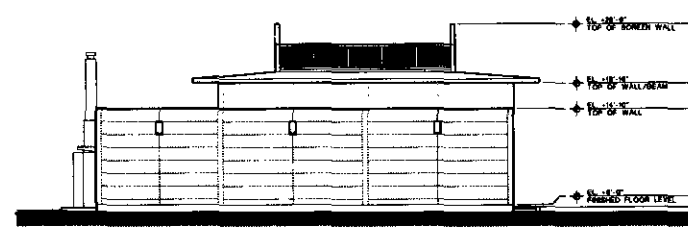

EAST ELEVATION