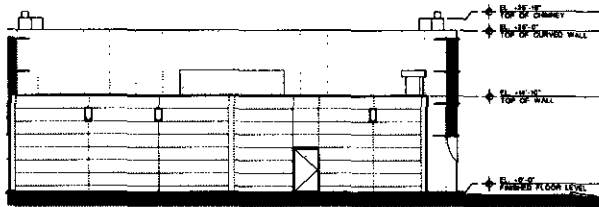

WEST ELEVATION