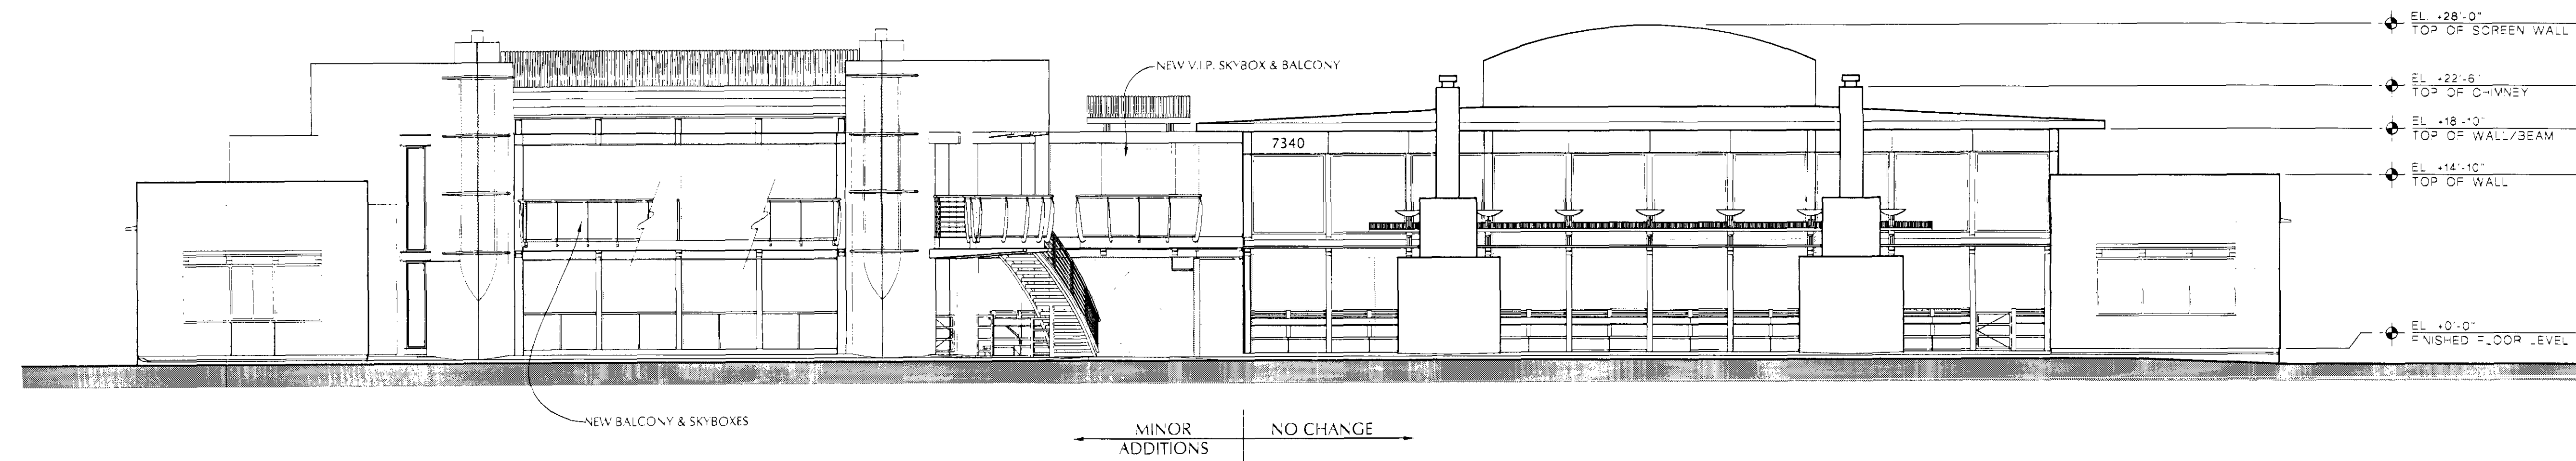

AXIS / RADIUS PROPOSED SOUTH ELEVATION

SCALE: 1/8" = 1'-0"

RADIUS SKYBOXES
Misc. Additions to Radius Nightclub
7340 East Indian Plaza, Scottsdale, AZ 85251

Drawn by: MVK	Checked by: MVK
Scale: 1/4" = 1'-0"	Date: 12/21/04
City Information: Zoning Case # -	
Design Review # -	
Design Development # -	

A3.0

Project No. 2004-04 Drawing: SEC 1