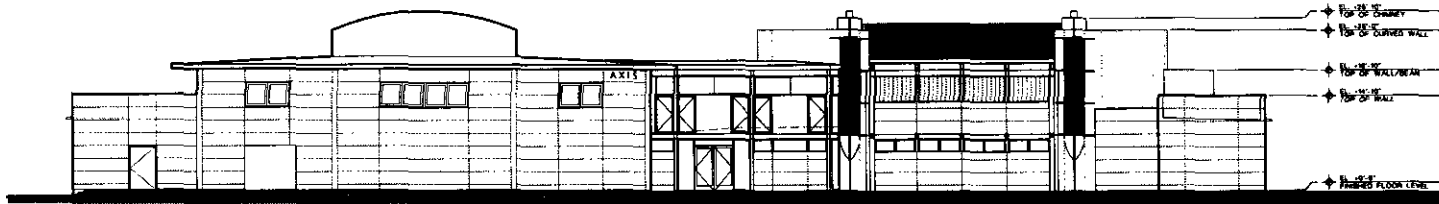

NORTH ELEVATION

RW ARCH

1. Revisions
2. Δ
   - Δ
   - Δ
   - Δ

RADIUS SKYBOXES

VIP Addition to the Radius Mezzanine
7340 East Indian Plaza, Scottsdale, AZ 85251

Drawn by	Checked by
spl	MWK
Date	Date
SCALE	DATE

City Information
 zoning Case #

Design Review #

Design Development #

A2.0

Project No.
2004.x.x
Drawing
ELEV6