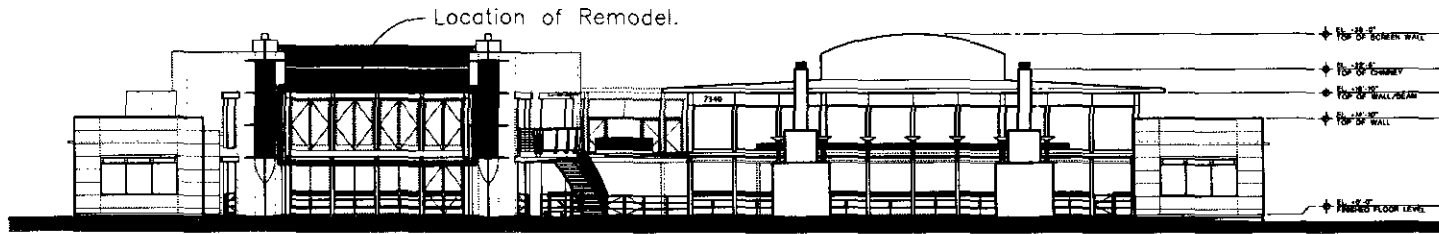

SOUTH ELEVATION