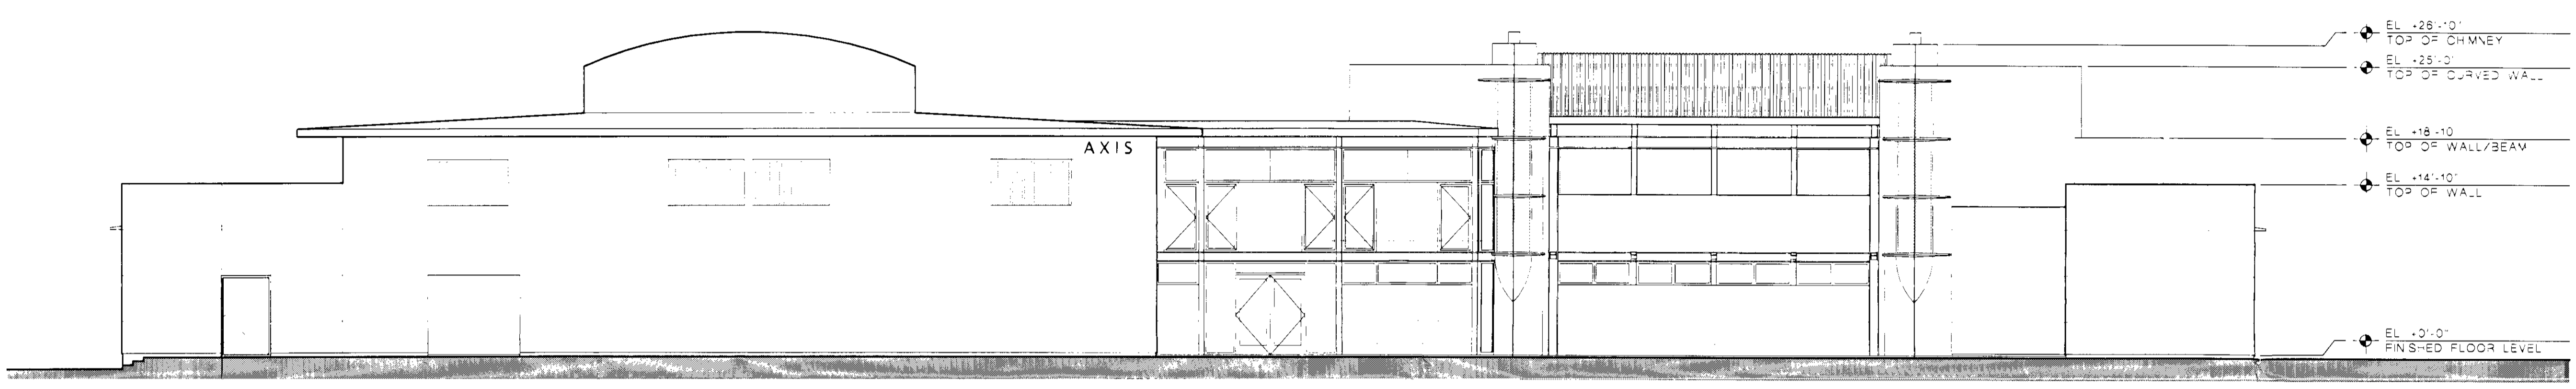

Revisions:
△
△
△
△
△

AXIS / RADIUS EXISTING NORTH ELEVATION
SCALE: 1/8" = 1'-0"