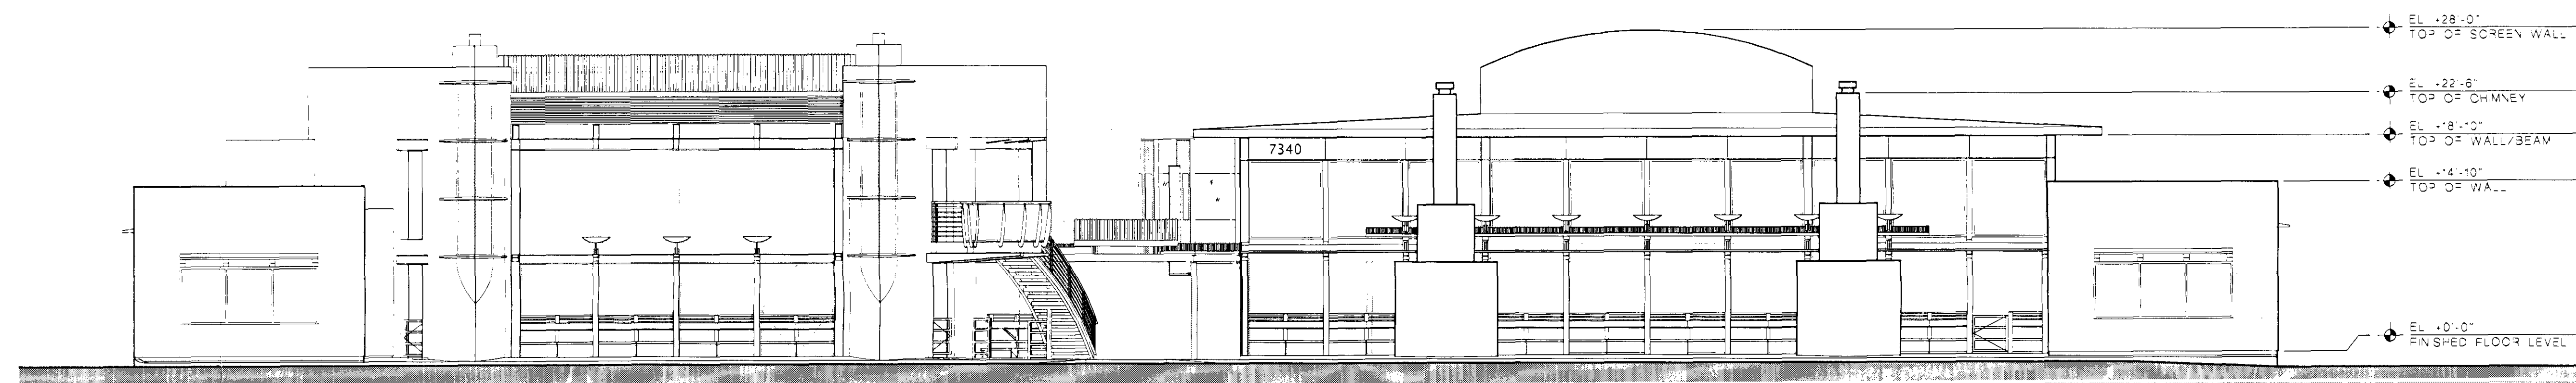

Revisions:
△
△
△
△
△

AXIS / RADIUS EXISTING SOUTH ELEVATION

SCALE: 1/8" = 1'-0"