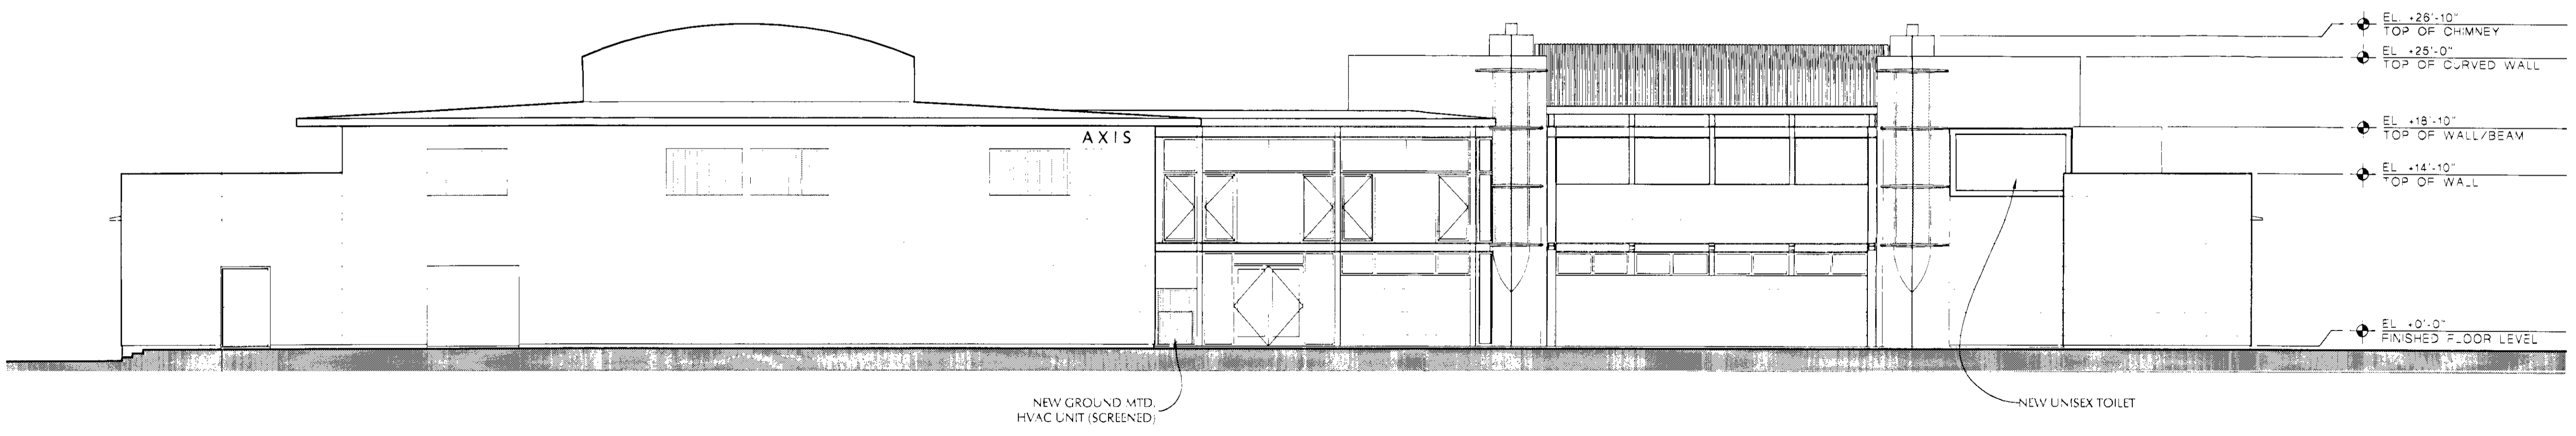

AXIS / RADIUS PROPOSED NORTH ELEVATION
SCALE: 1/8" = 1'-0"

RADIUS SKYBOXES
Misc. Additions to Radius Nightclub
7340 East Indian Plaza, Scottsdale, AZ 85251

Drawn by: M.W.K.	Checked by: M.W.K.
Scale: 1/4" = 1'-0"	Date: 2/21/04
City Information:	
Zoning Case #	
Design Review #	
Design Development #	

A3.1

Project No. 2004-04 Drawing: SED