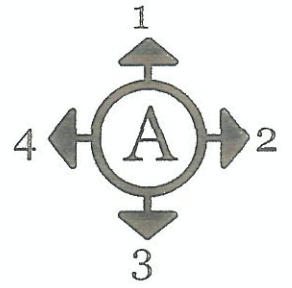

**PHOTO
LOCATION KEY**

POSITION 1 - NORTH
POSITION 2 - EAST
POSITION 3 - SOUTH
POSITION 4 - WEST

EXISTING CONDITIONS PHOTO EXHIBIT: KEY MAP

CROWN COMMUNITIES
SCOTTSDALE, ARIZONA

SCALE: (+/-)
**NOT TO
SCALE**

DATE: 07.12.04
JOB: 8475
BY: AMS
REV: 11.23.04

POSITION 1: LOOKING NORTH

POSITION 2: LOOKING EAST

POSITION 3: LOOKING SOUTH

POSITION 4: LOOKING WEST

EXISTING CONDITIONS PHOTO EXHIBIT: LOCATION A

CROWN COMMUNITIES