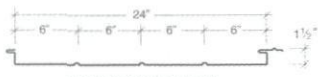

ILM-240-3 (with Beads)