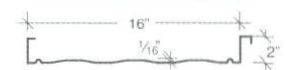

Curved BattenLok®

Field Seamed System