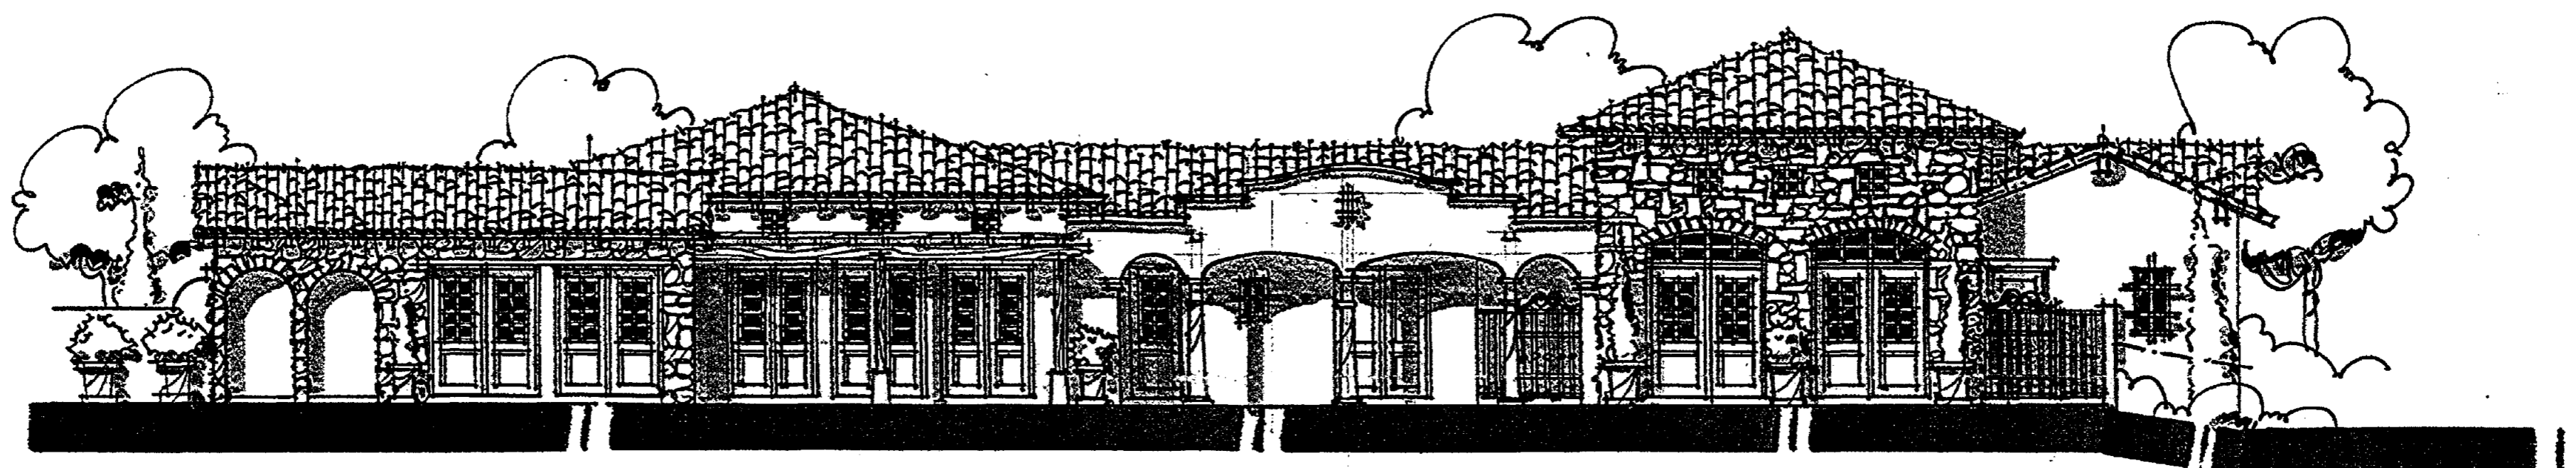

© 2005 BLOODGOOD SHARP BUSTER

Front Elevation

© 2005 BLOODGOOD SHARP BUSTER

Right Elevation

© 2005 BLOODGOOD SHARP BUSTER

Left Elevation

© 2005 BLOODGOOD SHARP BUSTER

Rear Elevation

PRIVATE COMMUNITY BUILDING

Concept Elevation

CROWN COMMUNITY DEVELOPMENT

Architects & Planners, Inc.
Bloodgood Sharp Buster

09.16.05

SERANO CANYON
SCOTTSDALE, AZ