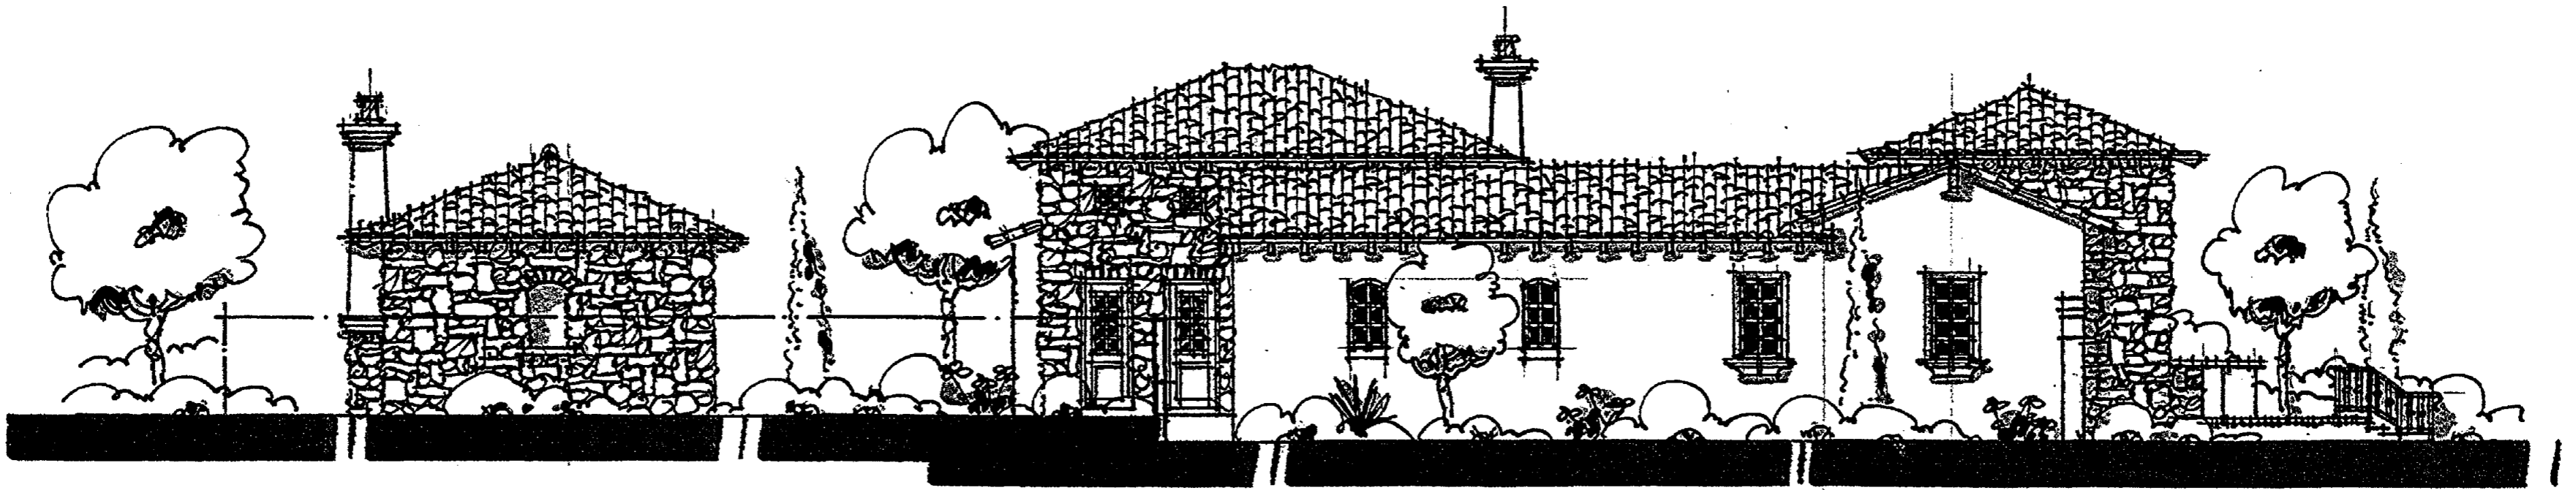

© 2005 BLOODGOOD SHARP BUSTER

Front Elevation

© 2005 BLOODGOOD SHARP BUSTER

Right Elevation

© 2005 BLOODGOOD SHARP BUSTER

Left Elevation

© 2005 BLOODGOOD SHARP BUSTER

Rear Elevation

PRIVATE COMMUNITY BUILDING

Concept Elevation

CROWN COMMUNITY DEVELOPMENT

Architects & Planners, Inc.
Bloodgood Sharp Buster

09.16.05

SERANO CANYON
SCOTTSDALE, AZ