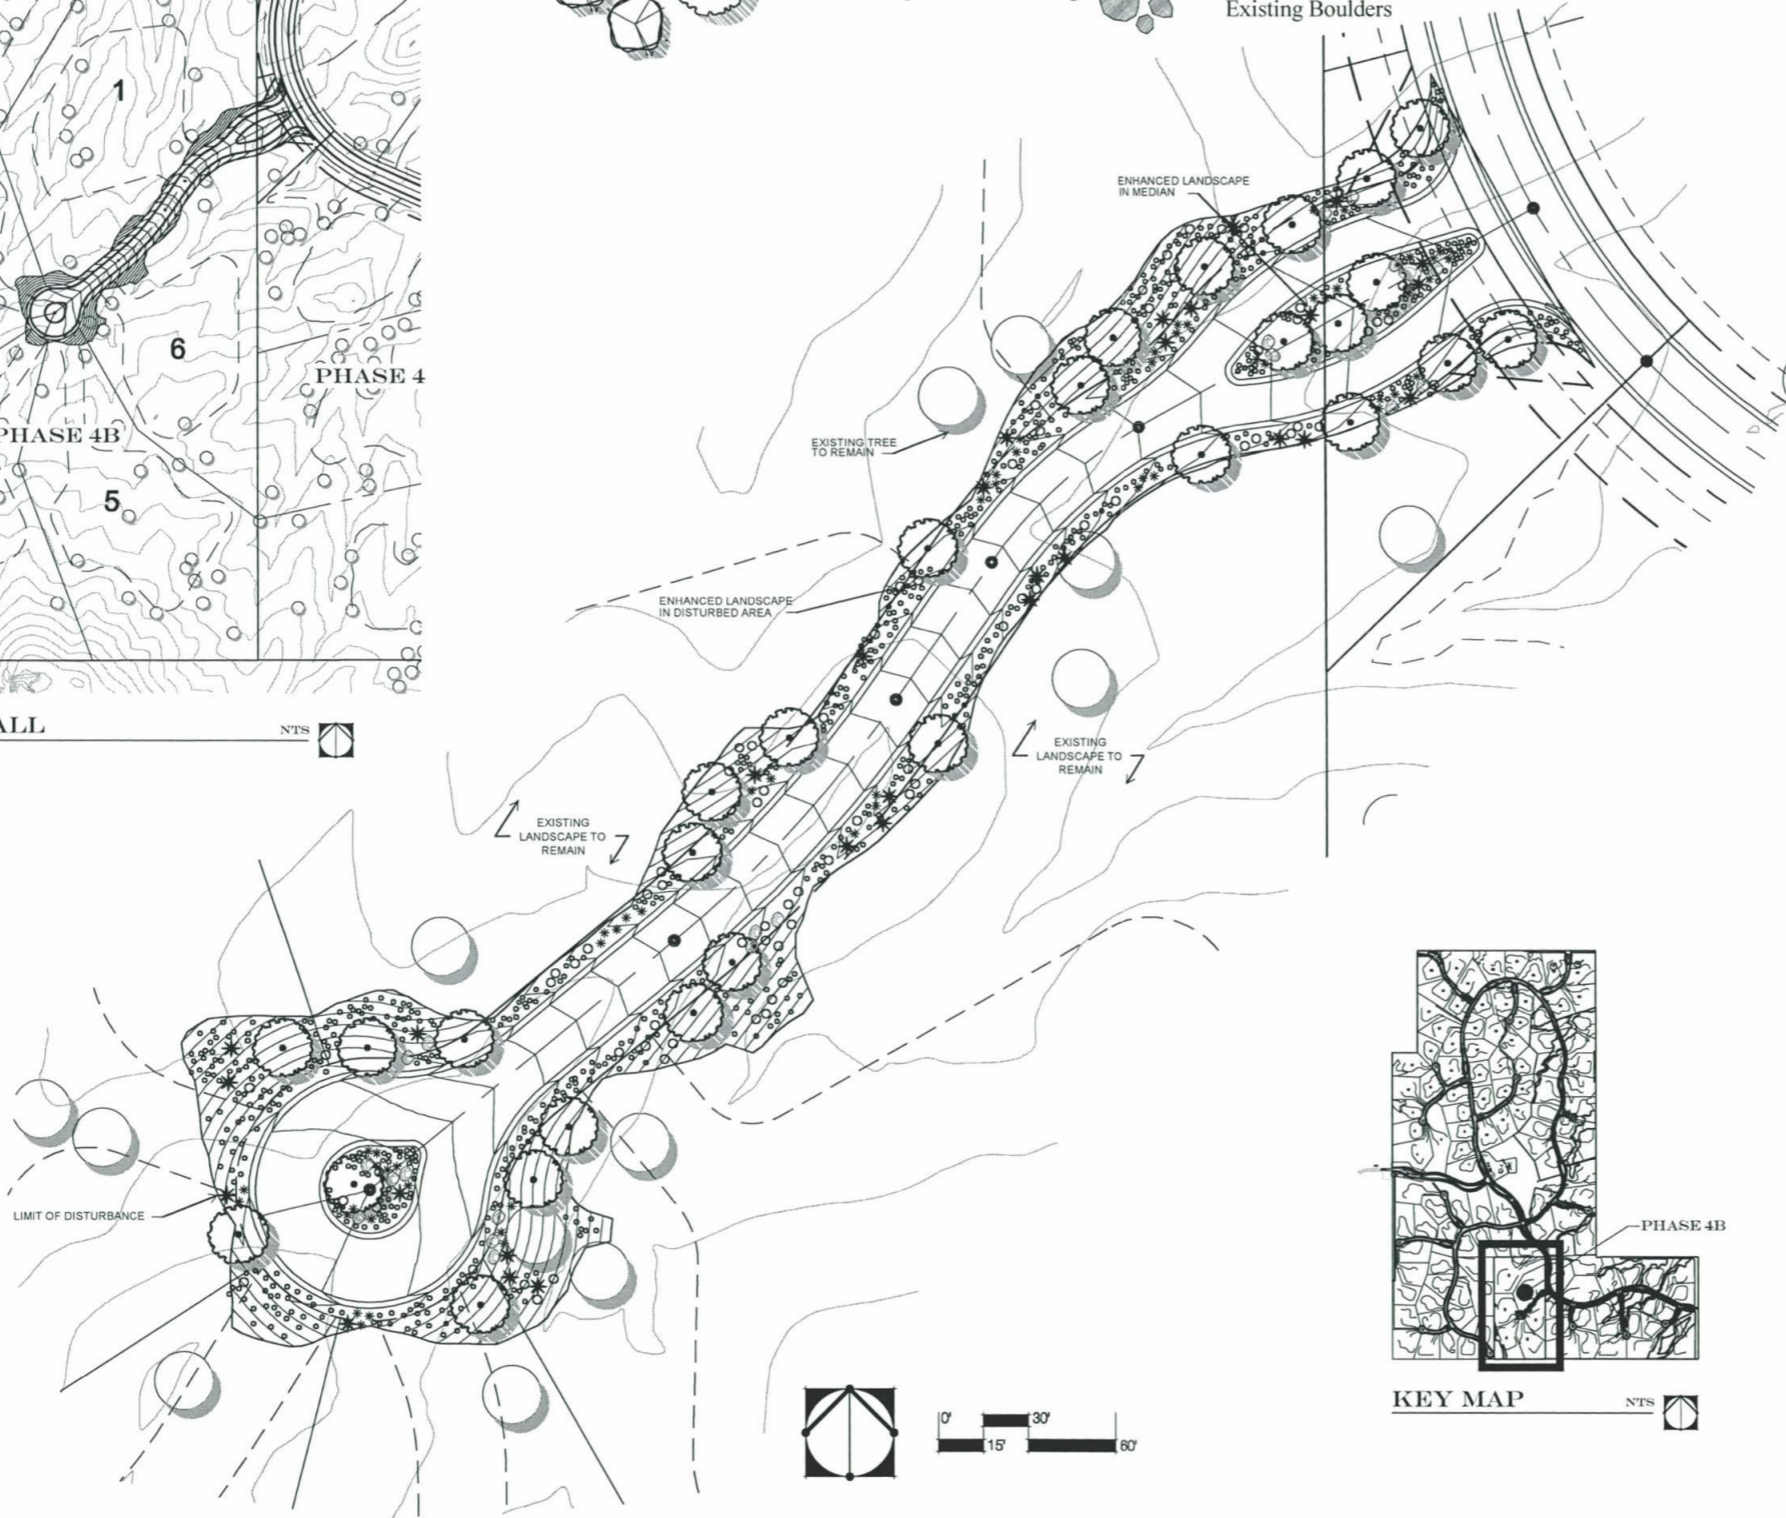

KEY MAP

The following plant palette has been adopted from the City of Scottsdale's E.S.L.O. plant list. (All species shown below are in conformance with E.S.L.O. standards)

1. **TREES**
2. Whitethorn Acacia
   - Catclaw Acacia
   - Crucifixion Thorn
   - Hackberry
   - Blue Palo Verde
   - Foothill Palo Verde
   - Desert Willow
   - One-seeded Juniper
   - Ironwood
   - Cottonwood
   - Arizona Mesquite
   - Scrub Oak
   - Sugar Sumac
   - Arizona Rosewood

1. **SUCCULENTS / CACTI**
2. Saguaro
   - Hedgehog Cactus
   - Compass Barrel
   - Barrel
   - Fishhook Barrel
   - Ocotillo
   - Fishhook Cactus
   - Cactus
   - Staghorn Cholla
   - Cholla
   - Teddy Bear Cholla
   - Engelmann's Prickly-pear
   - Chainfruit Cholla
   - Desert Christmas Cholla
   - Night-Blooming Cereus
   - Banana Yucca
   - Soaptree Yucca

1. **SHRUBS / BUSHES**
2. Giant Bursage
   - Triangle-leaf Bursage
   - White Bursage
   - Desert Honeysuckle
   - Fourwing Saltbush
   - Quailbrush
   - Desert Saltbush
   - Red Barberry
   - Fairy Duster
   - Desert Senna
   - Desert Hackberry
   - Hopbush
   - Sacred Datura
   - Brittlebush
   - Green Brittlebush
   - Mormon Tea
   - Turpentine Bush
   - Flat-top Buckwheat
   - Snakeweed
   - Desert Lavender
   - Chuparosa
   - Creosote Bush
   - Deer Vetch
   - Wolfberry
   - Arrow Weed
   - Jojoba Bush
   - Trixis
   - Goldeneye
   - Greythorn

1. **ANNUALS / PERENNIALS / VINES**
2. Sand Verbena
   - Fiddleneck
   - Desert Marigold
   - Coyote Gourd
   - Desert Hyacinth
   - Dogweed
   - Woolly Daisy
   - Mexican Gold Poppy
   - Gaillardia
   - Starflower
   - Slender Janusia Vine
   - Goldfields
   - Bladderpod Mustard
   - Desert Lupine
   - Purple Aster
   - Blackfoot Daisy
   - Owl's Clover
   - Pary's Penstemon
   - Arizona Penstemon
   - Desert Bluebell
   - Scorpionweed
   - Cream Cups
   - Devil's Claw
   - Paper Flower
   - Indian Wheat
   - Desert Chicory
   - Desert Chia
   - Desert Globemallow
   - Desert Straw

1. **GRASSES**
2. Purple threeawn
   - Needle grama
   - Sideoats grama
   - Curly mesquite
   - Fluffgrass

1. **TREES**
2. Casualote
   - Desert Willow
   - Gregg Ash
   - Texas Ebony

1. **SUCCULENTS / CACTI**
2. Desert Milkweed
   - Agave
   - Golden Barrel
   - Giant Hesperaloe
   - Senita
   - Organ Pipe Cactus

1. **SHRUBS / BUSHES**
2. Black Dalea
   - Sage
   - Baja Ruellia
   - Desert Ruellia
   - Autumn Sage

1. **ANNUALS / PERENNIALS / VINES**
2. Potted annual flowers
   - Angelita Daisy
   - Yellow morning glory

1. **GRASSES**
2. Beargrass
   - Hybrid bermuda lawn

This list is intended as a guide and is subject to change. Any changes shall be approved by City staff as required.