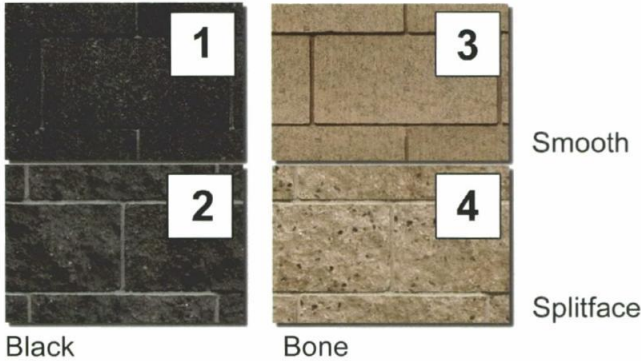

Concrete Block Superlite

Black

Bone

Smooth

Splitface

Storefront

Clear Anod.
Aluminum

Metal Roofing Atas

Rocky Gray

Paint Dunn Edwards

Paper Sack
DE6173

Stucco Tan
DE6205

Metalic Silver

Porcelain Tile Arizona Tile

Slate Rustic 16"x24"

Concrete Color Davis