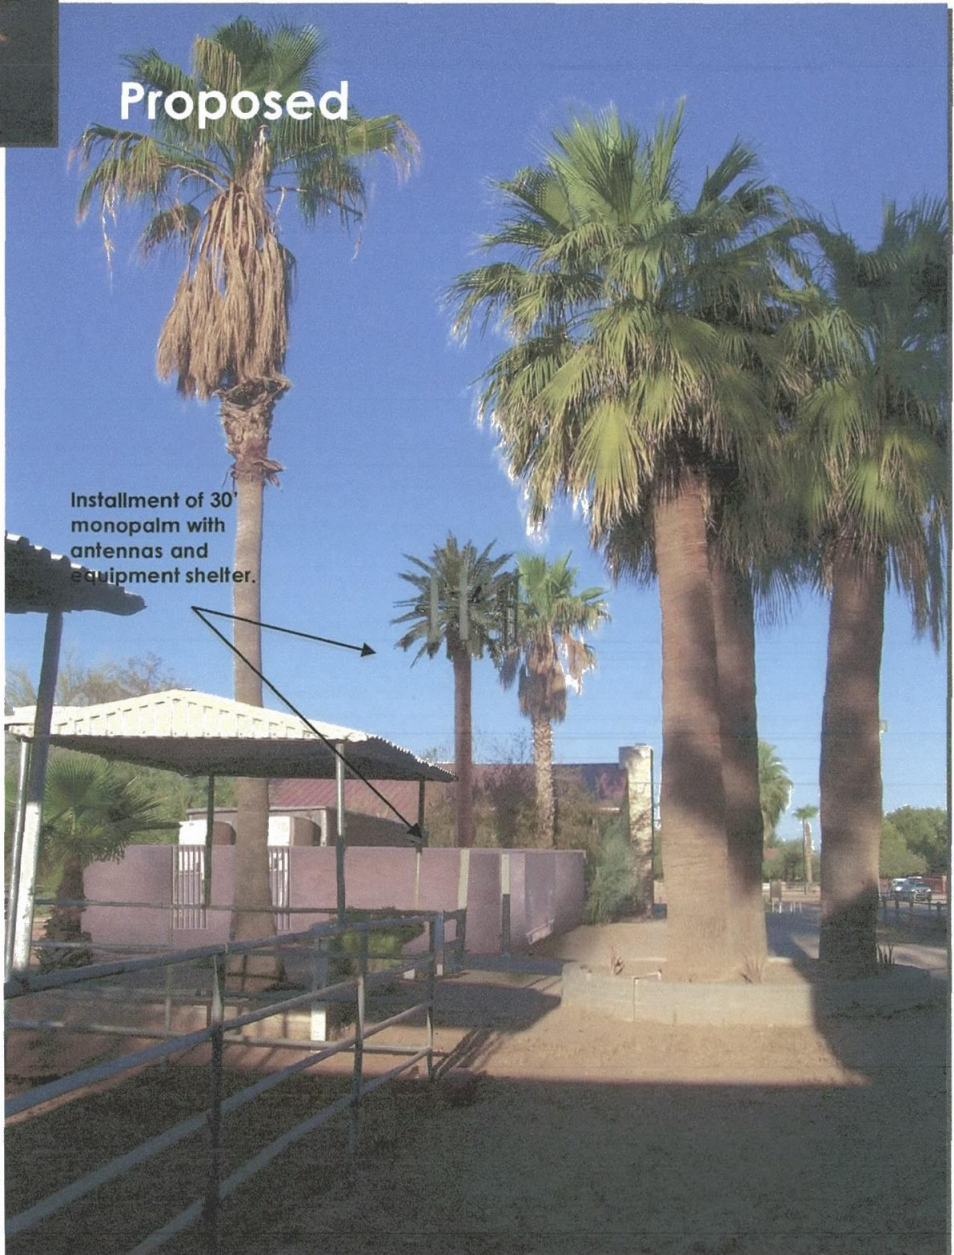

Existing

PHO CINCO SOLES
 1205 I N. 96th Street
 Scottsdale, Arizona 85260
 (East Elevation viewpoint)

Proposed

Installation of 30' monopalm with antennas and equipment shelter.

 **young design corp**
 architecture project management
 10245 e via linda suite 211 480 451 9609 office
 scottsdale az 85258 480 451 9608 fax

Photo simulation of proposed telecommunications site
 (Approximate to scale only)

Existing

PHO CINCO SOLES
12051 N. 96th Street
Scottsdale, Arizona 85260
(Northwest Elevation viewpoint)

Proposed

Installation of 30'
monopalm with
antennas and
equipment shelter.