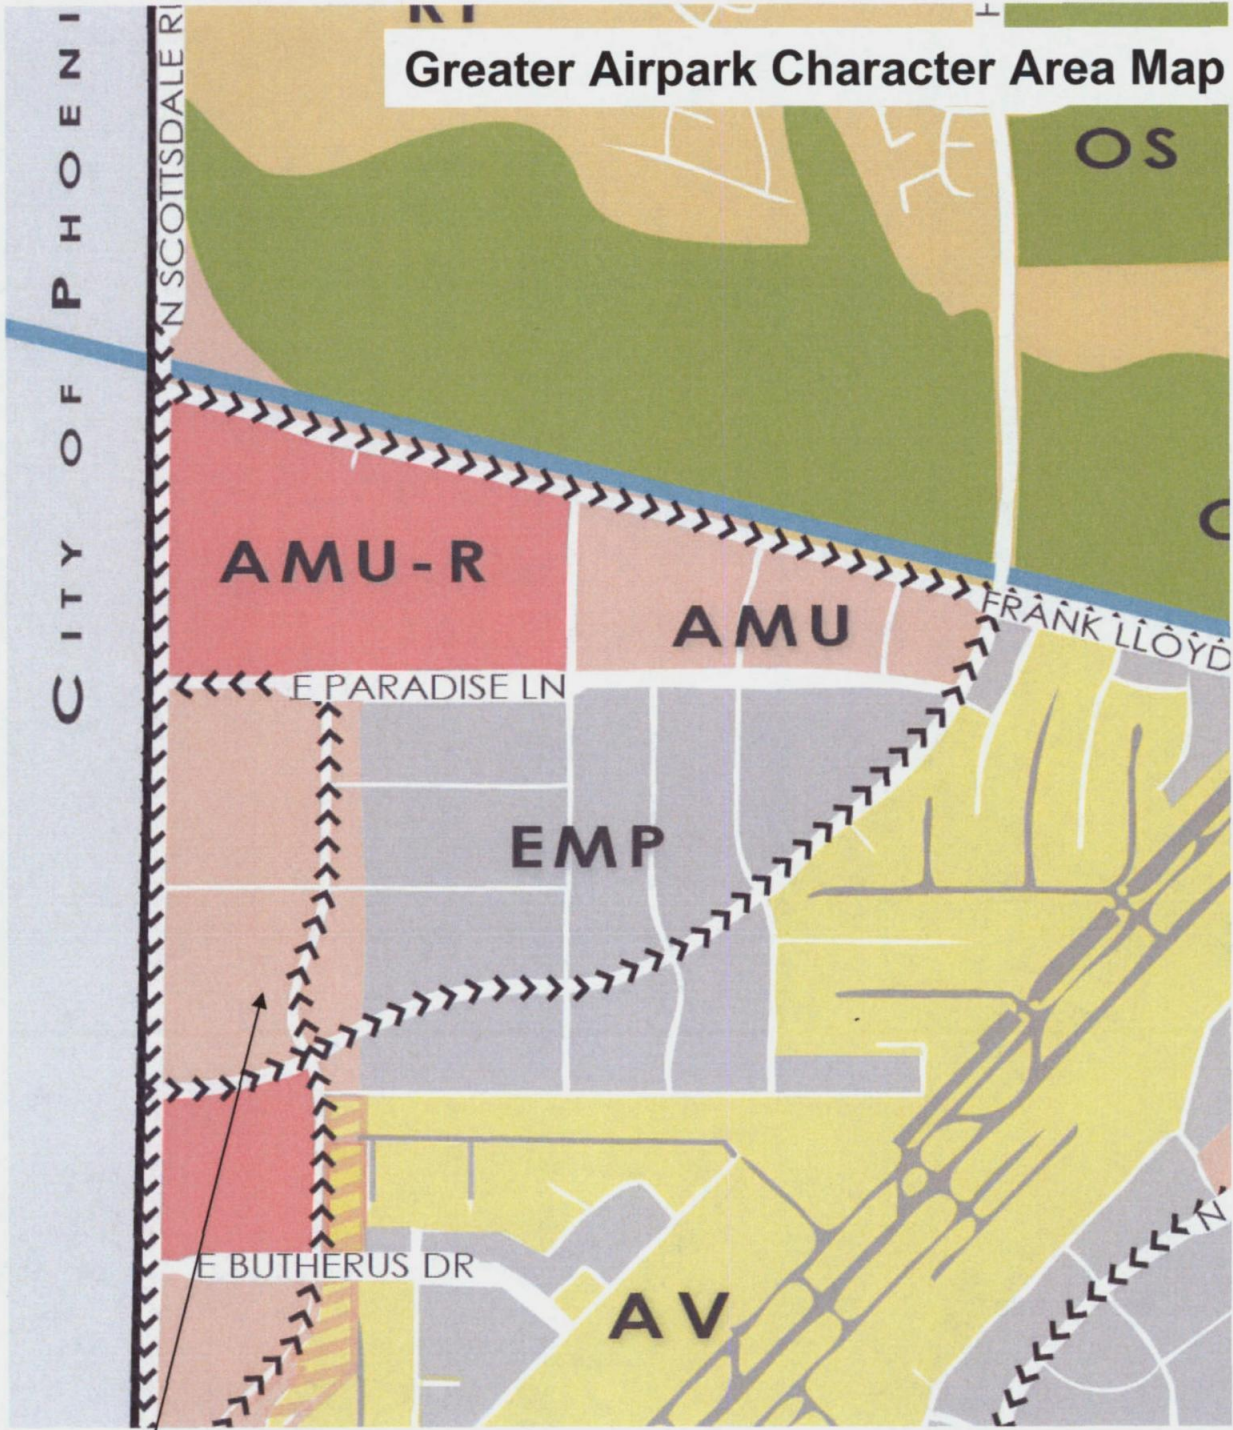

Greater Airpark Character Area Map

6.42+/- acres
Existing: AMU
Proposed: AMU-R

401-PA-2011

6-GP-2011
1st: 8/17/2011