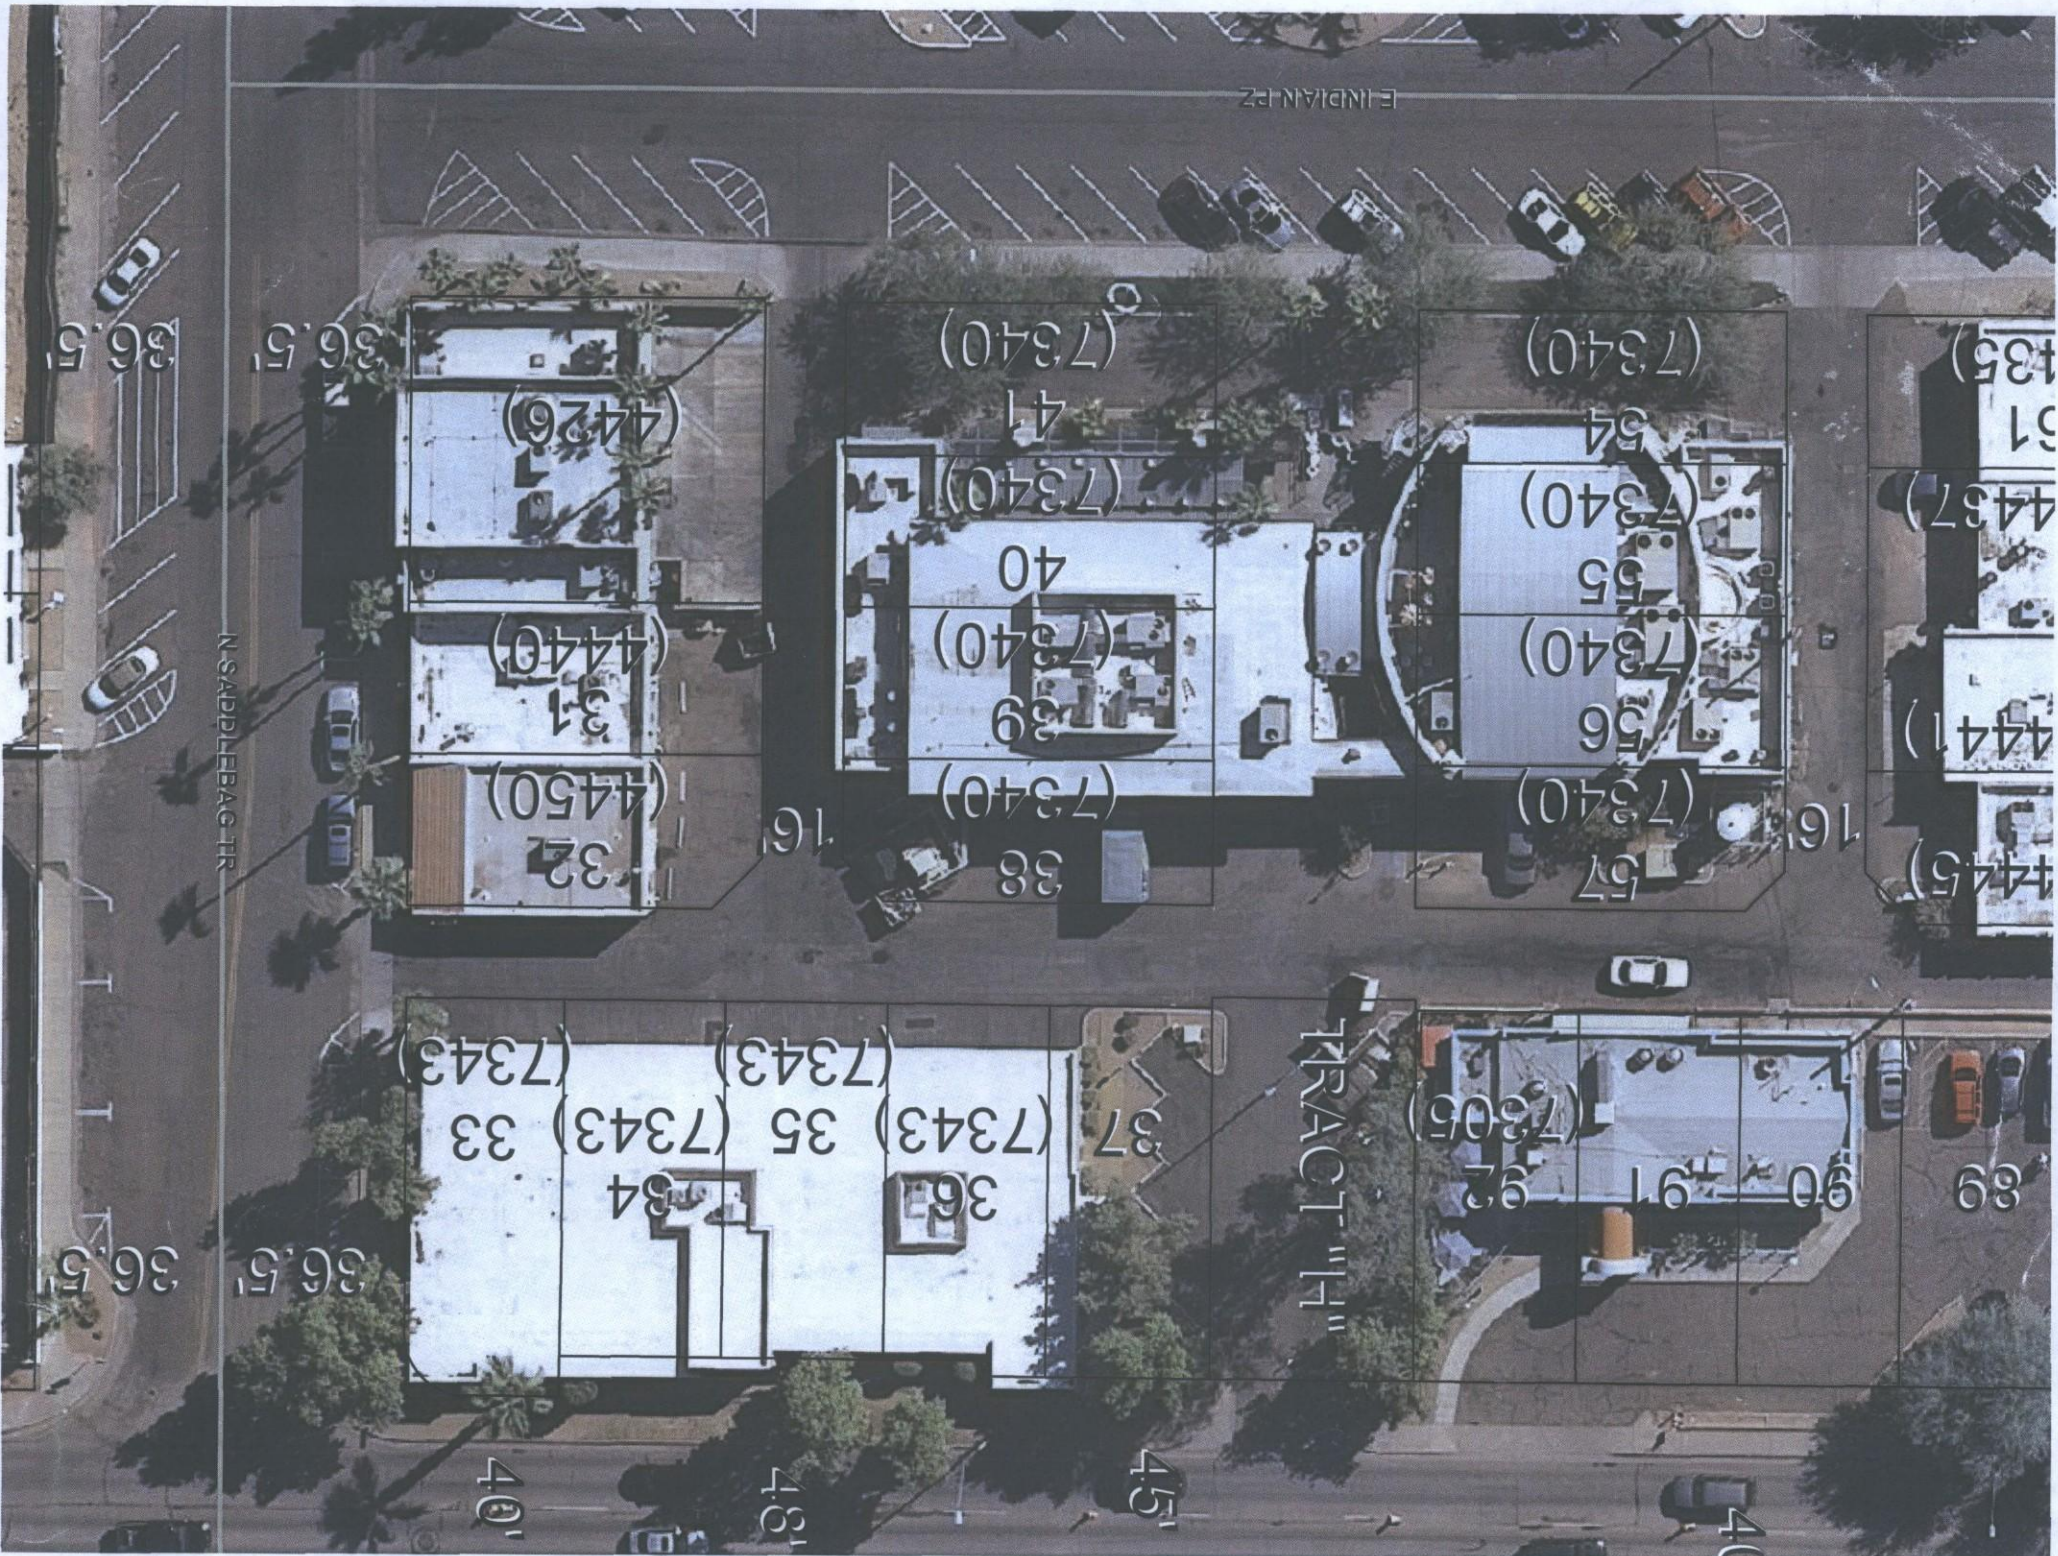

15 - SOUTHEAST CORNER LOOKING SOUTHEAST

16 - NORTHEAST CORNER LOOKING SOUTHEAST

**DEVELOPMENT REVIEW
CONTEXT PHOTOS #4
v.1A**

project # 12008
2012 . 11 . 26

E INDIAN PZ

N SADDLEBAG TR

TRACT "H"

(4435)