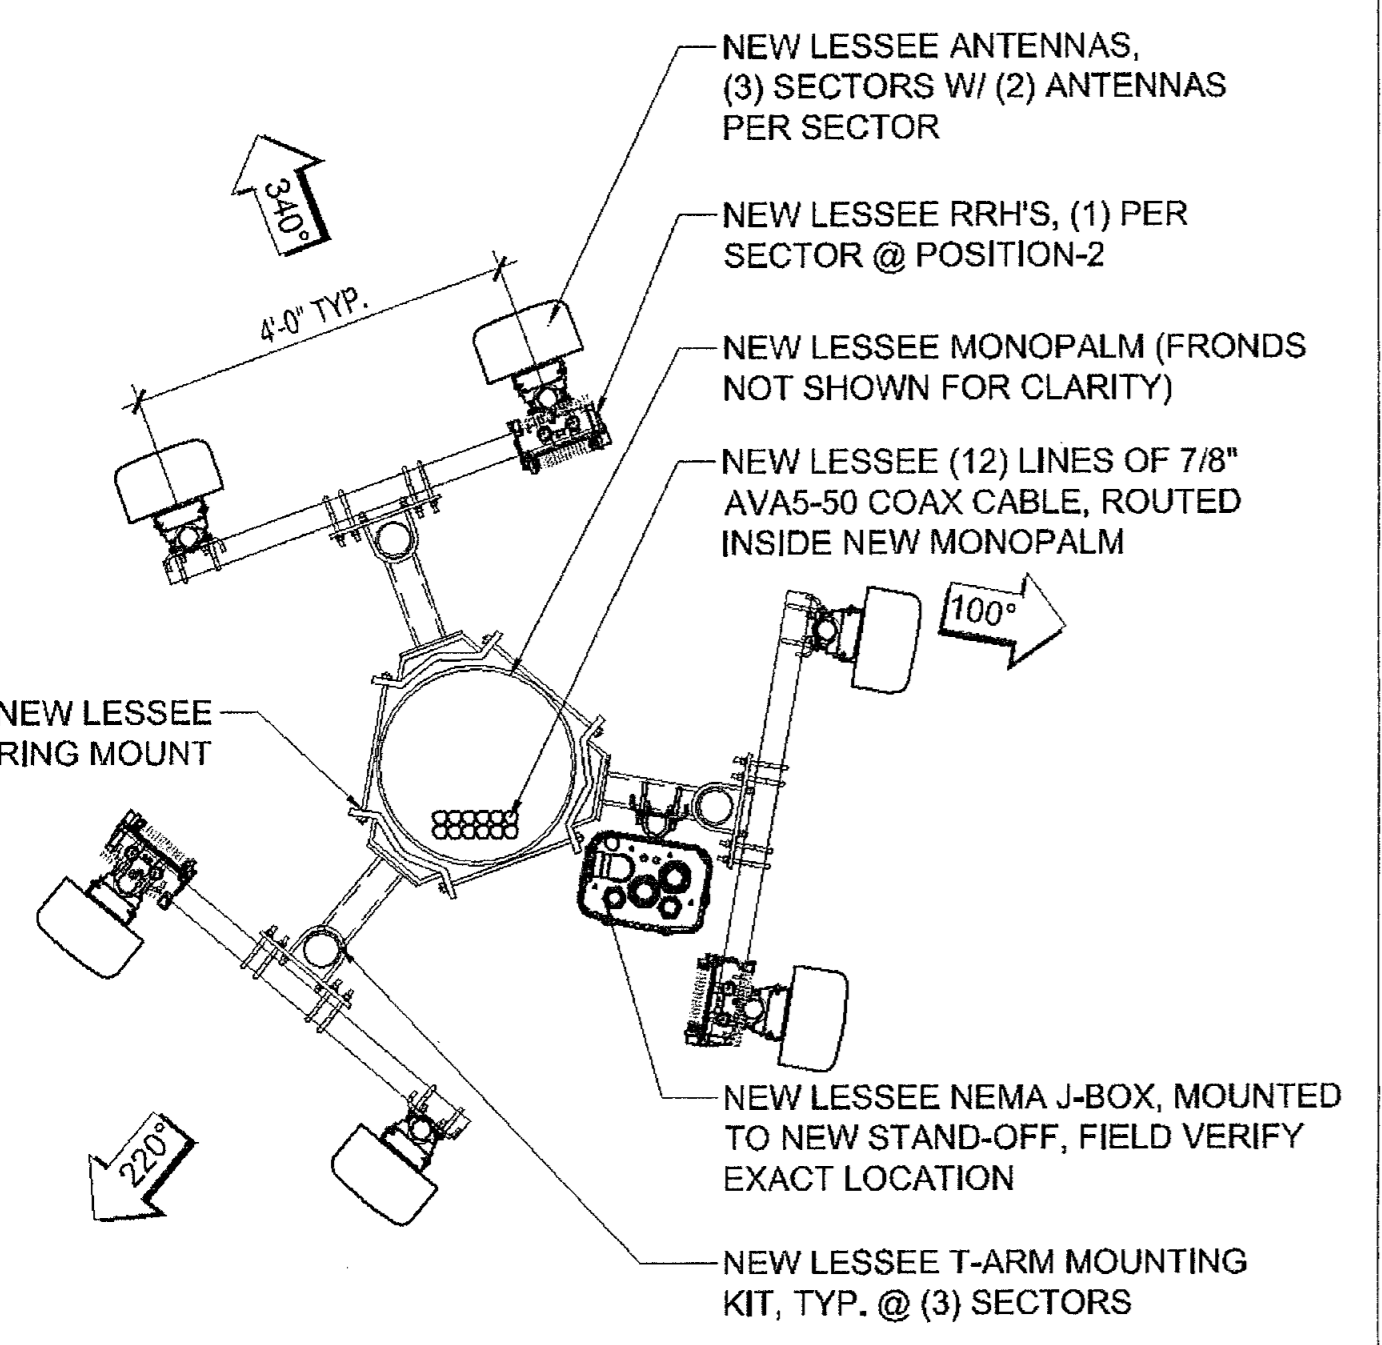

NOTE:
 TREATMENT OF ALL NATIVE PLANTS AFFECTED BY
 CONSTRUCTION SHALL FOLLOW INSTRUCTIONS
 ON ATTACHED SALVAGE/LANDSCAPE PLAN

NOT USED

4

COAXIAL CABLE TABLE

SECTOR	AZIMUTH	CENTERLINE	QTY.	SIZE	TYPE
ALPHA	100°	23'-0"	4	7/8"	AVA5-50
BETA	220°	23'-0"	4	7/8"	AVA5-50
GAMMA	340°	23'-0"	4	7/8"	AVA5-50

NOTE:
 ALL AZIMUTHS SHOWN ARE RELATIVE TO TRUE NORTH,
 UNLESS NOTED OTHERWISE

*IT SHALL BE THE CONTRACTORS RESPONSIBILITY TO VERIFY
 AZIMUTHS DEPICTED HEREIN WITH RF DEPARTMENT PRIOR
 TO INSTALLING ANTENNAS.

NOTE:
 ALL EQUIPMENT & HARDWARE INSTALLED ON TOWER
 SHALL BE PAINTED TO MATCH NEW PALM FRONDS.

COAX CABLE INFORMATION

3

NEW ANTENNA CONFIGURATION

2