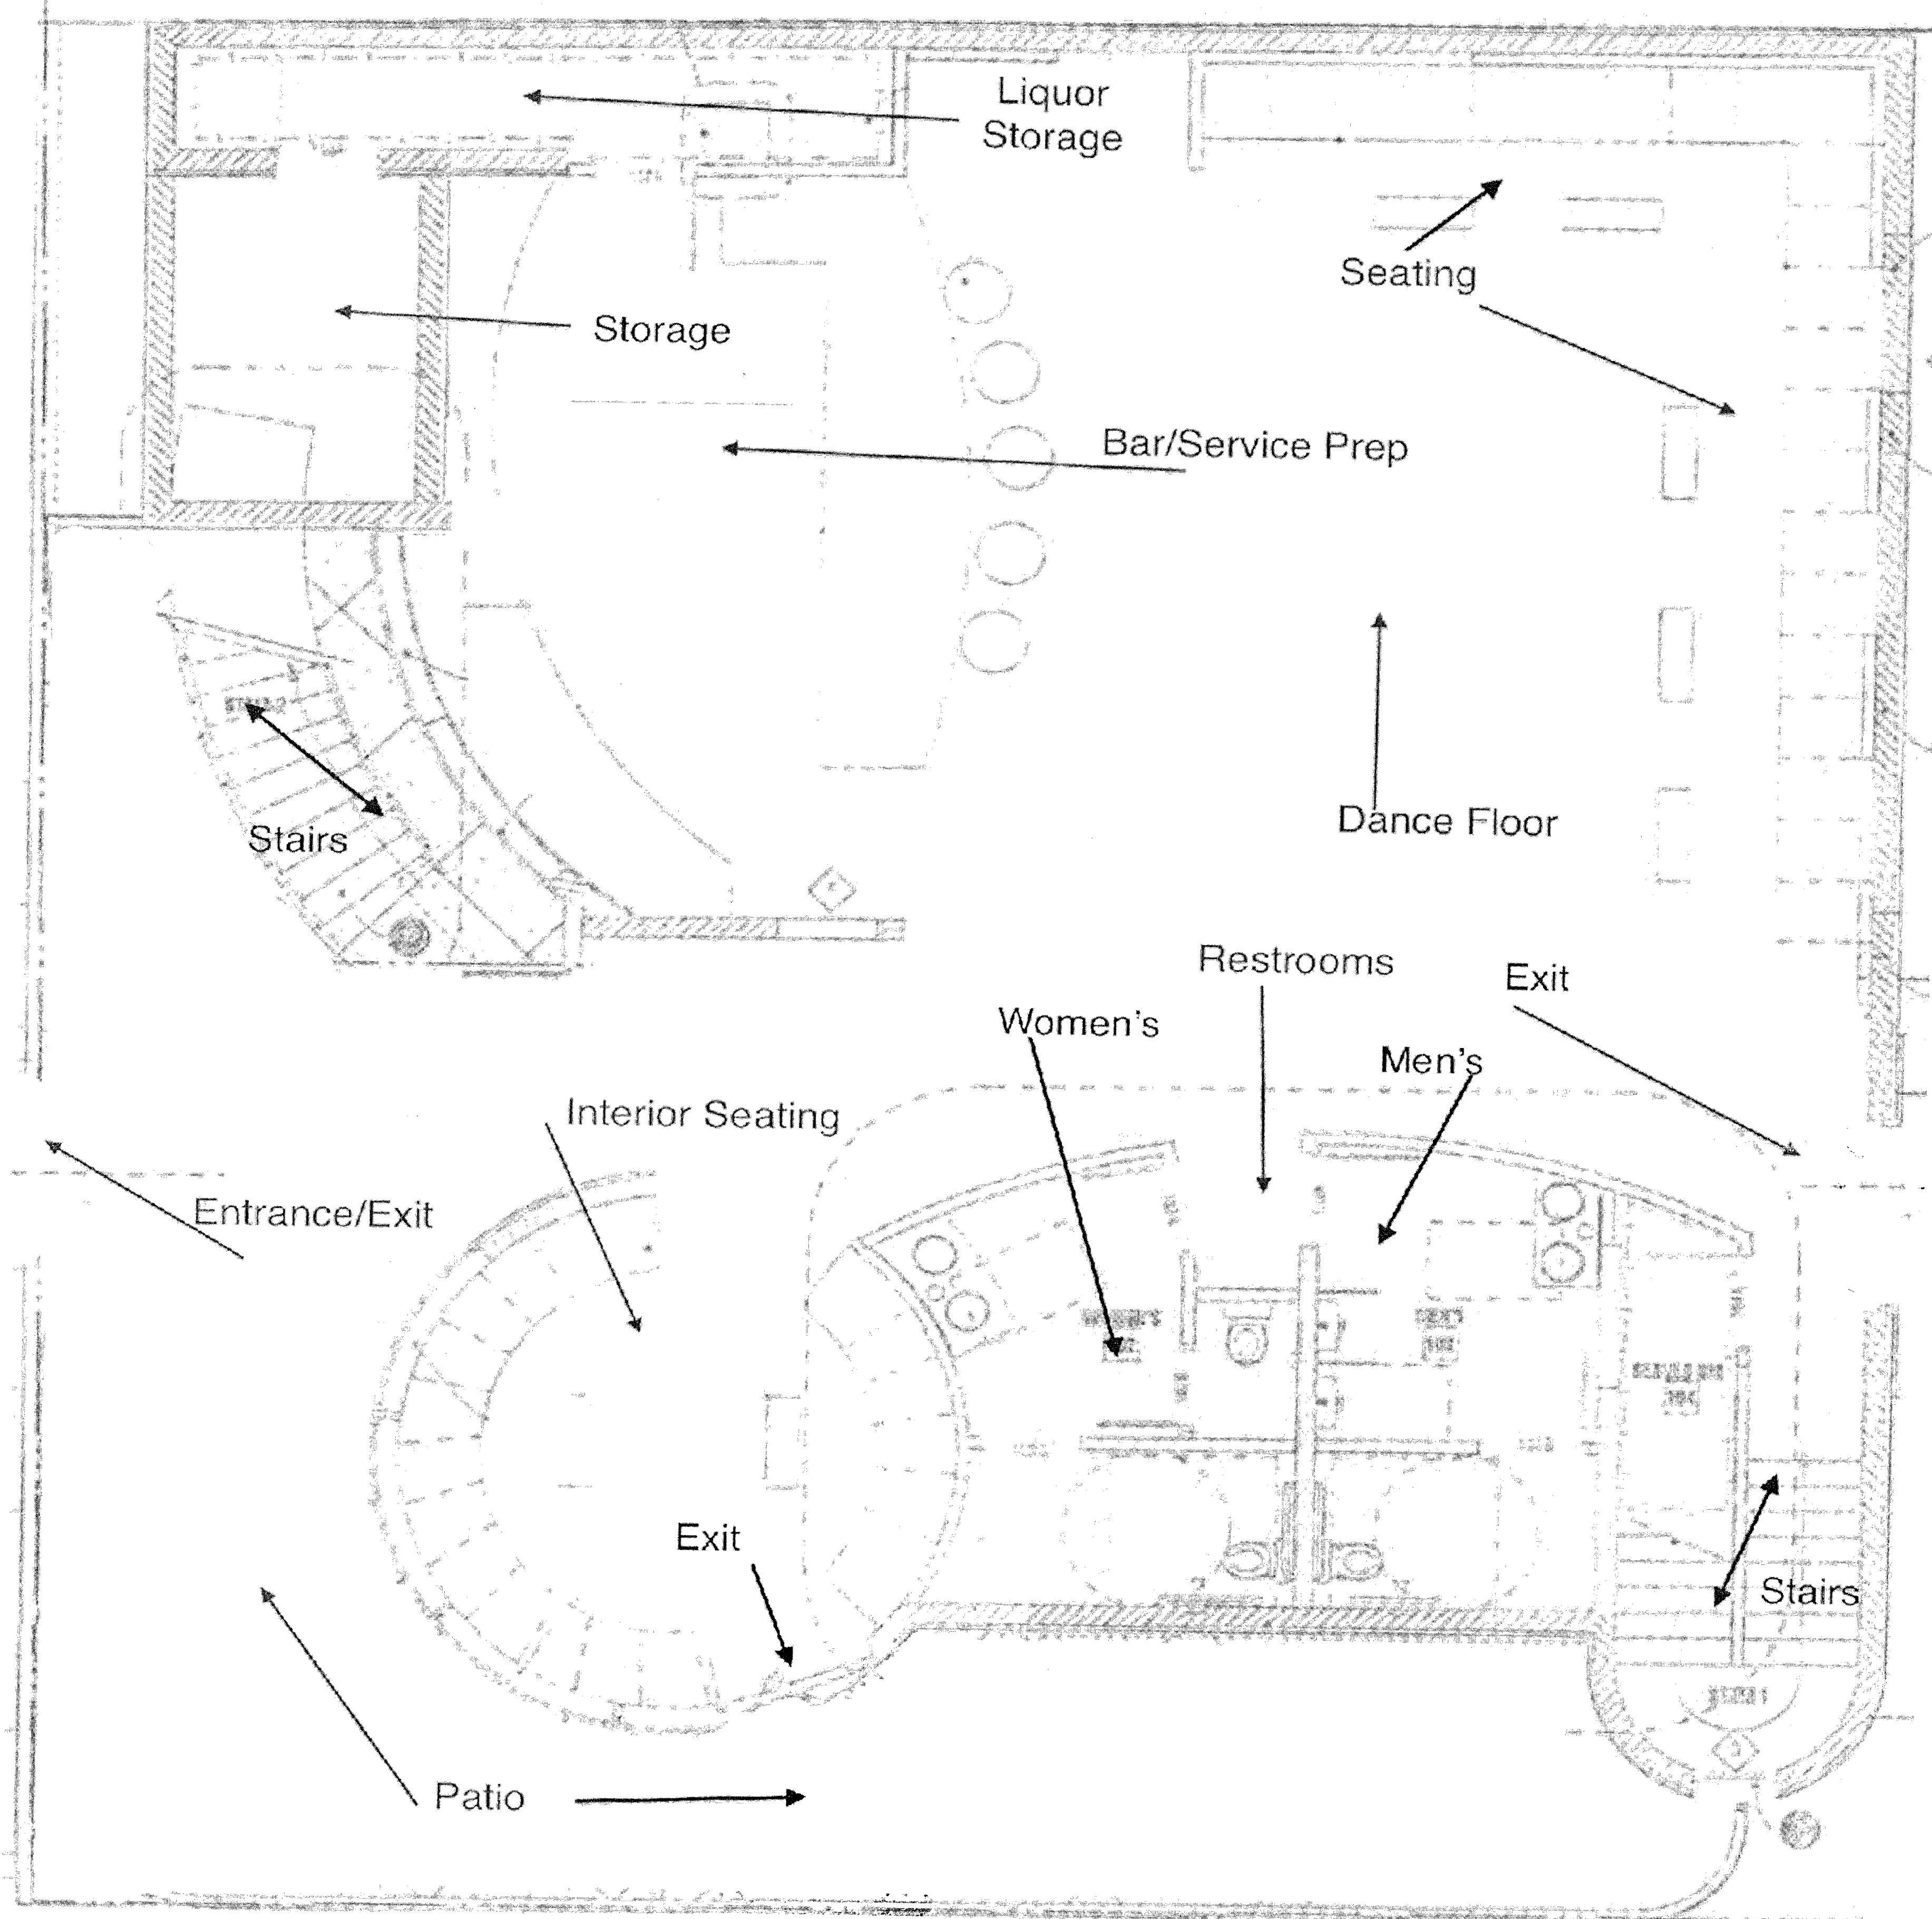

4301 N. Civic Center Plaza Scottsdale, AZ 85251

First Floor

Second Floor

4301 N. Civic Center Plaza
 Scottsdale, AZ 85251

**Full Size or Largest Size
(site plan, landscape, elevations)**