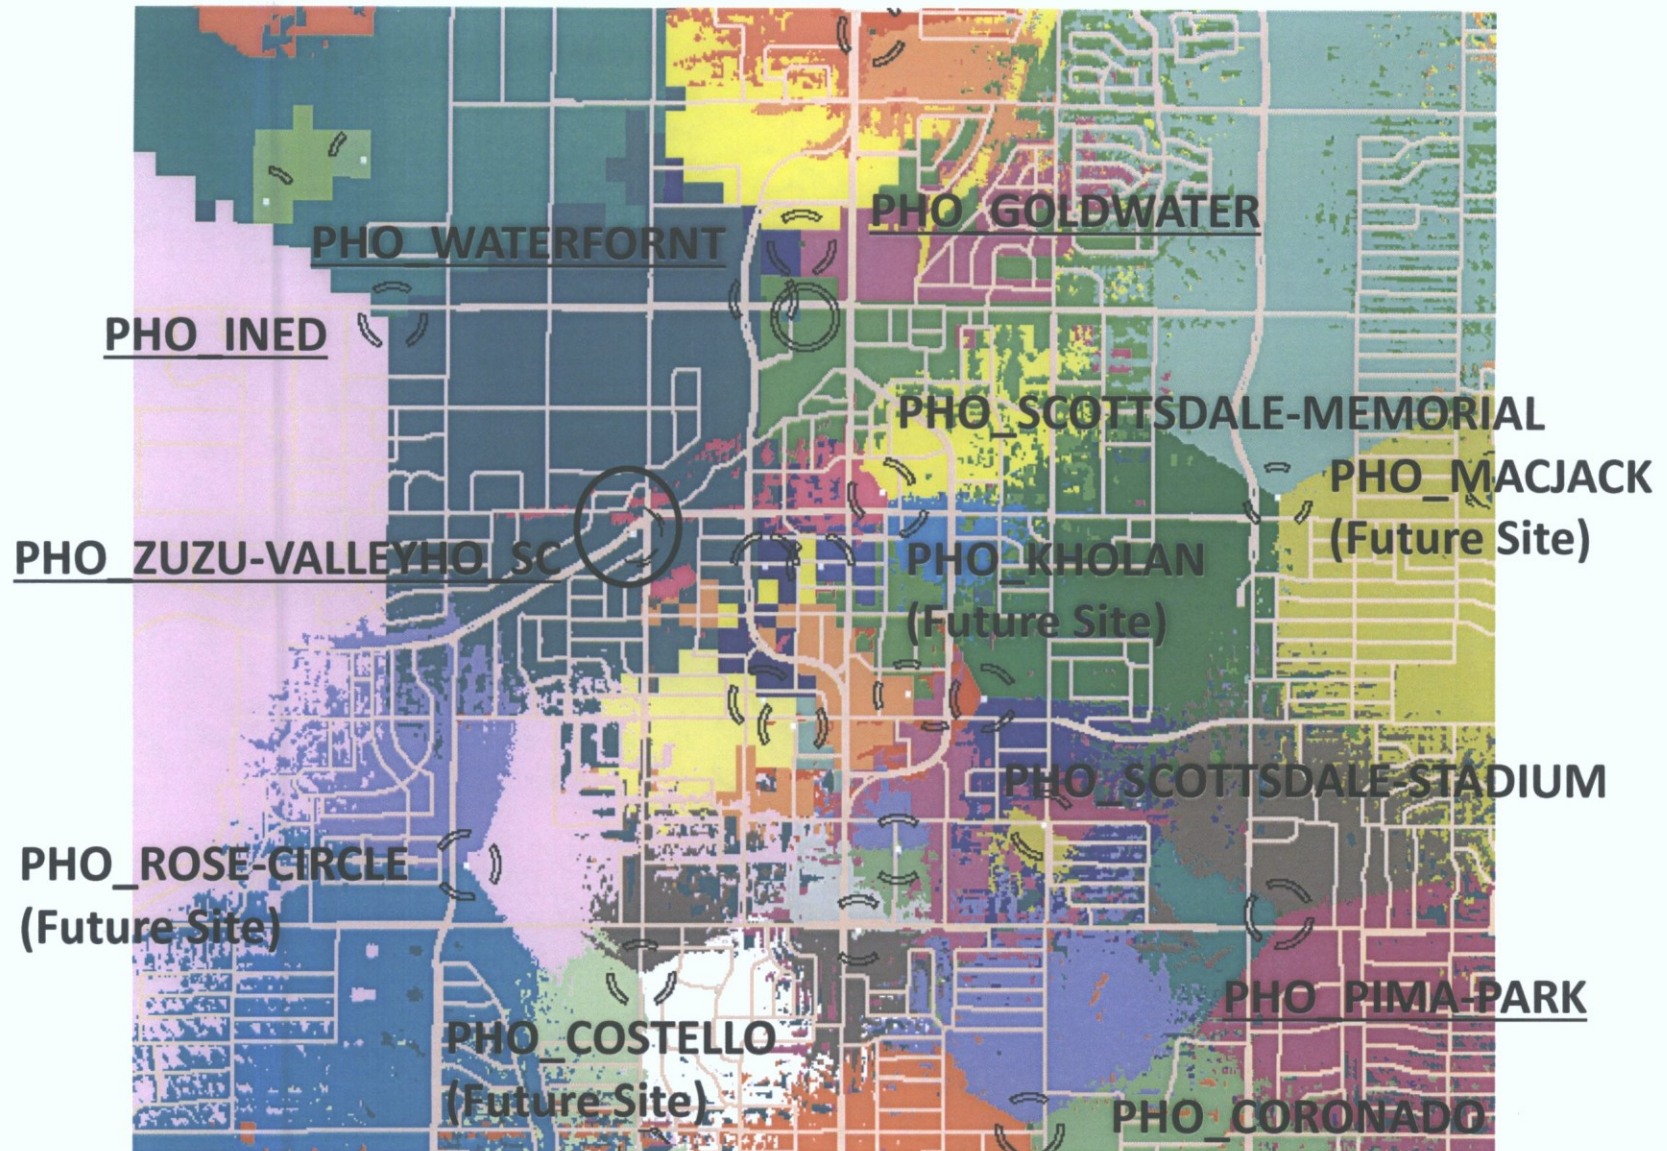

Exterior Building Color & Material Samples
Color Drawdowns
Archaeological Resources
Airport Vicinity Development Checklist
Parking Study
Trip Generation Comparison
Parking Master Plan

PHO_ZUZU-VALLEYHO_SC_Bserver_Before

- >= -15
- >= -30
- >= -45
- >= -60
- >= -75
- >= -90
- >= -104

PHO_ZUZU-VALLEYHO_SC_C/I_Before

PHO_ZUZU-VALLEYHO_SC_C/I_After

Evaluation of Human Exposure to Radio Frequency (RF) Emissions

Photo courtesy of Google® Maps