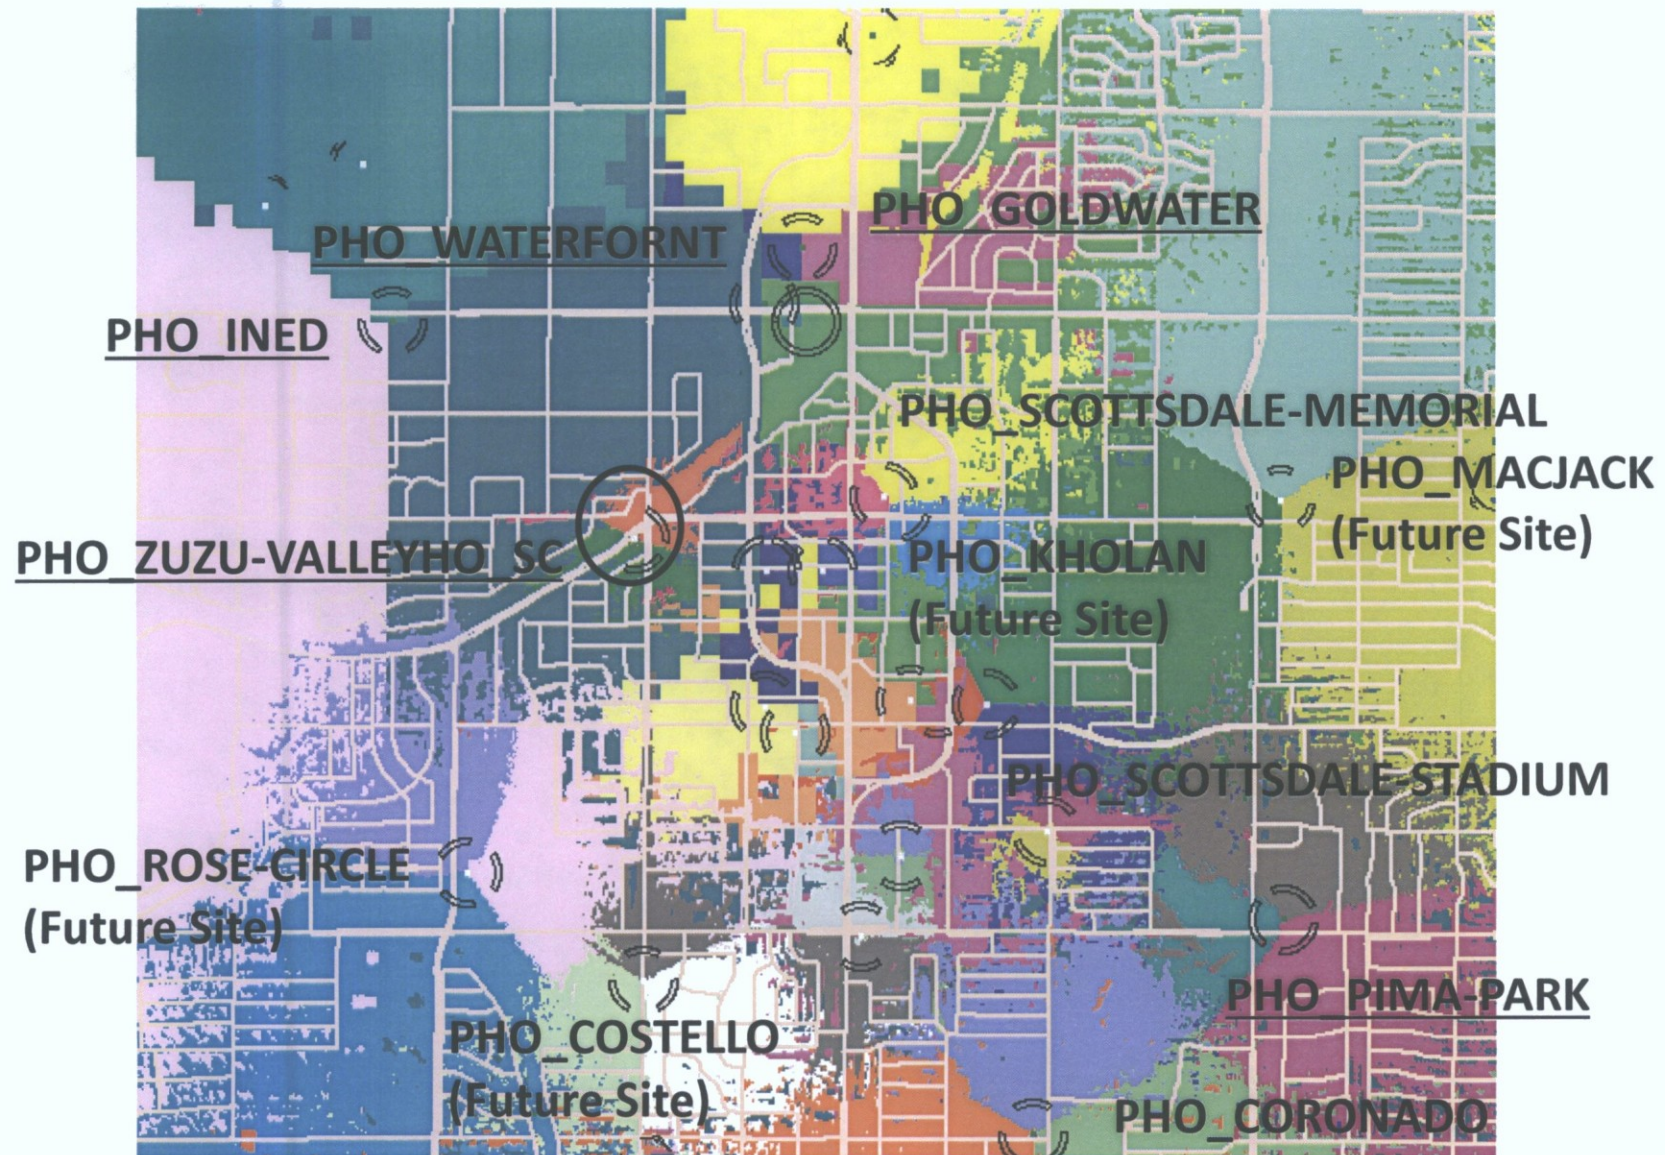

PHO_ZUZU-VALLEYHO_SC_Bserver_After