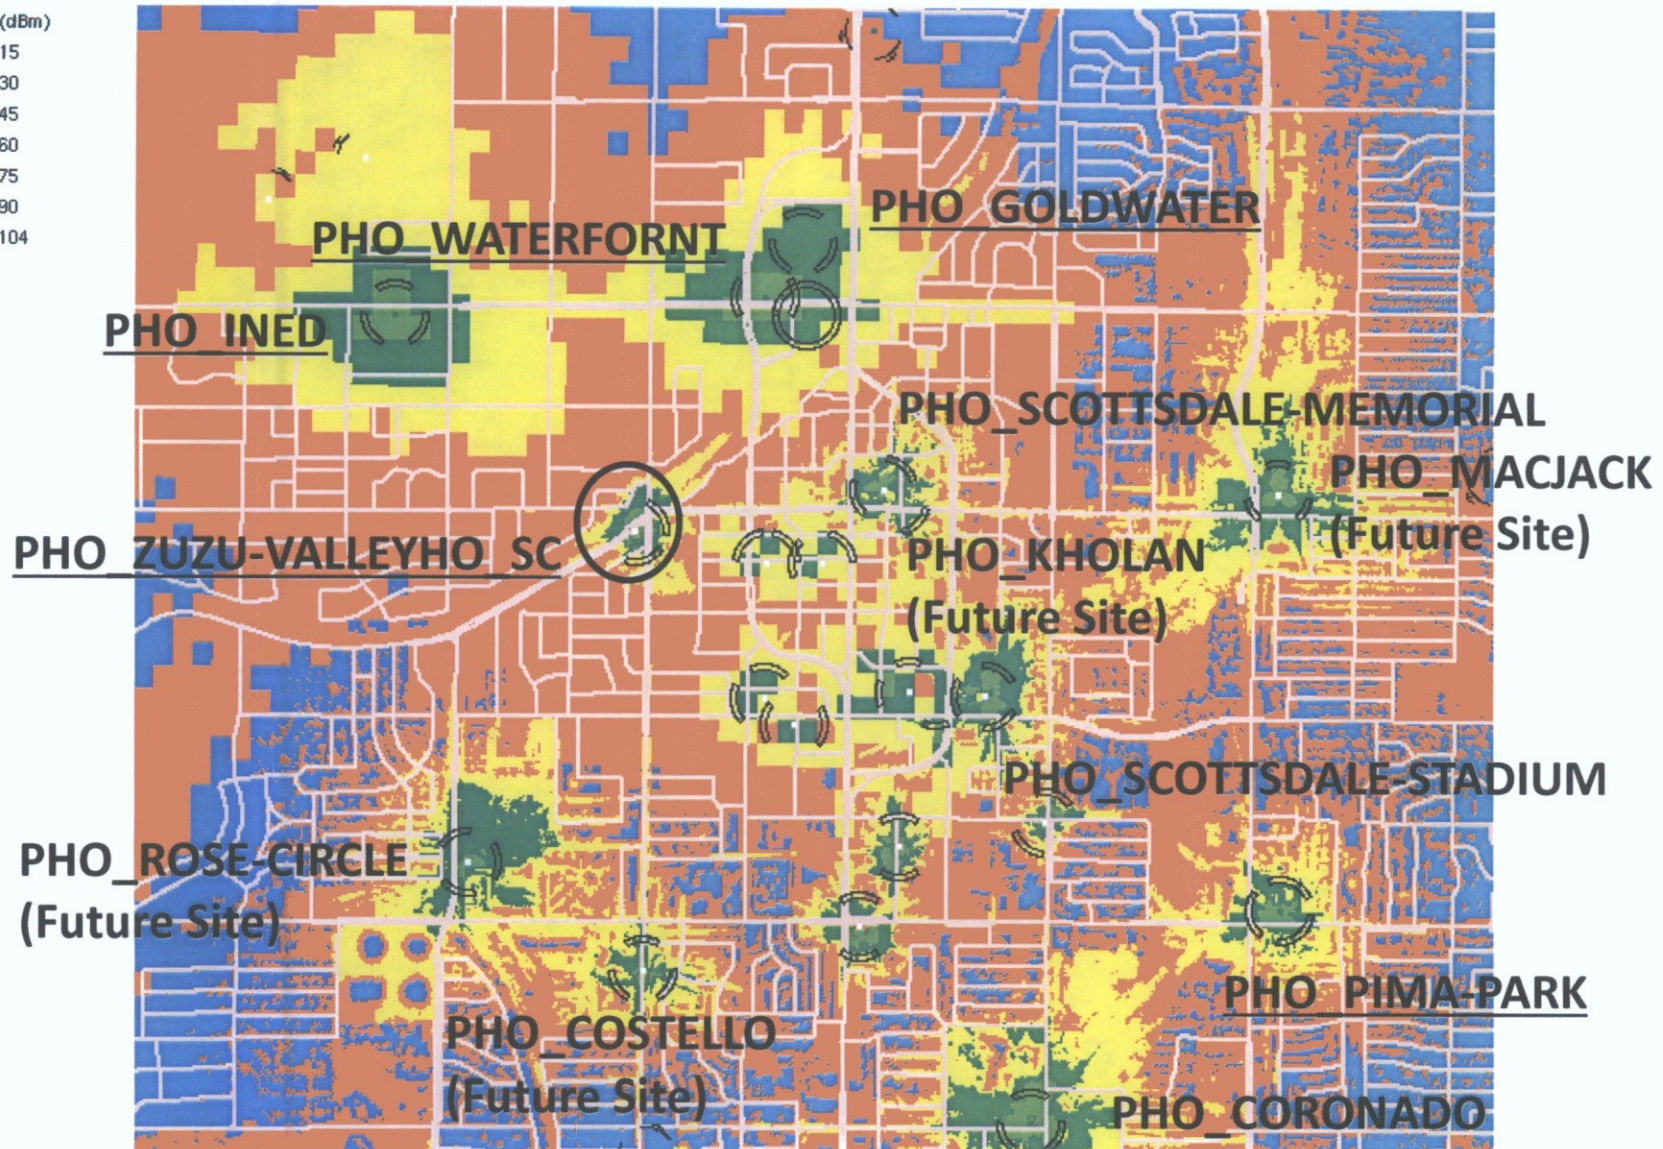

Exterior Building Color & Material Samples
Color Drawdowns
Archaeological Resources
Airport Vicinity Development Checklist
Parking Study
Trip Generation Comparison
Parking Master Plan

PHO_ZUZU-VALLEYHO_SC_Bserver_Before

51-DR-2016

10/12/16

PHO_ZUZU-VALLEYHO_SC_Bserver_After

PHO_ZUZU-VALLEYHO_SC_RSRP_Before

▼ Clr: RSRP (dBm)

- >= -15
- >= -30
- >= -45
- >= -60
- >= -75
- >= -90
- >= -104

PHO_ZUZU-VALLEYHO_SC_RSRP_After

▼ Clr: RSRP (dBm)

- >= -15
- >= -30
- >= -45
- >= -60
- >= -75
- >= -90
- >= -104

PHO_ZUZU-VALLEYHO_SC_C/I_Before

PHO_ZUZU-VALLEYHO_SC_C/I_After

Evaluation of Human Exposure to Radio Frequency (RF) Emissions

Photo courtesy of Google® Maps