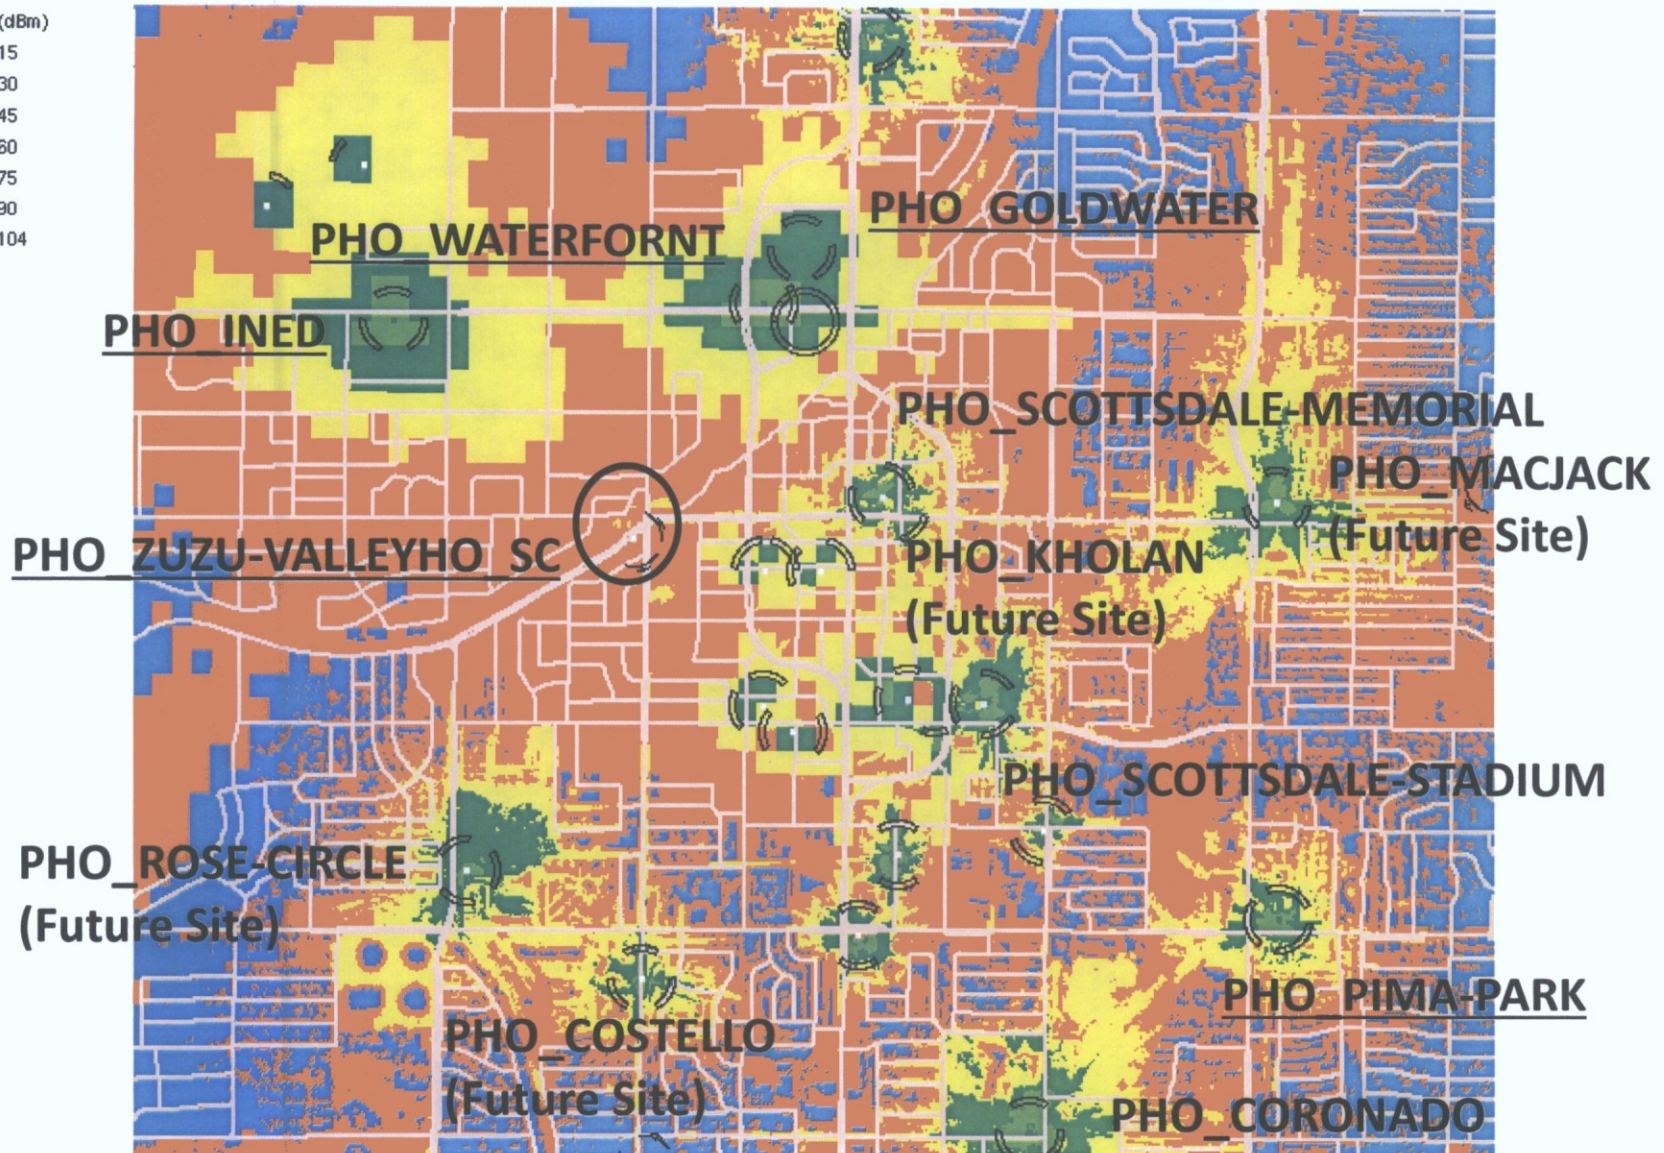

Exterior Building Color & Material Samples
Color Drawdowns
Archaeological Resources
Airport Vicinity Development Checklist
Parking Study
Trip Generation Comparison
Parking Master Plan

PHO_ZUZU-VALLEYHO_SC_Bserver_Before

51-DR-2016

10/12/16

PHO_ZUZU-VALLEYHO_SC_Bserver_After

PHO_ZUZU-VALLEYHO_SC_RSRP_Before

▼ Clr: RSRP (dBm)

- >= -15
- >= -30
- >= -45
- >= -60
- >= -75
- >= -90
- >= -104

PHO_ZUZU-VALLEYHO_SC_RSRP_After

▼ Clr: RSRP (dBm)

- >= -15
- >= -30
- >= -45
- >= -60
- >= -75
- >= -90
- >= -104

PHO_ZUZU-VALLEYHO_SC_C/I_Before

PHO_ZUZU-VALLEYHO_SC_C/I_After

Evaluation of Human Exposure to Radio Frequency (RF) Emissions

Photo courtesy of Google® Maps