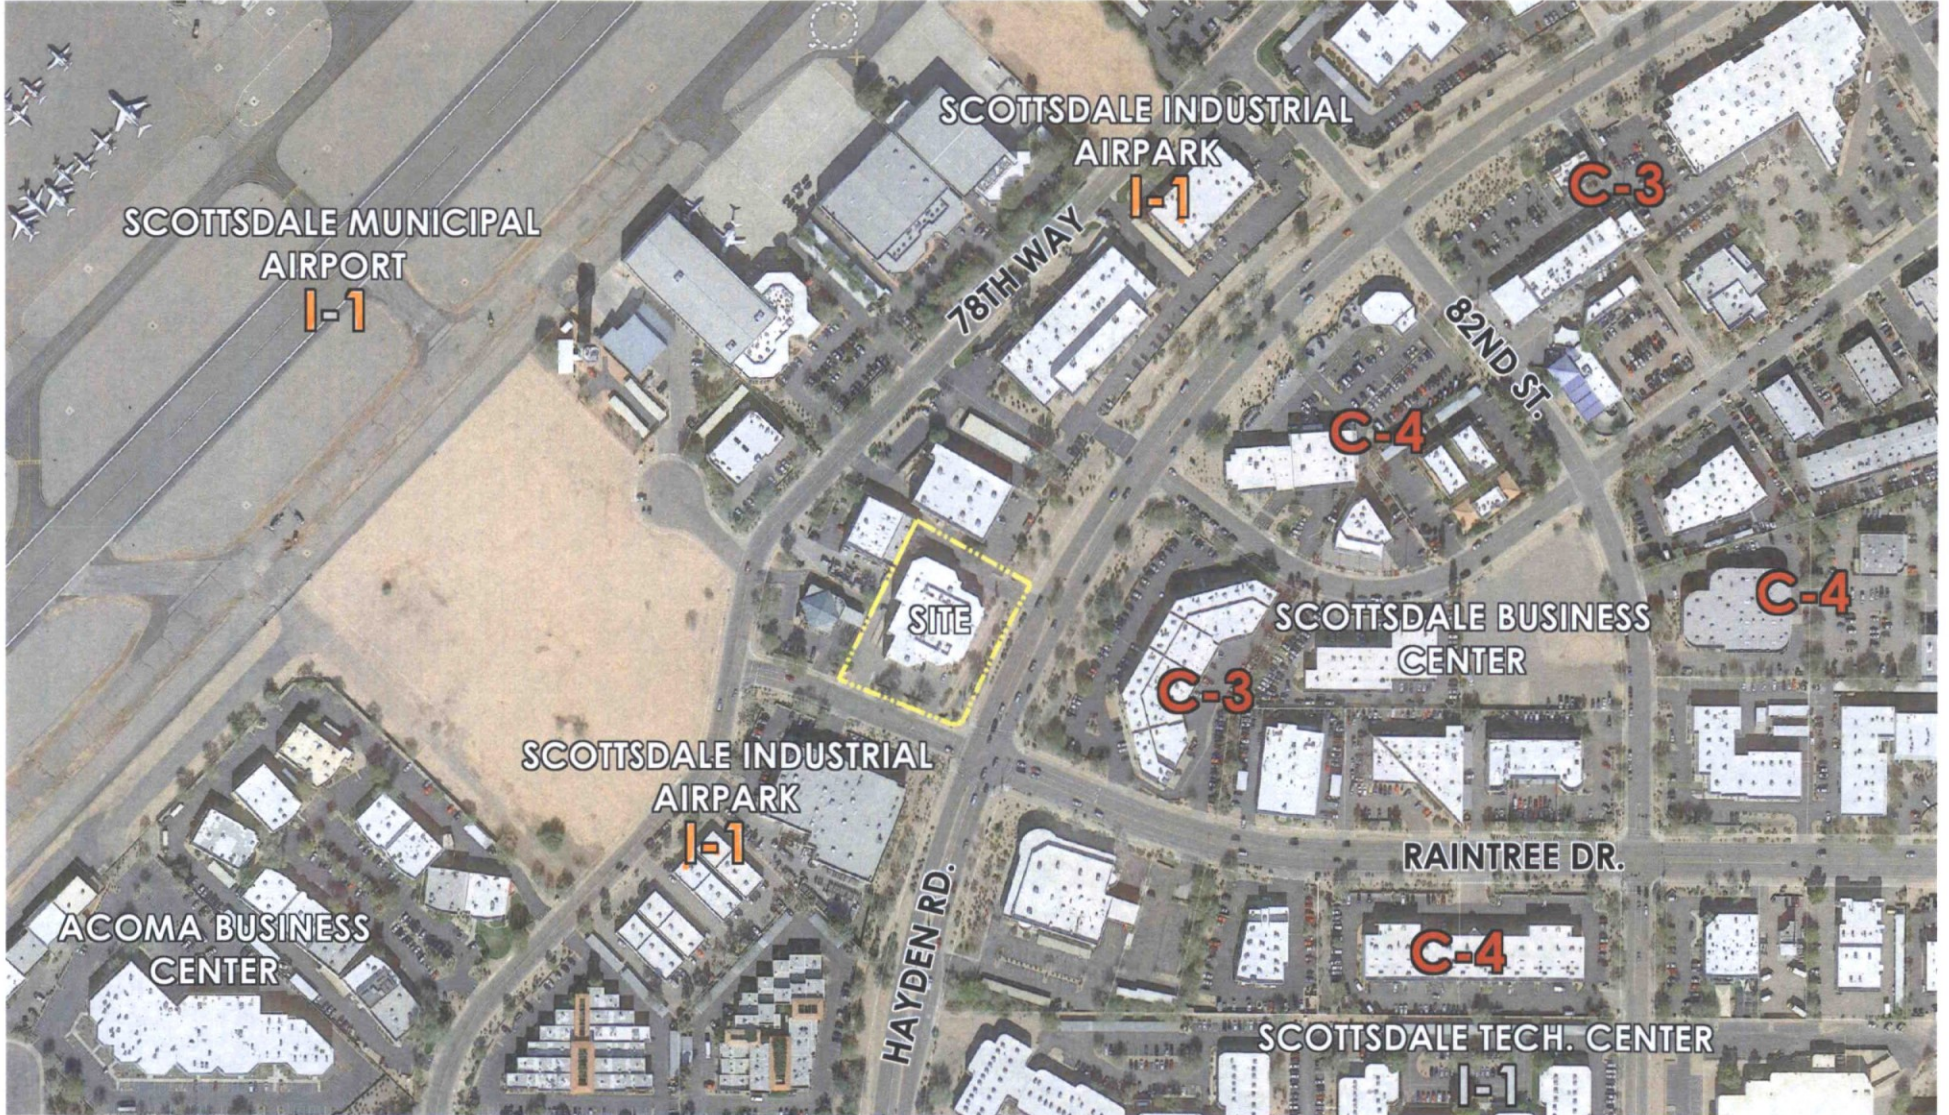

Simulations
Photos
All Graphics (no plans)

Boundary of Application

24-ZN-2016
10/21/16

15000 N. Hayden (NWC of Hayden and Raintree)

Site Photos

24-ZN-2016
10/21/16