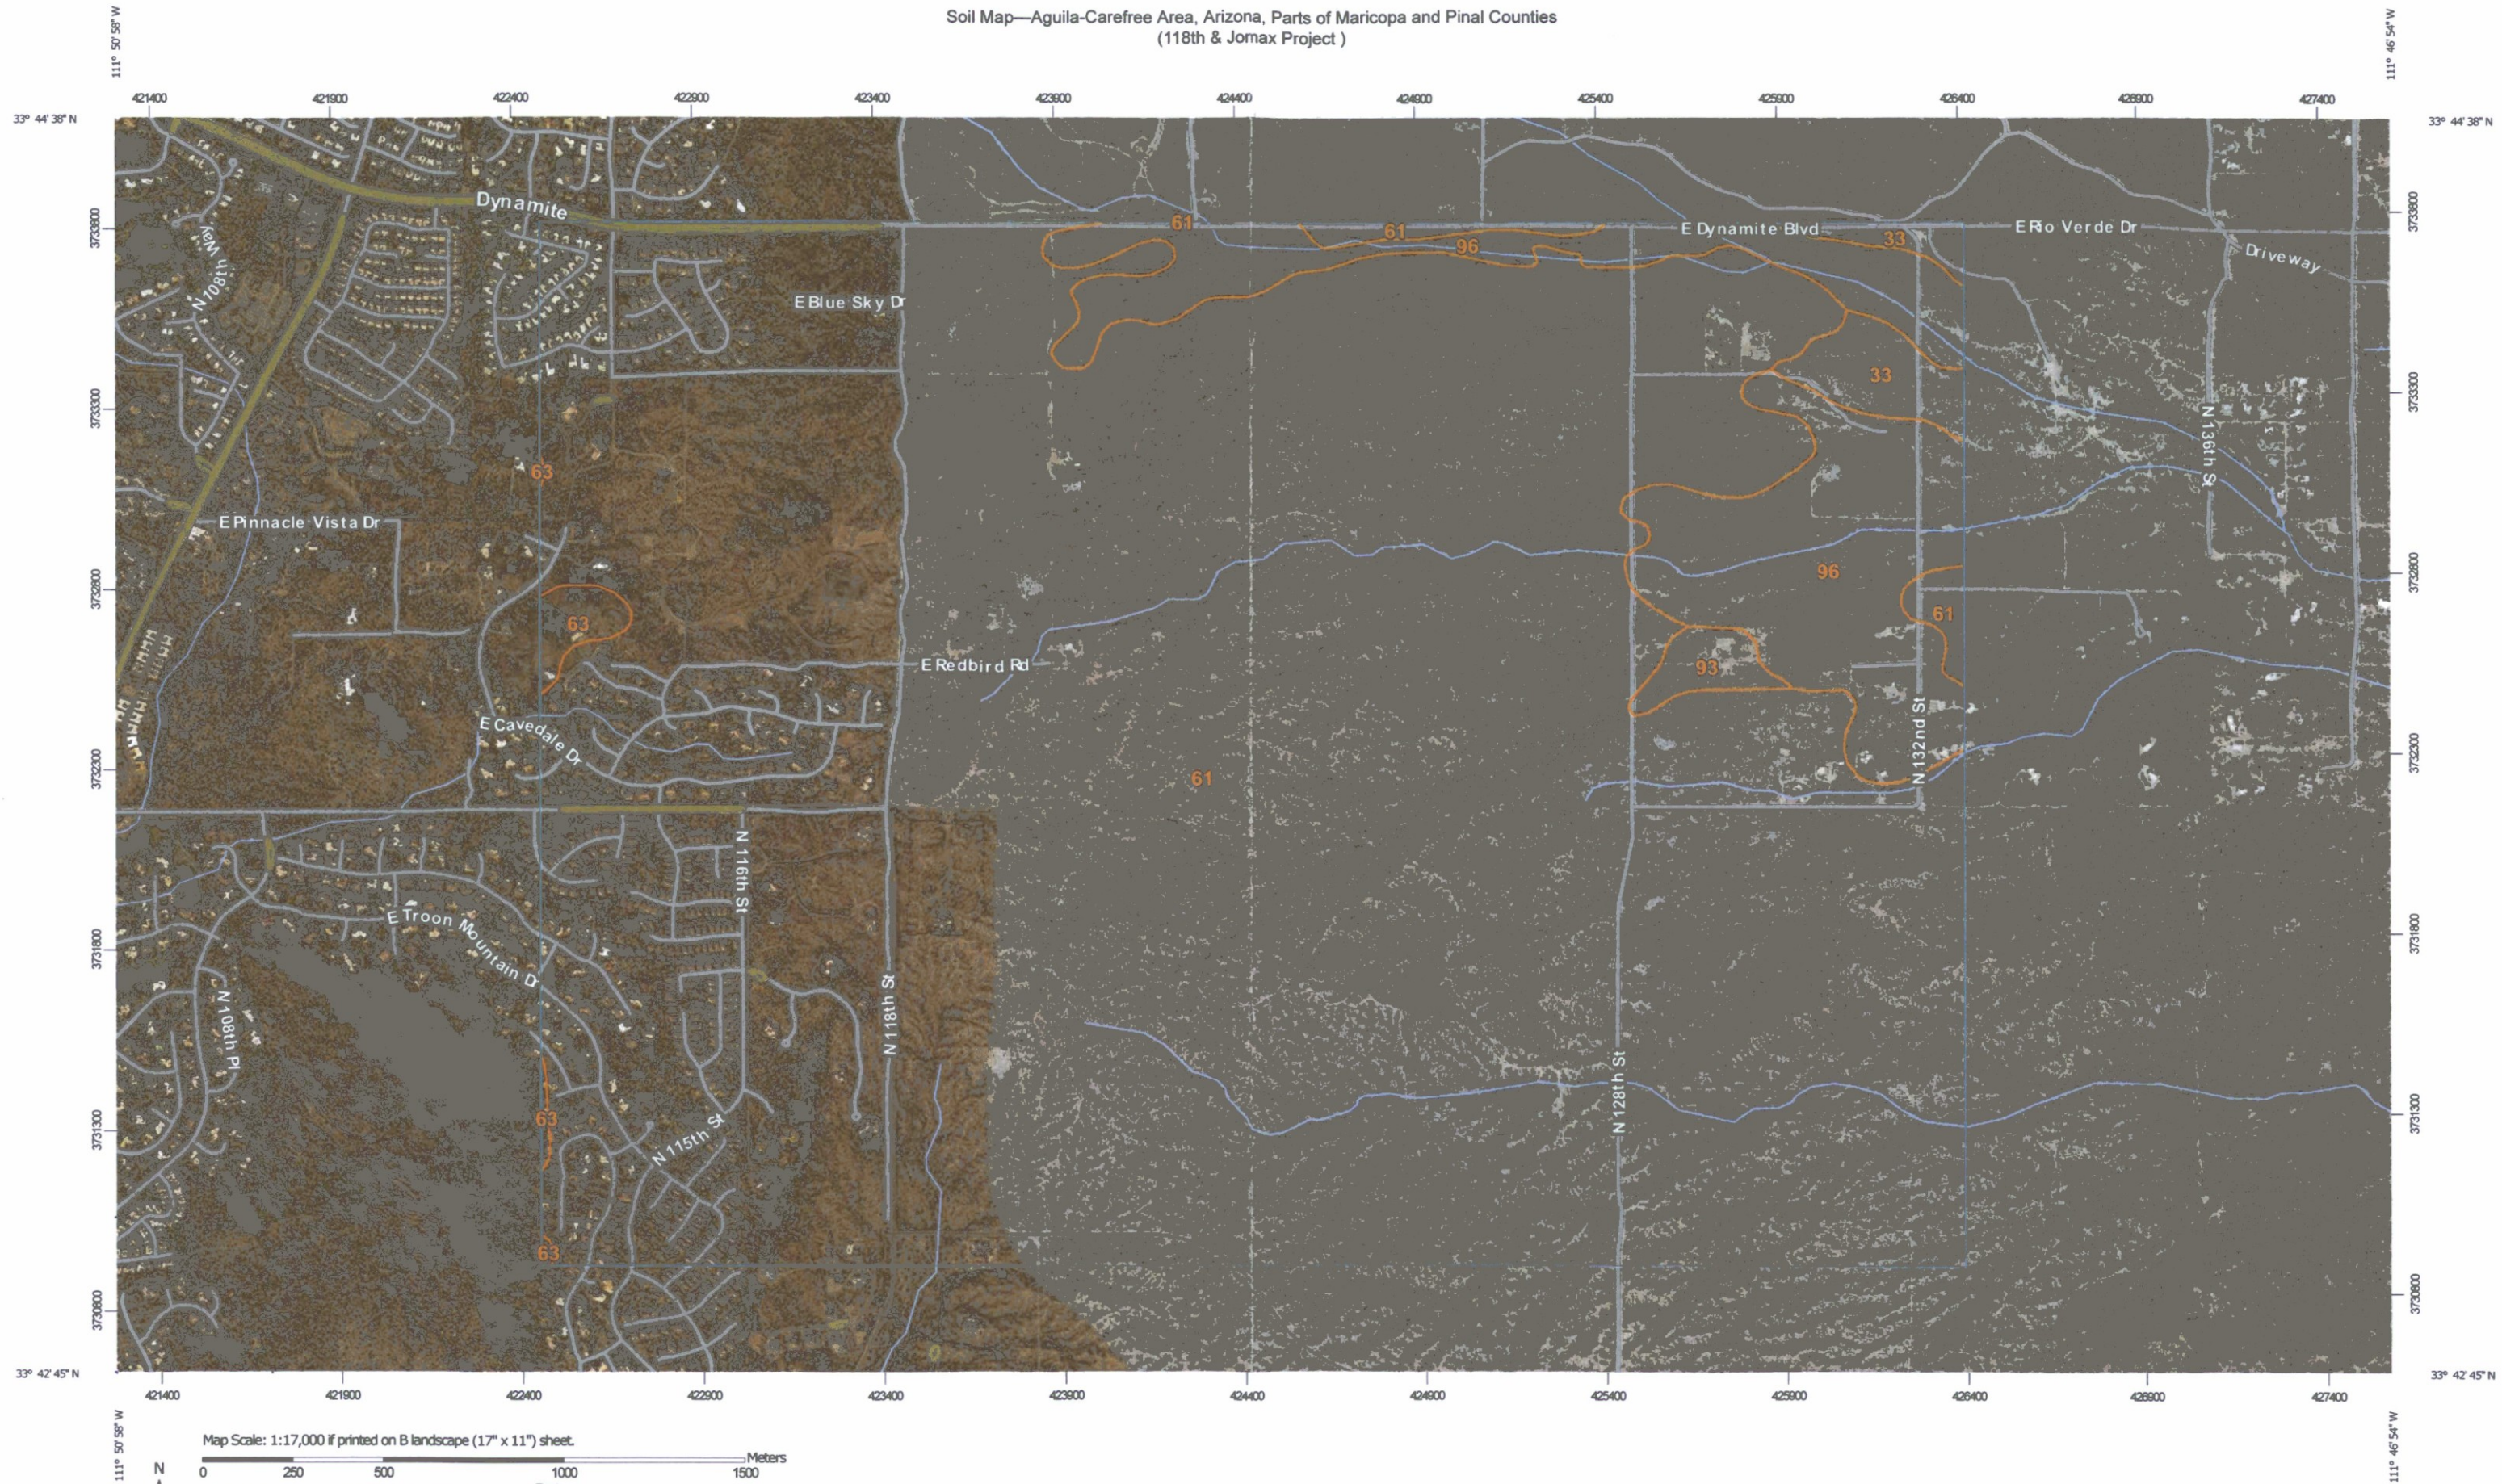

Simulations
Photos
All Graphics (no plans)

Soil Map—Aguila-Carefree Area, Arizona, Parts of Maricopa and Pinal Counties
(118th & Jomax Project)

Map Scale: 1:17,000 if printed on B landscape (17" x 11") sheet.

0 250 500 1000 1500
Meters
Feet

Image 1

Image 2

118 & Jomax

andersonbaron
plan · design · achieve
50 n. mcclintock drive, ste 1
chan

10-PP-2017

Image 3

Image 4

118 & Jomax

andersonbaron
plan · design · achieve
50 n. mcclintock drive, ste 1
chandler, arizona 85226

Image 5

Image 6

Image 7

Image 8

118 & Jomax

andersonbaron
plan · design · achieve
50 n. mcclintock drive, ste 1
chandler, arizona 85226

Image 15

Image 16

118 & Jomax

andersonbaron
plan · design · achieve
50 n. mcclintock drive, ste 1
chandler, arizona 85226

Image 17

Image 18

Image 19

Image 20