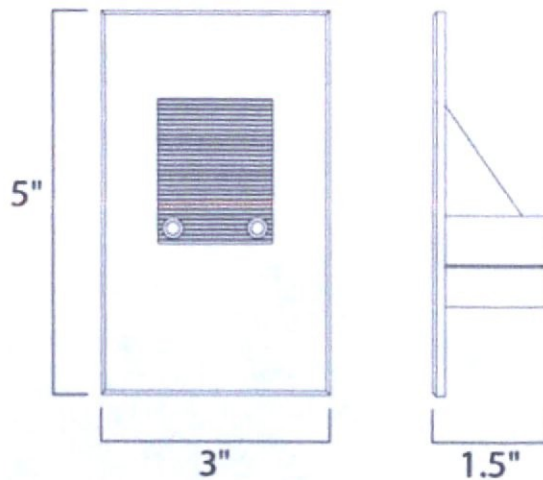

Technical Information

Luminous Flux: 280 lumens
Lumens/Watt: 70.00
Lamp Color: 3000 K
Color Rendering: 85 CRI

33-DR-2016
07/26/16

Product Number: MAX363834			
Company:		Fixture Type:	Date: Nov 23, 2015
Project:		Approved By:	

Fax: (773) 883-6131

Phone: 866-954-4489

Address: 1718 W. Fullerton Ave. Chicago IL 60614

www.lightology.com