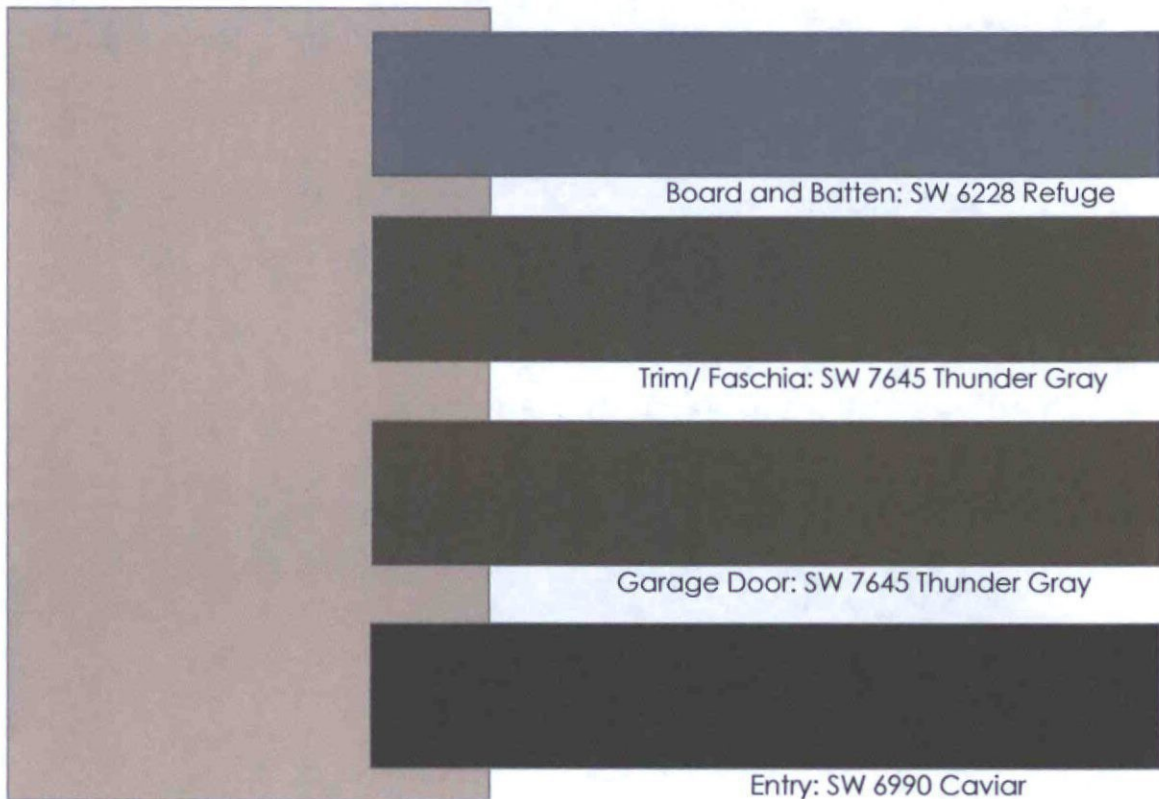

KHovnanian® Homes

SCHEME #7002

Body: SW 9168 Elephant Ear
LRV: 28