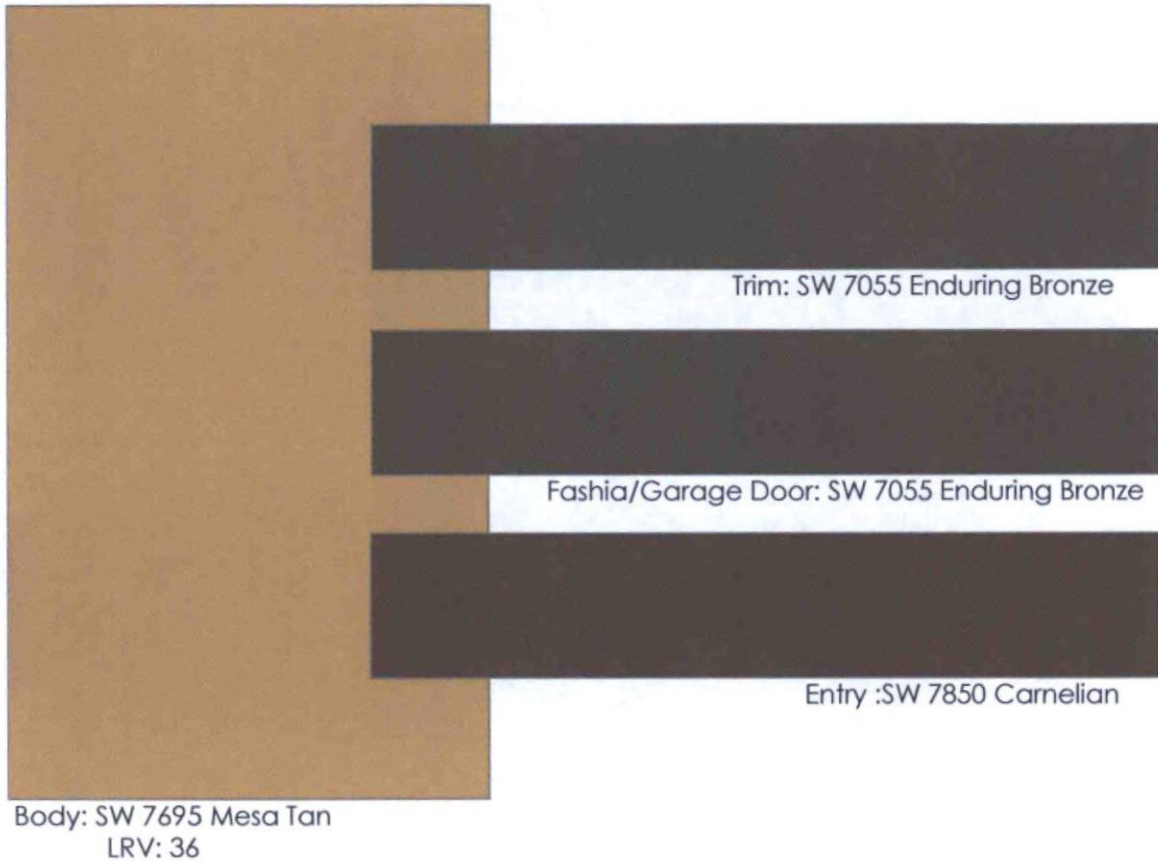

KHovnanian® Homes

SCHEME # 1012

Roof Tile: Eagle Rooftile 3646 Sunset Blend