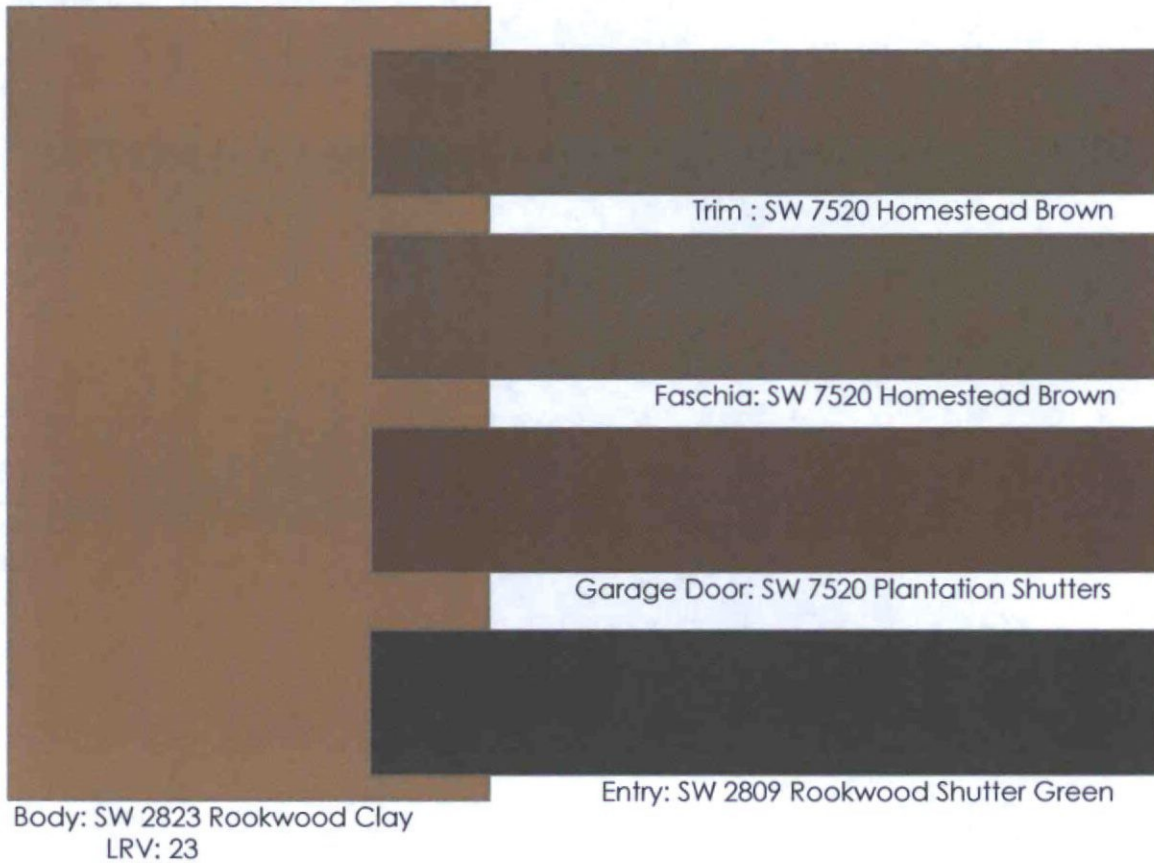

Fashia/Garage Door: SW 7039 Virtual Taupe

Entry :SW 6041 Otter

Roof Tile: Eagle Rooftile
3636 Piedmont Blend

KHovnanian[®] Homes

SCHEME # 5004

KHovnanian[®] Homes

SCHEME # 5008

Veneer: Coronado - Adobe Brick
- Haystack