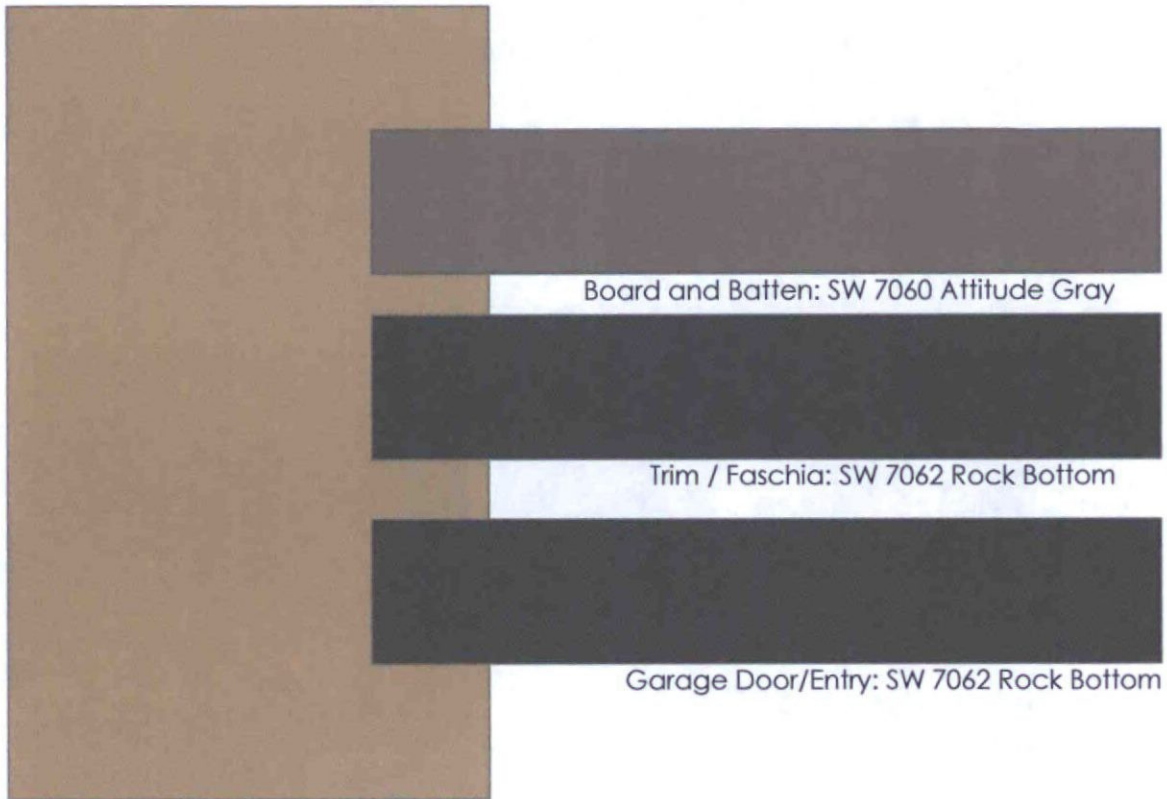

KHovnanian® Homes

SCHEME #7010

Body: SW 7549 Studio Taupe
LRV: 34