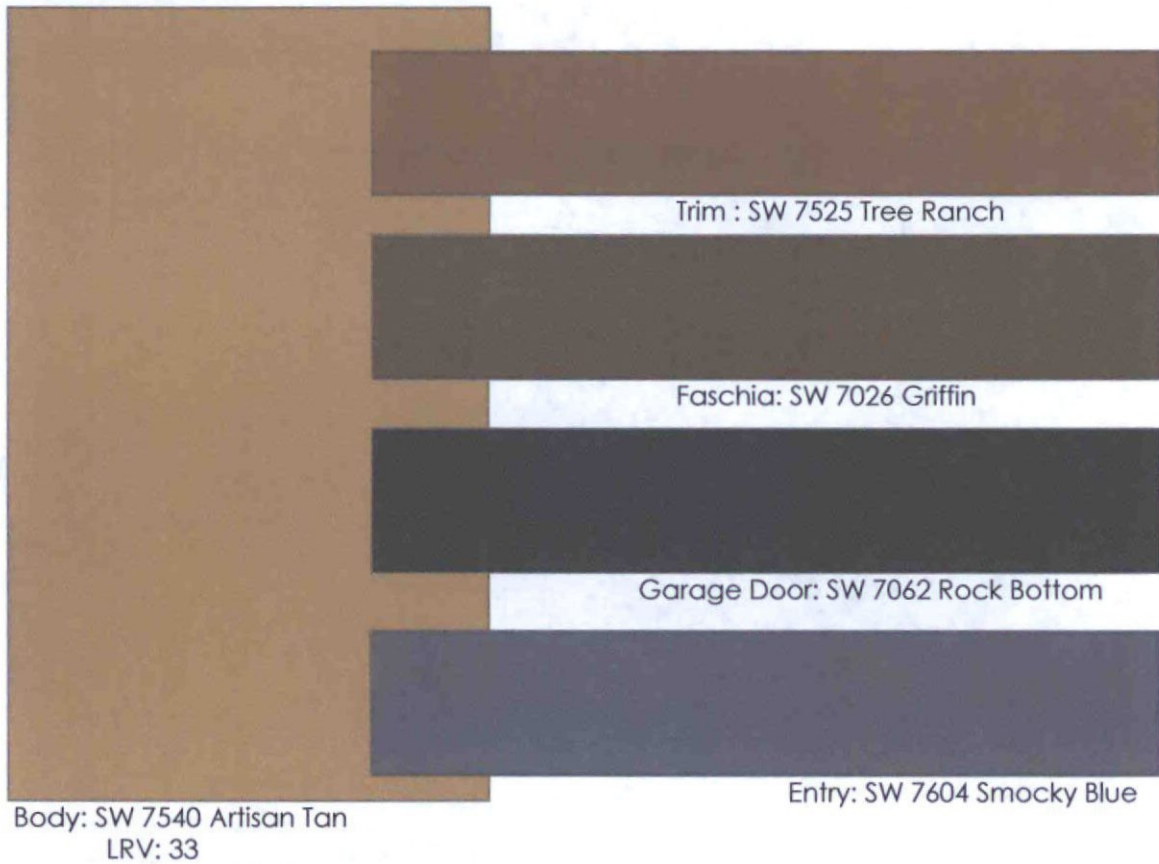

KHovnanian® Homes

SCHEME # 5008

Veneer: Coronado - Adobe Brick
- Haystack