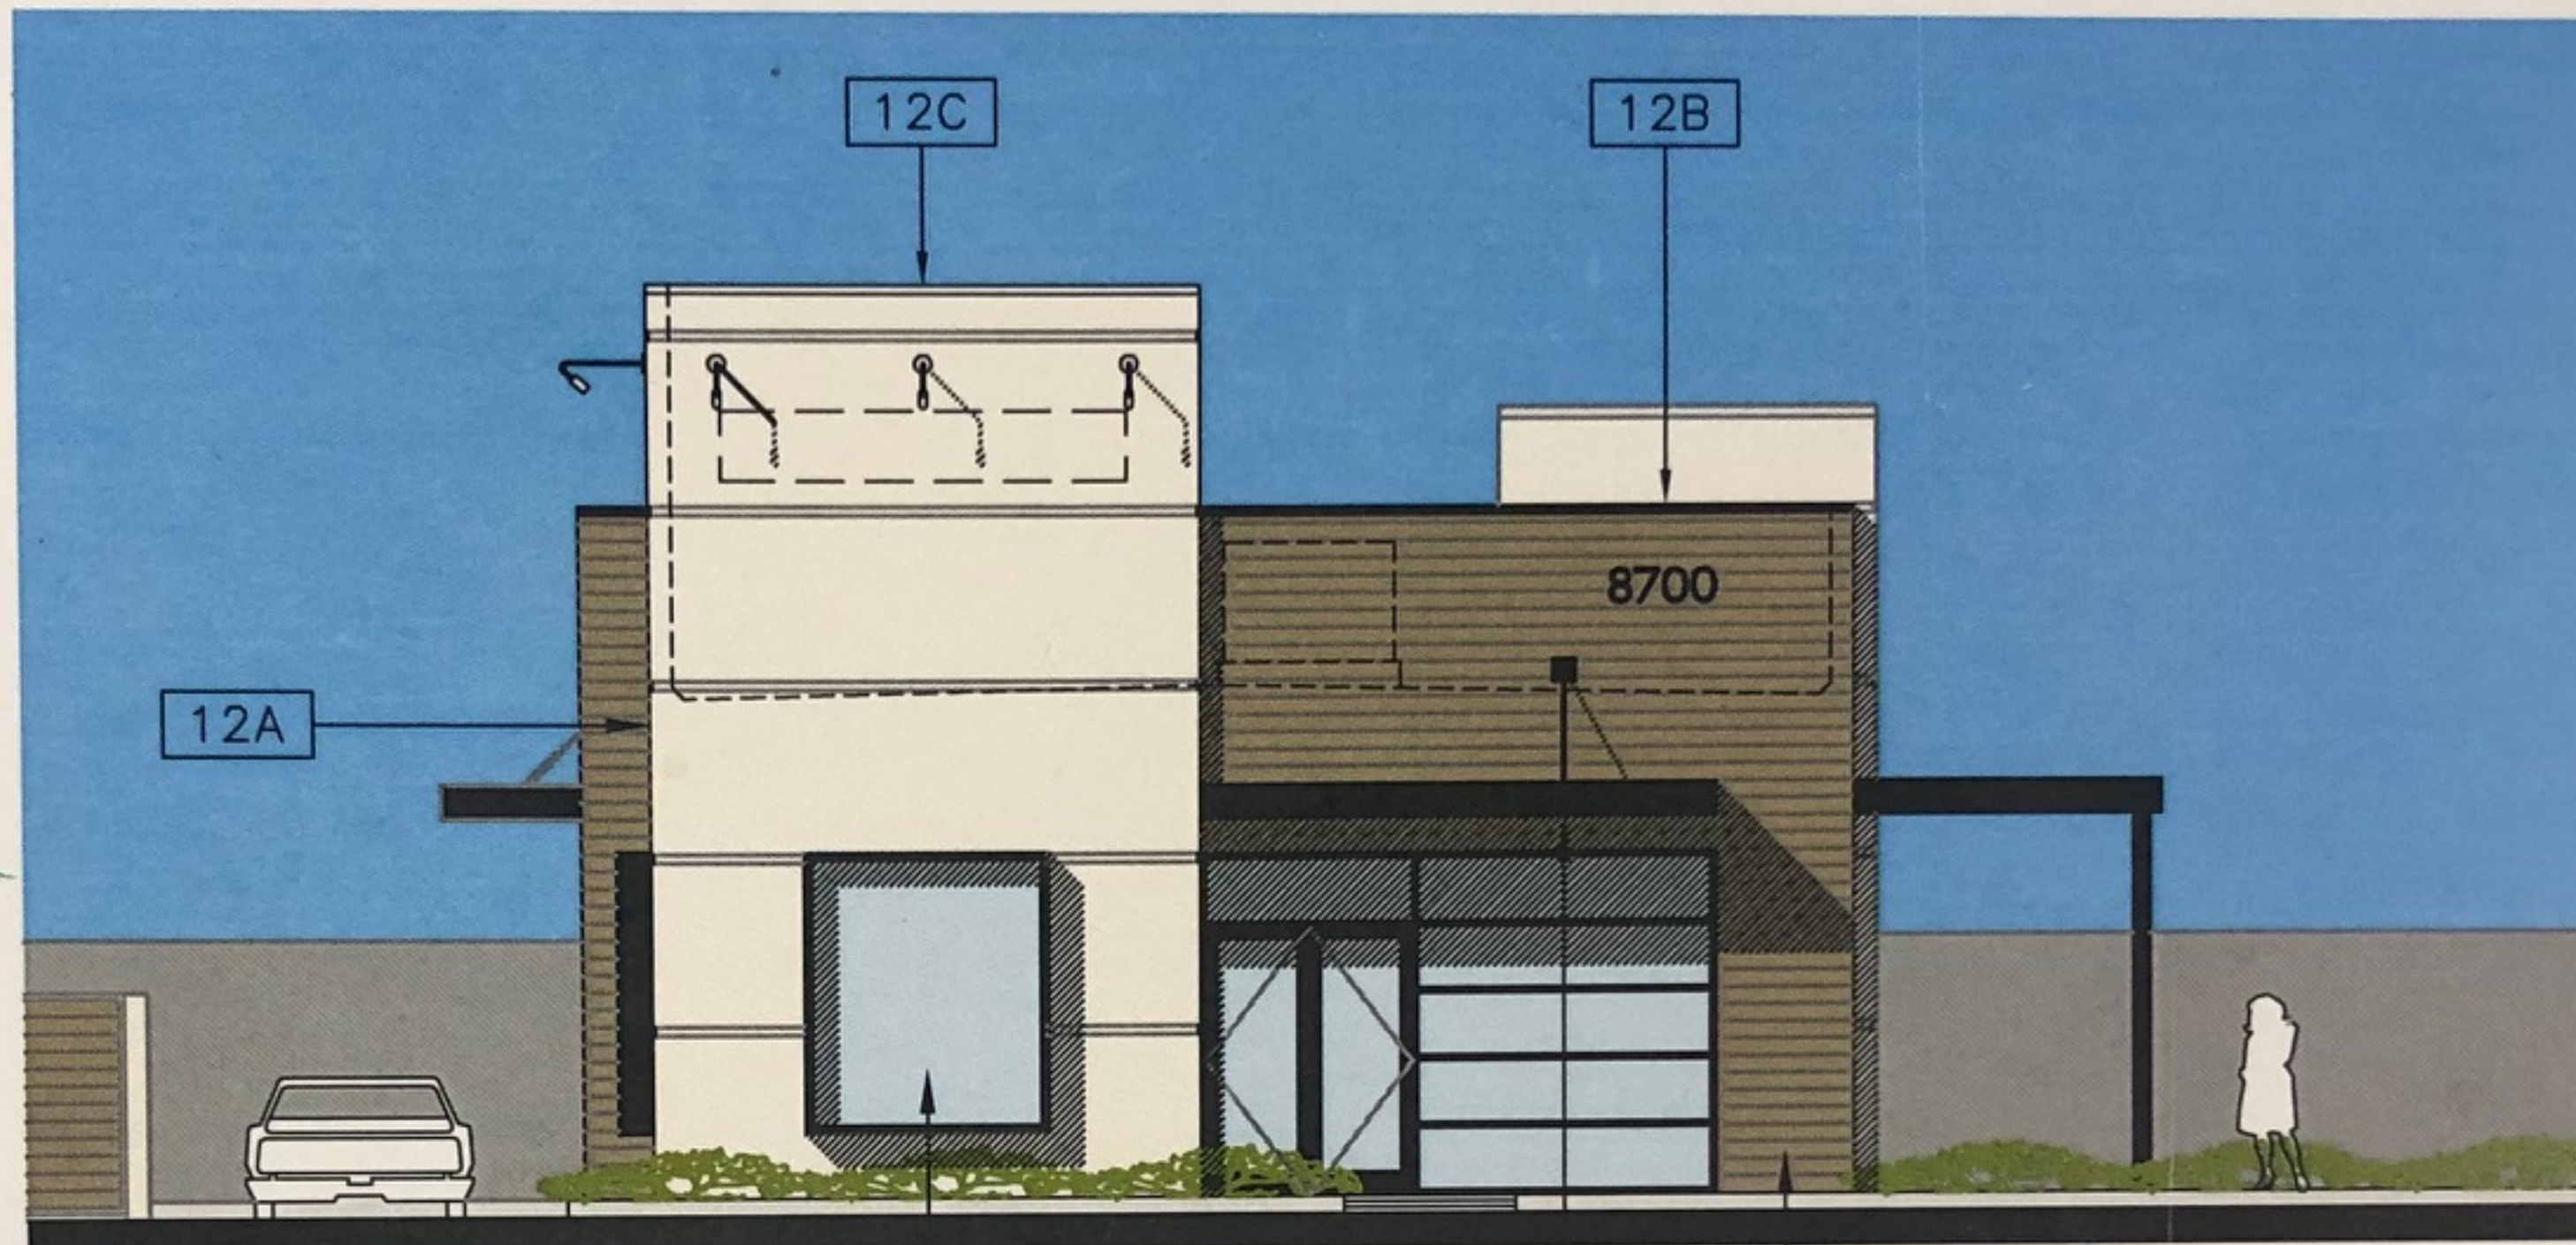

21-DR-2018
STIPULATION SET
RETAIN FOR RECORDS

APPROVED

1/3/19
DATE

INITIALS

13A VITRO GLASS, SUNGATE 400,
LOW-E "AZURIA", 10% REFLECTANCE

11A CORANADO, BARN WOOD STONE,
"OLD FRONTIER"

12A DUNN EDWARDS # DBT648,
"WHITE PICKET FENCE"

12B DUNN EDWARDS
DBA187, "BLACK"

12C SHERWIN WILLIAMS
B59S11, "SILVER BRITB"