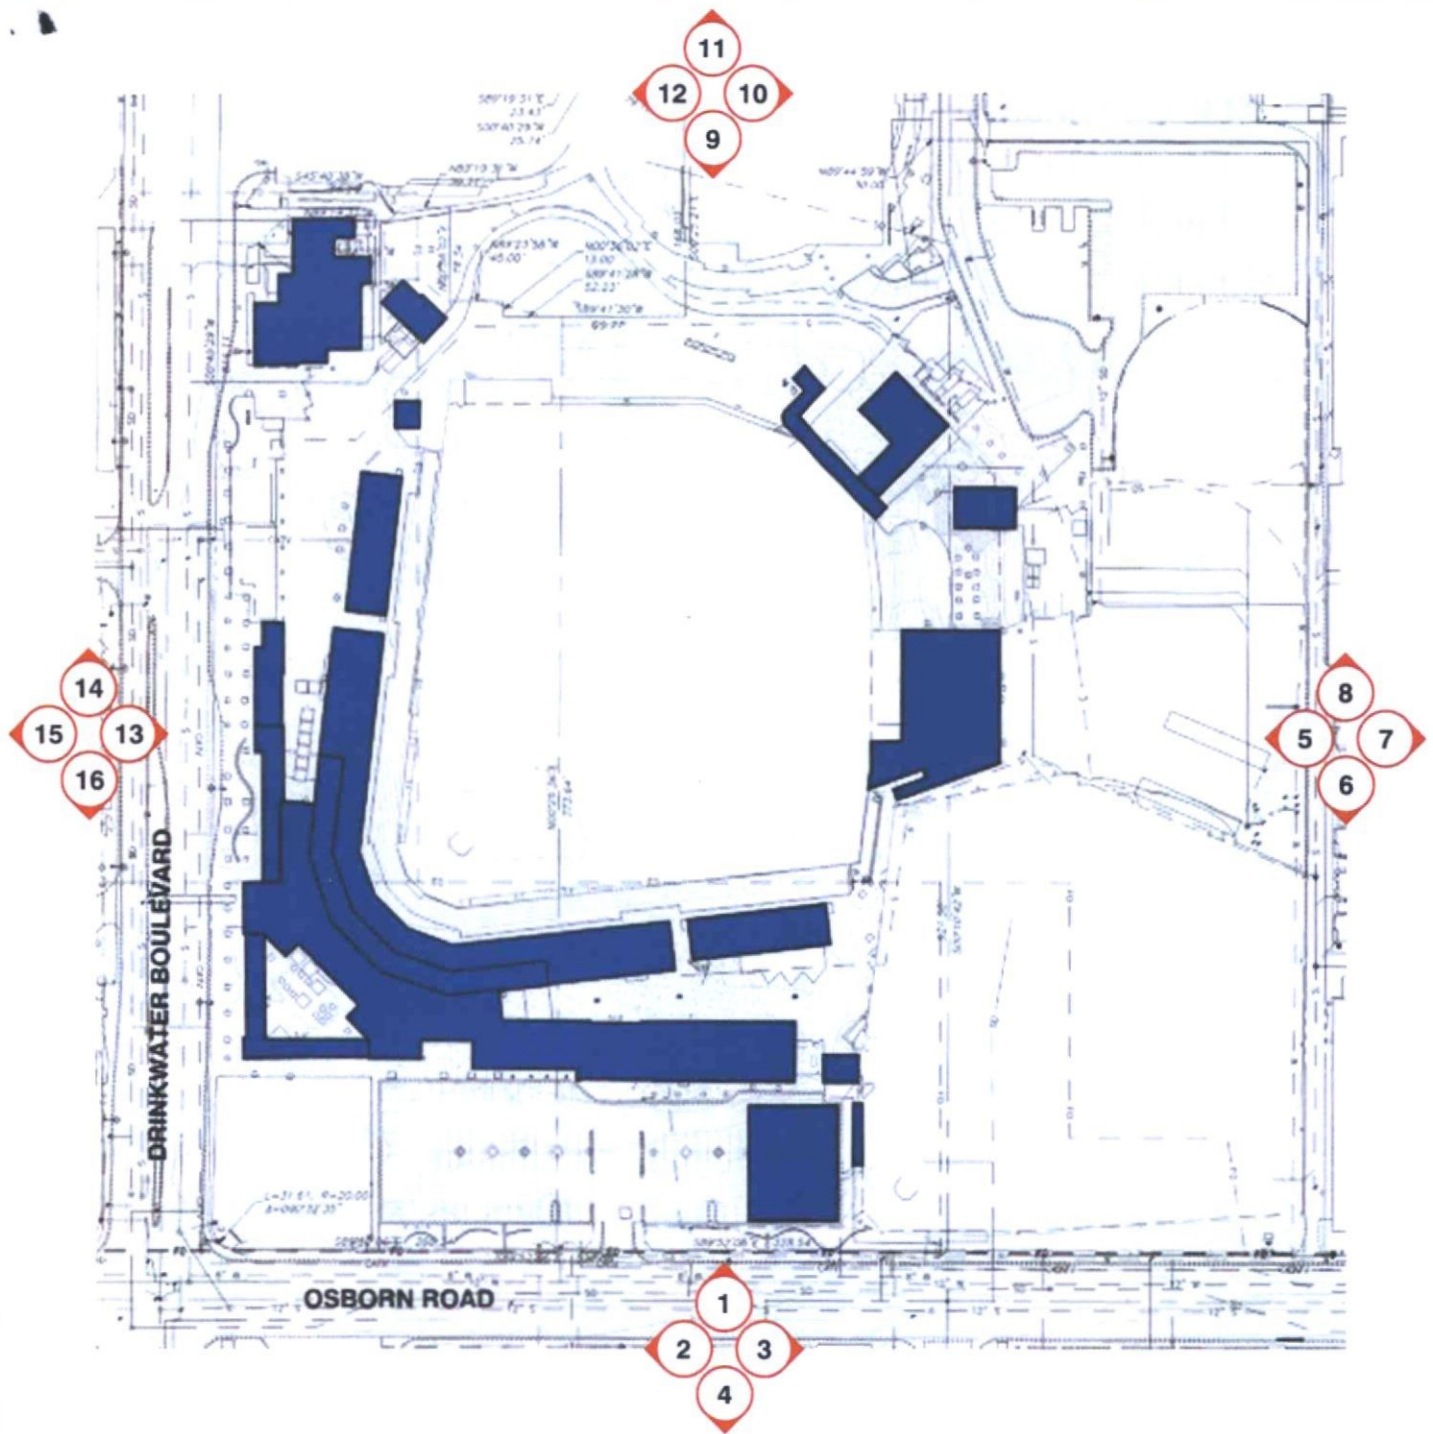

Simulations
Photos
All Graphics (no plans)

PRE APP SITE PLAN

DRAWING DESCRIPTION:
SITE PLAN SHOWS EXISTING CONDITION PRIOR TO REDEVELOPMENT

CITY OF SCOTTSDALE
**SCOTTSDALE STADIUM
 MULTI-USE EVENT CENTER**
 7408 East Osborn Road
 Scottsdale, Arizona 85251-6424

SCALE:	DATE: 09.01.2018
REFERENCE SHEET:	PROJECT NUMBER: 1821.00
ISSUED WITH:	
SHEET NUMBER:	***-01

48-DR-2018
10/26/18

SITE PHOTOS

DRAWING DESCRIPTION:

SITE PLAN SHOWS EXISTING CONDITION PRIOR TO REDEVELOPMENT