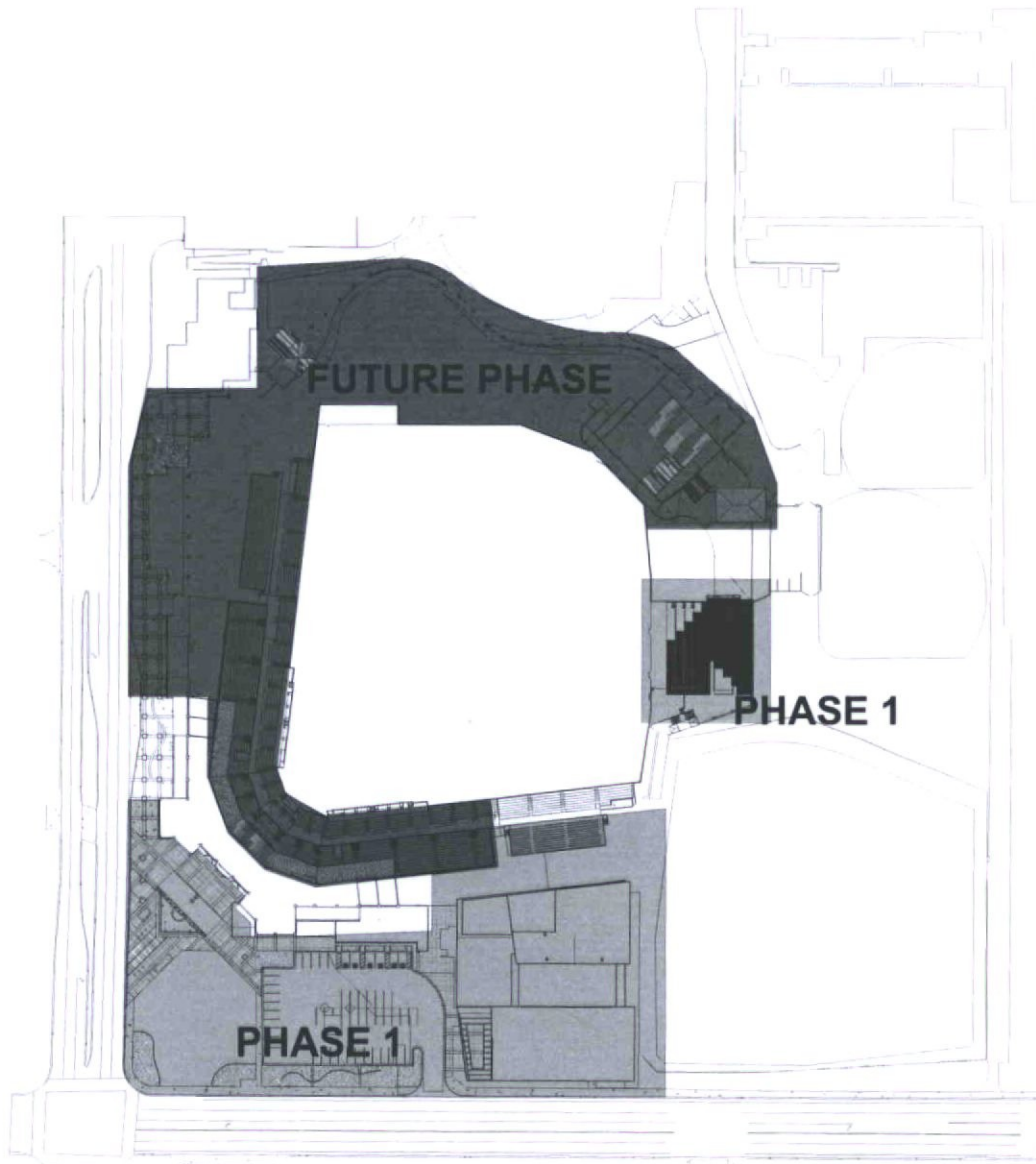

SCALE:	DATE: 09.01.2018
REFERENCE SHEET:	PROJECT NUMBER: 1821.00
ISSUED WITH:	
SHEET NUMBER:	***-09

10/26/2018 11:31:18 AM

PHASING PLAN
1" = 60'-0"

PHASING LEGEND

- PHASE 1
- FUTURE PHASE

GRAPHIC SCALE

POPULOUS