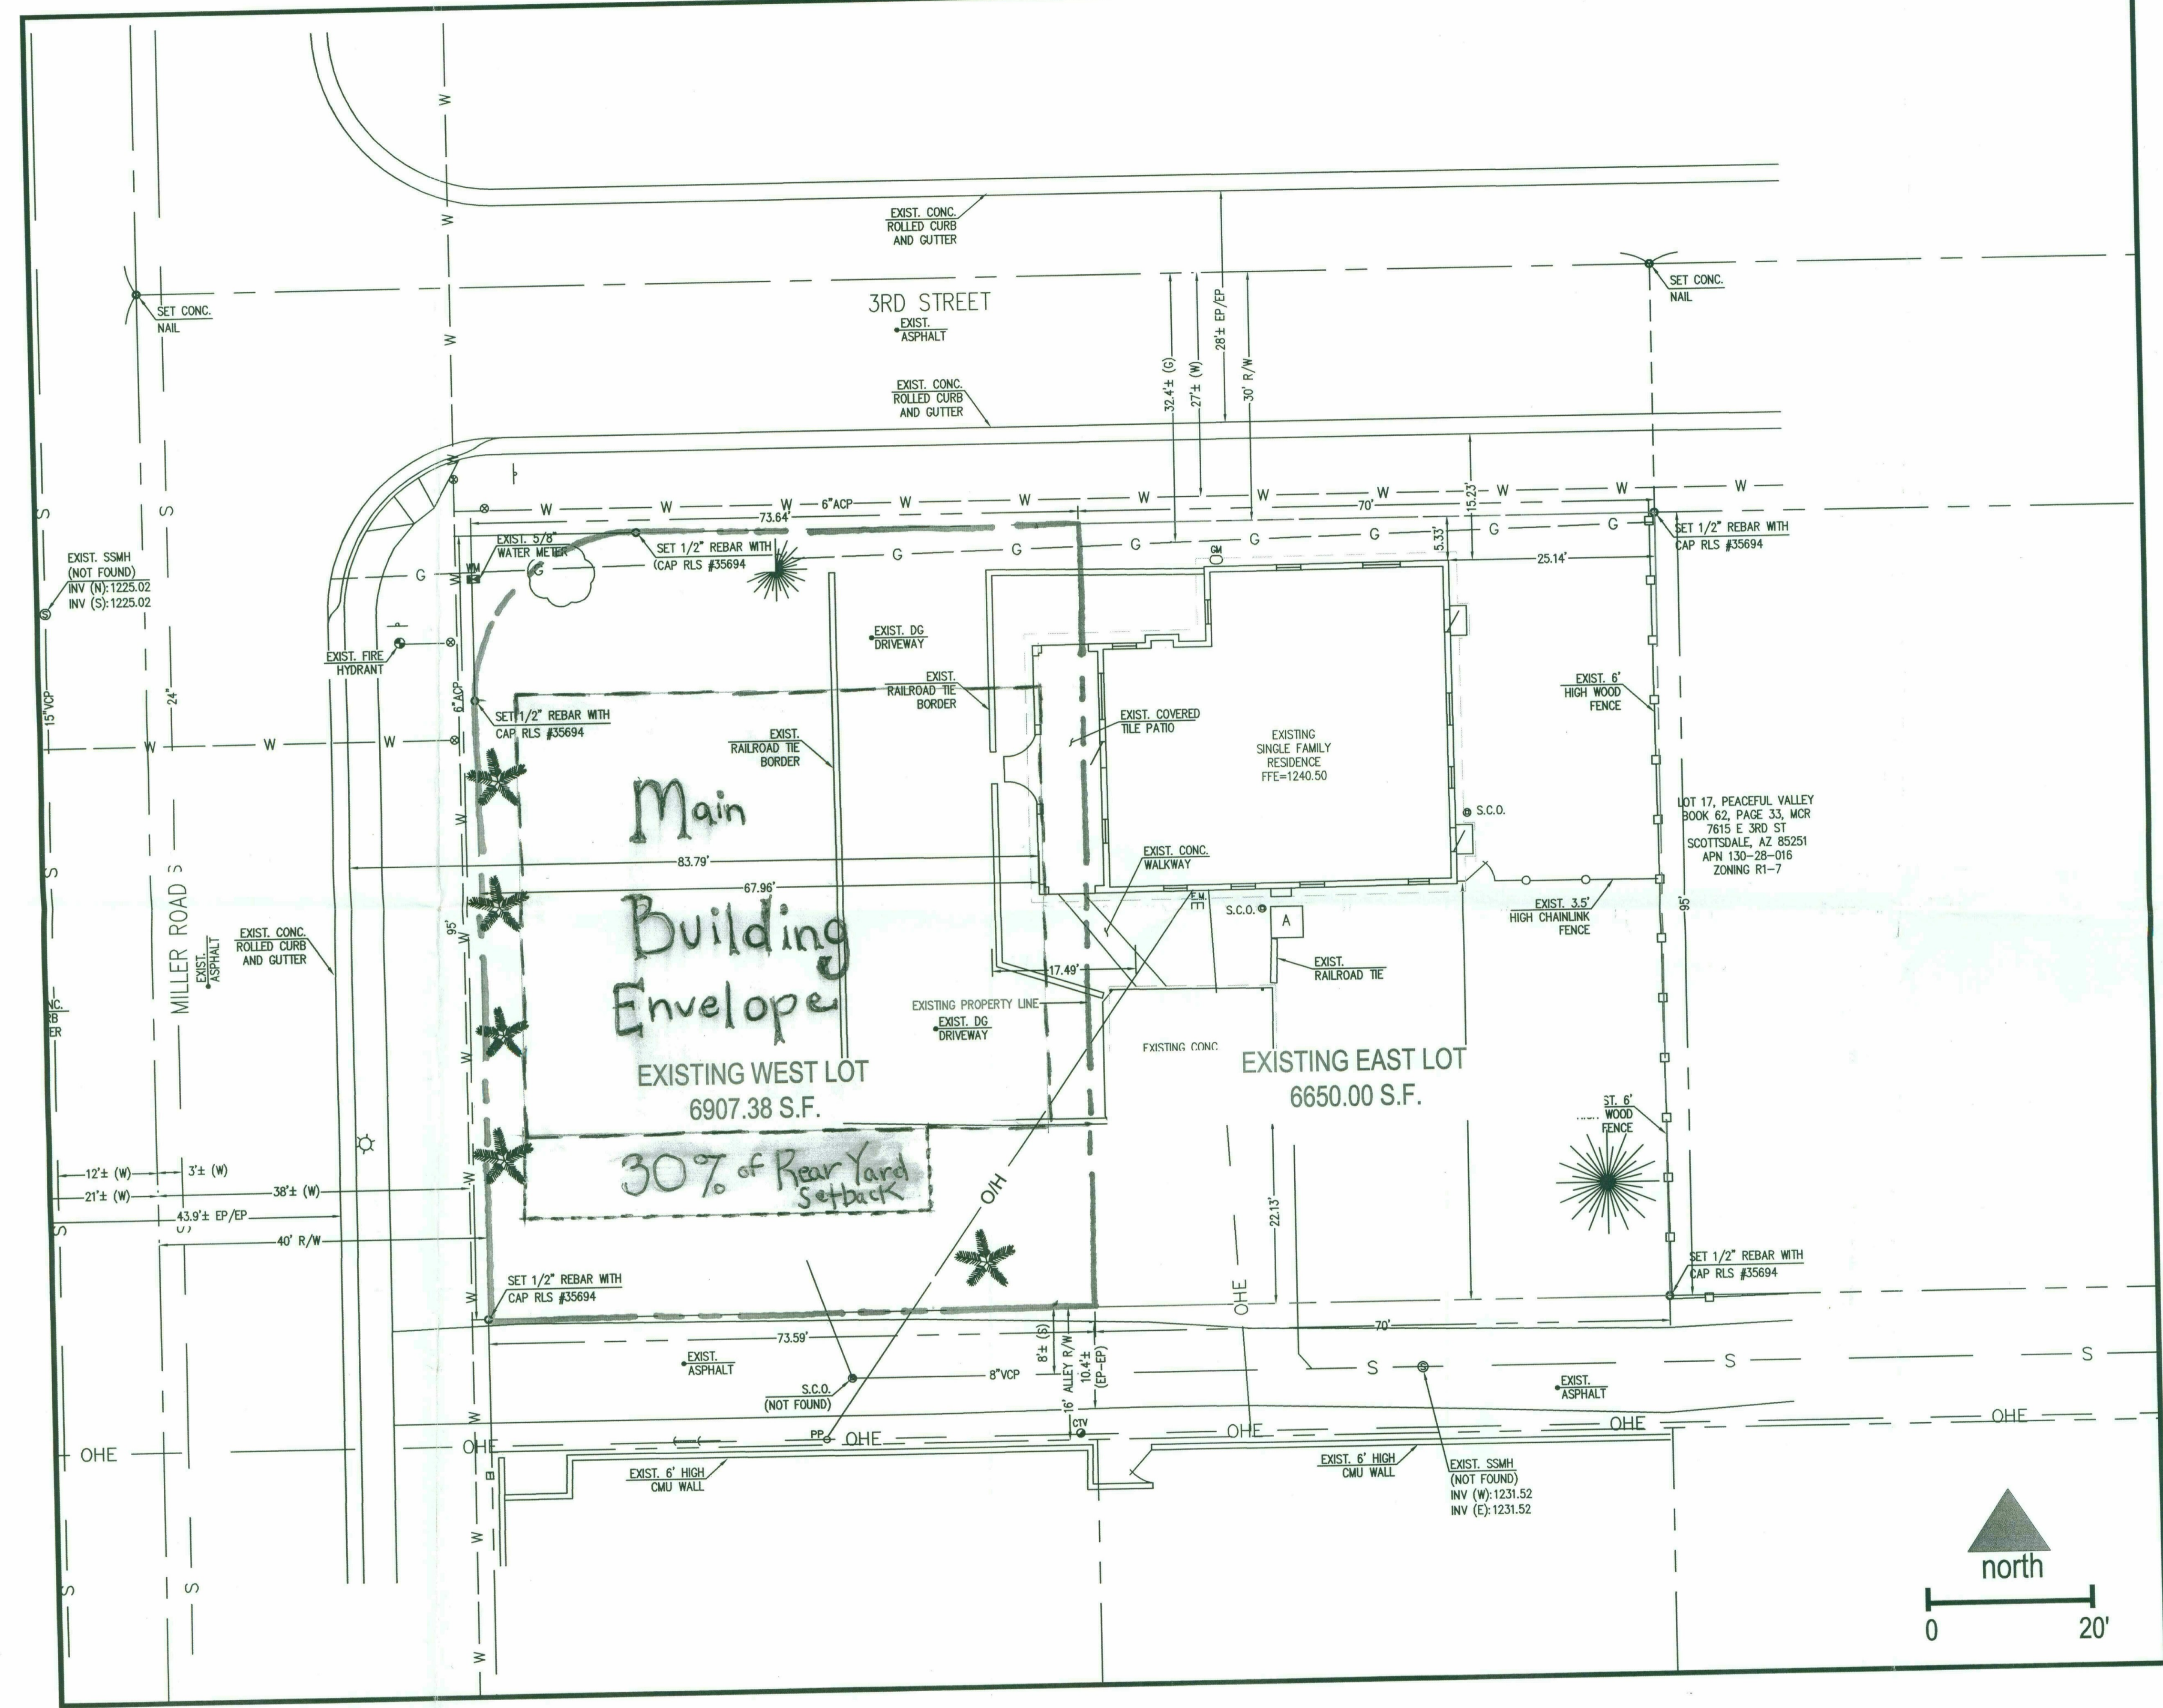

Matteo Moric Residence
Variance Requests
 3615 North Miller Road
 Scottsdale, AZ 85251

Proposed Building Envelope Exhibit

Matteo Moric Residence
Variance Requests
3615 North Miller Road
Scottsdale, AZ 85251

Existing Building Envelope Exhibit