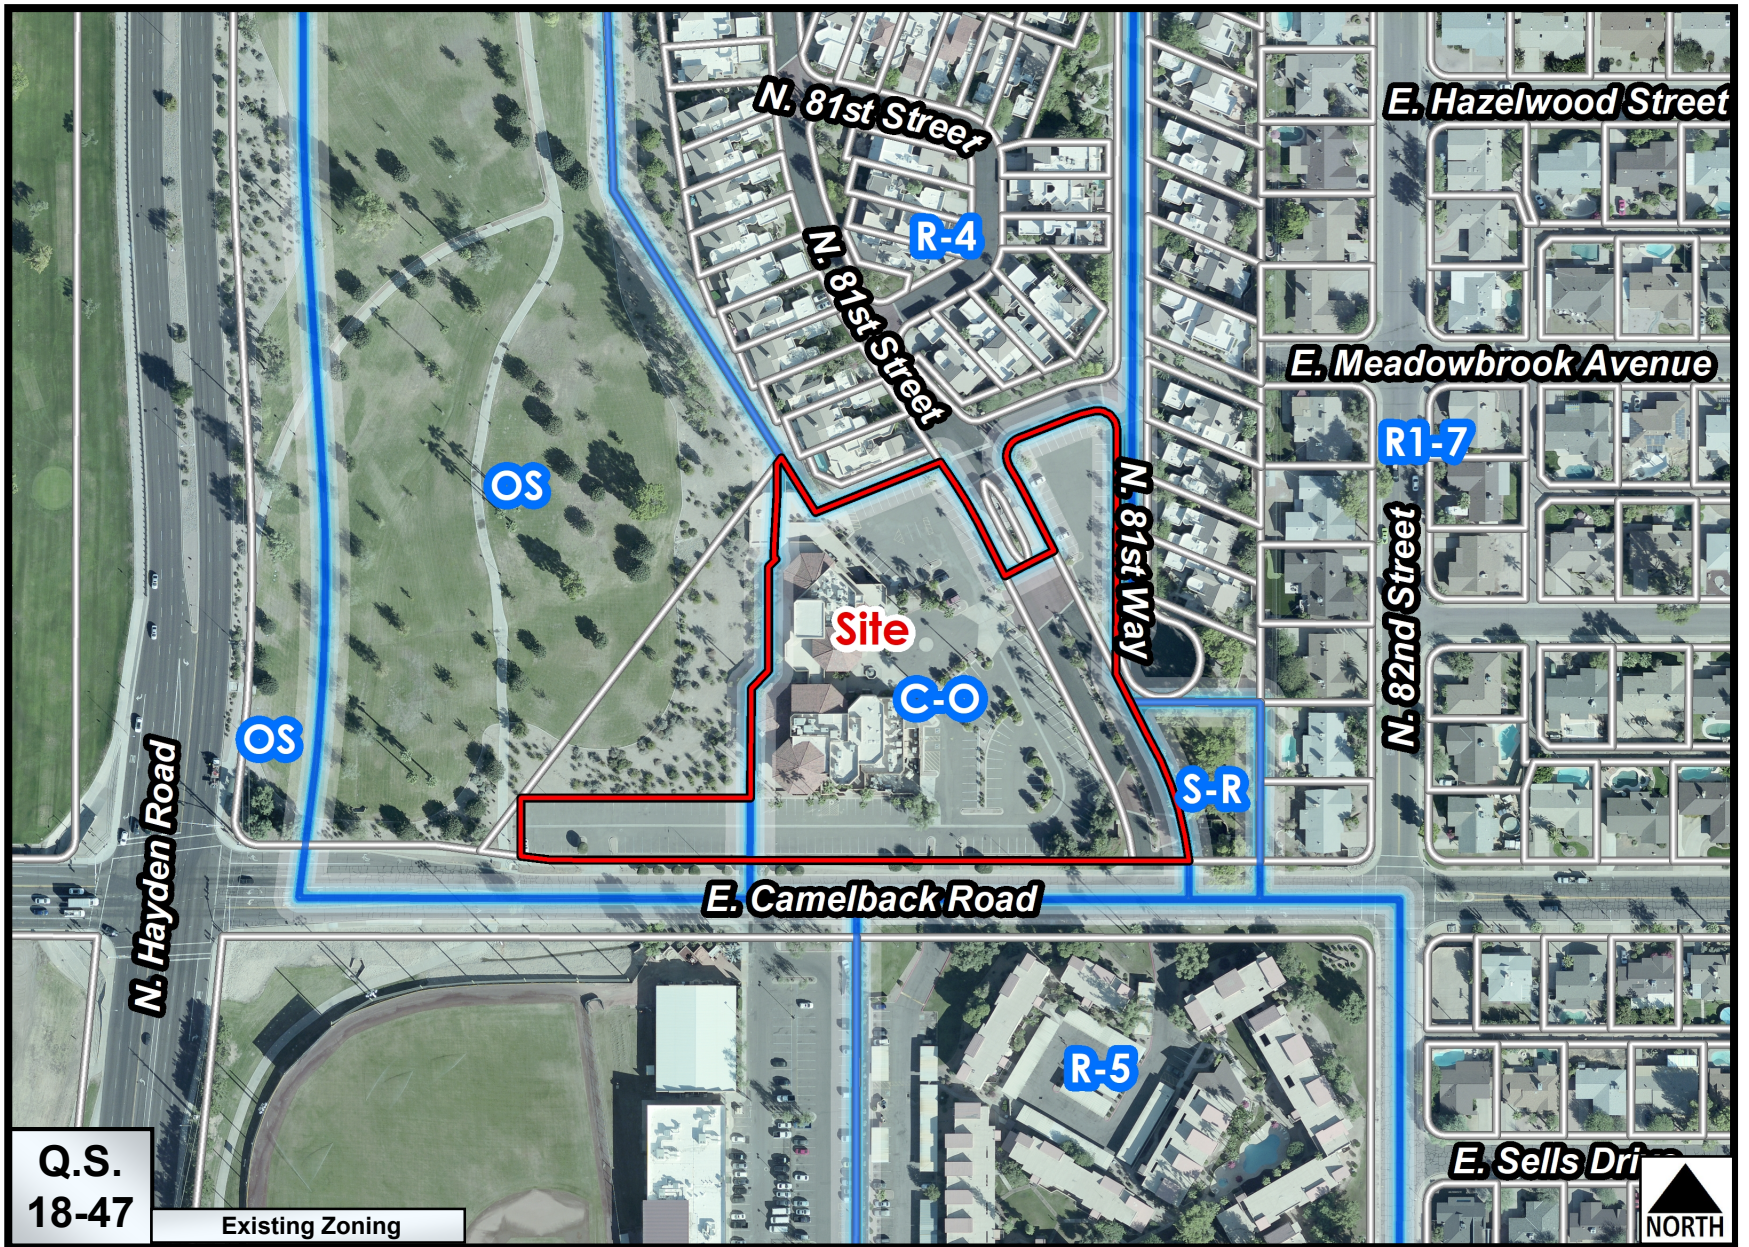

Google Earth Pro Imagery

Context Aerial

ATTACHMENT 1

8-DR-2019

Cameldale
Single-Family
Residential

Scottsdale Country
Single-Family
Residential

Camelback Park

Site

E. Camelback Rd

Q.S.
18-47

Google Earth Pro Imagery

Aerial Close-Up

ATTACHMENT
1A

8-DR-2019

**Q.S.
18-47**

Existing Zoning

Zoning Map

ATTACHMENT 2

8-DR-2019

SITE

E. Camelback Road

N. 8th Street

N. 8th Street