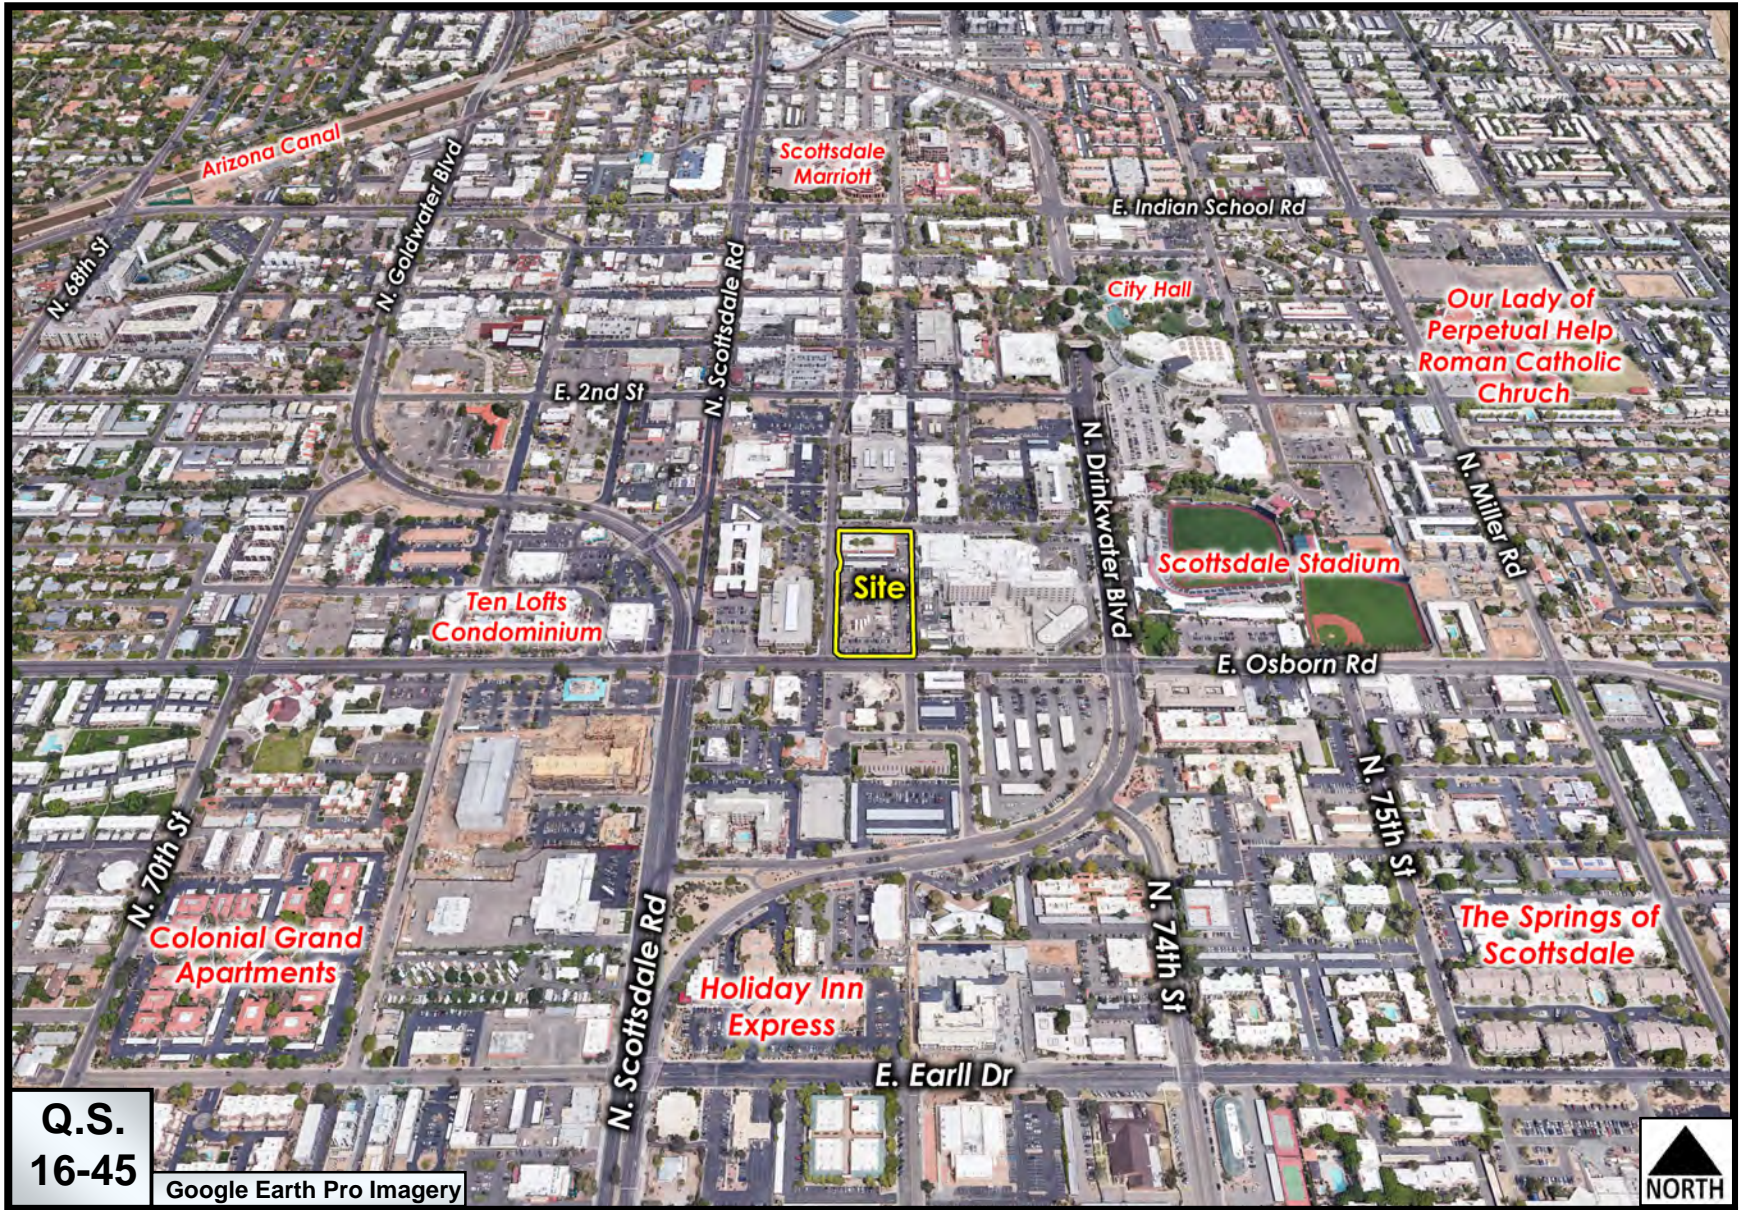

Q.S.
16-45

Google Earth Pro Imagery

Context Aerial

20-DR-2019#2