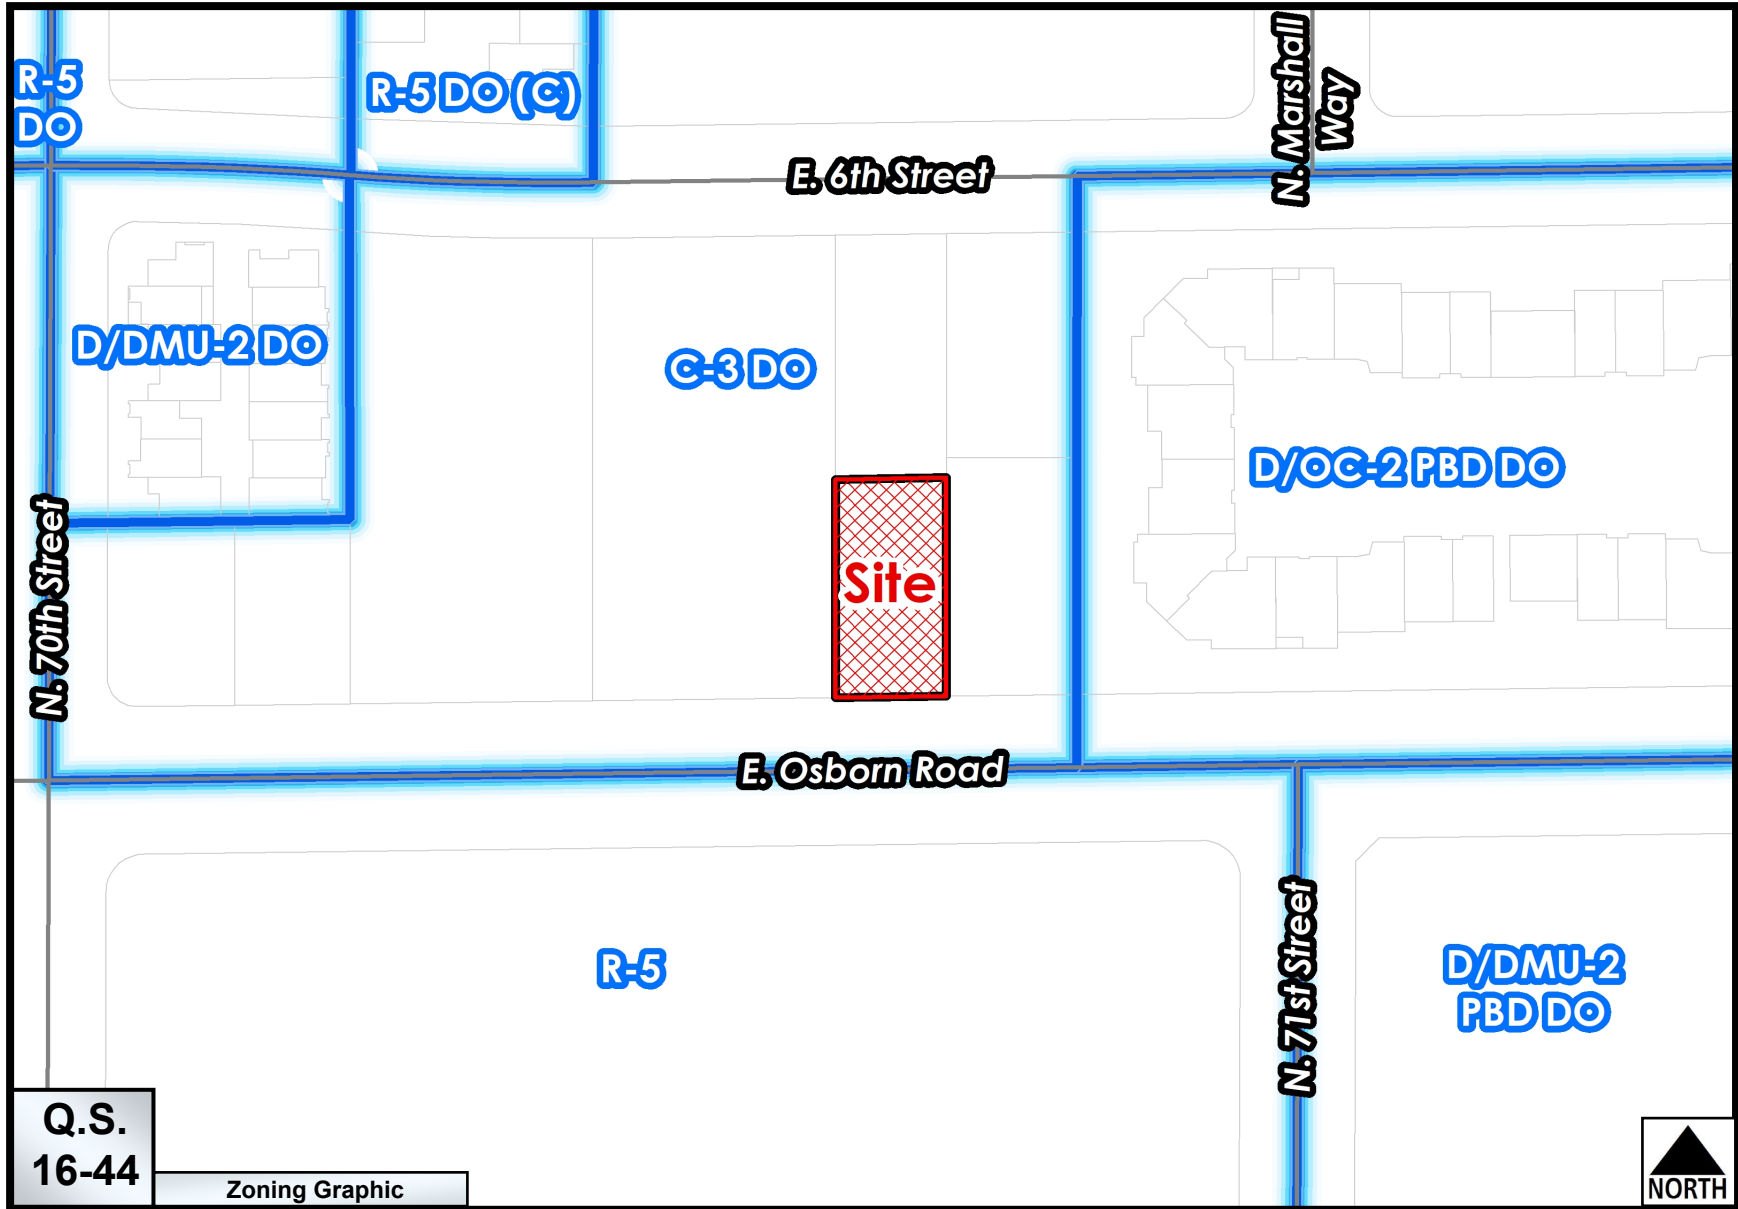

Zoning Graphic

Existing Zoning

1-DR-2020

Site Photo 1: Facing Northwest from Osborn Road

Site Photo 2: Facing Northwest from Property Entrance

Site Photo 3: Facing West from Driveway

Context Aerial

1-DR-2020

Close-up Aerial

1-DR-2020

Existing Zoning

1-DR-2020

**Aerial & Site Photo Locations**

Site Photo 1: Facing Northwest from Osborn Road

Site Photo 2: Facing Northwest from Property Entrance

Site Photo 3: Facing West from Driveway