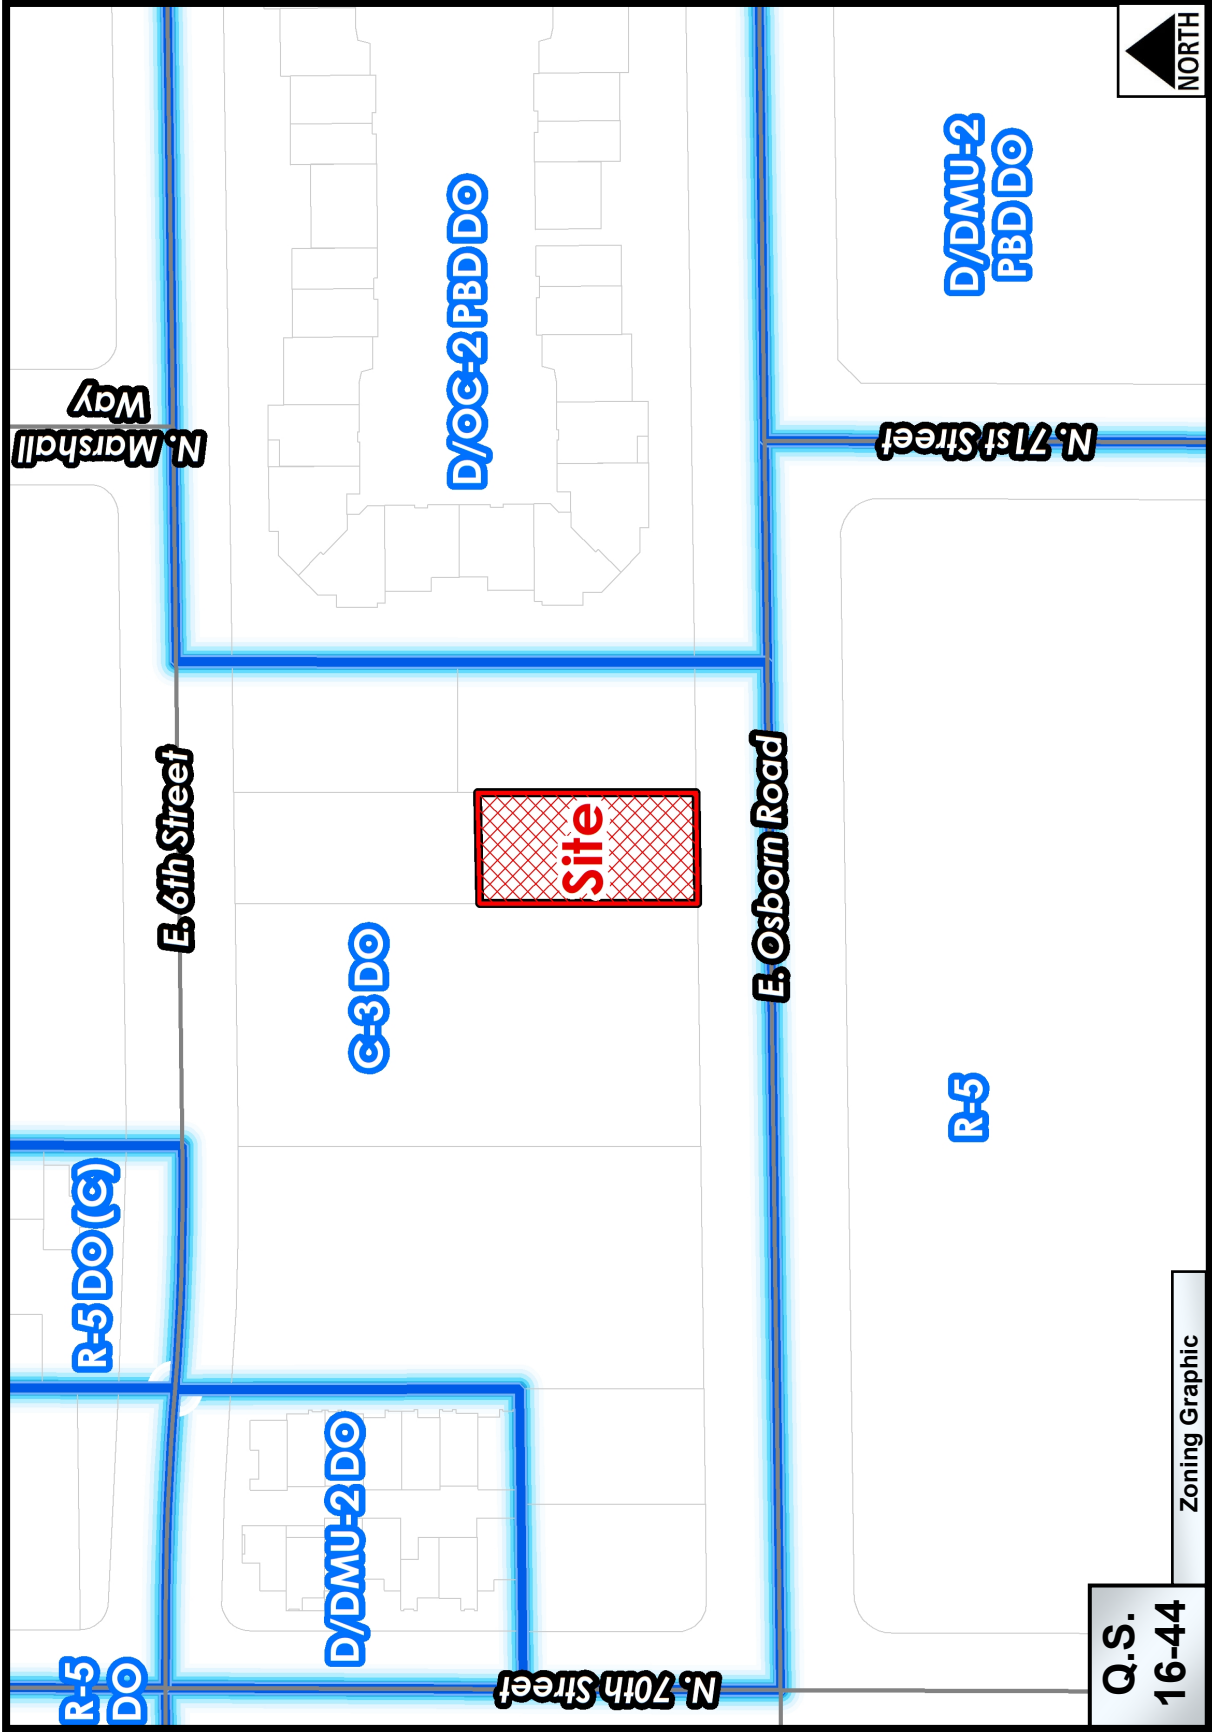

**Q.S.  
16-44**

**Context Aerial**

Q.S.  
16-44

Google Earth Pro Imagery

E. Osborn Rd

Close-up Aerial

1-DR-2020

Q.S.  
16-44

Zoning Graphic

Existing Zoning

1-DR-2020

Site Photo 1: Facing Northwest from Osborn Road

Site Photo 2: Facing Northwest from Property Entrance

Site Photo 3: Facing West from Driveway

Context Aerial

1-DR-2020

Close-up Aerial

1-DR-2020

Existing Zoning

1-DR-2020

**Aerial & Site Photo Locations**

Site Photo 1: Facing Northwest from Osborn Road

Site Photo 2: Facing Northwest from Property Entrance

Site Photo 3: Facing West from Driveway