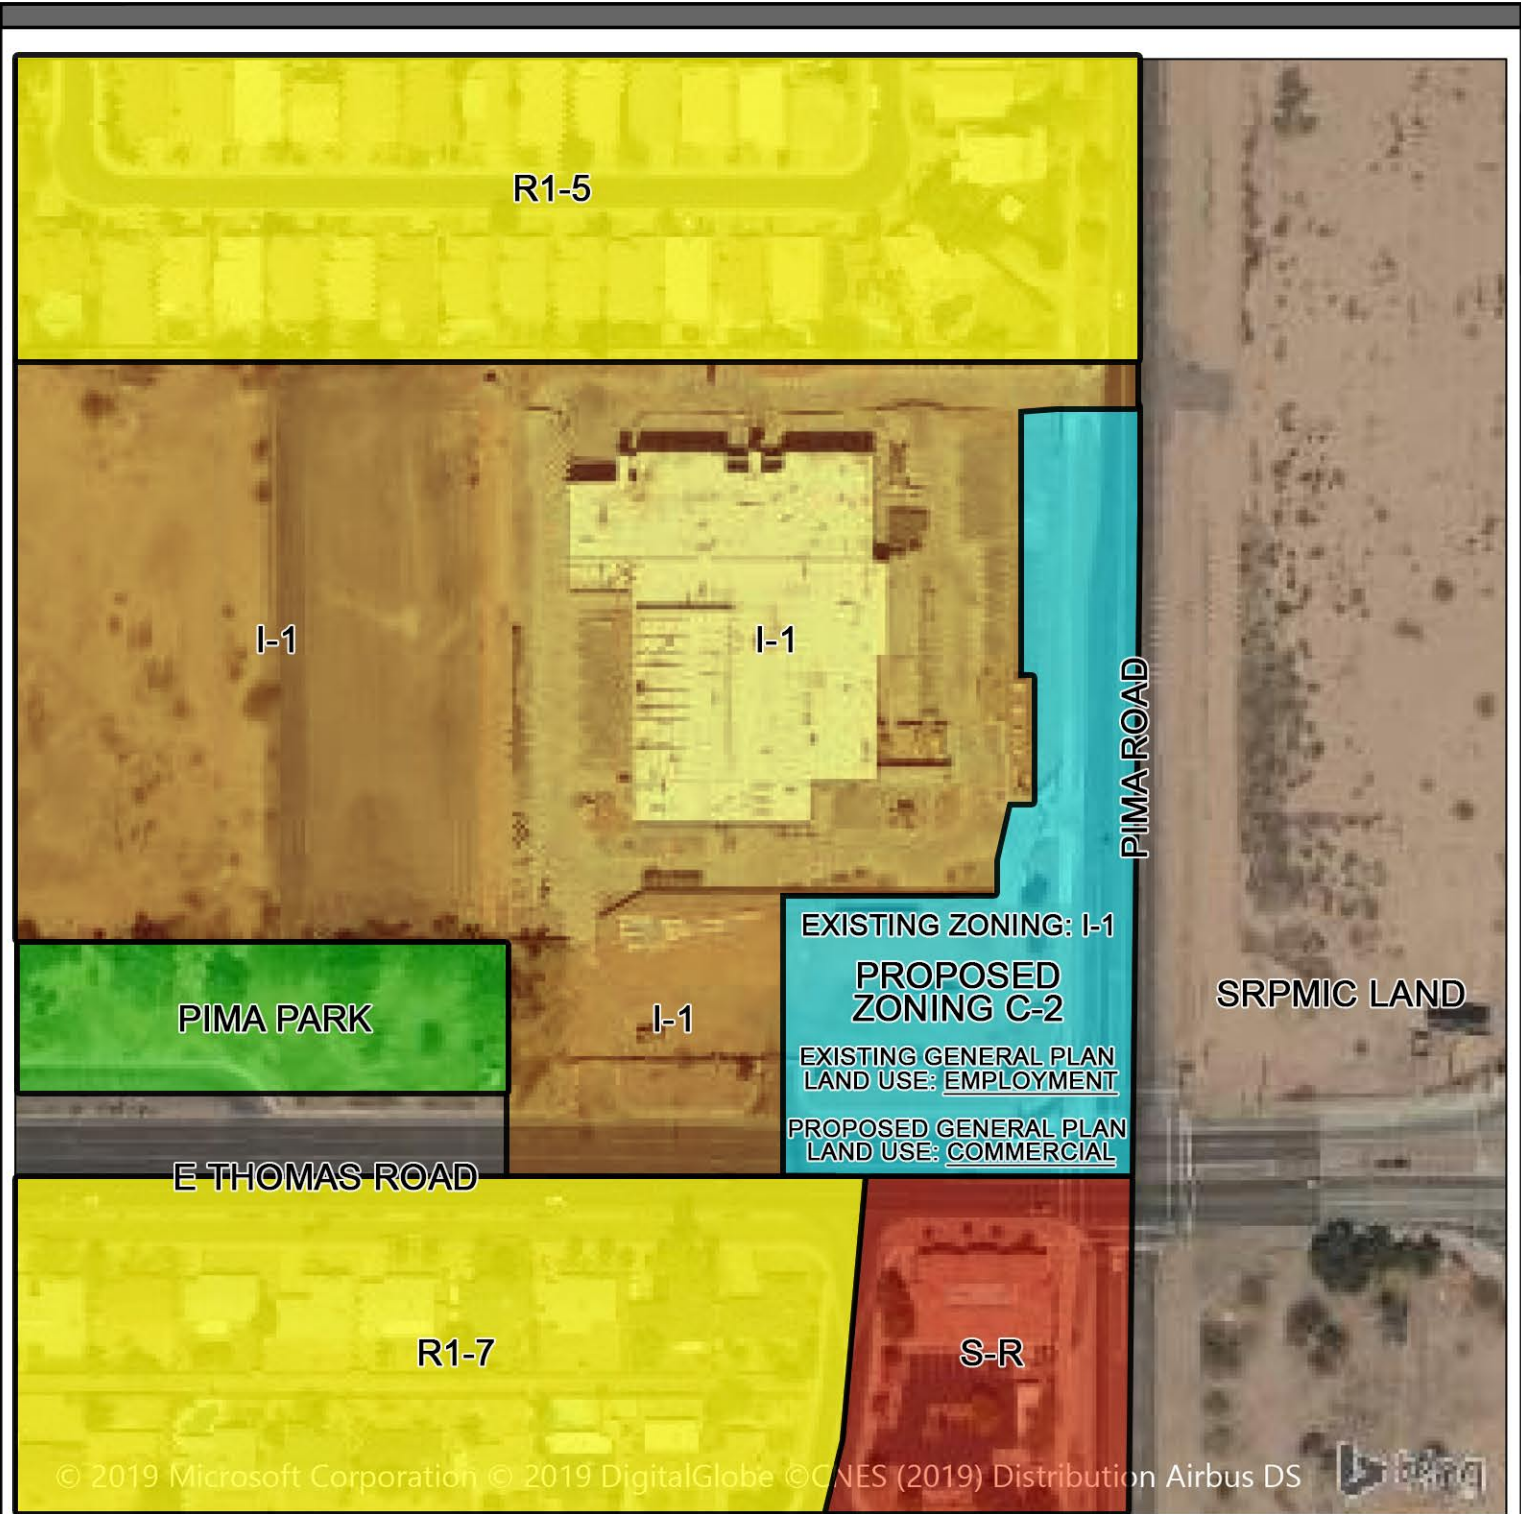

© 2019 Microsoft Corporation © 2019 DigitalGlobe © CNES (2019) Distribution Airbus DS

CONTEXT AERIAL - PROPOSED ZONING

SCALE: N.T.S.

Rezone

NWC Pima & Thomas
Scottsdale, AZ

5/28/19
PROJECT NO.: 18136