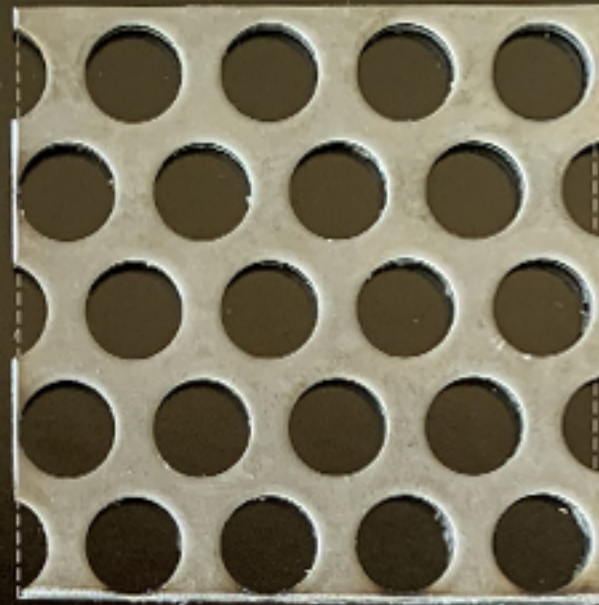

**J** MFR: By Trades  
COLOR: Natural

Guardrail Infill  
Woven Wire Mesh- Painted Color 'M'

**G** MFR: McNichols Perforated  
1" x 1" - .135 GA InterCrimp Weave

Decorative Vertical Louver  
Perforated Metal - Painted Color 'M'

**I** MFR: McNichols Perforated  
1/2" Rounded on 11/16" Staggered Row

Paint  
Painted on Items G,I

**M** MFR: Sherwin Williams - (LRV 6)  
COLOR: Seal Skin #SW7675

Standing Seam Metal Roofing  
Western Lock Standing Seam - 16" Spacing  
**N** MFR: Western States Metal Roofing  
COLOR: Dark Bronze