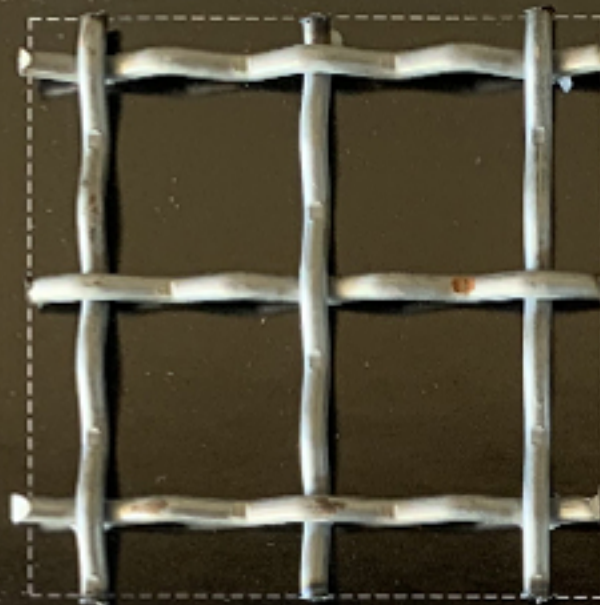

**D** MFG: Old Castle Superlite  
COLOR: Mojave Brown

Cast in Place Concrete

**K** MFG: By Trades  
COLOR: Natural Concrete

Breeze Block - Stacked Bond  
4" x 8" x 16" Sierra

**P** MFG: Oldcastle Superlite  
COLOR: Painted 'A'

# Materials Board Residential - 2 of 3

Entrada Scottsdale • Scottsdale, AZ  
Project Number: 18-2047-01 • Date: 12.20.19  
Design Review • DRB 2nd City Resubmittal

47-DR-2019  
12/31/2019

Accent Material  
Weathered Metal Panels

**J** MFR: By Trades  
COLOR: Natural

Guardrail Infill  
Woven Wire Mesh- Painted Color 'M'

**G** MFR: McNichols Perforated  
1" x 1" - .135 GA InterCrimp Weave

Decorative Vertical Louver  
Perforated Metal - Painted Color 'M'

**I** MFR: McNichols Perforated  
1/2" Rounded on 11/16" Staggered Row

Paint  
Painted on Items G,I

**M** MFR: Sherwin Williams - (LRV 6)  
COLOR: Seal Skin #SW7675

Standing Seam Metal Roofing  
Western Lock Standing Seam - 16" Spacing  
**N** MFR: Western States Metal Roofing  
COLOR: Dark Bronze