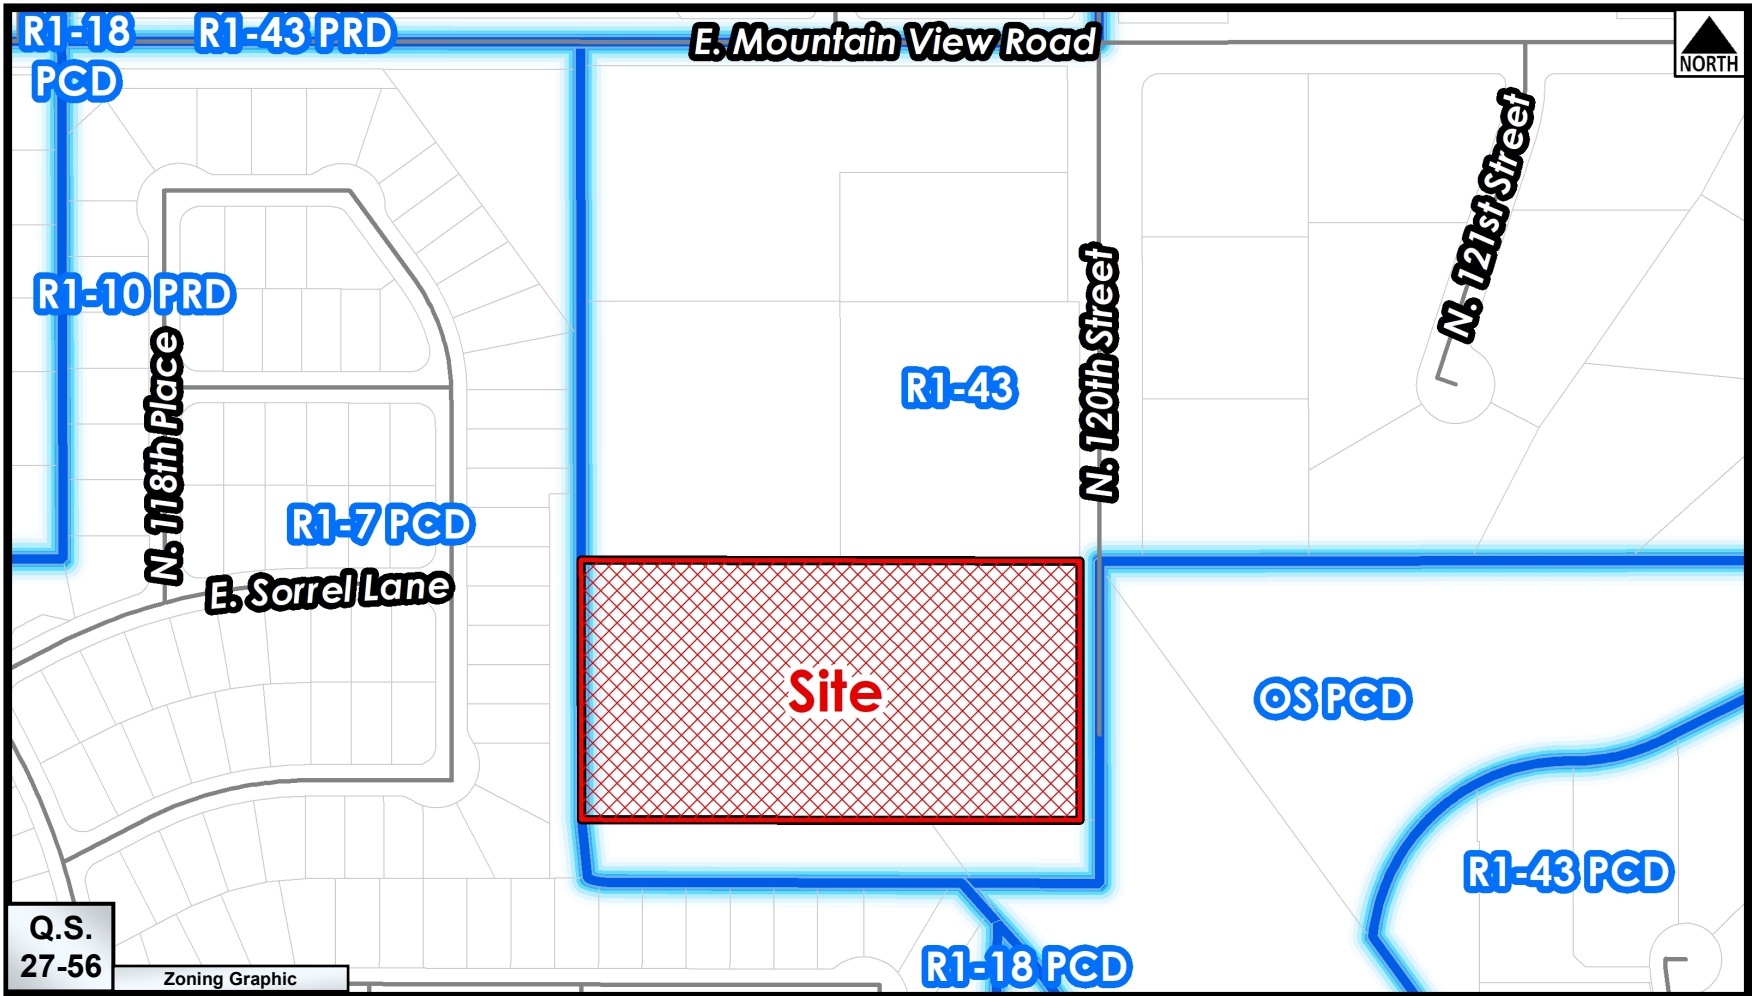

NORTH

Site

Montana
Ranch
Single-Family
Residential

Stonegate
Single-Family
Residential

Stonegate
Equestrian Park

Paradise
Heights
Single-Family
Residential

Salt River
Pima-Maricopa
Indian Community

Q.S.
27-56

Google Earth Pro Imagery

Context Aerial

4-UP-2020

Close-up Aerial

4-UP-2020

Q.S.
27-56

Zoning Graphic

Existing Zoning