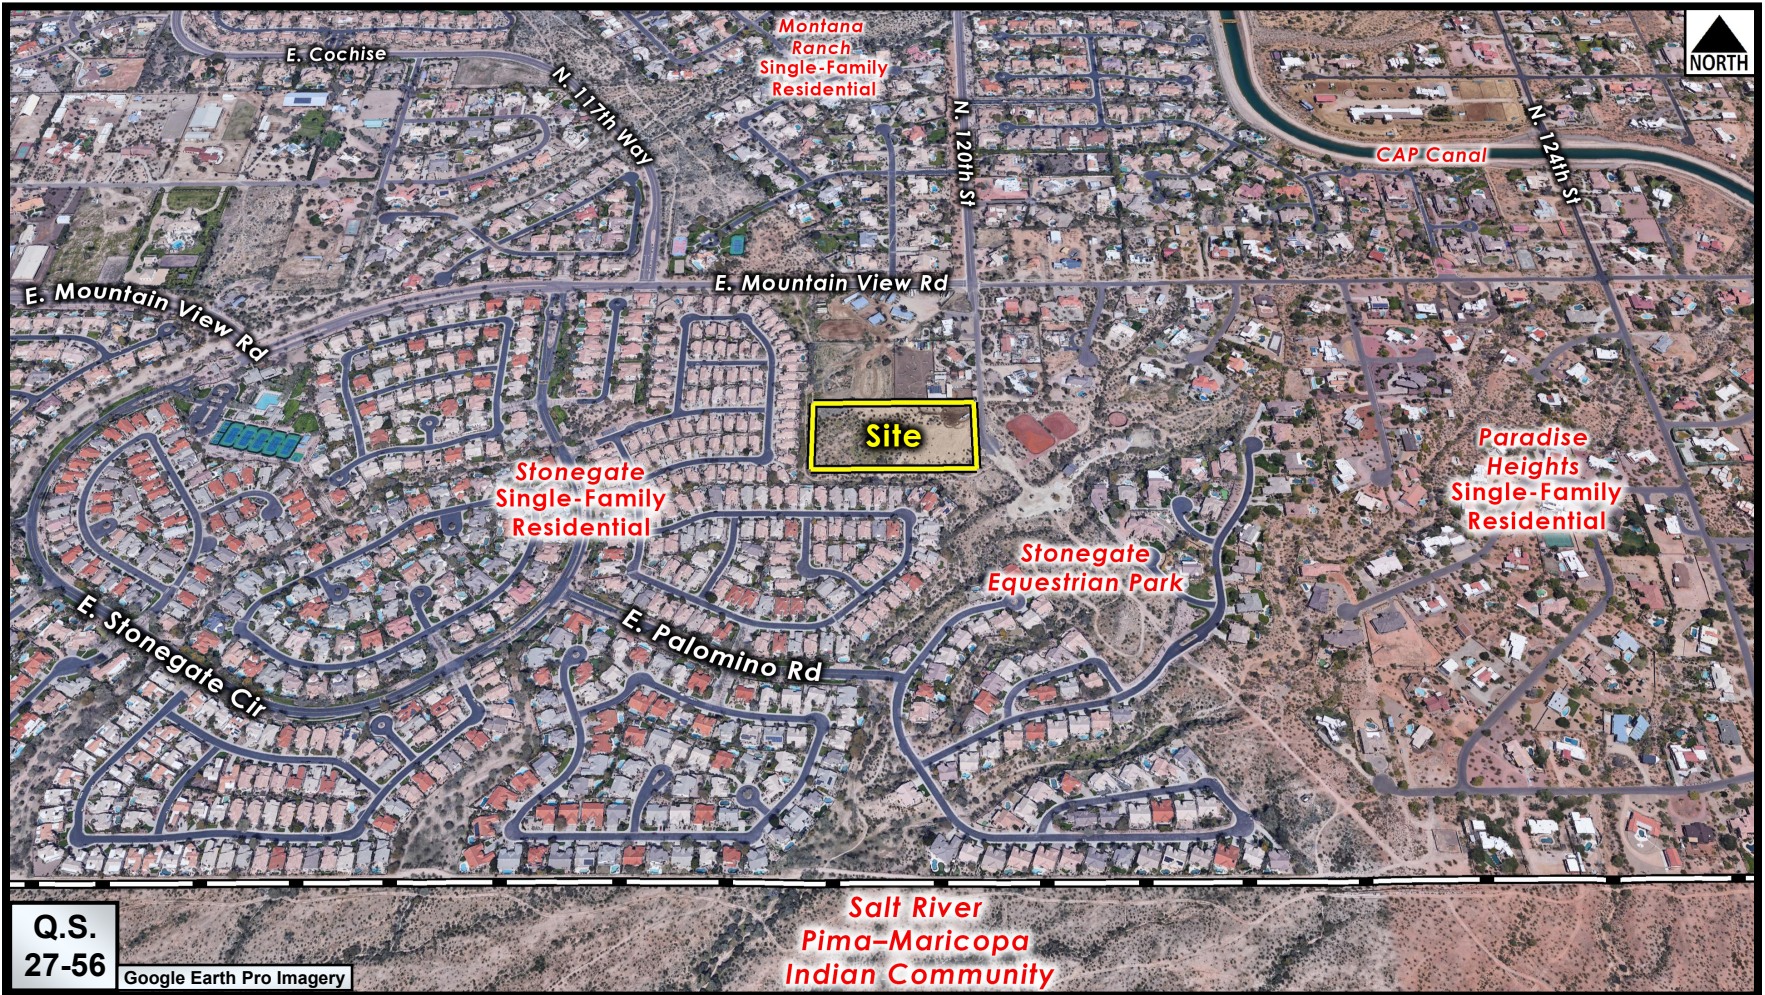

**THIS PROPERTY IS
PROTECTED BY
VIDEO SURVEILLANCE
TRESPASSERS WILL
BE PROSECUTED**

**NO
TRESPASSING**

THIS PROPERTY IS
PROTECTED BY
VIDEO SURVEILLANCE
TRESPASSERS WILL
BE PROSECUTED

NO STOPPING
OR PARKING
EXCEPT
AS SHOWN

NORTH

Site

Montana
Ranch
Single-Family
Residential

Stonegate
Single-Family
Residential

Stonegate
Equestrian Park

Paradise
Heights
Single-Family
Residential

Salt River
Pima-Maricopa
Indian Community

Q.S.
27-56

Google Earth Pro Imagery

Context Aerial

4-UP-2020

Close-up Aerial

4-UP-2020

Q.S.
27-56

Zoning Graphic

Existing Zoning