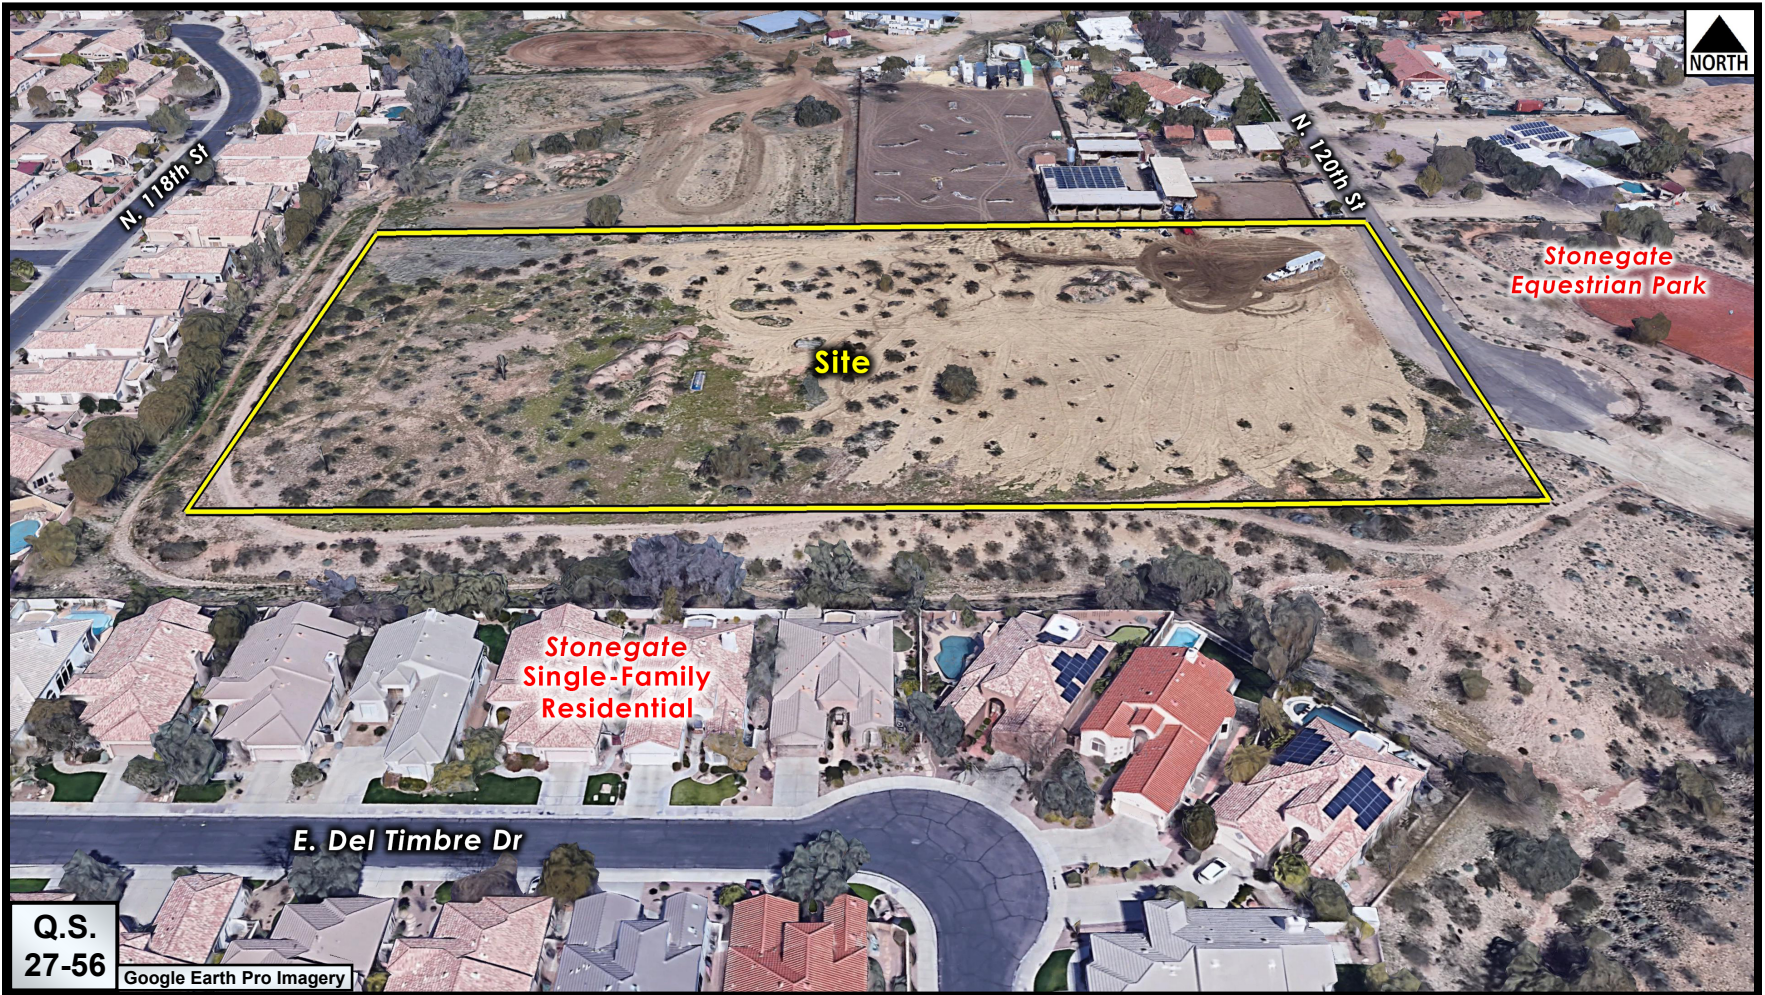

**THIS PROPERTY IS
PROTECTED BY
VIDEO SURVEILLANCE
TRESPASSERS WILL
BE PROSECUTED**

**NO
TRESPASSING**

THIS PROPERTY IS
PROTECTED BY
VIDEO SURVEILLANCE
TRESPASSERS WILL
BE PROSECUTED

NO STOPPING
OR PARKING
EXCEPT
AS SHOWN

NORTH

Site

Montana
Ranch
Single-Family
Residential

Stonegate
Single-Family
Residential

Stonegate
Equestrian Park

Paradise
Heights
Single-Family
Residential

Salt River
Pima-Maricopa
Indian Community

Q.S.
27-56

Google Earth Pro Imagery

Context Aerial

4-UP-2020

Close-up Aerial

4-UP-2020

Q.S.
27-56

Zoning Graphic

Existing Zoning