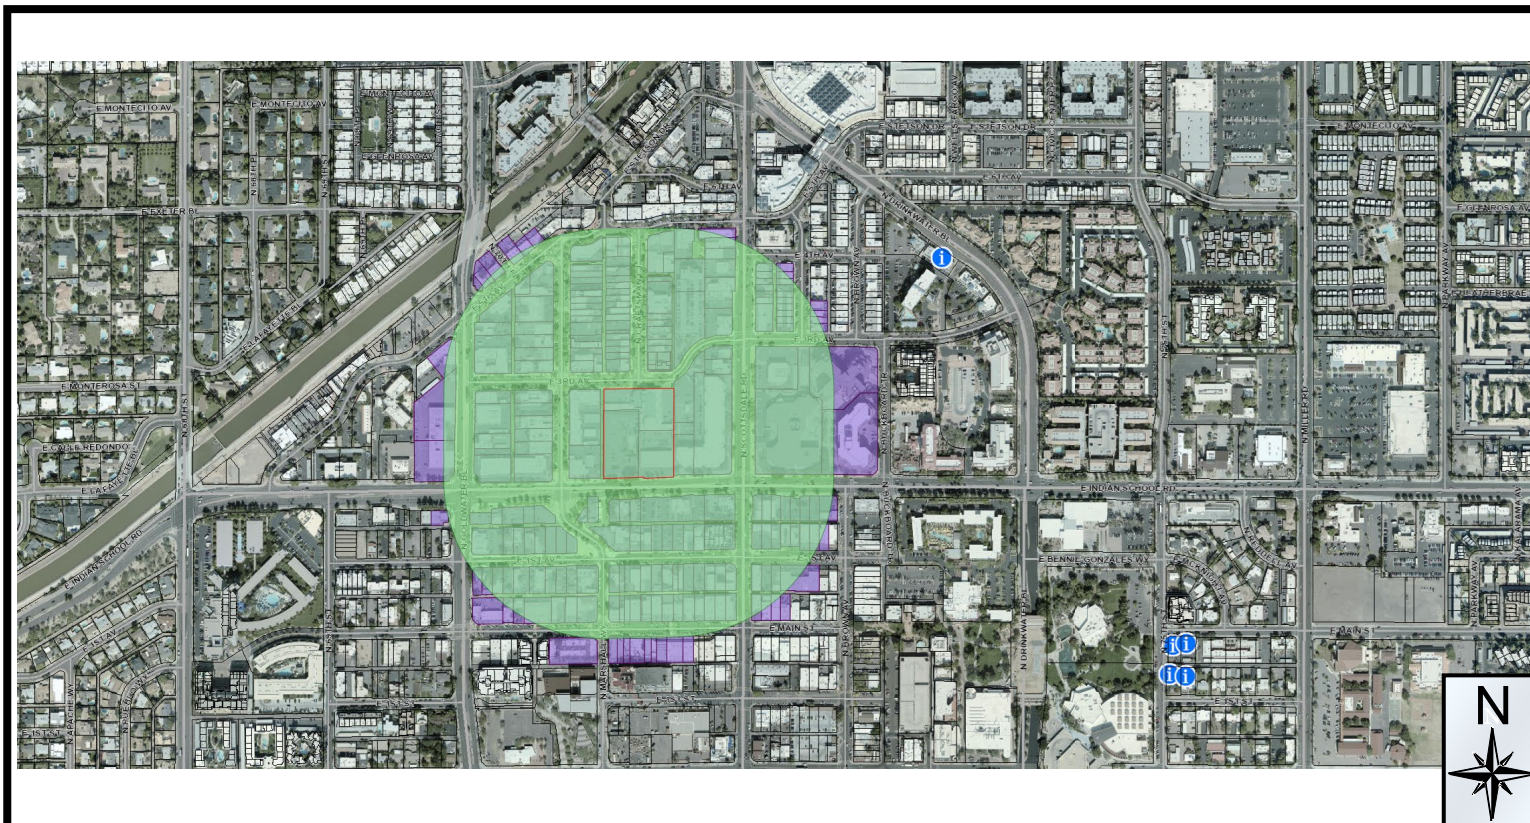

# City Notifications – Mailing List Selection Map The Kimsey (Triangle)

## Additional Notifications:

- Interested Parties List
- Adjacent HOA's
- P&Z E-Newsletter
- Facebook
- Nextdoor.com
- City Website-Projects in the hearing process

Pulled Labels  
January 25, 2020

## Map Legend:

-  Site Boundary
-  Properties within 750-foot

Postcards: 177

**10-ZN-2020**