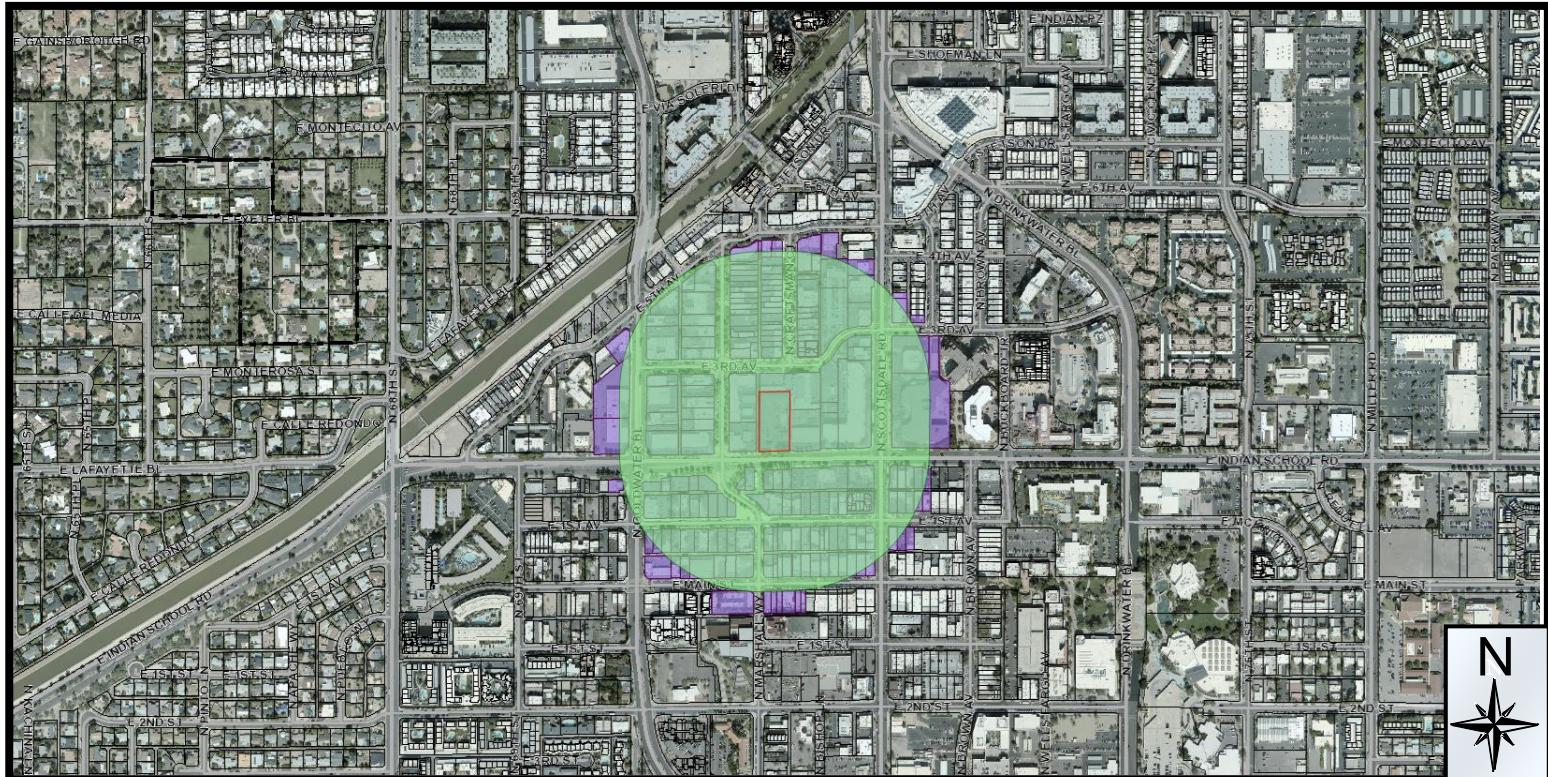

City Notifications – Mailing List Selection Map

The Triangle

Additional Notifications:

- Interested Parties List
- Adjacent HOA's
- P&Z E-Newsletter
- Facebook
- Nextdoor.com
- City Website-Projects in the hearing process

Pulled Labels
July 15, 2020

Map Legend:

Site Boundary

Properties within 750-foot

Postcards: 190

10-ZN-2020