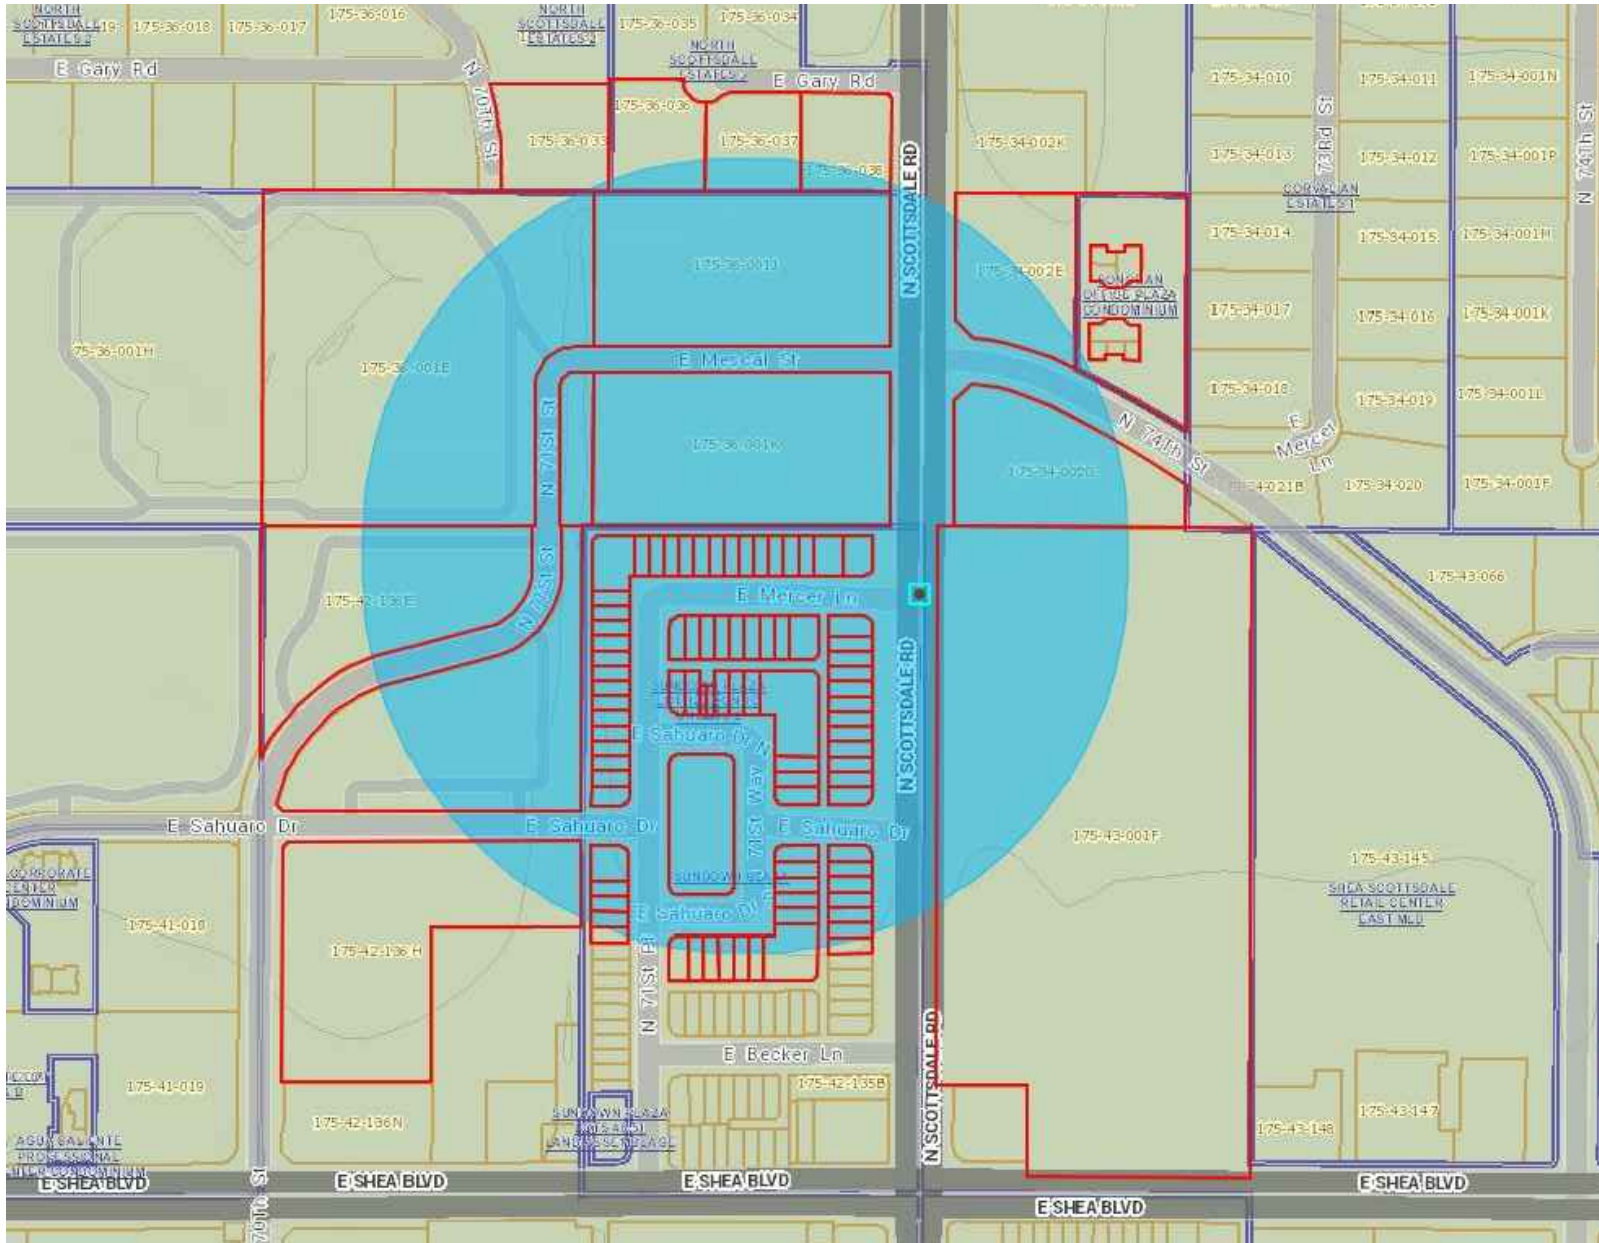

SKETCH

7120 E. MERCER LANE
SCOTTSDALE, AZ 85254
DATE: 08/21/2019

VALLEY LIGHT GALLERY - 750' RADIUS

ALINE
ARCHITECTURE CONCEPTS

7340 EAST MAIN STREET #210
SCOTTSDALE, AZ 85251
MADE WITH ALINE.COM

44-DR-2019
8/26/2019