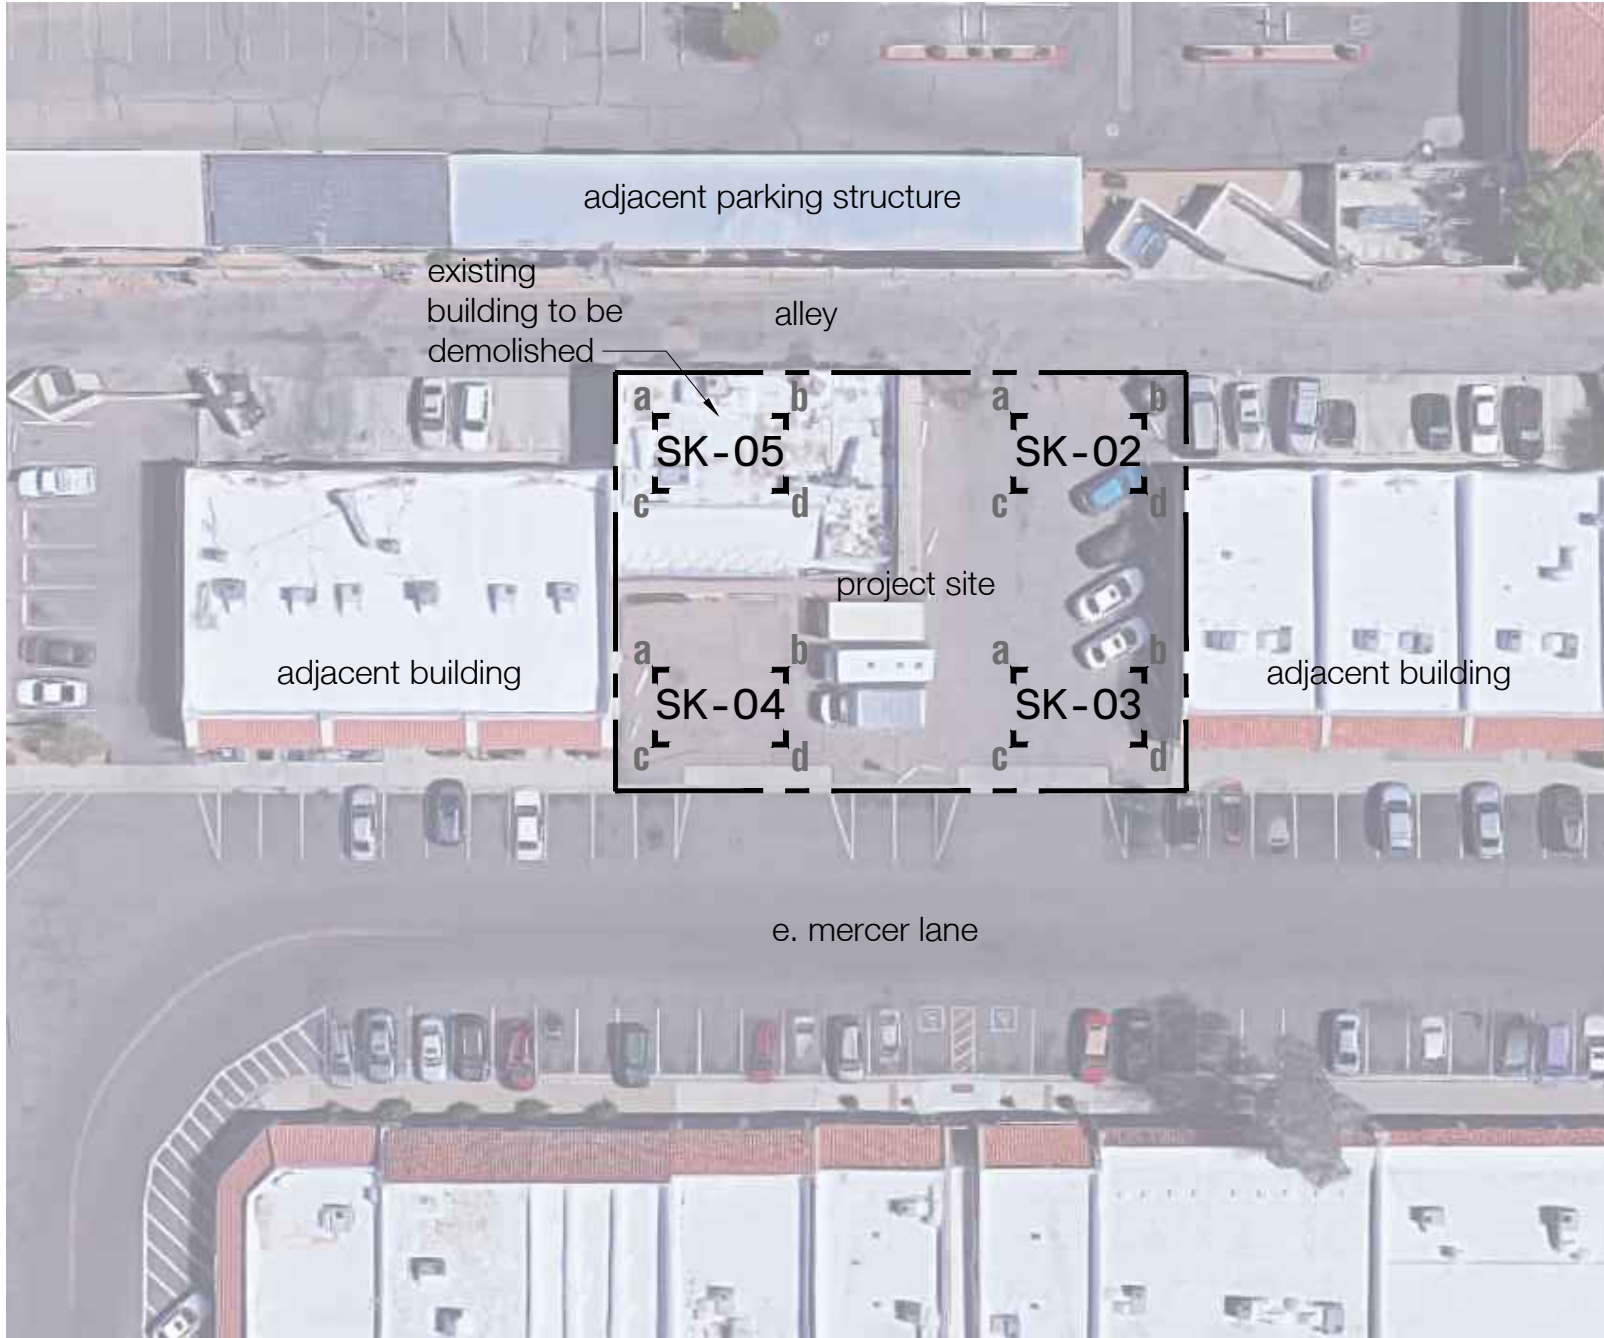

# SK-01

7120 E. MERCER LANE  
SCOTTSDALE, AZ 85254  
DATE: 08/21/2019

## VALLEY LIGHT GALLERY - EX. CONDITIONS KEY PLAN