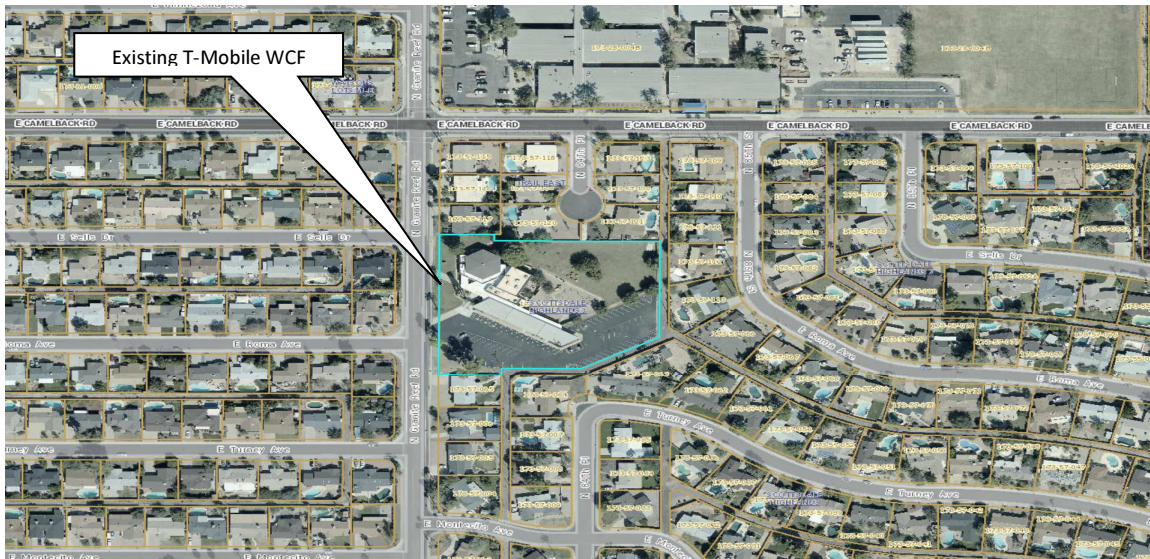

Community Notification

Dear Neighbor:

T-Mobile is committed to maintaining existing coverage and expanding network capacity to meet customer demand throughout the City of Scottsdale. T-Mobile has an existing Wireless Communication Facility (WCF) located in the Church Steeple at 4425 N Granite Reef Road, that provides residents, visitors and businesses with improved high quality reliable wireless service for both personal & business, in addition to enhancing emergency services in the area.

The existing WCF was originally permitted with City of Scottsdale (CUP) Conditional Use Permit (4-UP-2016), which is coming up for renewal. The existing WCF is not recognizable as a WCF, and one of the more aesthetically pleasing WCF's located in the City of Scottsdale. T-Mobile intends to submit an application to the City of Scottsdale to renew the CUP to allow the site to continue serving the community as is. No changes are being proposed.

In the meantime, please do not hesitate to contact me at (602) 326 0111 anytime with questions or concerns regarding this project, or email me at dmurphy@coal-creek.com

Alternatively, please contact Keith Niederer at the City of Scottsdale (480) 312-2953 or KNiederer@Scottsdaleaz.gov

Sincerely,

Declan Murphy
T-Mobile Project
2166 E. University Dr. #201
Tempe, AZ 85281
(602) 326 0111
dmurphy@coal-creek.com