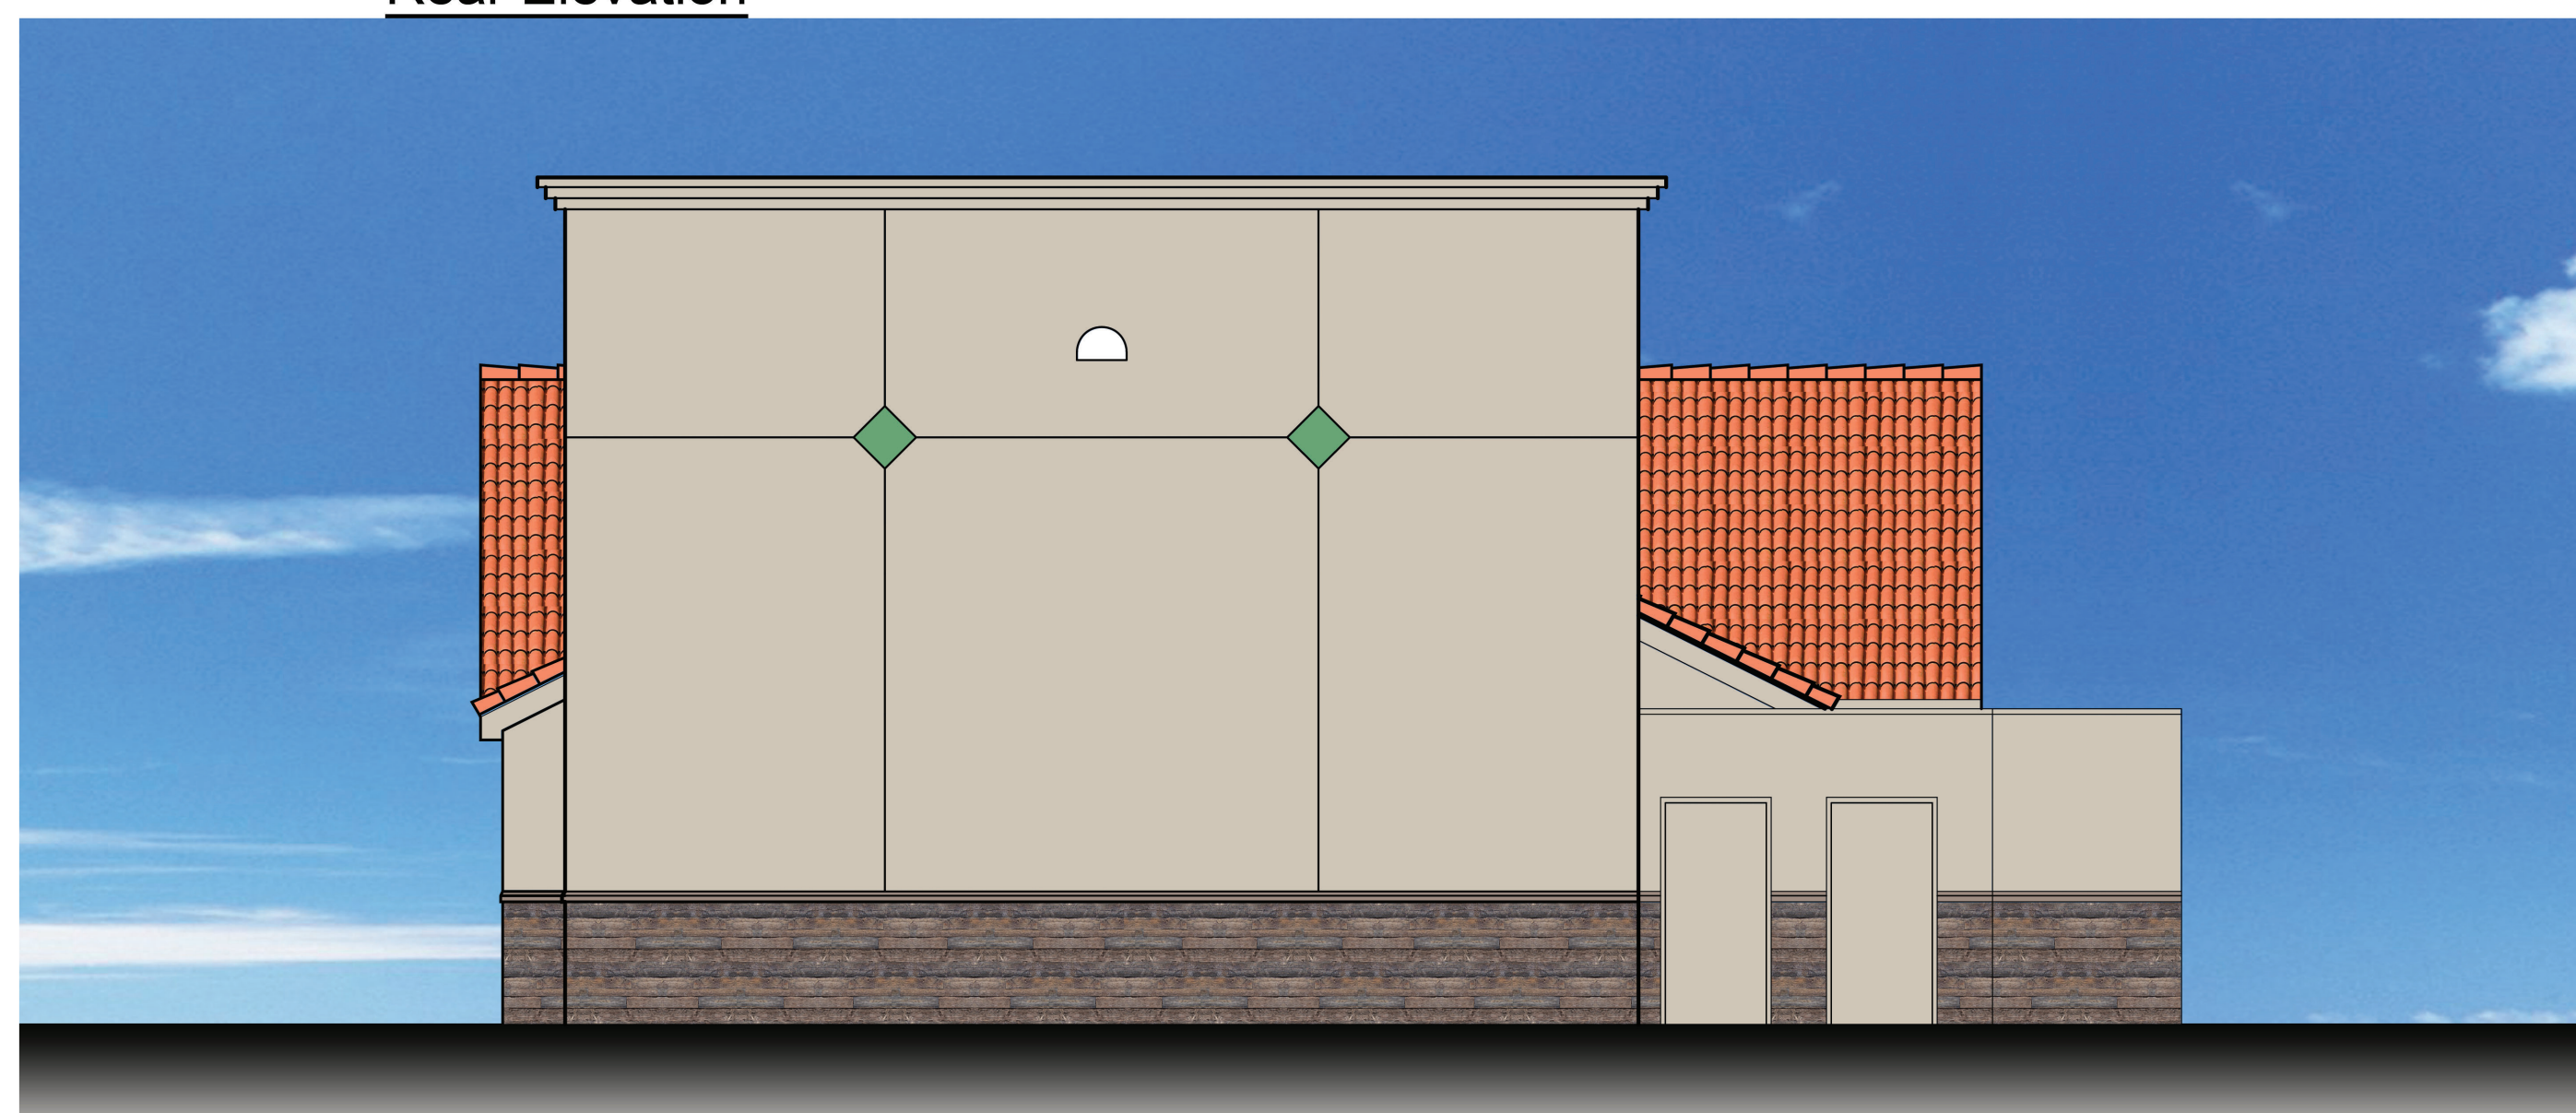

Front Elevation

Rear Elevation

Right Elevation

Left Elevation

- ROOF:
 STRAIGHT BARREL MISSION STYLE
 HISTORIC RED COLOR ROOF TILE
 COLOR: "HISTORIC RED" #129-01

- WALL FIELD FINISH:
 STUCCO SYSTEM:
 COLOR: SW #7036 "ACCESSIBLE BEIGE"

- ACCENT SQUARES:
 STUCCO SYSTEM:
 COLOR: SW #6739 "ECO GREEN"

- WALL BASE:
 CORONADO STONE:
 SERIES: BARN WOOD STONE
 COLOR: OLD FRONTIER

Christian Brother's Automotive
 Scottsdale, Arizona