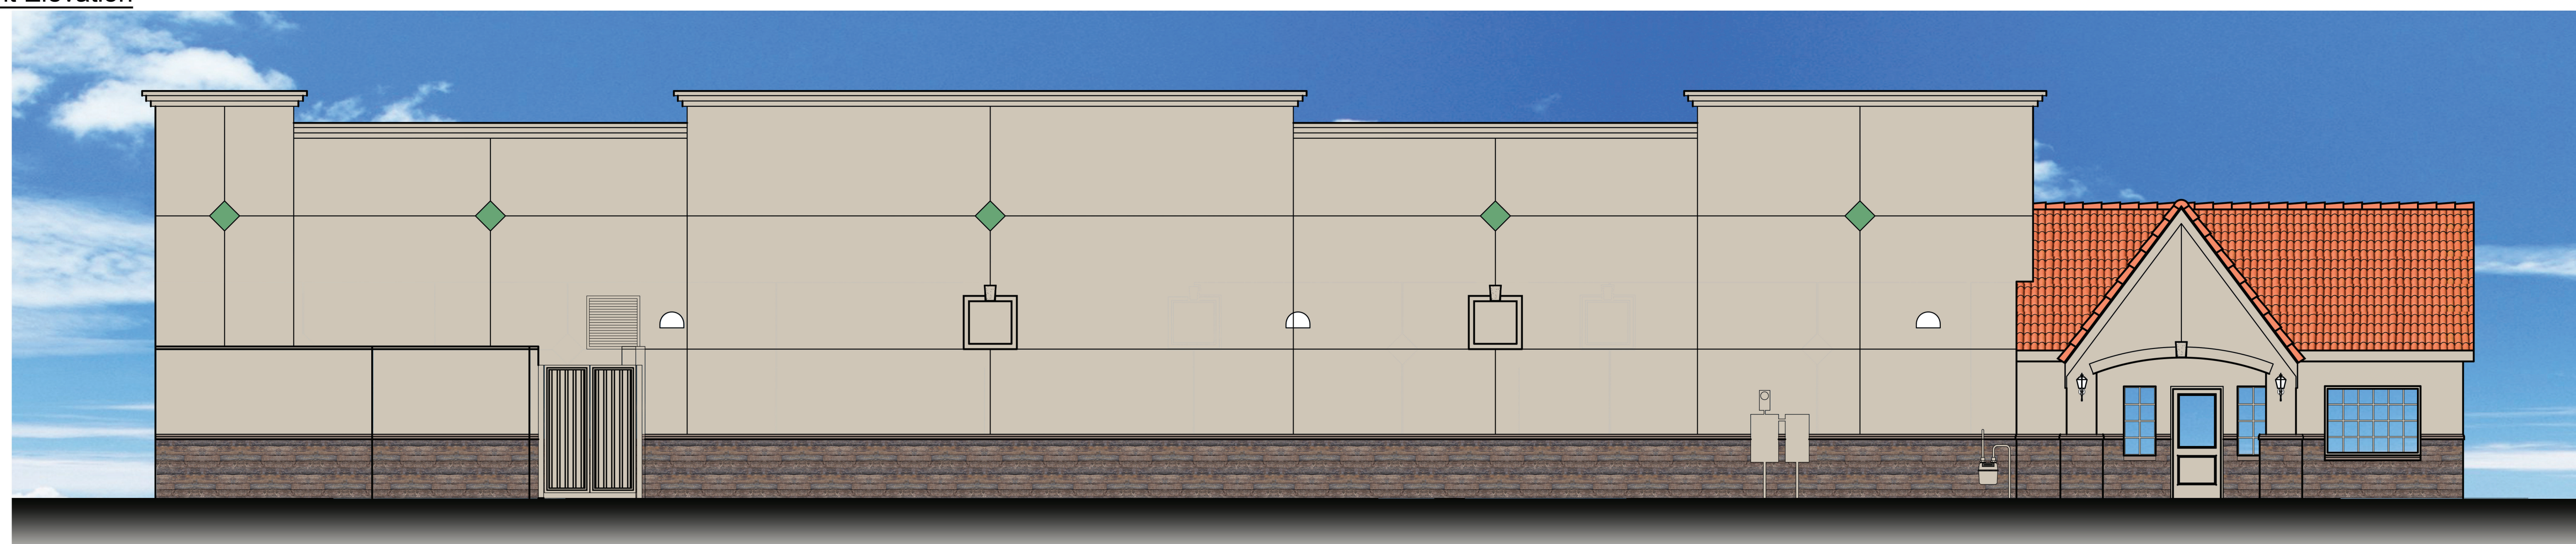

Front Elevation

Rear Elevation

Right Elevation

Left Elevation

- ROOF:
 STRAIGHT BARREL MISSION STYLE
 HISTORIC RED COLOR ROOF TILE
 COLOR: "HISTORIC RED" #129-01

- WALL FIELD FINISH:
 STUCCO SYSTEM:
 COLOR: SW #7036 "ACCESSIBLE BEIGE"

- ACCENT SQUARES:
 STUCCO SYSTEM:
 COLOR: SW #6739 "ECO GREEN"

- WALL BASE:
 CORONADO STONE:
 SERIES: BARN WOOD STONE
 COLOR: OLD FRONTIER

Christian Brother's Automotive
 Scottsdale, Arizona