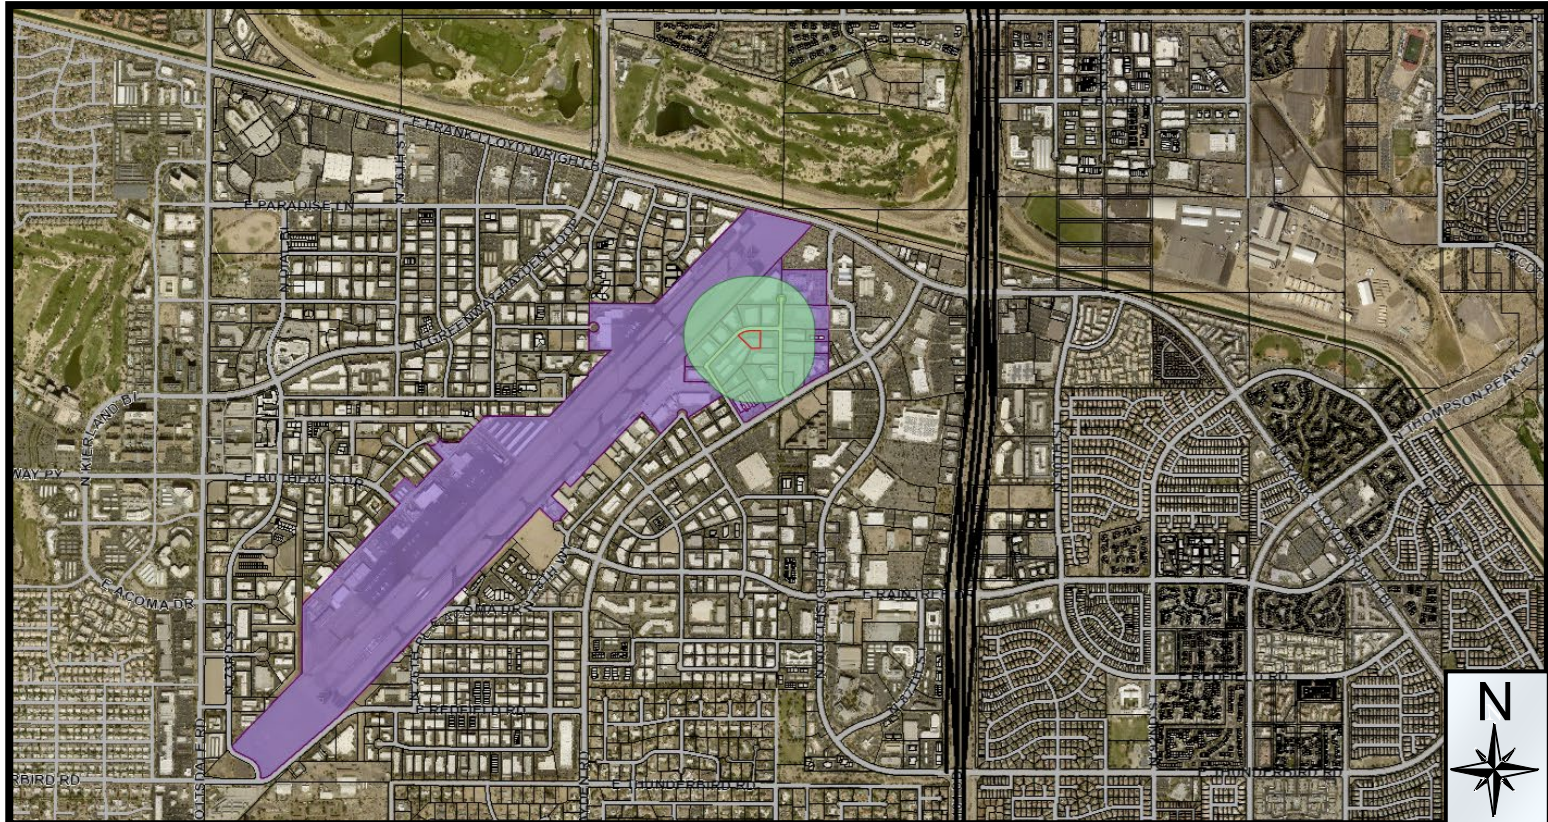

City Notifications – AT&T W384 / CMC Golf Monopalm

Additional Notifications:

- Interested Parties List
- Adjacent HOA's
- P&Z E-Newsletter
- Facebook
- Nextdoor.com
- City Website-Projects in the hearing process

Pulled Labels
May 9, 2022

Map Legend:

Site Boundary

Properties within 750-feet

Postcards: 97

6-UP-2011#3