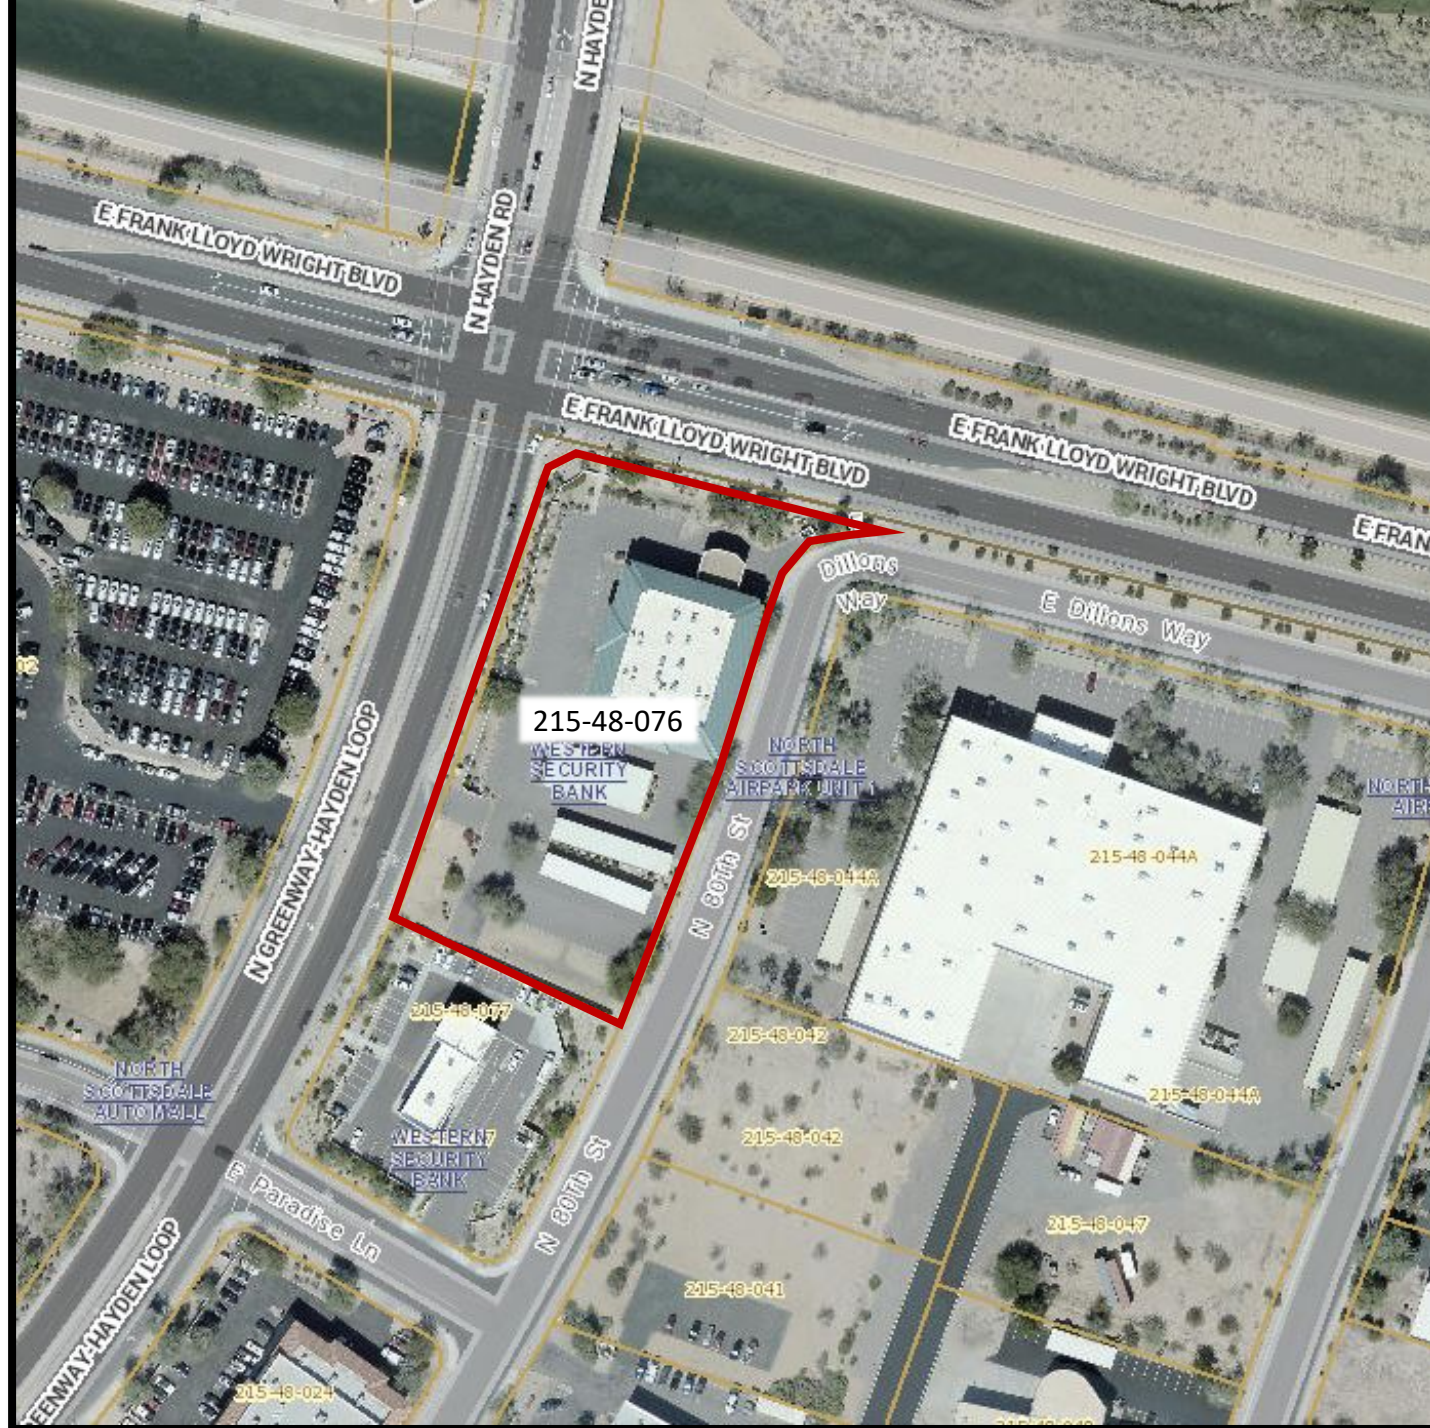

Context Map

16277 N
Greenway-Hayden Loop

APN #: 215-48-076

Zoning I-1

16277 N
Greenway-Hayden Loop
APN #: 215-48-076

16277 N
Greenway-Hayden Loop
APN #: 215-48-076

E. Frank Lloyd Wright Blvd.

N. Greenway Hayden Loop