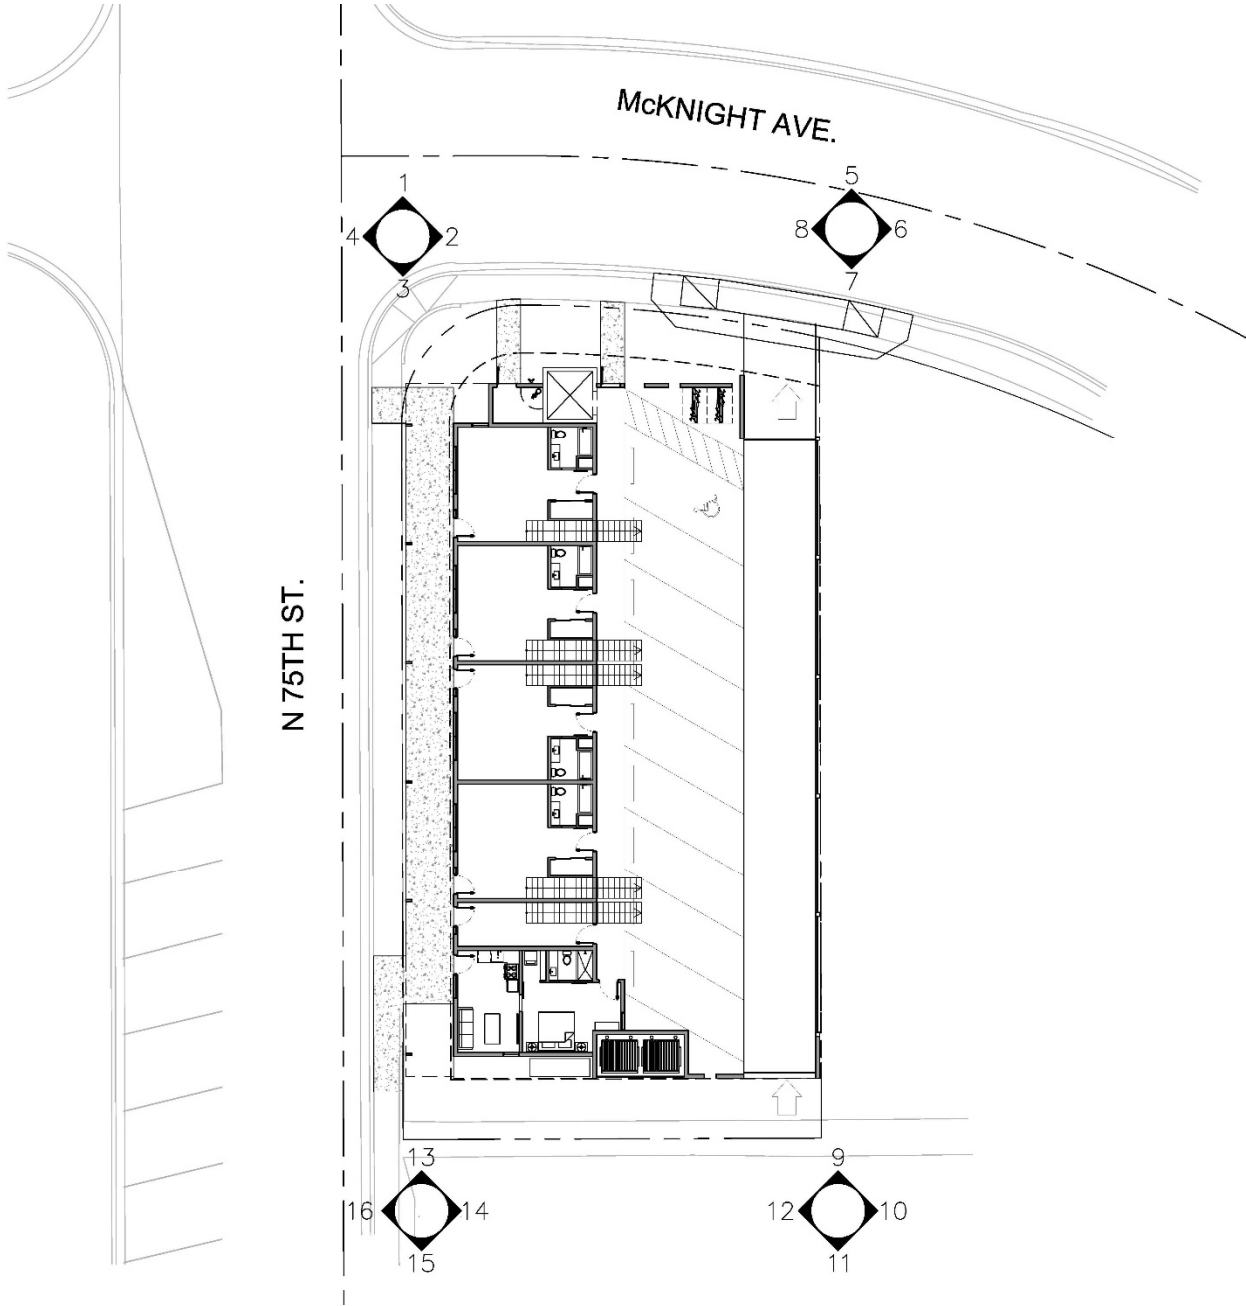

CONTEXT PHOTOS MAP – PALO ON 75TH

3961 N. 75<sup>th</sup> Street, Scottsdale, AZ 85251

APN: 130-25-110A

#

#

#

SITE PLAN EXHIBIT

NTS

CONTEXT PHOTOS EXHIBIT - PALO ON 75TH

3961 N. 75<sup>th</sup> Street, Scottsdale, AZ 85251

APN: 130-25-110A

PHOTO 1

PHOTO 2

PHOTO 3

PHOTO 4

PHOTO 5