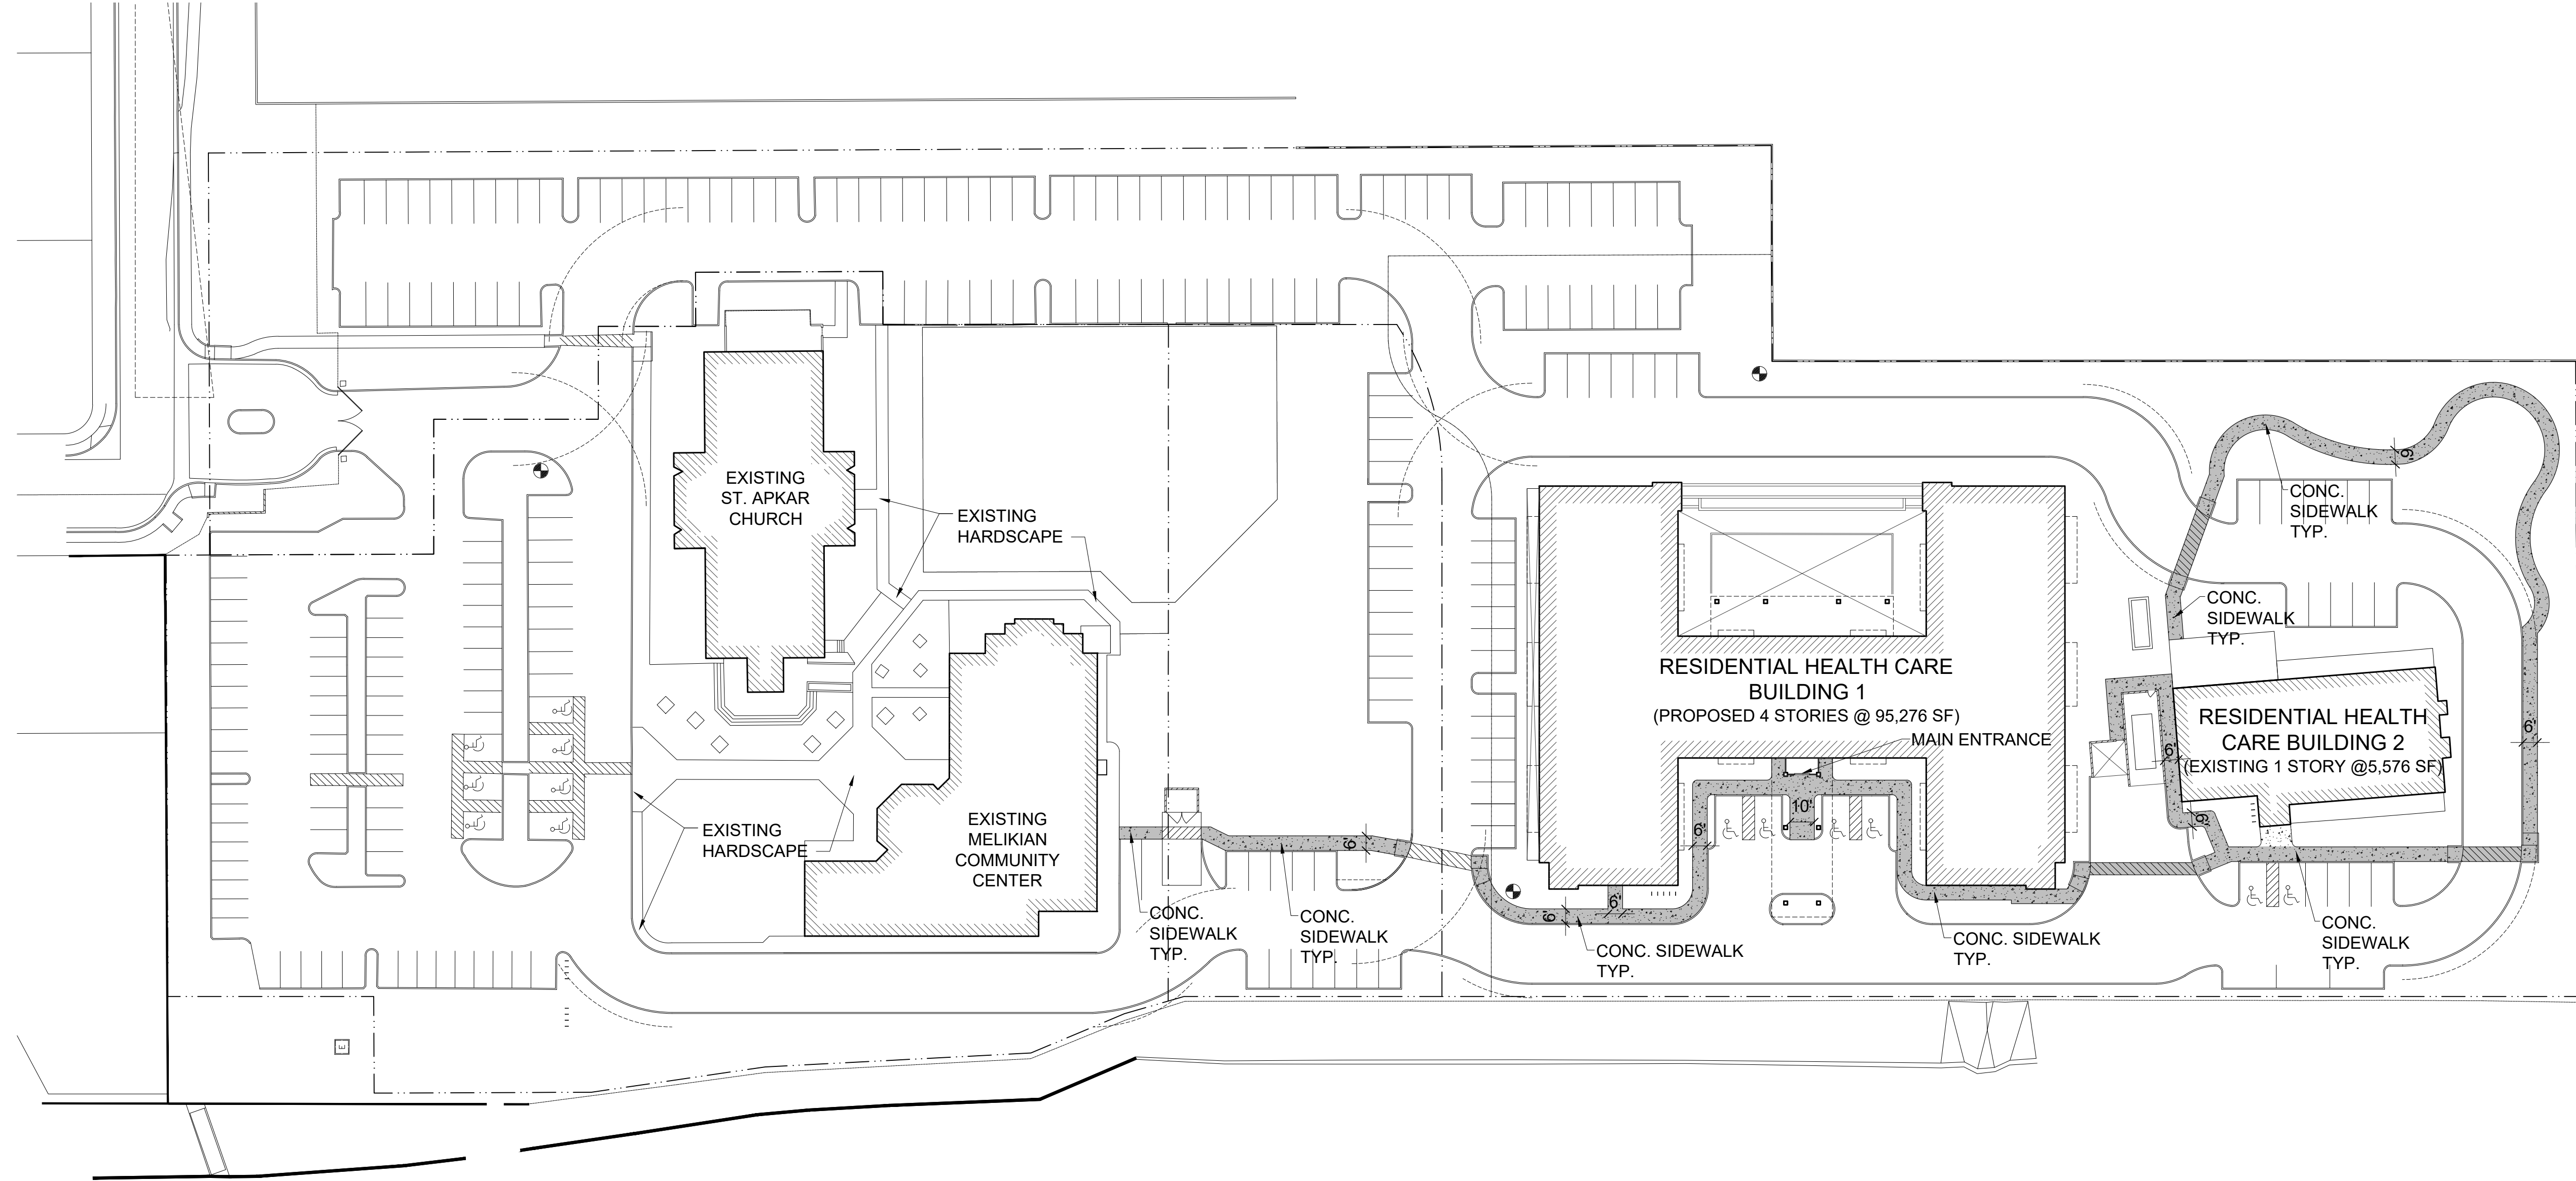

VICINITY MAP
N.T.S.

aakai architecture + interiors
7855 N. WILLOW RD #108 SCOTTSDALE, ARIZONA 85250
480.588.8532
aakai.com
© 2020

**MEGERDICHIAN
SENIOR CENTER**
8849 E. CHOLLA ST.
SCOTTSDALE, AZ 85260

PRE-CONSTRUCTION PHASE		
NO.	ISSUED FOR:	DATE
1	REZONING & C.U.P.	12-13-2018
2	REZONING & C.U.P. 2nd Review	10-06-2020
3	REZONING & C.U.P. 3rd Review	12-09-2020

CONSTRUCTION PHASE		
REV.	BULLETIN #	DATE

SHEET TITLE

HARDSCAPE PLAN

SCALE: 1" = 40'
DATE: 12/09/2020
JOB NUMBER: 1727-00

A03

1 HARDSCAPE PLAN
scale: 1" = 40'