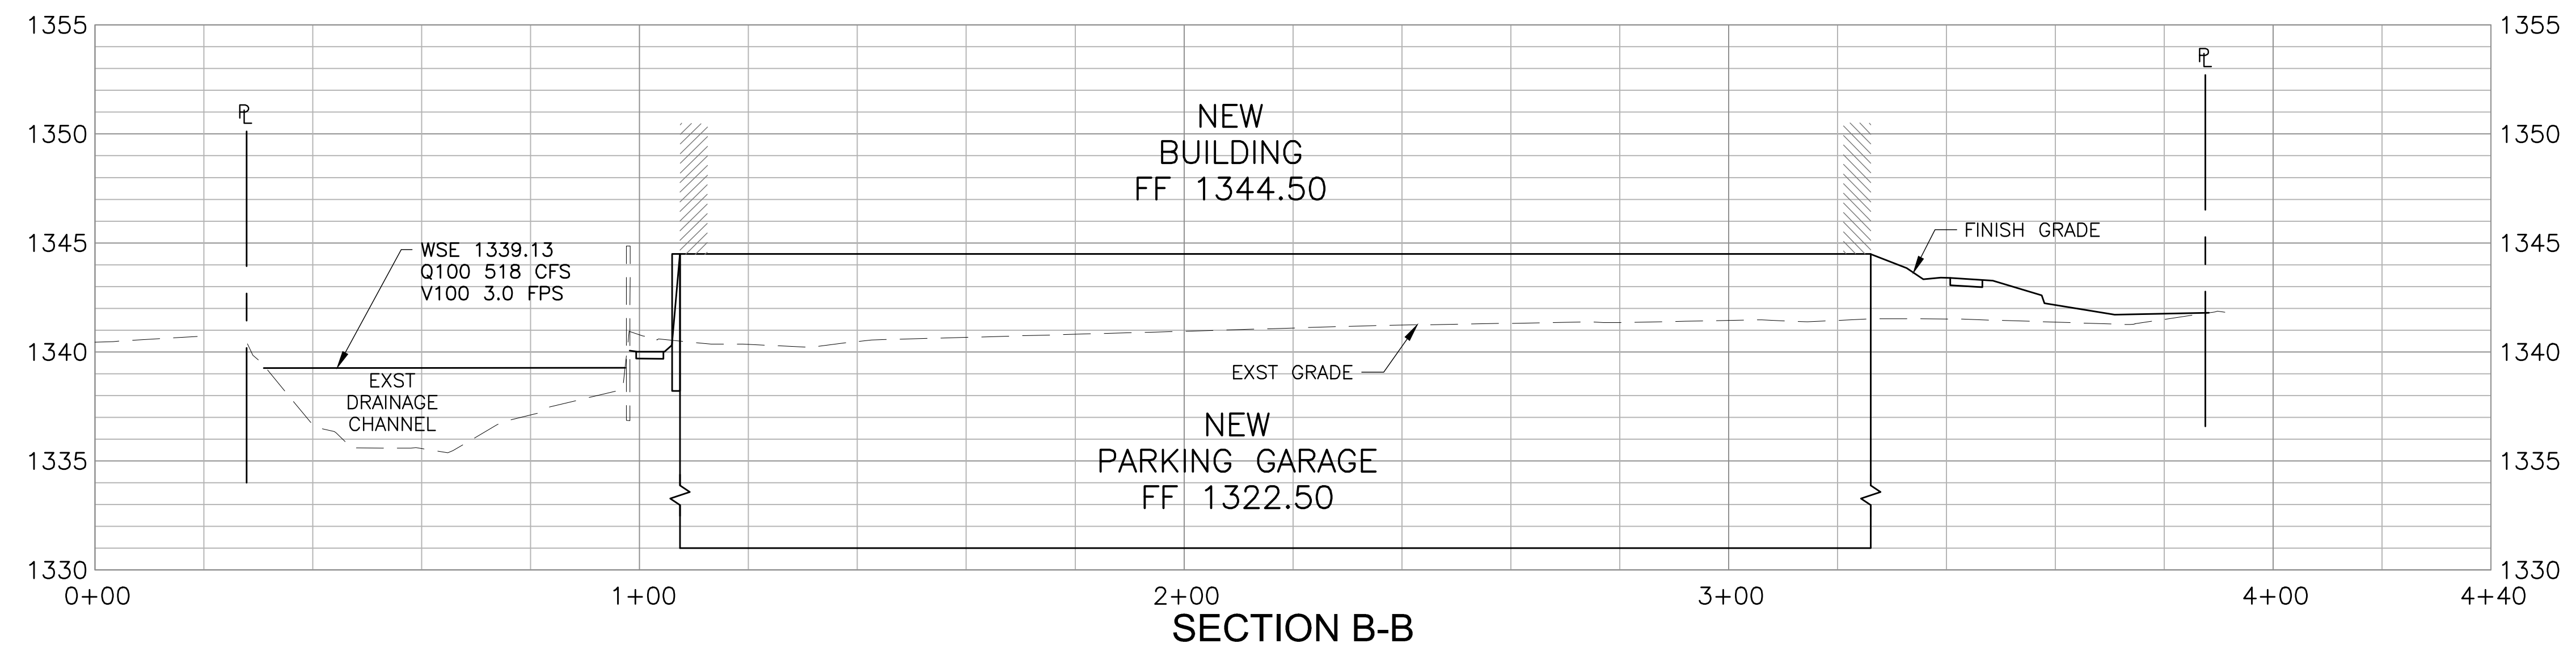

500 Washington Avenue South, Suite 1080
Minneapolis, MN 55415
p 612.339.5508 | f 612.339.5382
www.esgarch.com

C. Shannon Mauck

G:\2021\112028_Gold_Dust_Apartments\CA0\112028_PRELIM\SITE.dwg 09/02/2023

CROSS SECTIONS