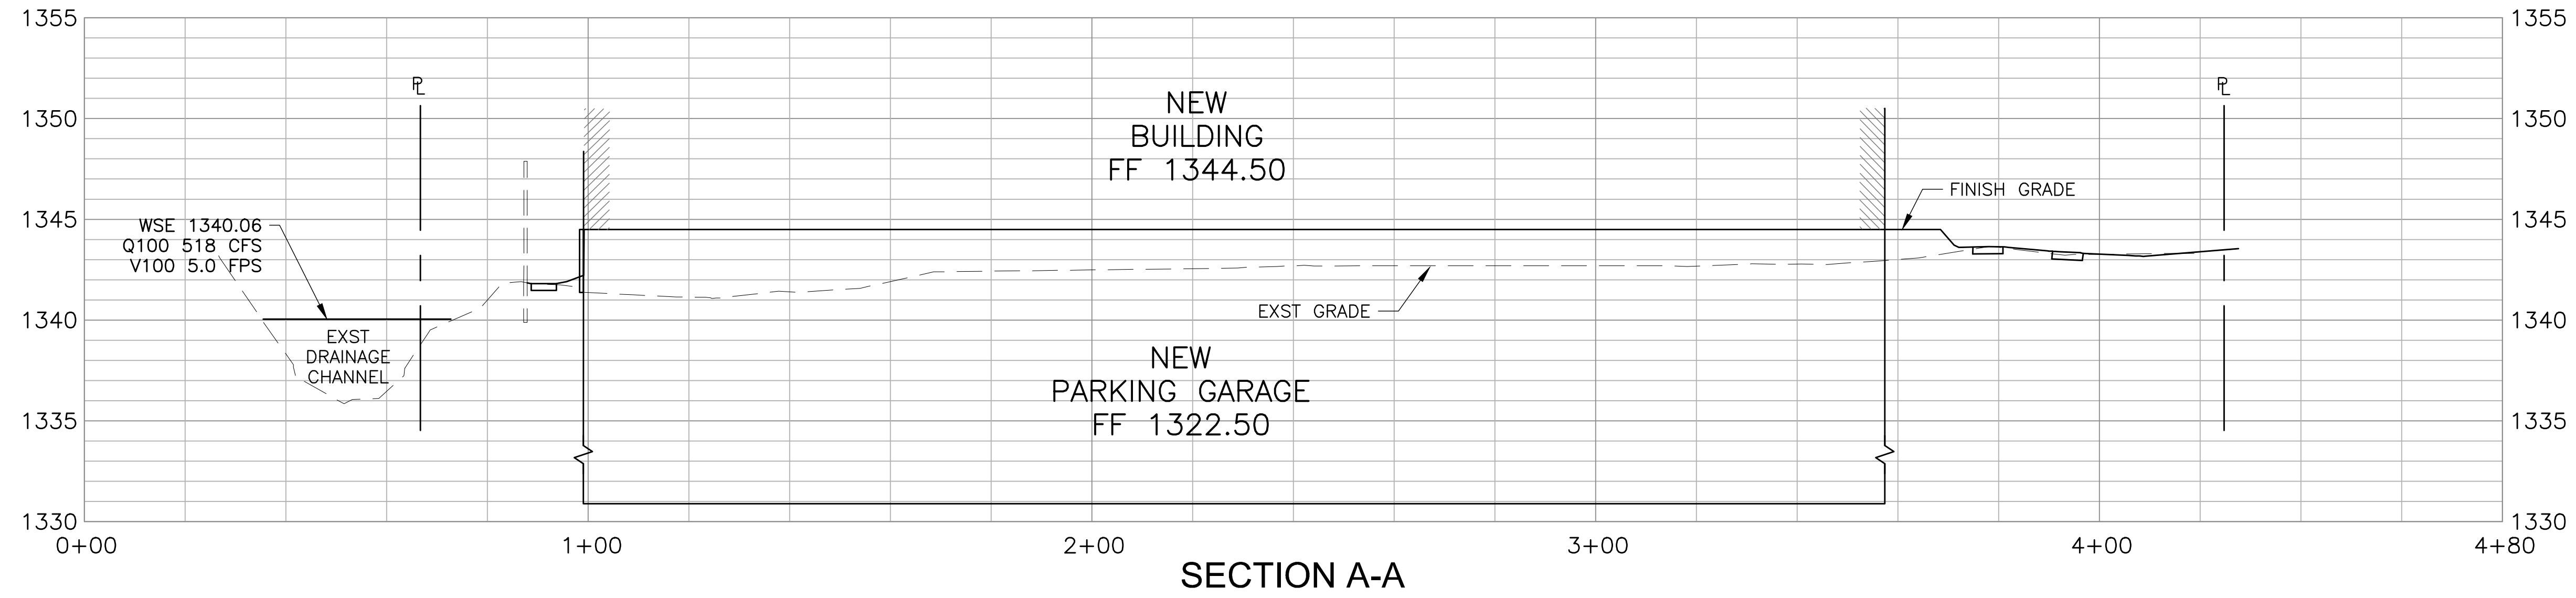

500 Washington Avenue South, Suite 1080
Minneapolis, MN 55415
p 612.339.5508 | f 612.339.5382
www.esgarch.com

C. Shannon Mauck

G:\2021\112028_Gold_Dust_Apartments\CA0\112028_PRELIM\SITE.dwg 09/02/2023

CROSS SECTIONS