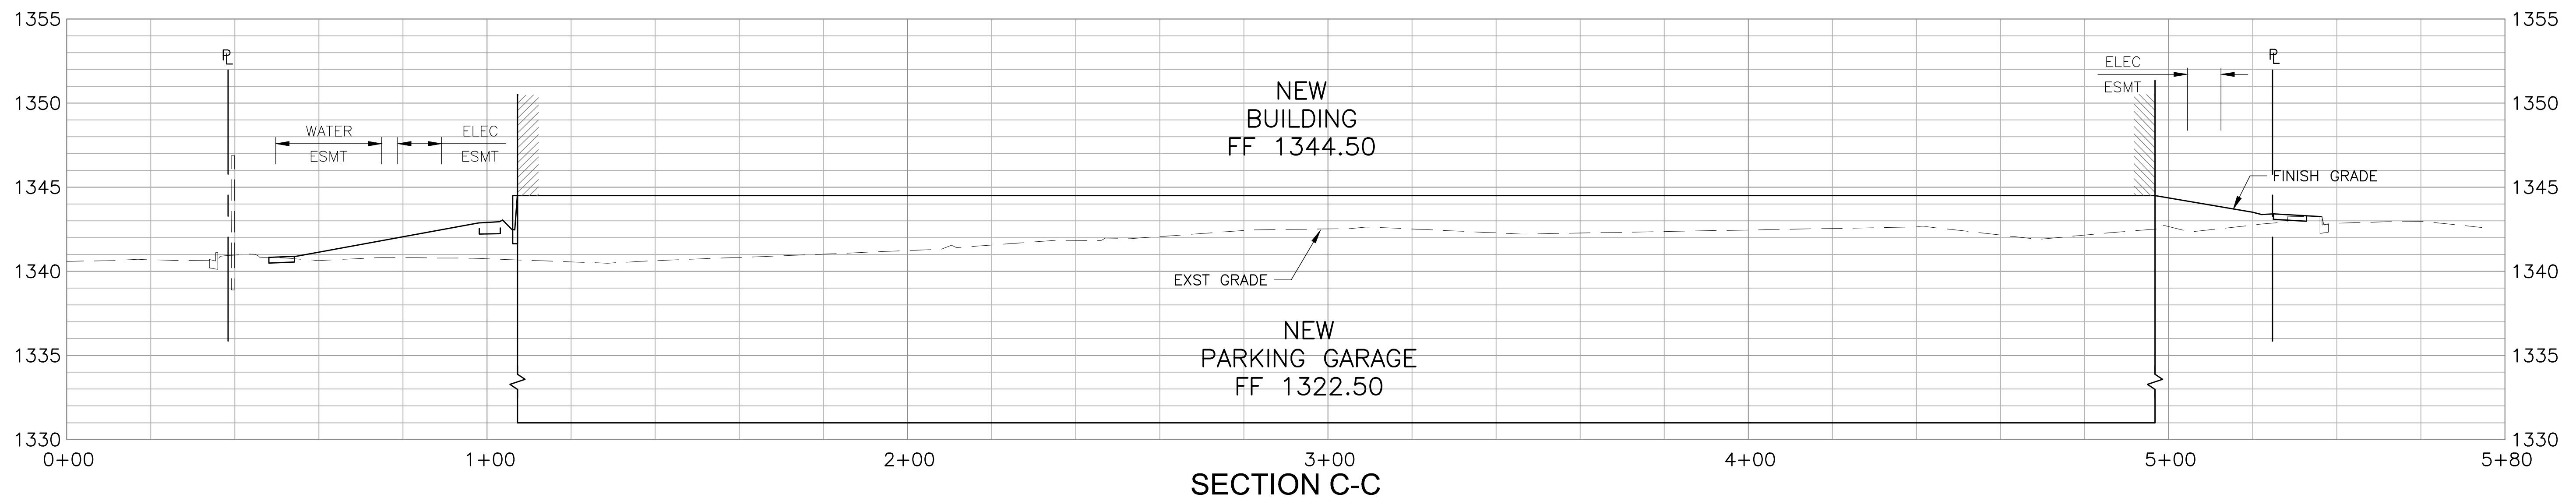

500 Washington Avenue South, Suite 1080
Minneapolis, MN 55415
p 612.339.5508 | f 612.339.5382
www.esgarch.com

C. Shannon Mauck

G:\2021\112028_Gold_Dust_Apartments\CA0\112028_PRELIM\SITE.dwg 09/02/2023

CROSS SECTIONS