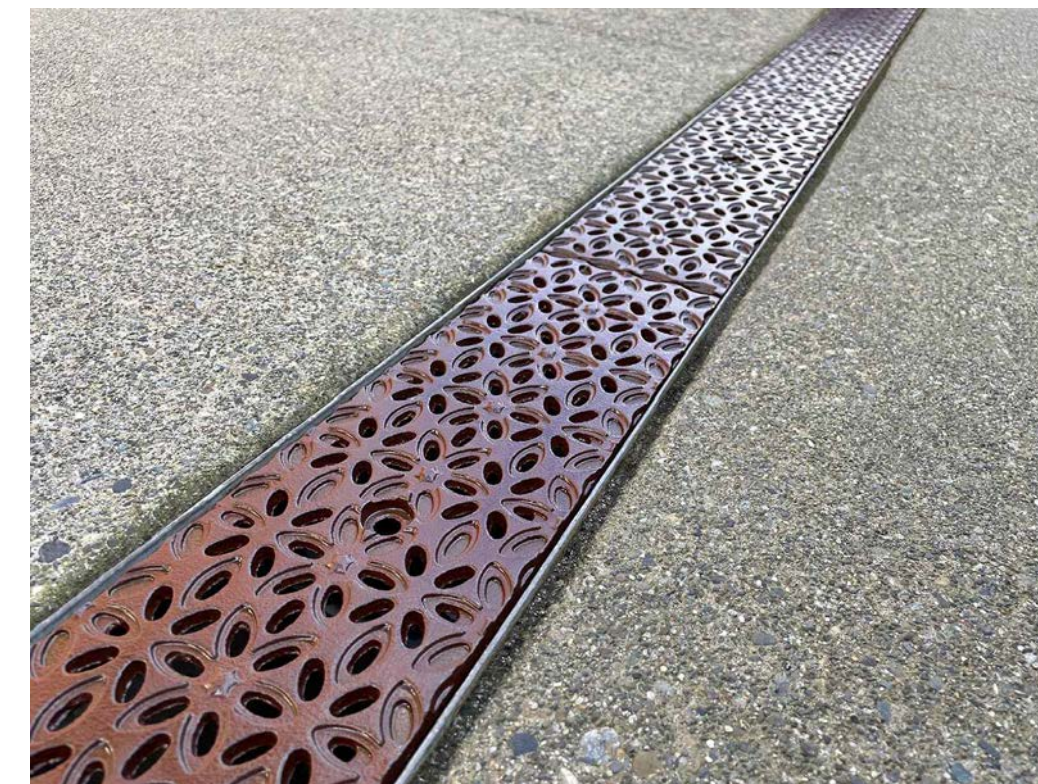

ACKER-STONE
STYLE: PASEO
COLOR: DESERT BLEND IN PARKING,
APACHE GOLD IN PEDESTRIAN ZONES
SIZE: 3 PIECE

DALTILE
STYLE: DIGNITARY
COLOR: LUMINARY WHITE
SIZE: 24"x24"

MEDIUM ACID
ETCH CONCRETE
COLOR: NATURAL GRAY

CONCRETE
COLOR: NATURAL GRAY TO
MATCH EXISTING IN DEVELOPMENT

ROCK PROS
COLOR: MAHOGANY
SIZE: 3/4" SCREENED

SYNTHETIC TURF
SUPPLIER: ARIZONA ARTIFICIAL LAWN
COLOR: CORONADO PLATINUM

ANOVA
STYLE: LBR3PSURF
COLOR: BRONZE

IRON AGE GRATES
MODEL: ANISE TRENCH GRATE
COLOR: RAW

SONORAN STONECRETE AZ
STYLE: CUSTOM
COLOR: FAUX CONCRETE

KAI SHELF LOUNGER
MODEL: AQUA BLU MOSAICS
COLOR: WHITE

PEBBLETEC POOL FINISH
MODEL: PEBBLE SHEEN
COLOR/ FINISH: ARTIC WHITE

NATIONAL POOL TILE
MODEL: ELLAD NAXOS / GEOSTONE GEOBLUE

BARBEQUES GALORE PROPANE BBQ
MODEL: BTH321 LP TURBO 32" 4-BURNER
COLOR/ FINISH: STAINLESS STEEL
SIZE: 32"

DALTILE
OUTDOOR RATED GRANITE COUNTERTOP
COLOR: BIANCO ROMANO