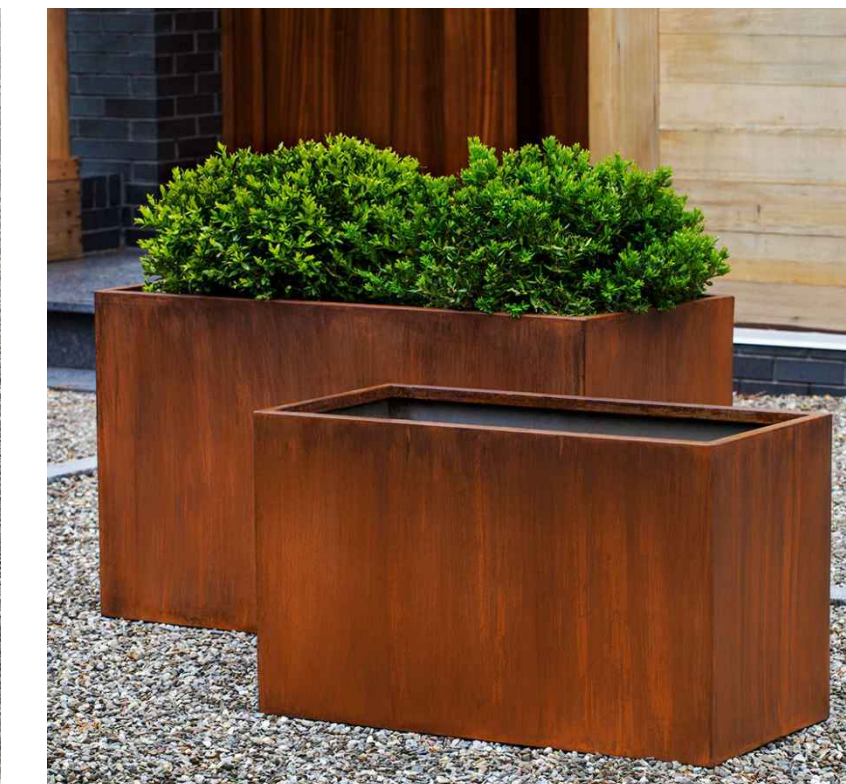

ACKER-STONE
STYLE: PASEO
COLOR: DESERT BLEND IN PARKING,
APACHE GOLD IN PEDESTRIAN ZONES
SIZE: 3 PIECE

DALTILE
STYLE: DIGNITARY
COLOR: LUMINARY WHITE
SIZE: 24"x24"

MEDIUM ACID
ETCH CONCRETE
COLOR: NATURAL GRAY

ANOVA
STYLE: L1383
COLOR: BRONZE

PET PICKUPS PET WASTE STATION
MODEL: MODERN DOG RECEPTACLE
COLOR/ FINISH: ALUMINUM
SIZE: 62.4" TALL

DERO
MODEL: FIXIT STATION
COLOR: BLACK

IRON AGE GRATES
MODEL: ROSA TREE GRATE
COLOR: RAW

IRON AGE GRATES
MODEL: ANISE TRENCH GRATE
COLOR: RAW

SONORAN STONECRETE AZ
STYLE: CUSTOM
COLOR: FAUX CONCRETE

KAI SHELF LOUNGER
MODEL: AQUA BLU MOSAICS
COLOR: WHITE

PEBBLETEC POOL FINISH
MODEL: PEBBLE SHEEN
COLOR/ FINISH: ARTIC WHITE

NATIONAL POOL TILE
MODEL: ELLAD NAXOS / GEOSTONE GEOBLUE

BARBEQUES GALORE PROPANE BBQ
MODEL: BTH321 LP TURBO 32" 4-BURNER
COLOR/ FINISH: STAINLESS STEEL
SIZE: 32"

DALTILE
OUTDOOR RATED GRANITE COUNTERTOP
COLOR: BIANCO ROMANO