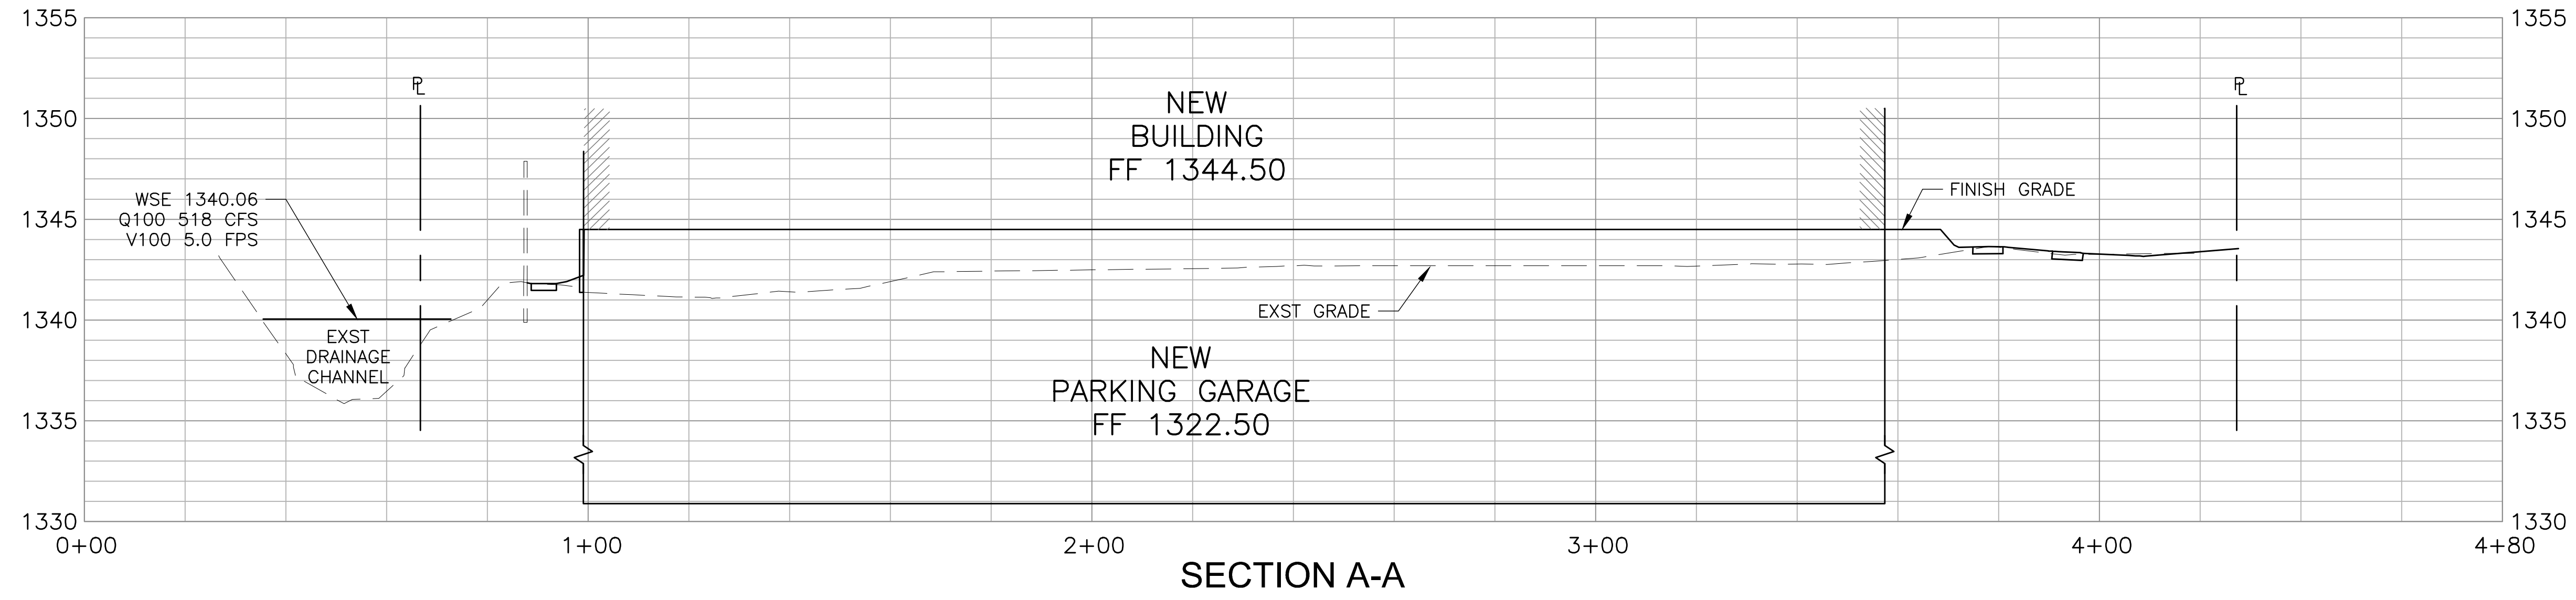

500 Washington Avenue South, Suite 1080
Minneapolis, MN 55415
p 612.339.5508 | f 612.339.5382
www.esgarch.com

G:\2021\112028_Gold_Dust_Apartments\CA0\112028_C7_X_XSEC.dwg, 17/04/2023

DRB
RE-SUBMITTAL
04/17/2023

ORIGINAL ISSUE:
REVISIONS

| No. | Description | Date |
|-----|-------------|------|
| | | |

221564
PROJECT NUMBER
KR SM
DRAWN BY CHECKED BY

KEY PLAN

Gold Dust Ave &
Scottsdale Rd

CROSS SECTIONS
C7.1