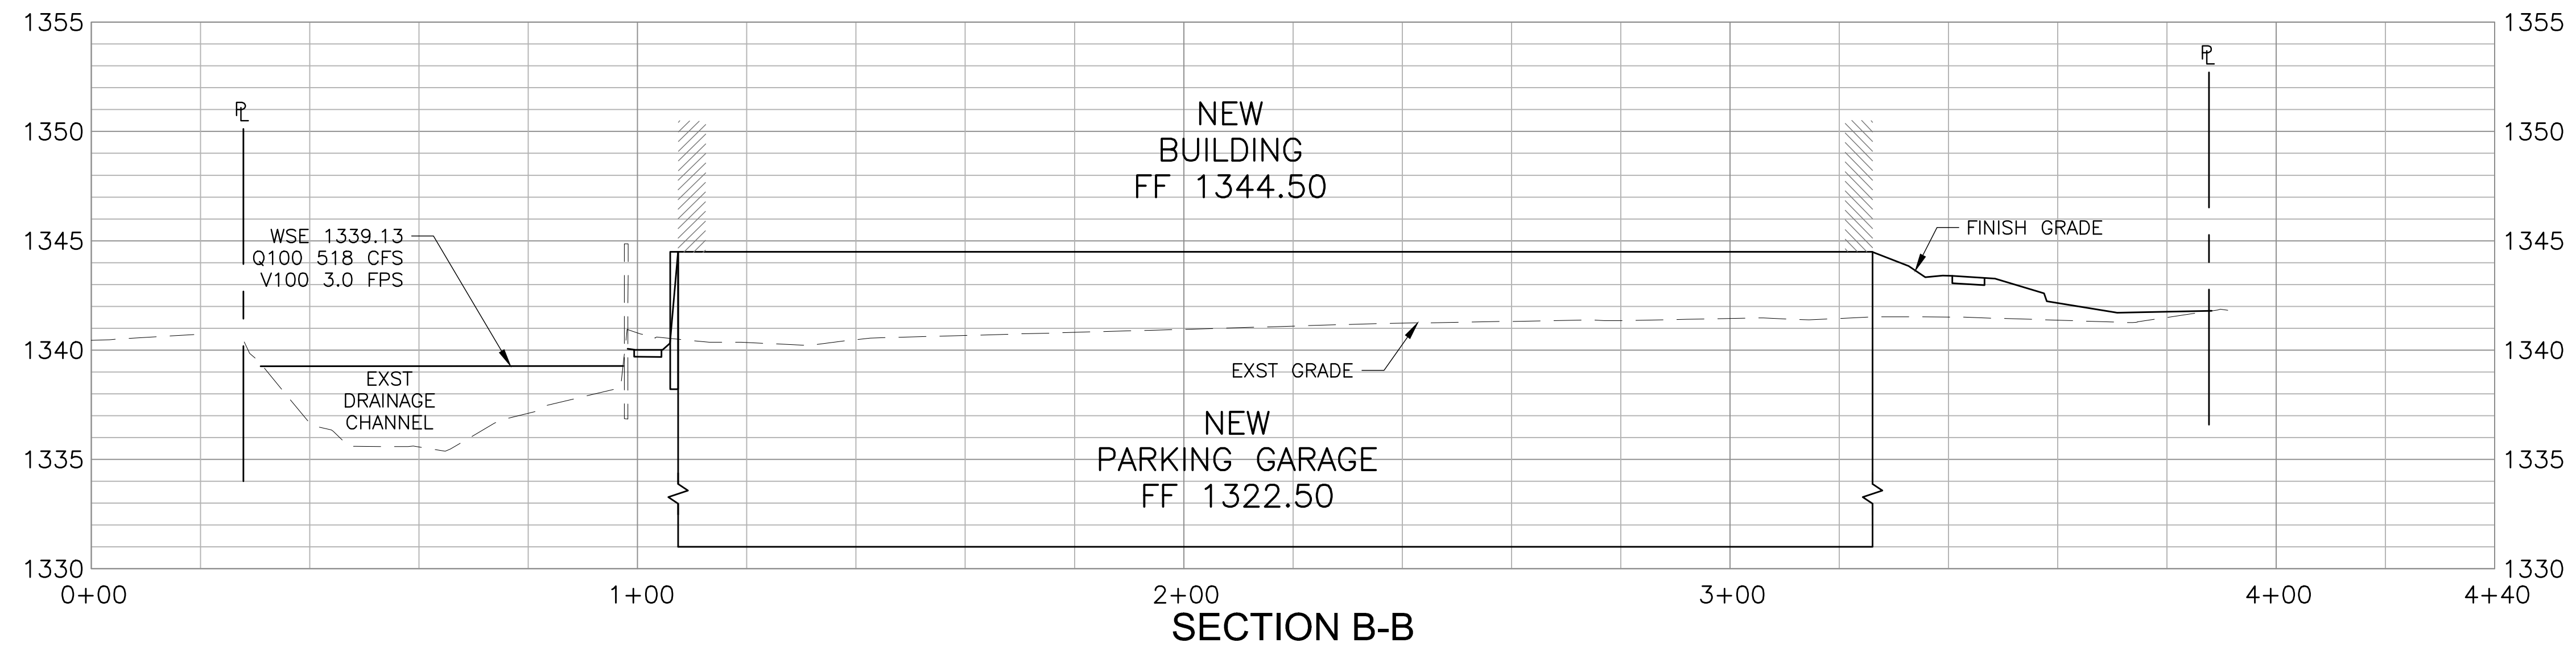

500 Washington Avenue South, Suite 1080
Minneapolis, MN 55415
p 612.339.5508 | f 612.339.5382
www.esgarch.com

G:\2021\112028_Gold_Dust_Apartments\CA0\112028_C7_X_XSEC.dwg, 17/04/2023

DRB
RE-SUBMITTAL
04/17/2023

ORIGINAL ISSUE:
REVISIONS

| No. | Description | Date |
|-----|-------------|------|
| | | |

221564
PROJECT NUMBER
KR SM
DRAWN BY CHECKED BY

KEY PLAN

Gold Dust Ave &
Scottsdale Rd

CROSS SECTIONS
C7.1