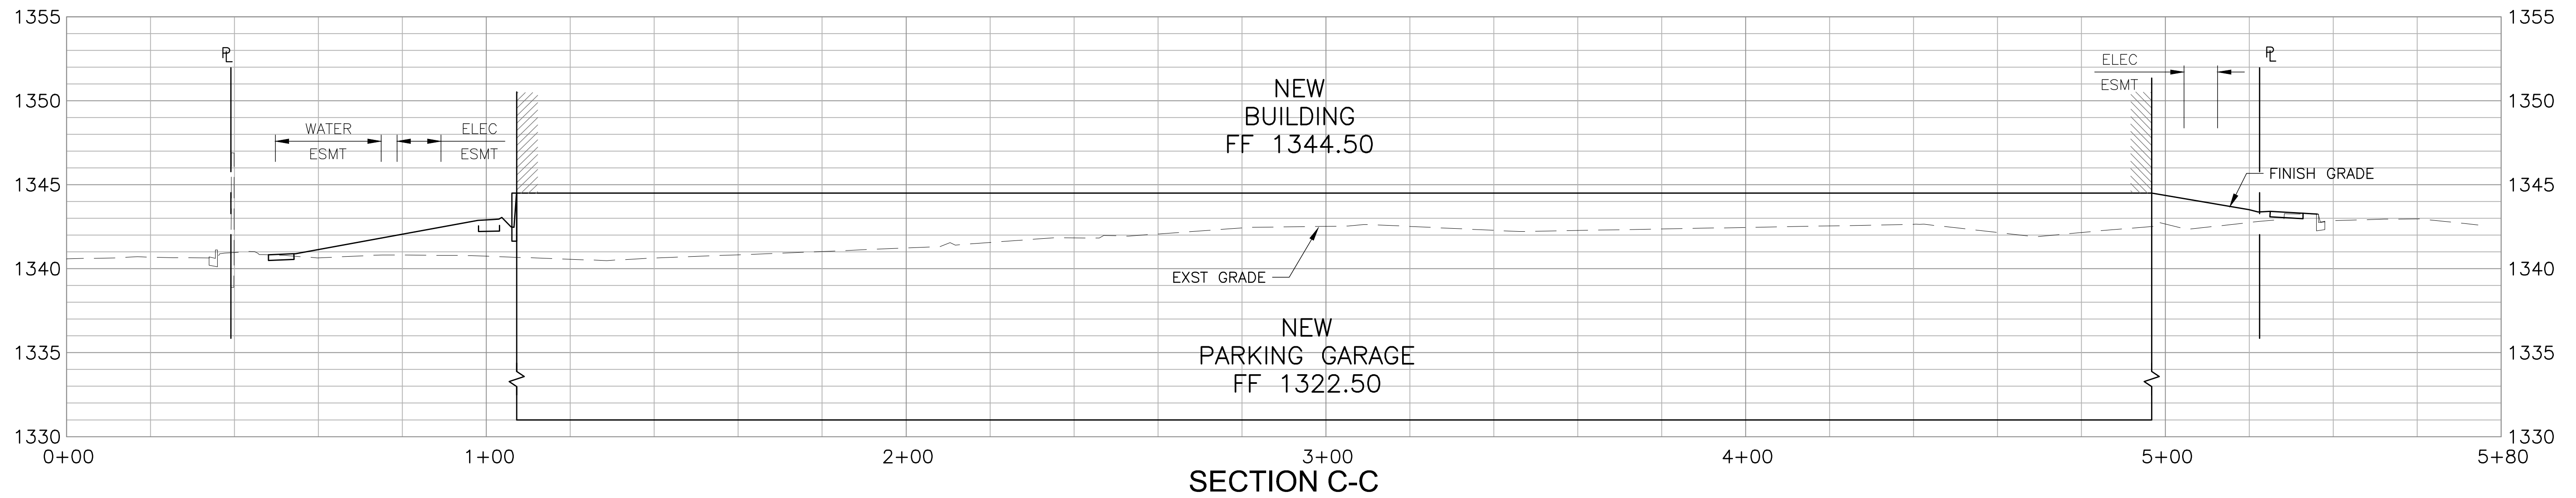

500 Washington Avenue South, Suite 1080
Minneapolis, MN 55415
p 612.339.5508 | f 612.339.5382
www.esgarch.com

G:\2021\112028_Gold_Dust_Apartments\CA0\112028_C7_X_XSEC.dwg, 17/04/2023

DRB
RE-SUBMITTAL
04/17/2023

ORIGINAL ISSUE:
REVISIONS

| No. | Description | Date |
|-----|-------------|------|
| | | |

221564
PROJECT NUMBER
KR SM
DRAWN BY CHECKED BY

KEY PLAN

Gold Dust Ave &
Scottsdale Rd

CROSS SECTIONS
C7.1