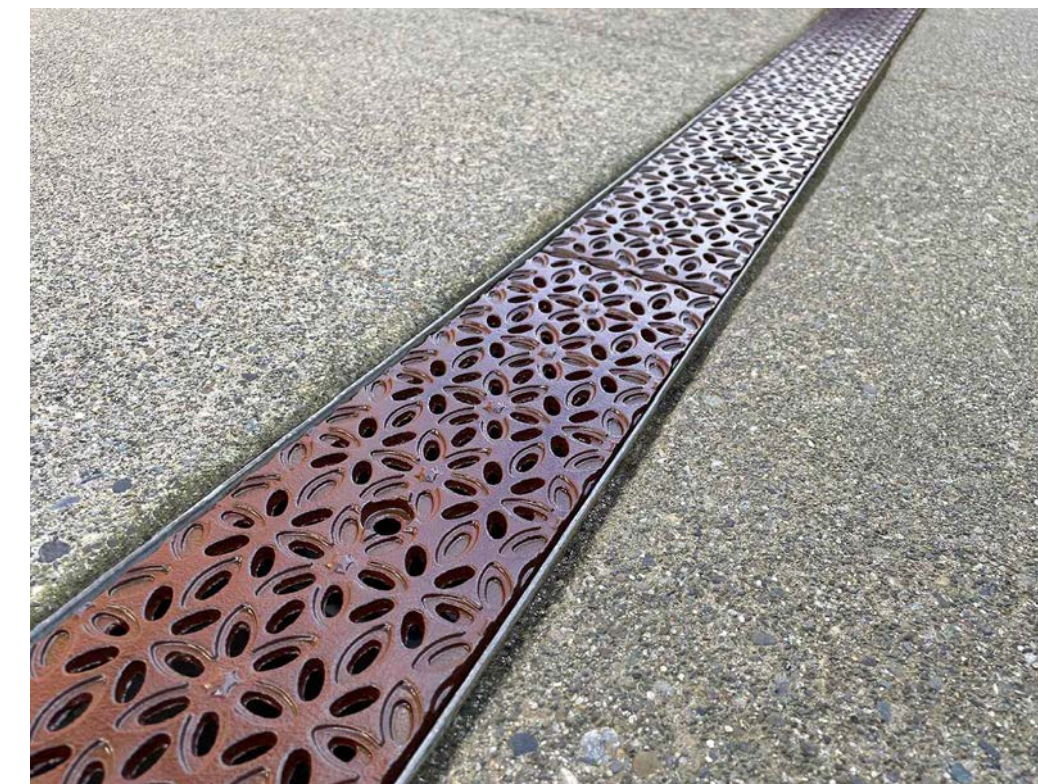

ACKER-STONE  
STYLE: PASEO  
COLOR: DESERT BLEND IN PARKING,  
APACHE GOLD IN PEDESTRIAN ZONES  
SIZE: 3 PIECE

DALTILE  
STYLE: DIGNITARY  
COLOR: LUMINARY WHITE  
SIZE: 24"x24"

MEDIUM ACID  
ETCH CONCRETE  
COLOR: NATURAL GRAY

IRON AGE GRATES  
MODEL: ROSA TREE GRATE  
COLOR: RAW

IRON AGE GRATES  
MODEL: ANISE TRENCH GRATE  
COLOR: RAW

SONORAN STONECRETE AZ  
STYLE: CUSTOM  
COLOR: FAUX CONCRETE

KAI SHELF LOUNGER  
MODEL: AQUA BLU MOSAICS  
COLOR: WHITE