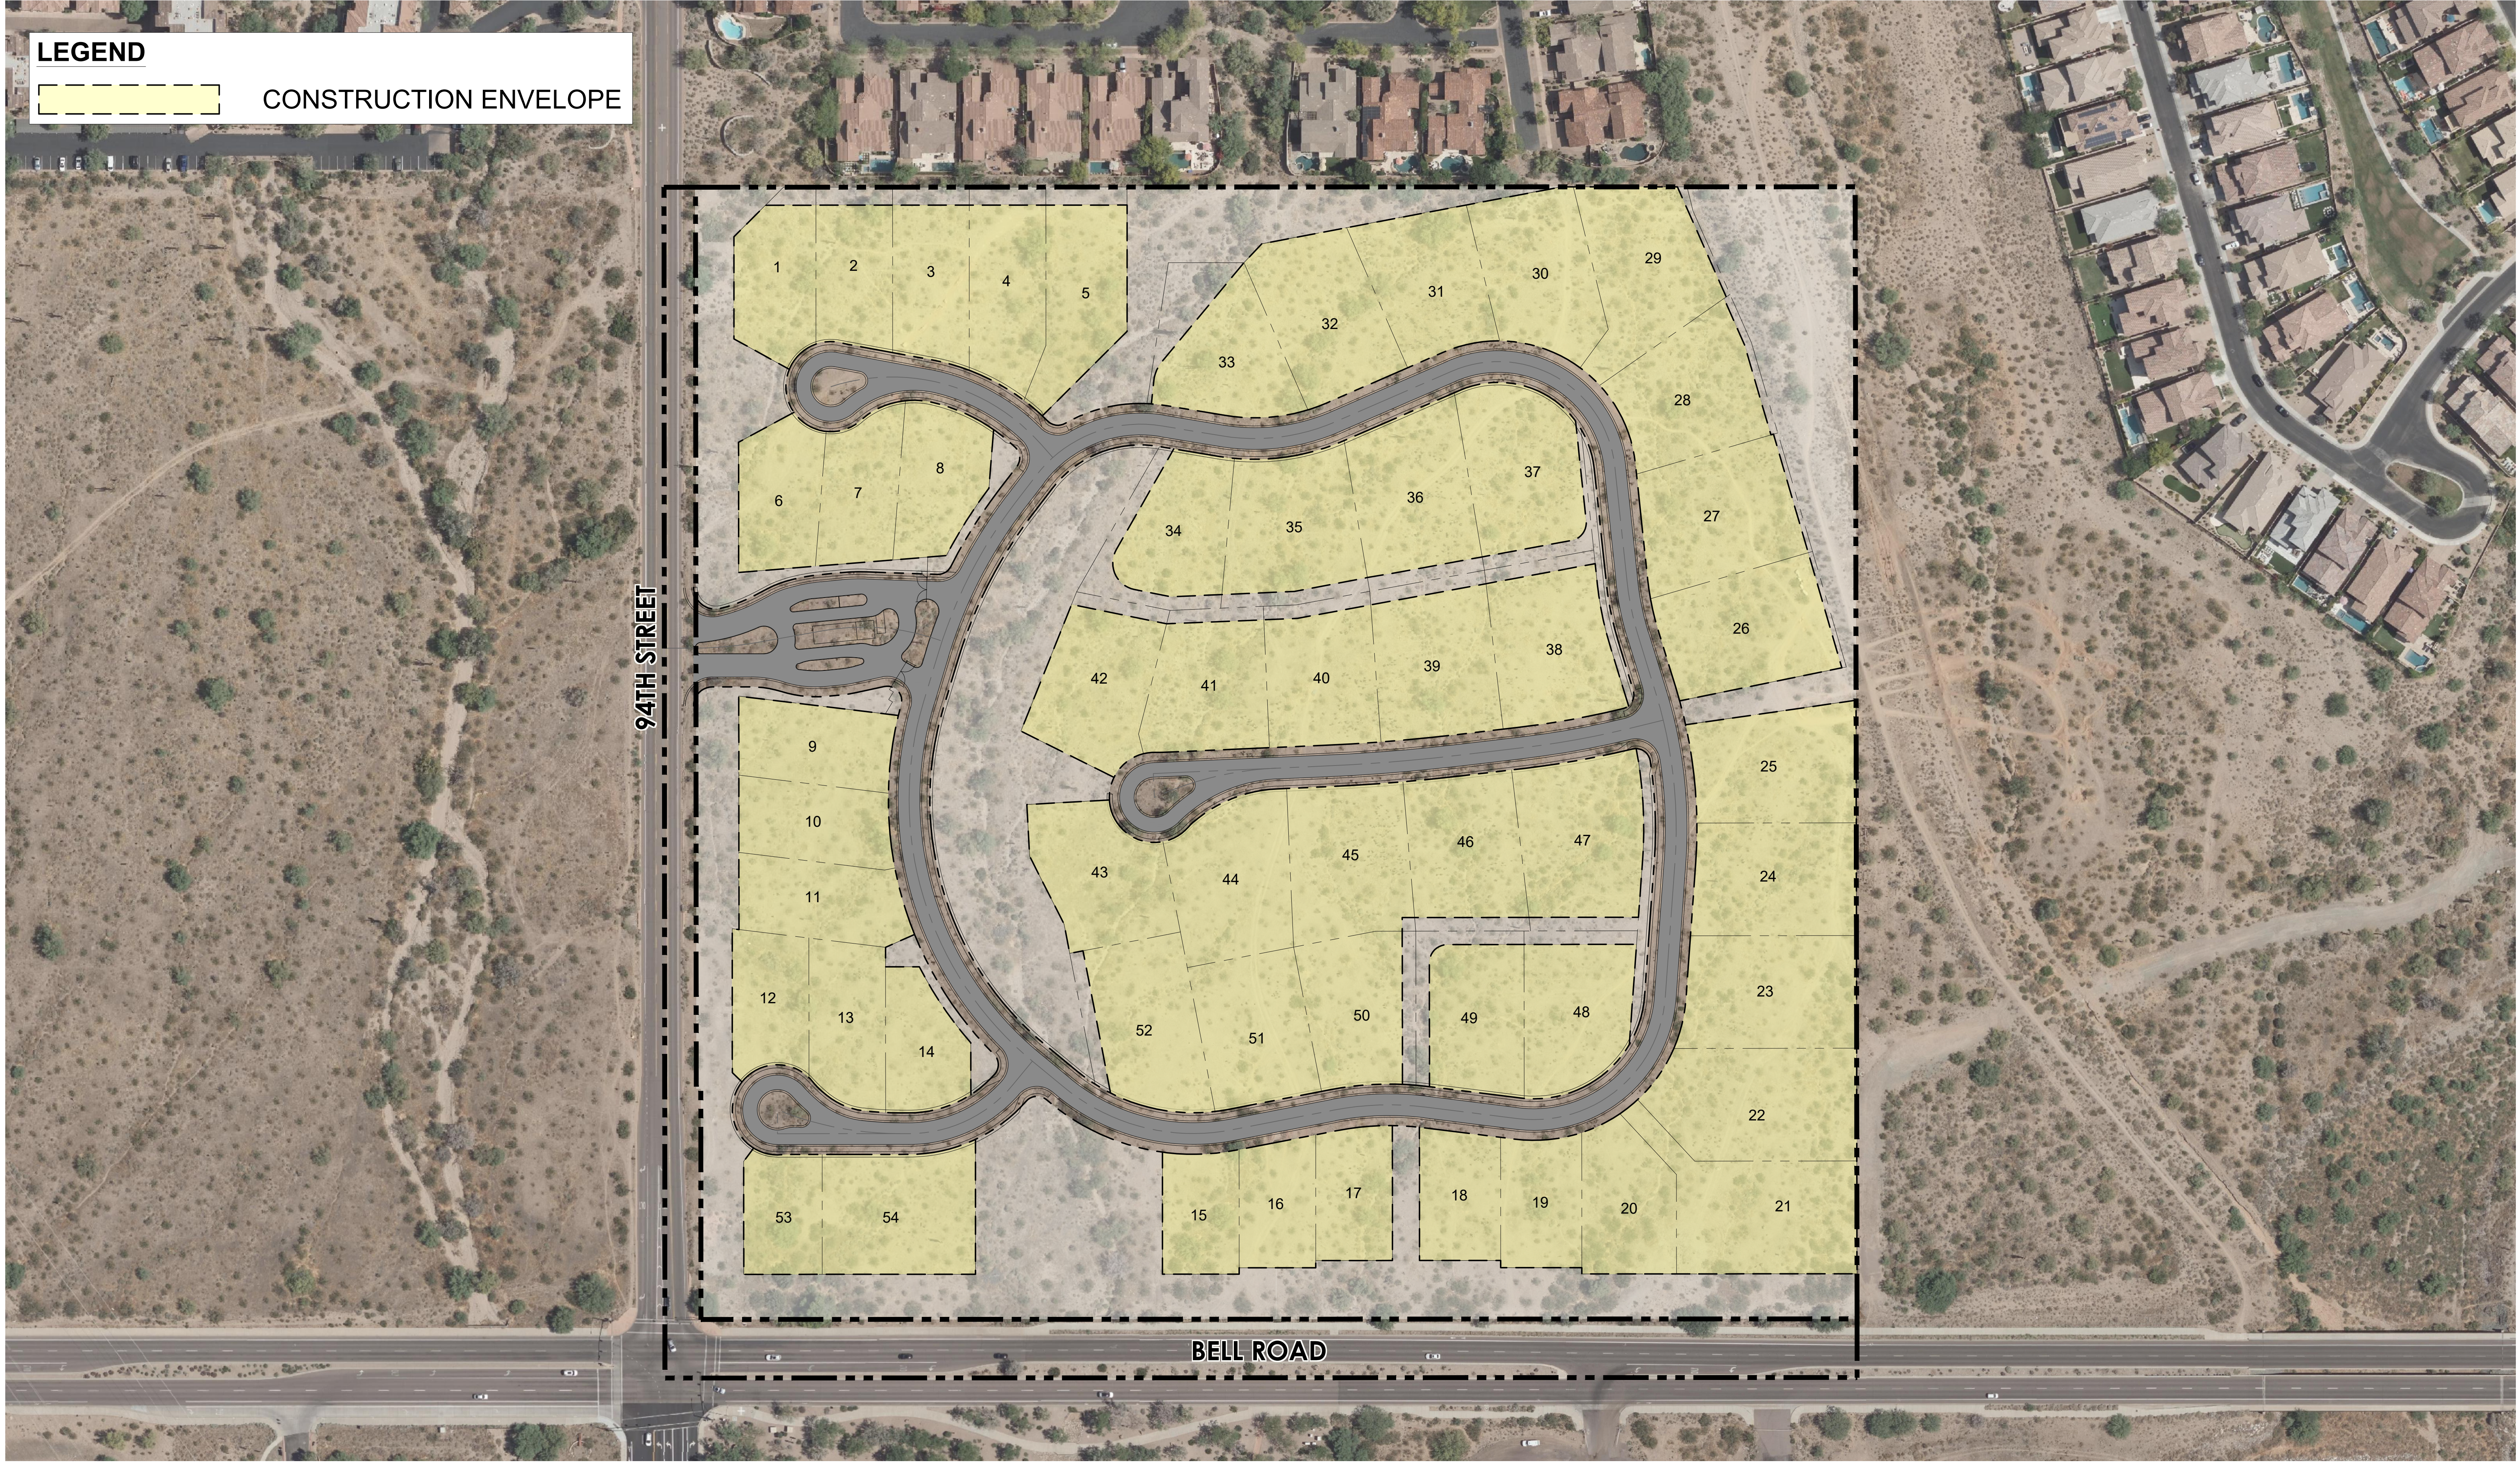

LEGEND

CONSTRUCTION ENVELOPE

Copyright RVI

94TH & BELL • CONSTRUCTION ENVELOPE PLAN

📍 SCOTTSDALE, AZ
📅 2022-04-20
22002497
🏢 AG LEAF LLC

L:\22002497 - BELL & 94TH STREET\06 PLANNING\02 CAD\04 SUPPORTING EXHIBITS\RV-2497-CONSTRUCTION ENVELOPE PLAN.dwg