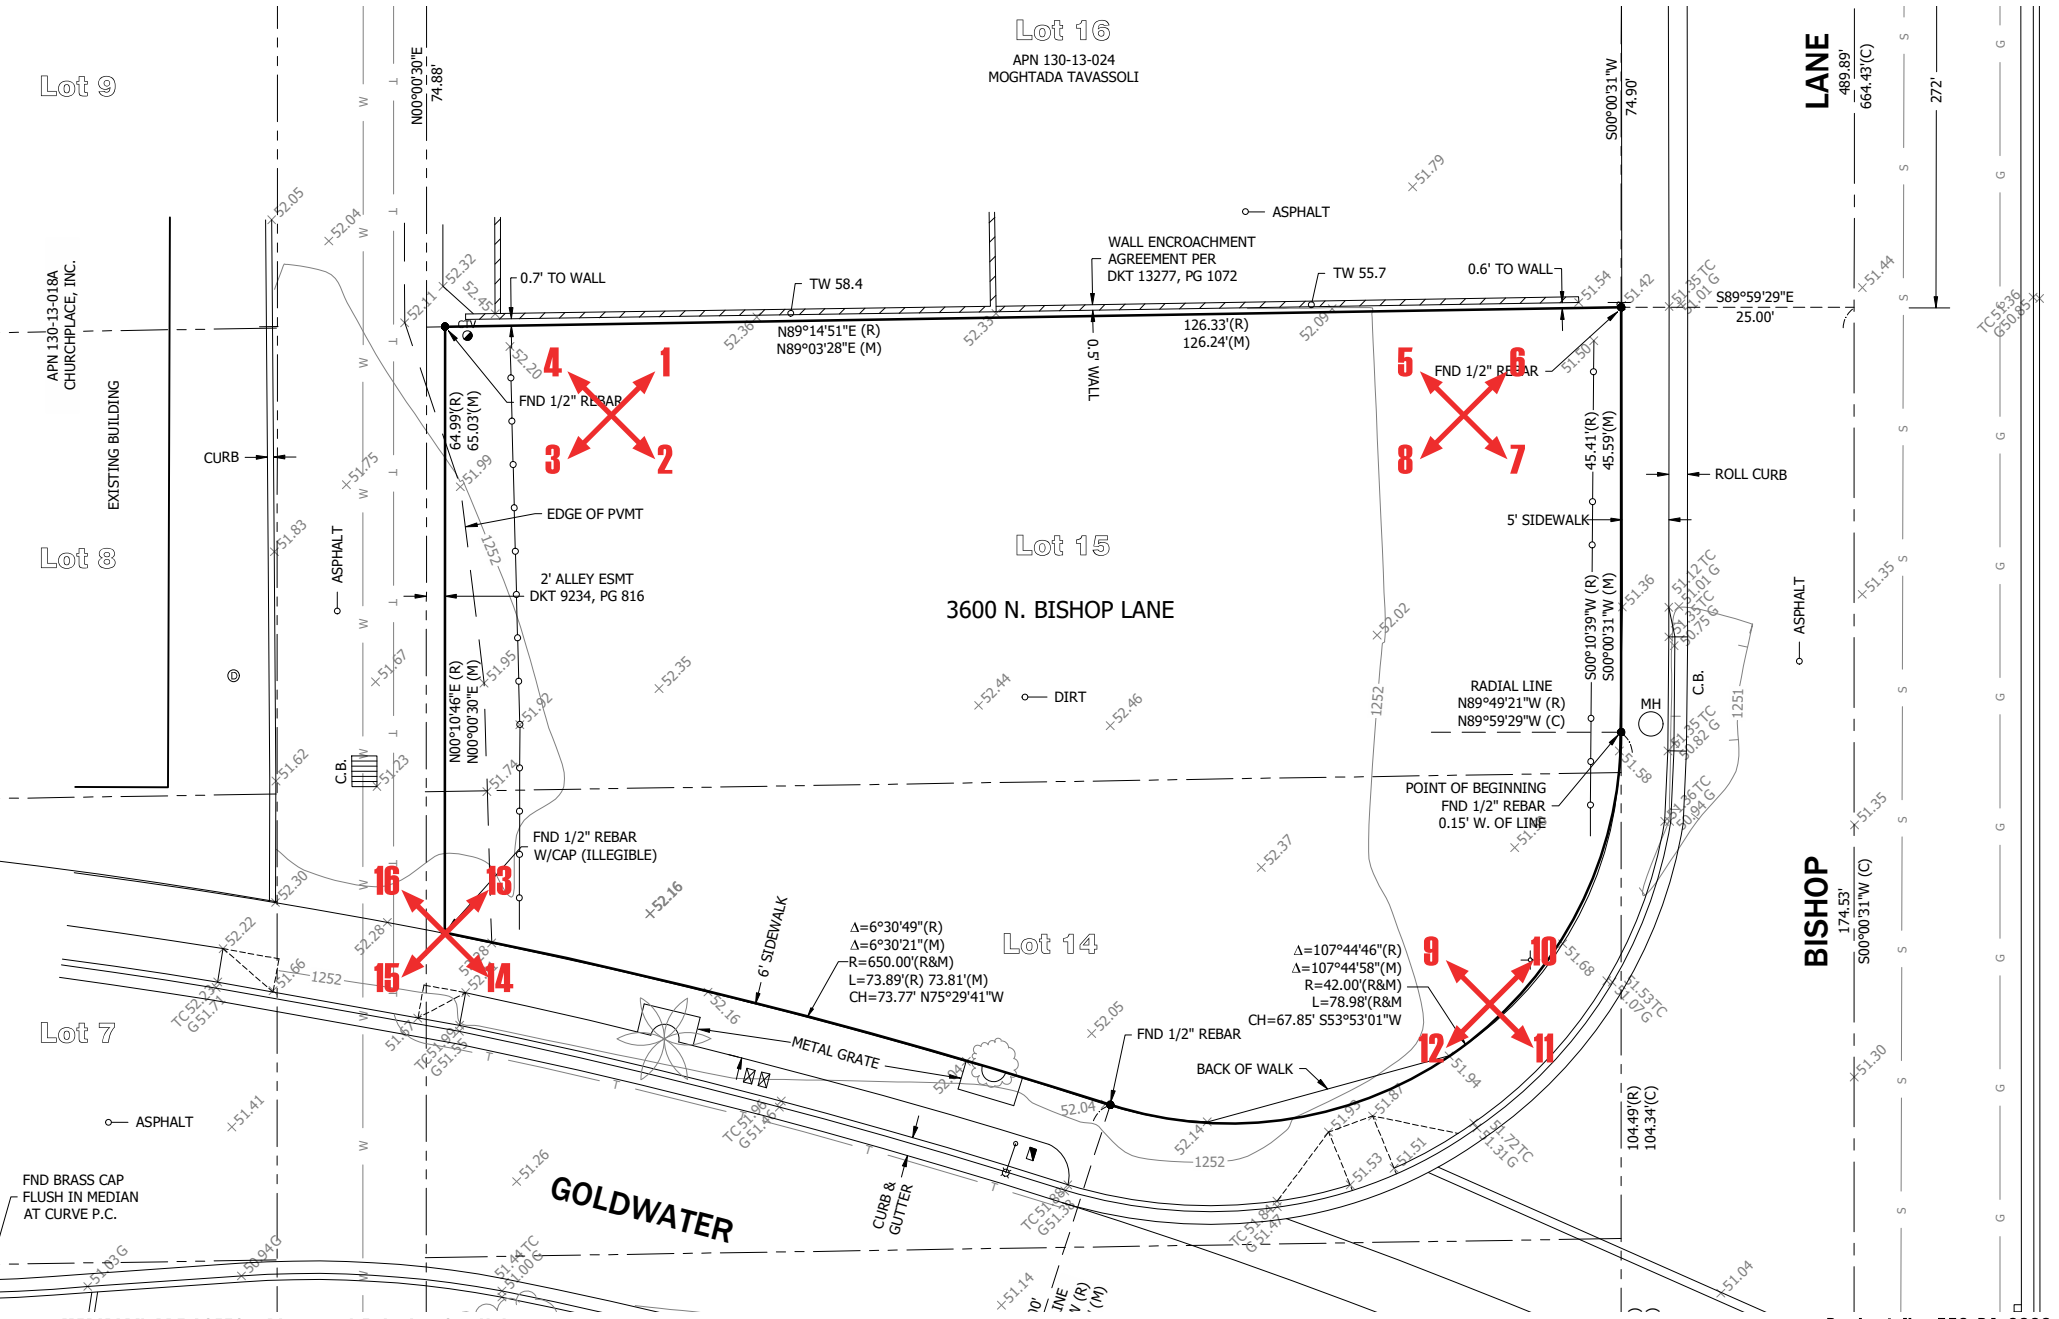

Lot 9

APN 130-13-018A  
CHURCHPLACE, INC.

Lot 8

Lot 7

Lot 16  
APN 130-13-024  
MOGHATAA TAVASSOLI

LANE  
489.89'  
664.43'(C)

BISHOP  
174.53'  
500'00'31"W (C)

Project No.:556-PA-2020

1

2

3

4

5

6

7

8

9

10

11

12

13

14

15

16