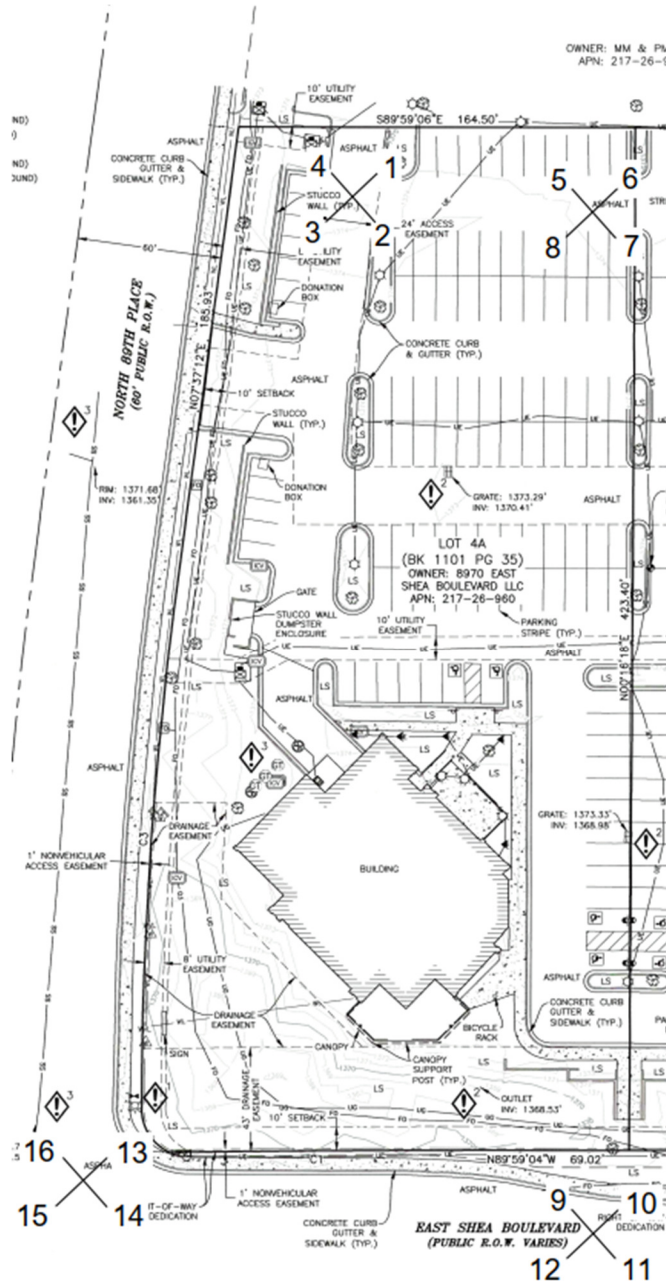

# PHOTOS OF EXISTING CONDITIONS: 8970 E. SHEA BLVD. SCOTTSDALE, AZ 85260

Please Note:

 = Photograph  
 Number and  
 Direction of  
 View

SITE PHOTO 1

SITE PHOTO 2

SITE PHOTO 3

SITE PHOTO 4

SITE PHOTO 5

SITE PHOTO 6

SITE PHOTO 7

SITE PHOTO 8

SITE PHOTO 9

SITE PHOTO 10

SITE PHOTO 11

SITE PHOTO 12

SITE PHOTO 13

SITE PHOTO 14

SITE PHOTO 15

SITE PHOTO 16