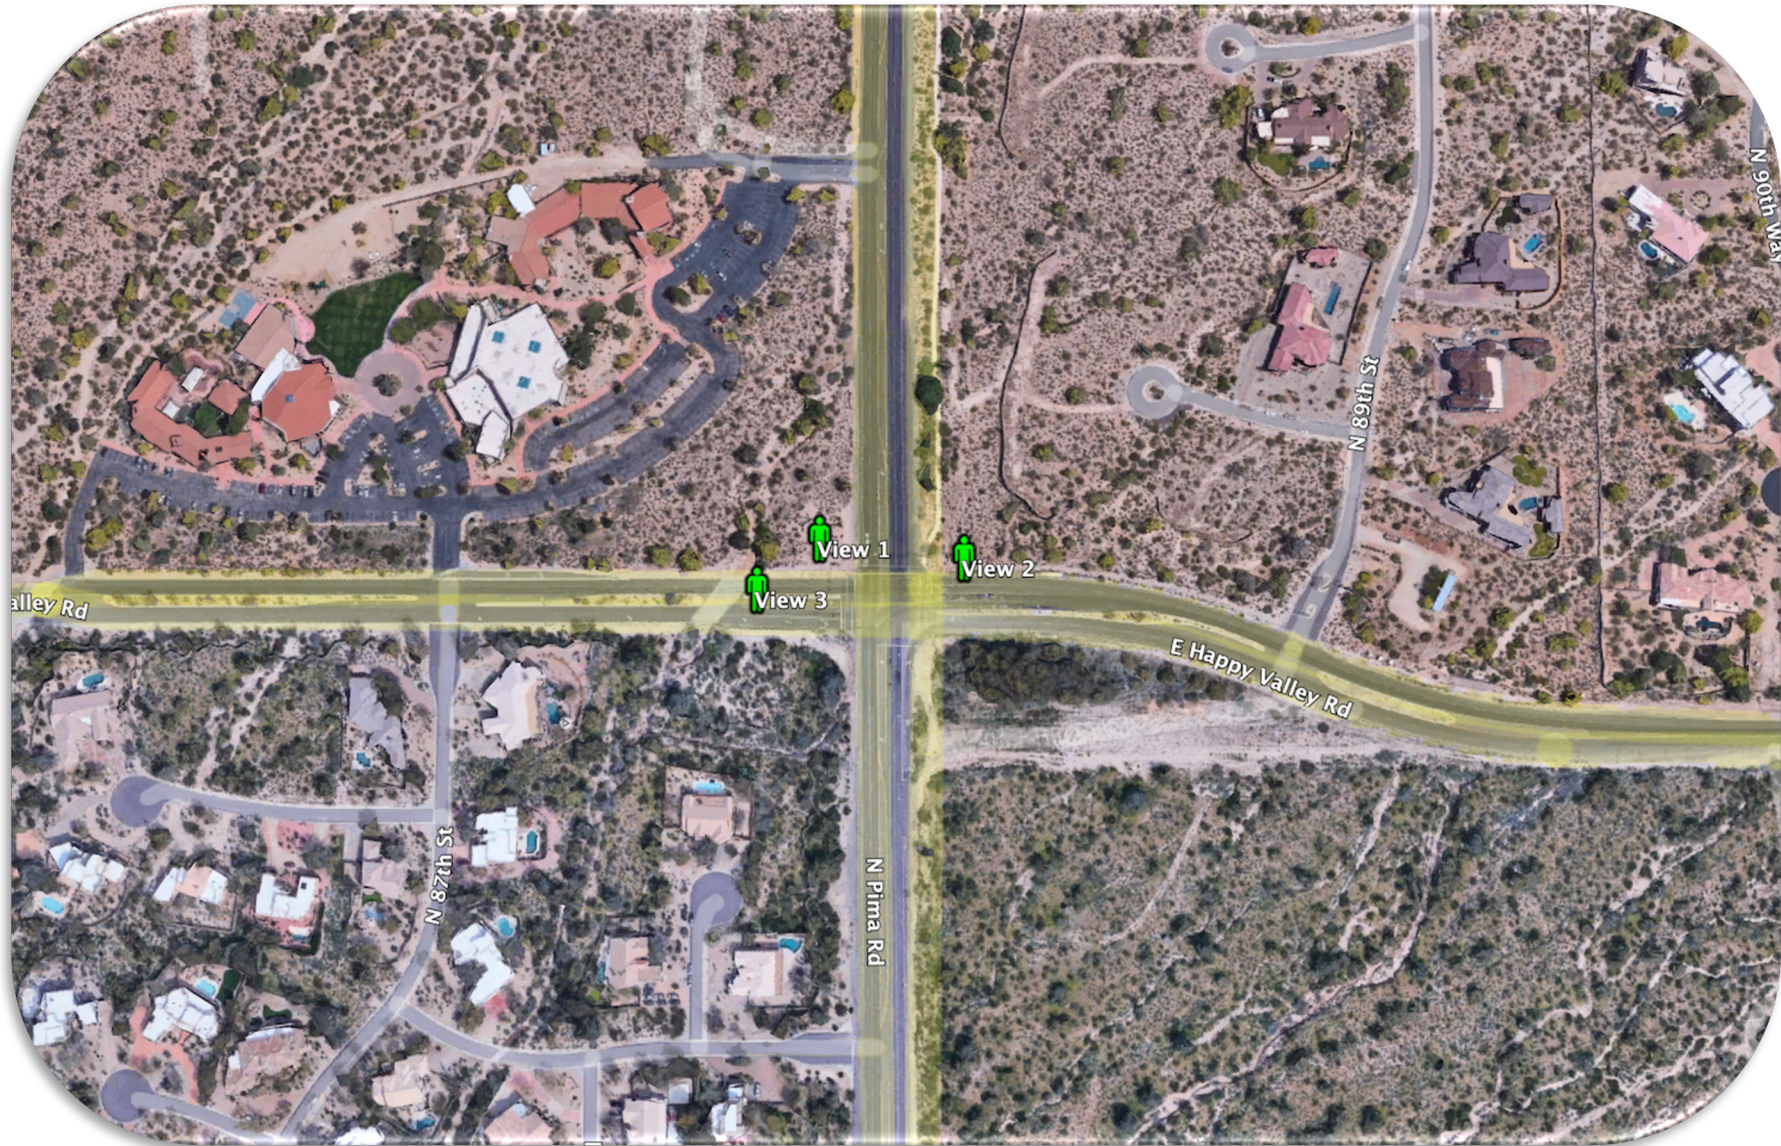

Photo Simulations

PH60907B - Pima & Happy Valley Traffic Light
SW Cnr of Pima Rd & Happy Valley Rd, Scottsdale AZ 85255

Note: Simulations are an artistic illustration created to represent how the proposed project may look once constructed. Simulations are created to match the current design as accurately as possible but are not guaranteed.

Photo Simulations

PH60907B - Pima & Happy Valley Traffic Light
SW Cnr of Pima Rd & Happy Valley Rd, Scottsdale AZ 85255

Before

View 1

After

Note: Simulations are an artistic illustration created to represent how the proposed project may look once constructed. Simulations are created to match the current design as accurately as possible but are not guaranteed.

Photo Simulations

PH60907B - Pima & Happy Valley Traffic Light
SW Cnr of Pima Rd & Happy Valley Rd, Scottsdale AZ 85255

Before

View 2

After

Note: Simulations are an artistic illustration created to represent how the proposed project may look once constructed. Simulations are created to match the current design as accurately as possible but are not guaranteed.

Photo Simulations

PH60907B - Pima & Happy Valley Traffic Light
SW Cnr of Pima Rd & Happy Valley Rd, Scottsdale AZ 85255

Before

View 3

After

Note: Simulations are an artistic illustration created to represent how the proposed project may look once constructed. Simulations are created to match the current design as accurately as possible but are not guaranteed.