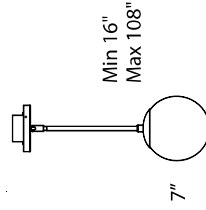

SPECIFICATIONS

Construction: Aluminum with acrylic diffuser

Input: 120V - 277V

Dimming: 100% - 10% ELV

Light Source: High output LED

Finish: Brushed Nickel (BN), White (WT), Aged Brass (AB)

Standards: ETL/cETL, Damp location listed

PD-52307