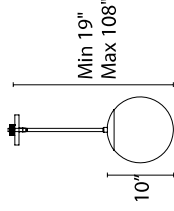

NIVEOUS - LED Pendant

PD-52307, PD-52310, PD-52313

Fixture Type:

Catalog Number:

Project: _____

Location: _____

PRODUCT DESCRIPTION

The perfect sphere.

FEATURES

- Mouth blown etched opal glass provides even illumination
- Integral swivel for sloped ceiling
- Driver located in standard 4" junction box
- Three 12" and one 6" downrods included (additional downrods available)
- 2.95" x 1.88" x 1.14" universal driver (120V - 220V - 277V)
- Color Temperature: 3000K (2700K/3500K special order)
- CRI: 90
- Rated Life: 70,000 hours
- Supplied with 114" of wire

SPECIFICATIONS

Construction: Aluminum with acrylic diffuser

Input: 120V - 277V

Dimming: 100% - 10% ELV

Light Source: High output LED

Finish: Brushed Nickel (BN), White (WT), Aged Brass (AB)

Standards: ETL/cETL, Damp location listed

PD-52310

*Driver installs within junction box

ORDER NUMBER

Model	Size	Watt	LED Lumens	Delivered Lumens	Finish
PD-52307	7"	10W	777	588	BN <i>Brushed Nickel</i>
PD-52310	10"	14W	906	685	WT <i>White</i>
PD-52313	13"	14W	906	715	AB <i>Aged Brass</i>

Example: **PD-52310-BN**

For 2700K option, add "-27"; 3500K add "-35" before the finish: **PD-52310-27-BN**

dweLED.com

Phone (800) 526.2588

Fax (800) 526.2585

Headquarters/Eastern Distribution Center

44 Harbor Park Drive

Port Washington, NY 11050

Central Distribution Center

1600 Distribution Ct

Lithia Springs, GA 30122

Western Distribution Center

1750 Archibald Avenue

Ontario, CA 91760