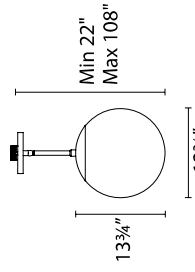

PD-52313

*Driver installs within junction box

ORDER NUMBER

Model	Size	Watt	LED Lumens	Delivered Lumens	Finish
PD-52307	7"	10W	777	588	BN <i>Brushed Nickel</i>
PD-52310	10"	14W	906	685	WT <i>White</i>
PD-52313	13"	14W	906	715	AB <i>Aged Brass</i>

Example: **PD-52310-BN**

For 2700K option, add "-27"; 3500K add "-35" before the finish: **PD-52310-27-BN**

dweLED.com

Phone (800) 526.2588

Fax (800) 526.2585

Headquarters/Eastern Distribution Center

44 Harbor Park Drive

Port Washington, NY 11050

Central Distribution Center

1600 Distribution Ct

Lithia Springs, GA 30122

Western Distribution Center

1750 Archibald Avenue

Ontario, CA 91760