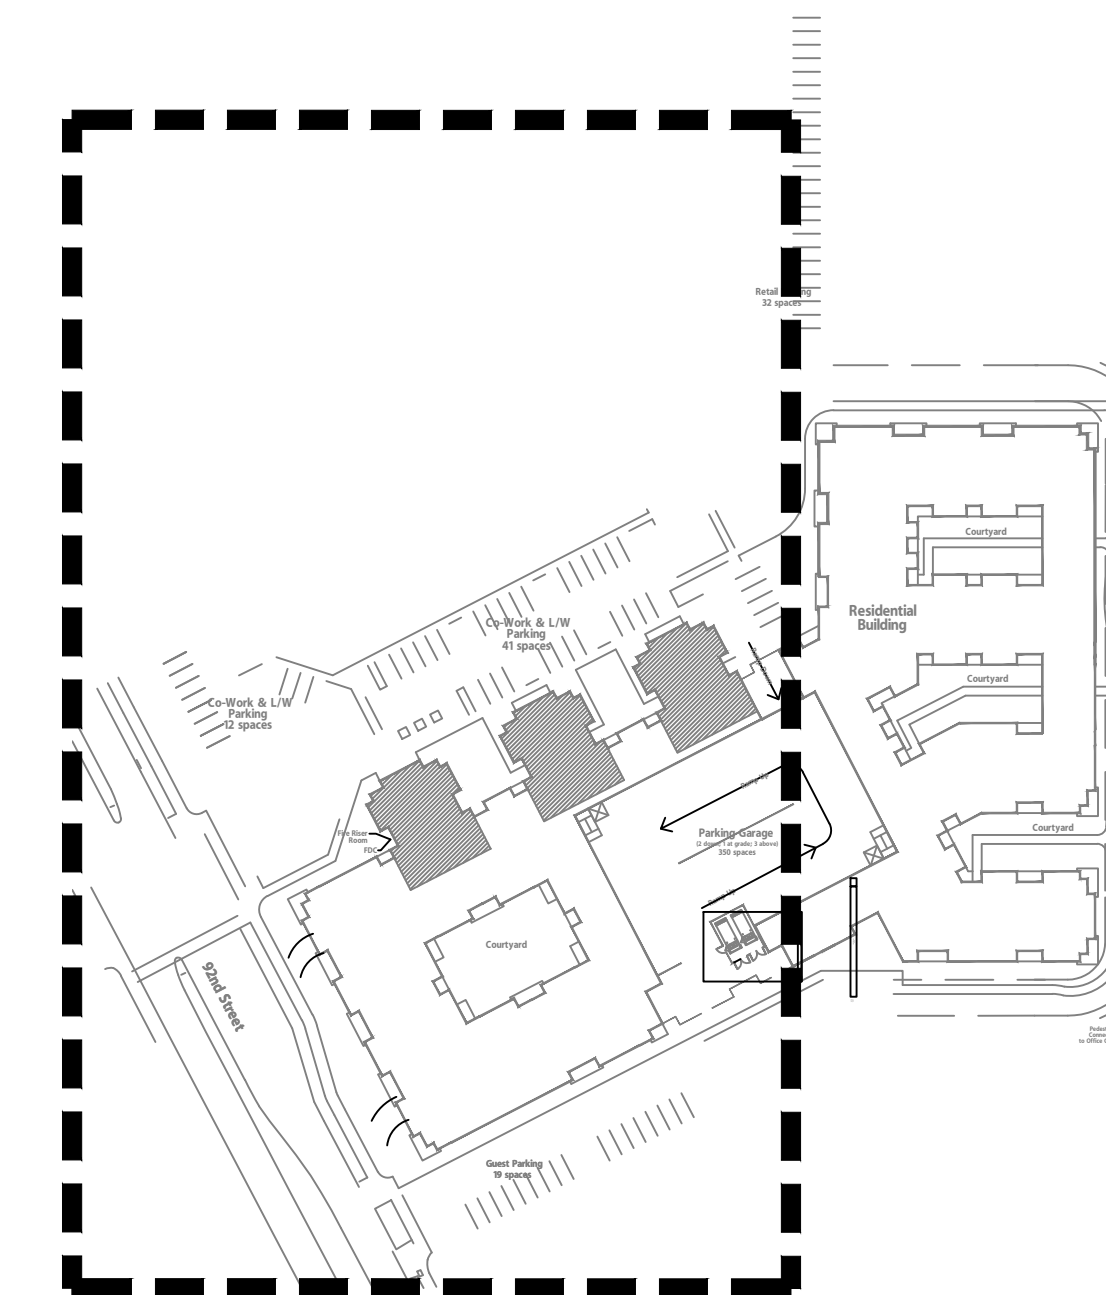

KEY PLAN
SCALE: 1/128"=1' 0"

ENERGY SYSTEMS DESIGN
7135 East Camelback Road
Suite 275
Scottsdale AZ 85251
P: 480.481.4900
www.esdesigners.com
Design Contact: LAITH ALAWAD
Project # 211045

20157- 12-13-23