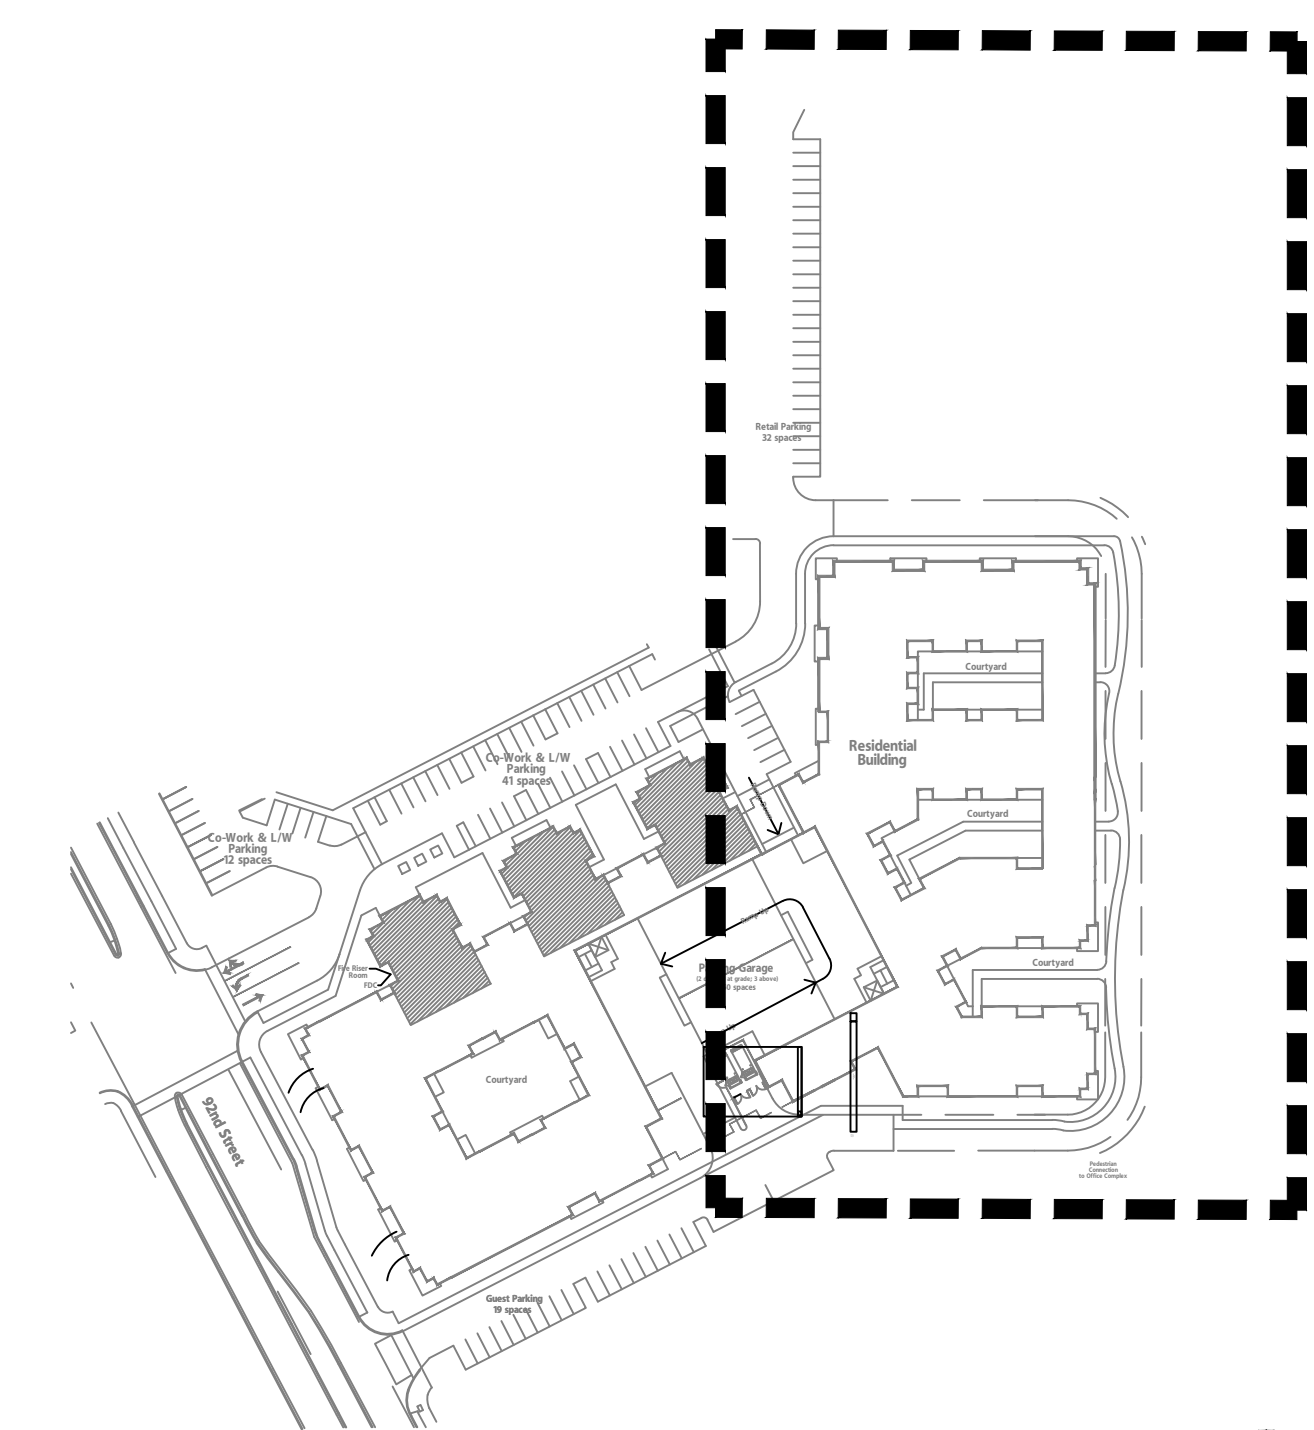

KEY PLAN
SCALE: 1/128"=1' 0"

ENERGY SYSTEMS DESIGN
7135 East Camelback Road
Suite 275
Scottsdale AZ 85251
P: 480.481.4900
www.esdesigners.com
Design Contact:
LAITH ALAWAD
Project #
211045