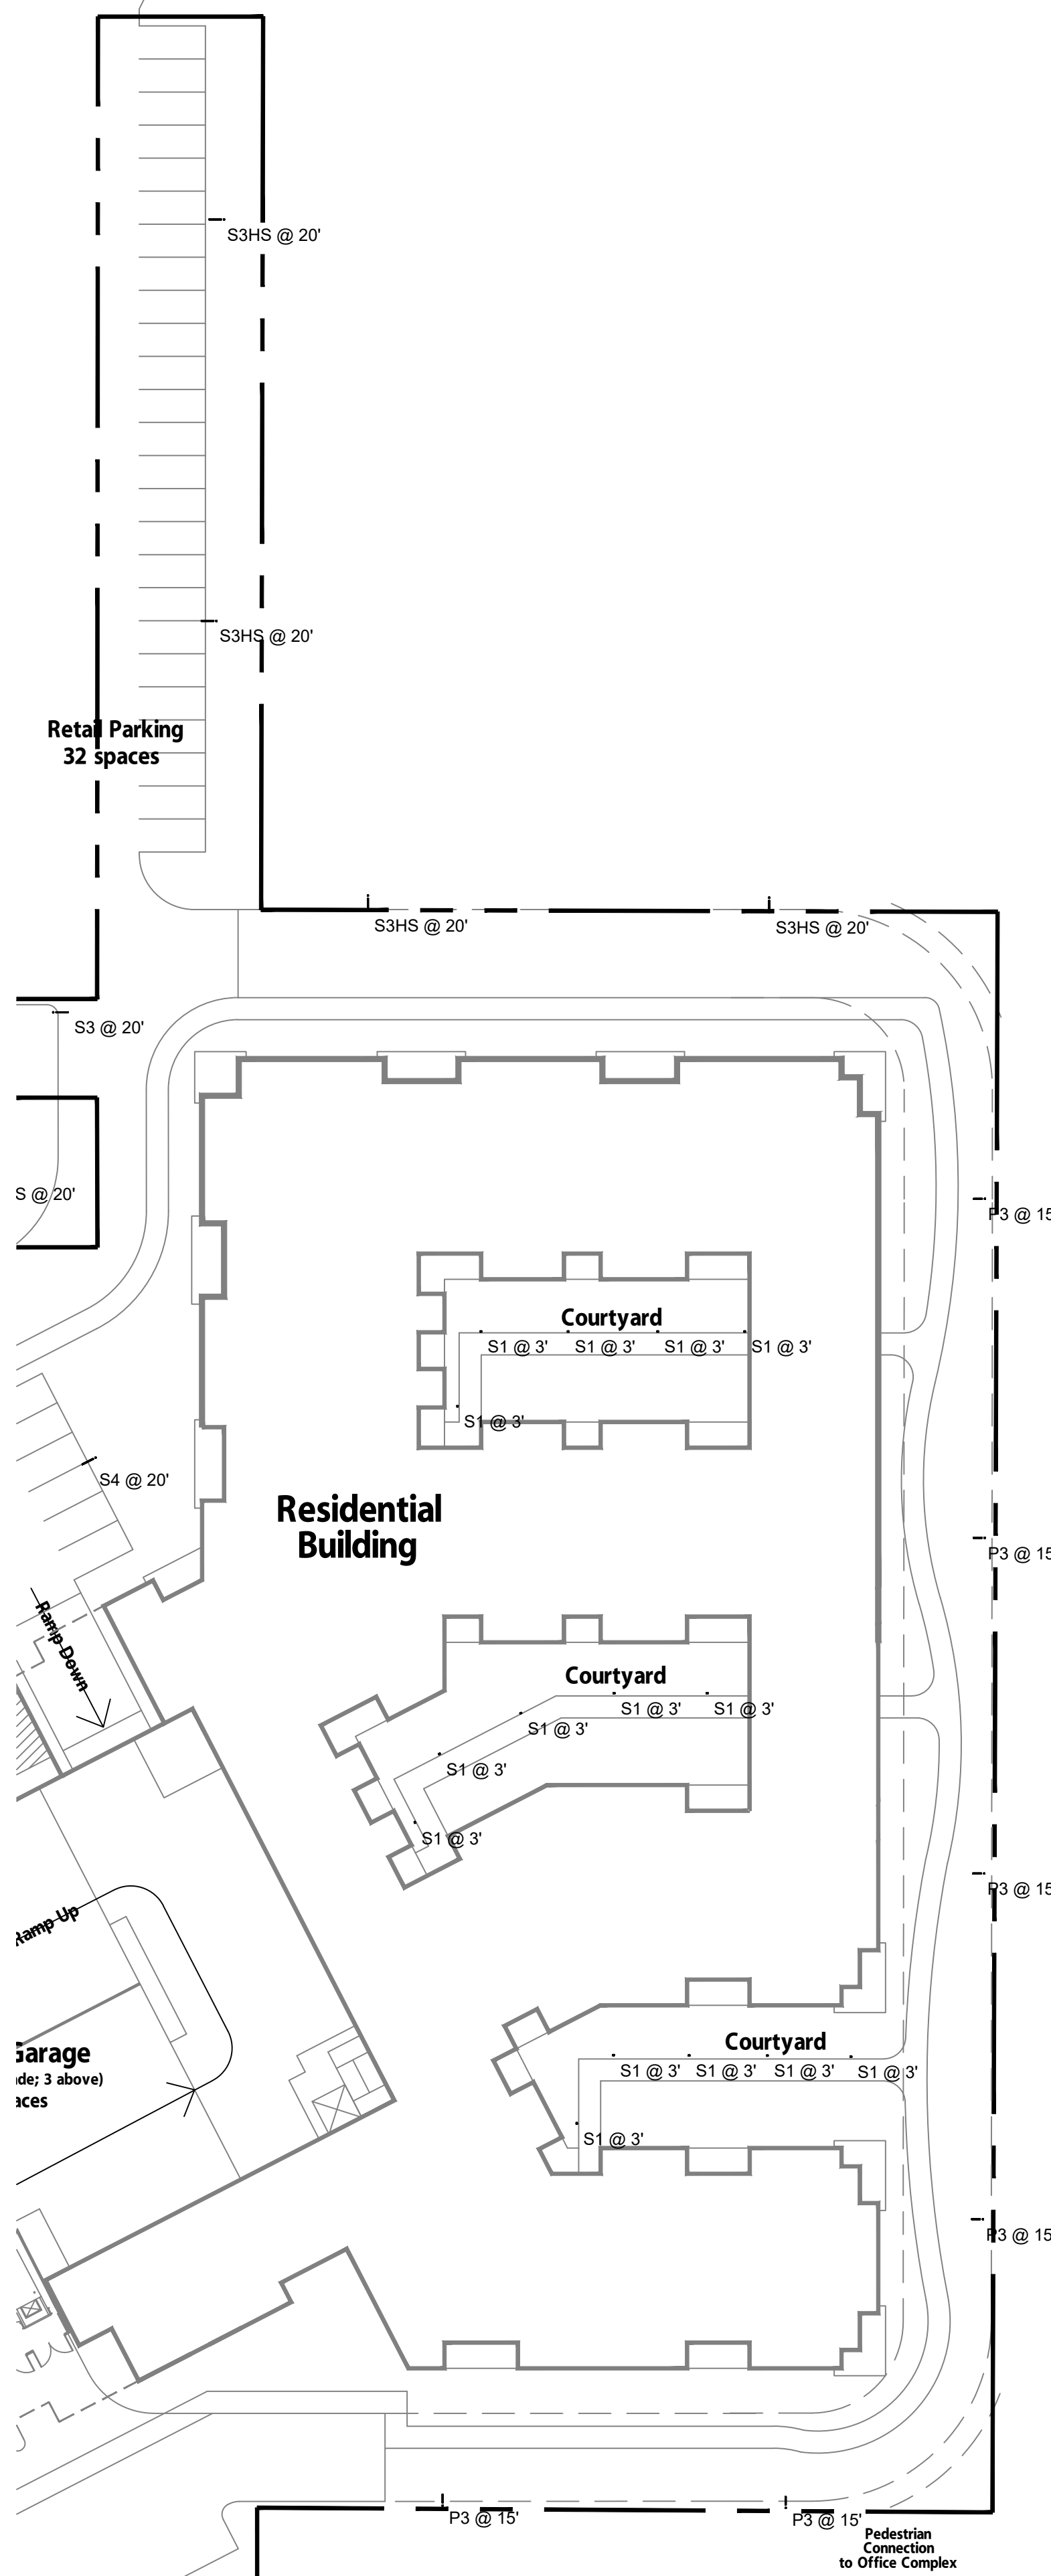

Symbol	Label	QTY	Manufacturer	Catalog	Description	Lamp	LLF	Total Output	Input Power
!	P3	6	LUMENPULSE	BLDS-SD-120/277-CSL-M100-30K-CRI-70-3-BLS-FINISH-DIM-SP-RPAXS / LUMENPULSE-PL-S-4-AL-S-15'-X-FINISH-P-CAP-BLDS-S1E	LUMENBLADE SMALL HEAD WITH TYPE 3 OPTIC WITH SPILL LIGHT CONTROL MOUNTED @ 15' AFG	3000K LED	1	5527	115
□	S1	23	LUMENPULSE	BLDB-TM1-VOLTAGE-3FT-CSL-N07-30K-CRI-80-BDISTRIBUTION, MOUNTED @ 3' AFG-FINISH-DIM-SP-	LUMENBLADE BOLLARD WITH TYPE 3 OPTIC MOUNTED @ 3' AFG	3000K LED	1	627	9
!	S2	2	LUMENPULSE	BLDS-SD-VOLTAGE-CSL-L140-30K-CRI-70-2-FINISH-DIM-SP-RPAXS / LUMENPULSE-PL-S-4-AL-S-17.5'-X-FINISH-P-CAP-BLDS-S1E	LUMENBLADE SMALL HEAD WITH TYPE 2 OPTIC MOUNTED @ 20' AFG ON 2.5' CONCRETE BASE	3000K LED	1	9981	140
!	S3	1	LUMENPULSE	BLDS-SD-VOLTAGE-CSL-L140-30K-CRI-70-3-FINISH-DIM-SP-RPAXS / LUMENPULSE-PL-S-4-AL-S-17.5'-X-FINISH-P-CAP-BLDS-S1E	LUMENBLADE SMALL HEAD WITH TYPE 3 OPTIC MOUNTED @ 20' AFG ON 2.5' CONCRETE BASE	3000K LED	1	11307	140
!	S3H S	5	LUMENPULSE	BLDS-SD-VOLTAGE-CSL-L140-30K-CRI-70-3-BLS-FINISH-DIM-SP-RPAXS / LUMENPULSE-PL-S-4-AL-S-17.5'-X-FINISH-P-CAP-BLDS-S1E	LUMENBLADE SMALL HEAD WITH TYPE 3 OPTIC WITH SPILL LIGHT CONTROL MOUNTED @ 20' AFG ON 2.5' CONCRETE BASE	3000K LED	1	7062	140
!	S4	2	LUMENPULSE	BLDS-SD-VOLTAGE-CSL-L140-30K-CRI-70-4-FINISH-DIM-SP-RPAXS / LUMENPULSE-PL-S-4-AL-S-17.5'-X-FINISH-P-CAP-BLDS-S2E	TWIN HEAD LUMENBLADE SMALL HEAD WITH TYPE 4 OPTIC MOUNTED @ 20' AFG ON 2.5' CONCRETE BASE	3000K LED	1	9422	140
!	S4H S	9	LUMENPULSE	BLDS-SD-VOLTAGE-CSL-L140-30K-CRI-70-4-BLS-FINISH-DIM-SP-RPAXS / LUMENPULSE-PL-S-4-AL-S-17.5'-X-FINISH-P-CAP-BLDS-S1E	LUMENBLADE SMALL HEAD WITH TYPE 4 OPTIC WITH SPILL LIGHT CONTROL MOUNTED @ 20' AFG ON 2.5' CONCRETE BASE	3000K LED	1	6208	140

OVERALL LIGHTING LAYOUT
SCALE: 1"=35'-0"

MERCADO VILLAGE- Scottsdale, Arizona

Notice of IP Rights: 2016 DAVIS. THESE DESIGNS ARE THE EXCLUSIVE PROPERTY OF DAVIS. NO USE OR REPRODUCTION IS PERMITTED WITHOUT THE EXPRESS WRITTEN PERMISSION OF DAVIS.