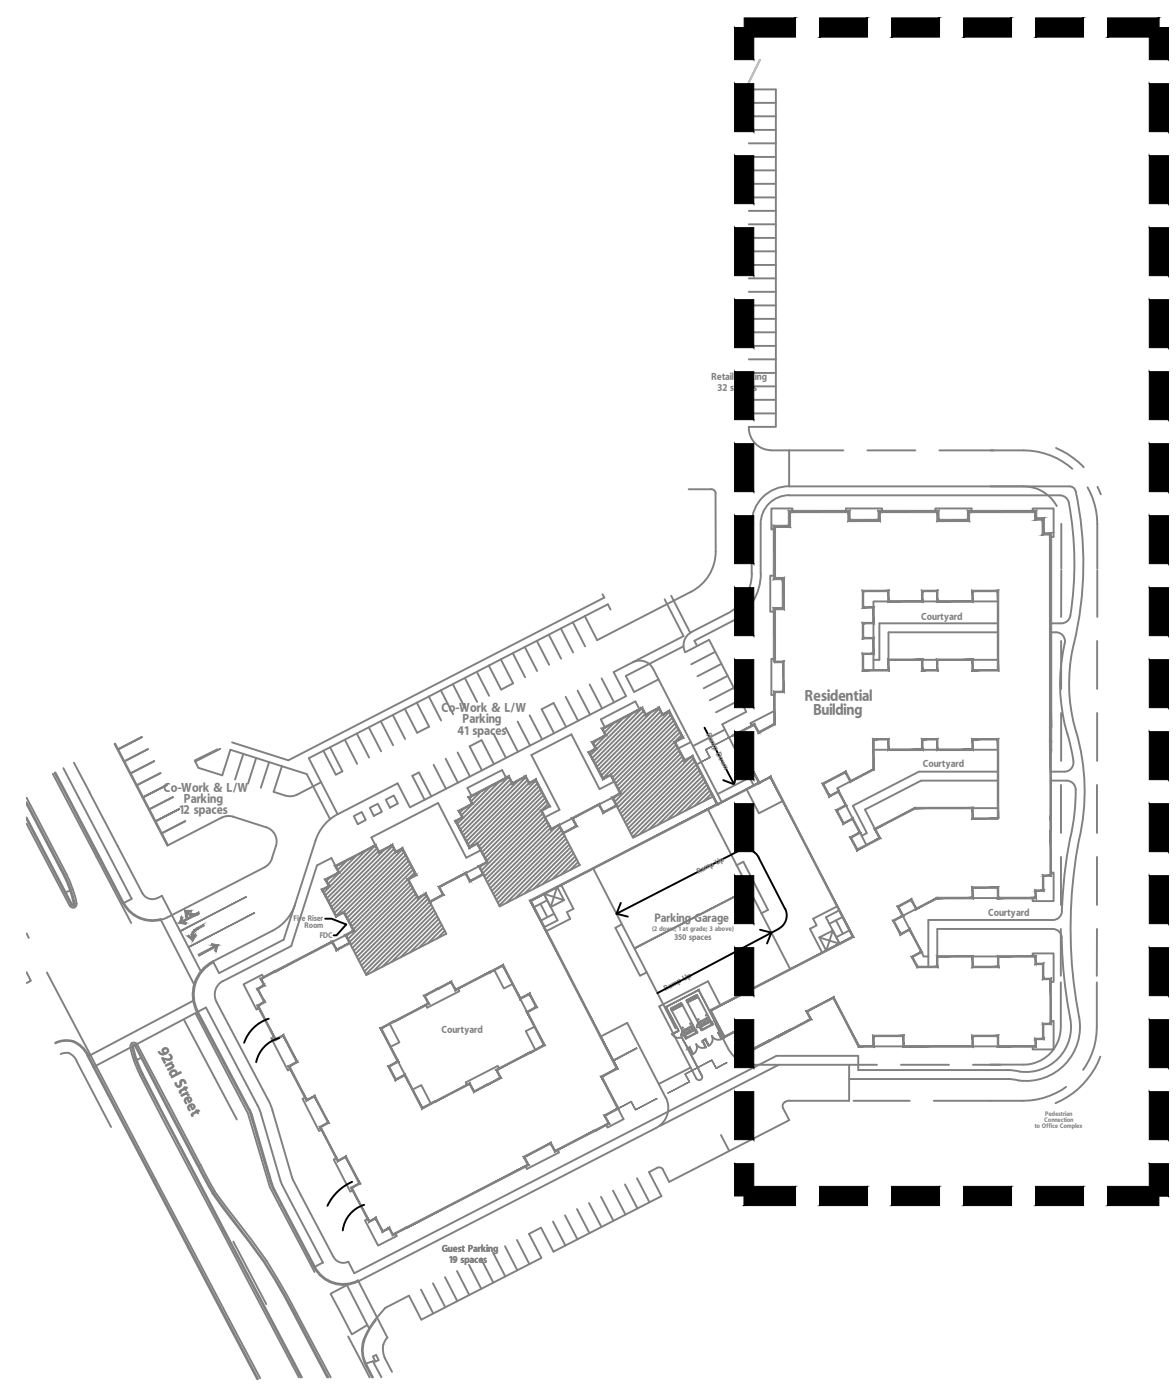

LIGHTING MAINTAINED PHOTOMETRY  
SCALE: 1"=35'-0"

KEY PLAN  
SCALE: 1/128"=1' 0"

NORTH