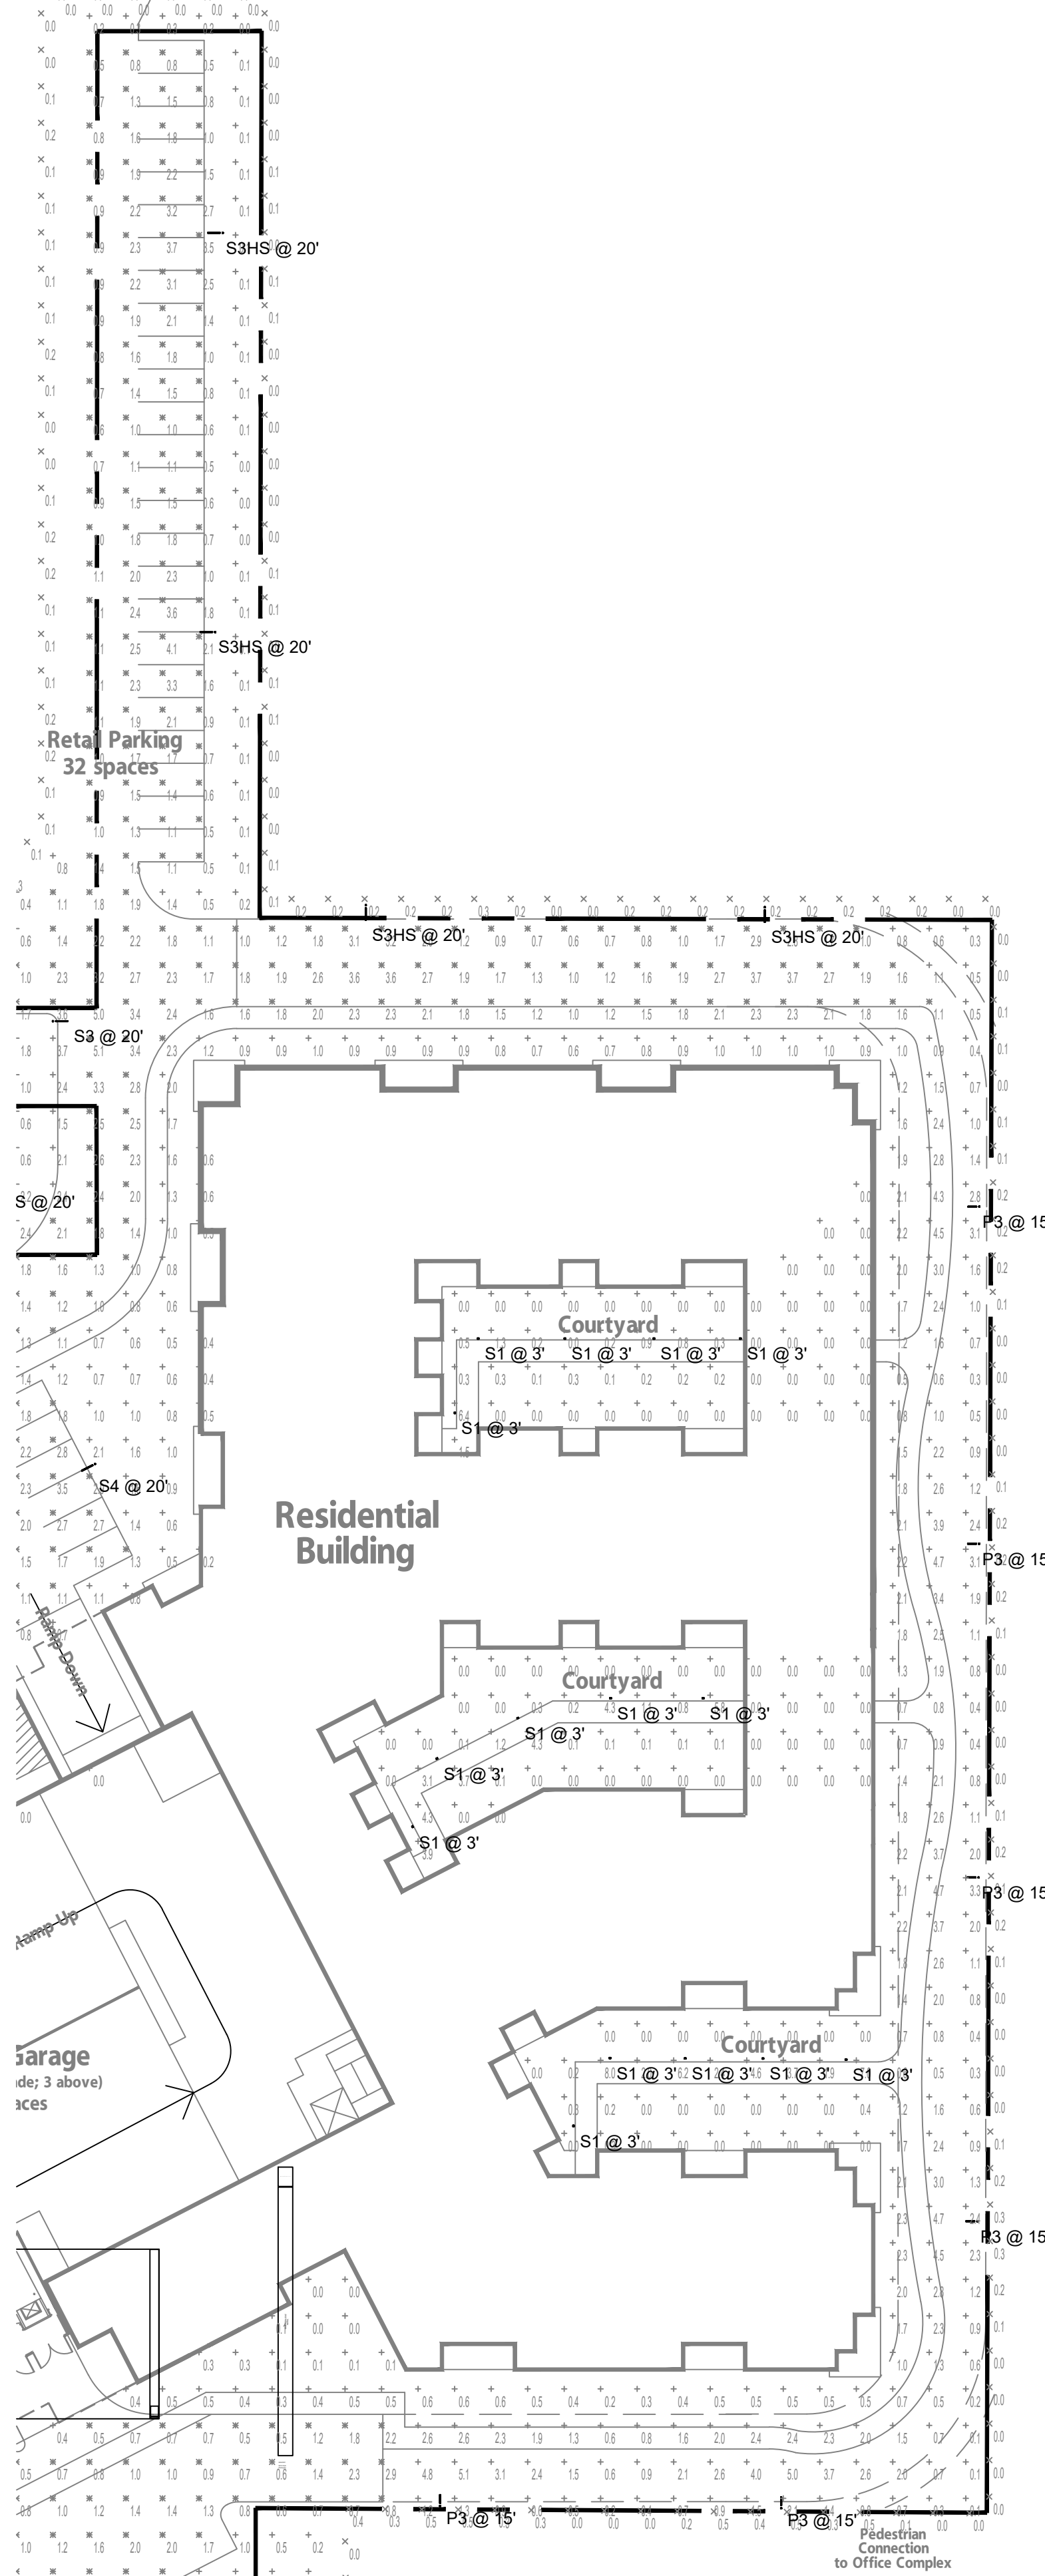

LIGHTING INITIAL PHOTOMETRY
SCALE: 1"=35'-0"

MERCADO VILLAGE- Scottsdale, Arizona

Notice of IP Rights: 2016 DAVIS. THESE DESIGNS ARE THE EXCLUSIVE PROPERTY OF DAVIS. NO USE OR REPRODUCTION IS PERMITTED WITHOUT THE EXPRESS WRITTEN PERMISSION OF DAVIS.

Symbol	Label	QTY	Manufacturer	Catalog	Description	Lamp	LLF	Total Output	Input Power
!	P3	6	LUMENPULSE	BLDS-SD-120/277-CSL-M100-30K-CRI 70-3 BLS--FINISH-DIM-SP-RPAXS / LUMENPULSE-PL-S-4-AL-S-17.5'-X-FINISH-P-CAP-BLDS-S1E	LUMENBLADE SMALL HEAD WITH TYPE 3 OPTIC WITH SPLILL LIGHT CONTROL MOUNTED @ 15' AFG	3000K LED	1	5527	115
□	S1	23	LUMENPULSE	BLDB-TM1-VOLTAGE-3FT-CSL-N07-30K-CRI 80--FINISH-DIM-SP-	LUMENBLADE BOLLARD WITH TYPE 3 DISTRIBUTION, MOUNTED @ 3' AFG	3000K LED	1	627	9
!	S2	2	LUMENPULSE	BLDS-SD-VOLTAGE-CSL-L140-30K-CRI-70-2 FINISH-DIM-SP-RPAXS / LUMENPULSE-PL-S-4-AL-S-17.5'-X-FINISH-P-CAP-BLDS-S1E	LUMENBLADE SMALL HEAD WITH TYPE 2 OPTIC MOUNTED @ 20' AFG ON 2.5' CONCRETE BASE	3000K LED	1	9981	140
!	S3	1	LUMENPULSE	BLDS-SD-VOLTAGE-CSL-L140-30K-CRI-70-3--FINISH-DIM-SP-RPAXS / LUMENPULSE-PL-S-4-AL-S-17.5'-X-FINISH-P-CAP-BLDS-S1E	LUMENBLADE SMALL HEAD WITH TYPE 3 OPTIC MOUNTED @ 20' AFG ON 2.5' CONCRETE BASE	3000K LED	1	11307	140
!	S3H S	5	LUMENPULSE	BLDS-SD-VOLTAGE-CSL-L140-30K-CRI 70-3 BLS--FINISH-DIM-SP-RPAXS / LUMENPULSE-PL-S-4-AL-S-17.5'-X-FINISH-P-CAP-BLDS-S1E	LUMENBLADE SMALL HEAD WITH TYPE 3 OPTIC WITH SPLILL LIGHT CONTROL MOUNTED @ 20' AFG ON 2.5' CONCRETE BASE	3000K LED	1	7062	140
!	S4	2	LUMENPULSE	BLDS-SD-VOLTAGE-CSL-L140-30K-CRI-70-4--FINISH-DIM-SP-RPAXS / LUMENPULSE-PL-S-4-AL-S-17.5'-X-FINISH-P-CAP-BLDS-S2E	SINGLE HEAD LUMENBLADE SMALL HEAD WITH TYPE 4 OPTIC MOUNTED @ 20' AFG ON 2.5' CONCRETE BASE	3000K LED	1	9422	140
!	S4H S	9	LUMENPULSE	BLDS-SD-VOLTAGE-CSL-L140-30K-CRI-70-4 BLS--FINISH-DIM-SP-RPAXS / LUMENPULSE-PL-S-4-AL-S-17.5'-X-FINISH-P-CAP-BLDS-S1E	LUMENBLADE SMALL HEAD WITH TYPE 4 OPTIC WITH SPLILL LIGHT CONTROL MOUNTED @ 20' AFG ON 2.5' CONCRETE BASE	3000K LED	1	6208	140

Statistics						
Description	Symbol	Avg	Max	Min	Max/Min	Avg/Min
NORTH PARKING & DRIVE	✱	1.7 fc	5.2 fc	0.5 fc	10.4:1	3.4:1
PL FC @ 6' AFG	✱	0.1 fc	0.5 fc	0.0 fc	N/A	N/A
SITE	+	1.1 fc	8.0 fc	0.0 fc	N/A	N/A
SOUTH PARKING AND DRIVE	✱	1.3 fc	2.9 fc	0.5 fc	5.8:1	2.6:1