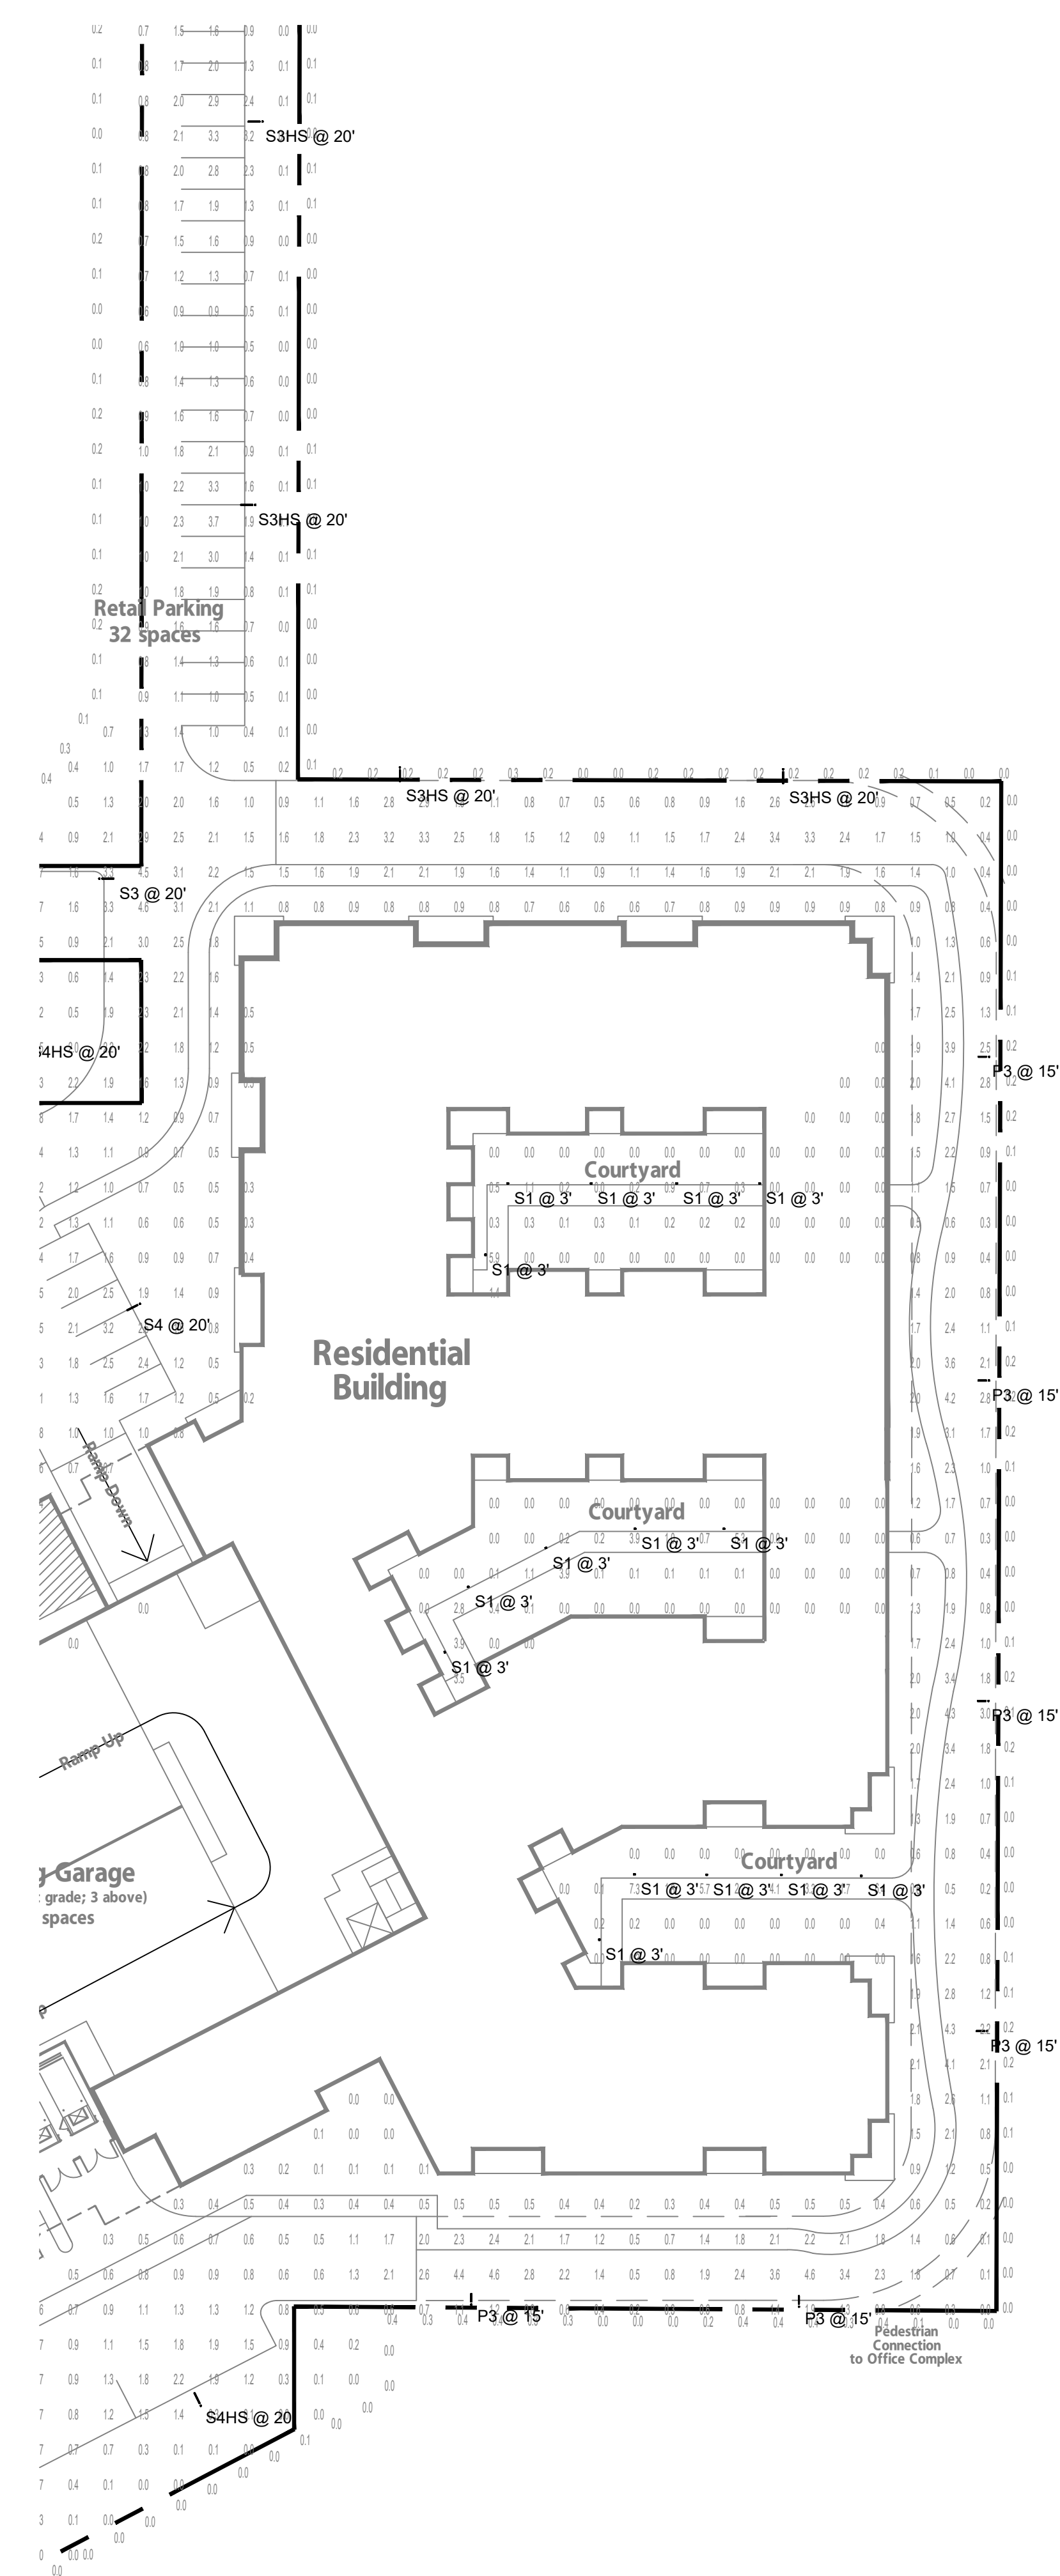

Symbol	Label	QTY	Manufacturer	Catalog	Description	Lamp	LLF	Total Output	Input Power
!	P3	6	LUMENPULSE	BLDS-SD-120/277-CSL-M100-30K-CRI 70-3 BLS--FINISH-DIM-SP-RPAXS / LUMENPULSE-PL-S-4-AL-S-15'-X-FINISH-P-CAP-BLDS-S1E	LUMENBLADE SMALL HEAD WITH TYPE 3 OPTIC WITH SPLILL LIGHT CONTROL MOUNTED @ 15' AFG	3000K LED	0.91	5527	115
□	S1	23	LUMENPULSE	BLDB-TM1-VOLTAGE-3FT-CSL-N07-30K-CRI 80-3-DISTRIBUTION, FINISH-DIM-SP-	LUMENBLADE BOLLARD WITH TYPE 3 OPTIC MOUNTED @ 3' AFG	3000K LED	0.91	627	9
!	S2	2	LUMENPULSE	BLDS-SD-VOLTAGE-CSL-L140-30K-CRI-70-2-FINISH-DIM-SP-RPAXS / LUMENPULSE-PL-S-4-AL-S-17.5'-X-FINISH-P-CAP-BLDS-S1E	LUMENBLADE SMALL HEAD WITH TYPE 2 OPTIC MOUNTED @ 20' AFG ON 2.5' CONCRETE BASE	3000K LED	0.91	9981	140
!	S3	1	LUMENPULSE	BLDS-SD-VOLTAGE-CSL-L140-30K-CRI-70-3-FINISH-DIM-SP-RPAXS / LUMENPULSE-PL-S-4-AL-S-17.5'-X-FINISH-P-CAP-BLDS-S1E	LUMENBLADE SMALL HEAD WITH TYPE 3 OPTIC MOUNTED @ 20' AFG ON 2.5' CONCRETE BASE	3000K LED	0.91	11307	140
!	S3H S	5	LUMENPULSE	BLDS-SD-VOLTAGE-CSL-L140-30K-CRI 70-3 BLS--FINISH-DIM-SP-RPAXS / LUMENPULSE-PL-S-4-AL-S-17.5'-X-FINISH-P-CAP-BLDS-S1E	LUMENBLADE SMALL HEAD WITH TYPE 3 OPTIC WITH SPLILL LIGHT CONTROL MOUNTED @ 20' AFG ON 2.5' CONCRETE BASE	3000K LED	0.91	7062	140
!	S4	2	LUMENPULSE	BLDS-SD-VOLTAGE-CSL-L140-30K-CRI-70-4-FINISH-DIM-SP-RPAXS / LUMENPULSE-PL-S-4-AL-S-17.5'-X-FINISH-P-CAP-BLDS-S2E	SINGLE HEAD LUMENBLADE SMALL HEAD WITH TYPE 4 OPTIC MOUNTED @ 20' AFG ON 2.5' CONCRETE BASE	3000K LED	0.91	9422	140
!	S4H S	9	LUMENPULSE	BLDS-SD-VOLTAGE-CSL-L140-30K-CRI-70-4 BLS--FINISH-DIM-SP-RPAXS / LUMENPULSE-PL-S-4-AL-S-17.5'-X-FINISH-P-CAP-BLDS-S1E	LUMENBLADE SMALL HEAD WITH TYPE 4 OPTIC WITH SPLILL LIGHT CONTROL MOUNTED @ 20' AFG ON 2.5' CONCRETE BASE	3000K LED	0.91	6208	140

Statistics						
Description	Symbol	Avg	Max	Min	Max/Min	Avg/Min
NORTH PARKING & DRIVE	✕	1.6 fc	4.7 fc	0.4 fc	11.8:1	4.0:1
PL FC @ 6' AFG	✕	0.1 fc	0.5 fc	0.0 fc	N/A	N/A
SITE	+	1.0 fc	7.3 fc	0.0 fc	N/A	N/A
SOUTH PARKING AND DRIVE	✕	1.2 fc	2.6 fc	0.4 fc	6.5:1	3.0:1