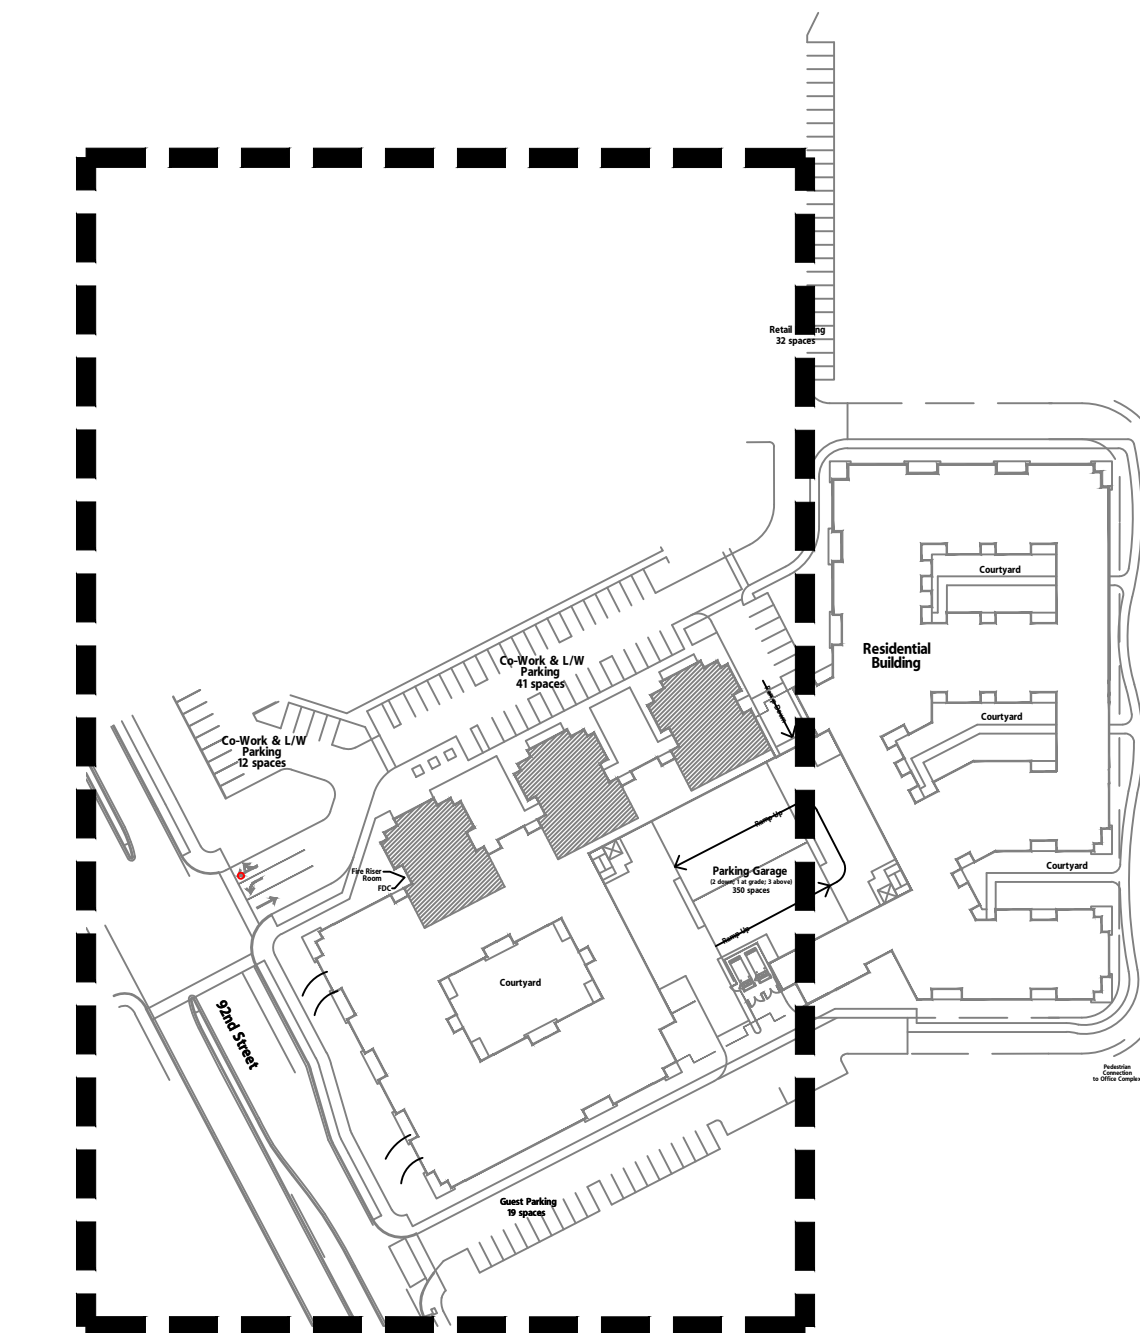

KEY PLAN
SCALE: 1/128"=1' 0"

ENERGY SYSTEMS DESIGN
7135 East Camelback Road
Suite 275
Scottsdale AZ 85251
P: 480.481.4900
www.esdesigners.com

Design Contact:
LAITH ALAWAD

Project #
211045

OVERALL LIGHTING LAYOUT
SCALE: 1"=35'-0"
MERCADO VILLAGE- Scottsdale, Arizona

Notice of IP Rights: 2016 DAVIS. THESE DESIGNS ARE THE EXCLUSIVE PROPERTY OF DAVIS. NO USE OR REPRODUCTION IS PERMITTED WITHOUT THE EXPRESS WRITTEN PERMISSION OF DAVIS.

20157- 12-13-23