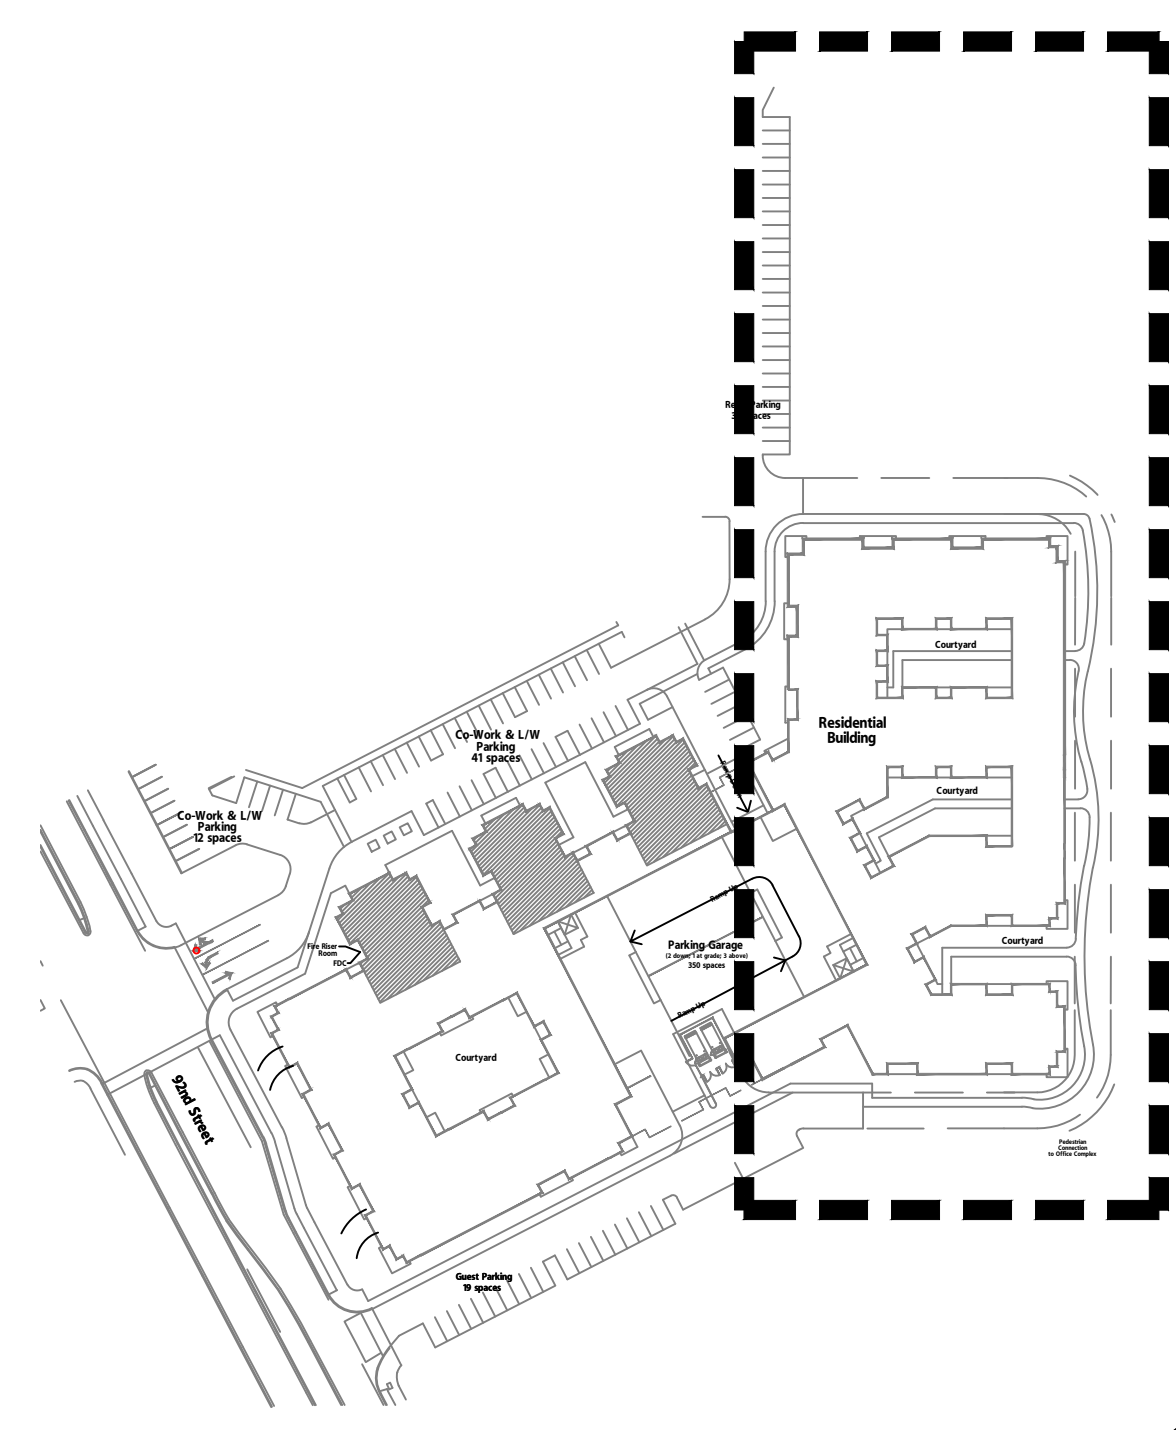

KEY PLAN
SCALE: 1/128"=1' 0"

ENERGY SYSTEMS DESIGN
7135 East Camelback Road
Suite 275
Scottsdale AZ 85251
P: 480.481.4900
www.esdesigners.com
Design Contact: LAITH ALAWAD
Project # 211045