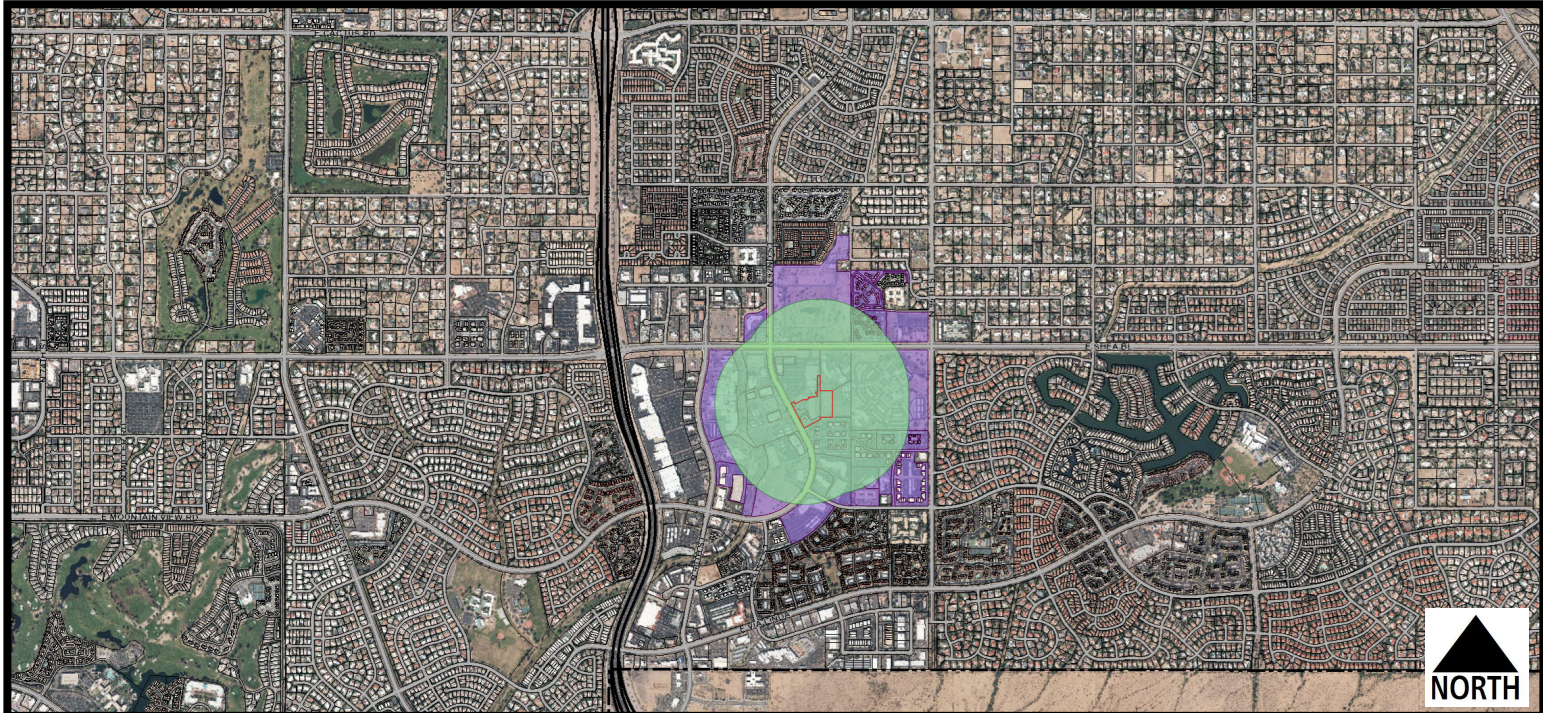

City Notifications – Mailing List Selection Map

Mercado Village

Labels Pulled
January 26, 2024

Additional Notifications:

- Interested Parties List
- Adjacent HOA's
- P&Z E-Newsletter
- Facebook
- Nextdoor.com
- City Website-Projects in the hearing process

Map Legend:

-  Site Boundary
 -  Properties within 1250-foot
- Postcards: 223

1-GP-2024 & 1-ZN-2024