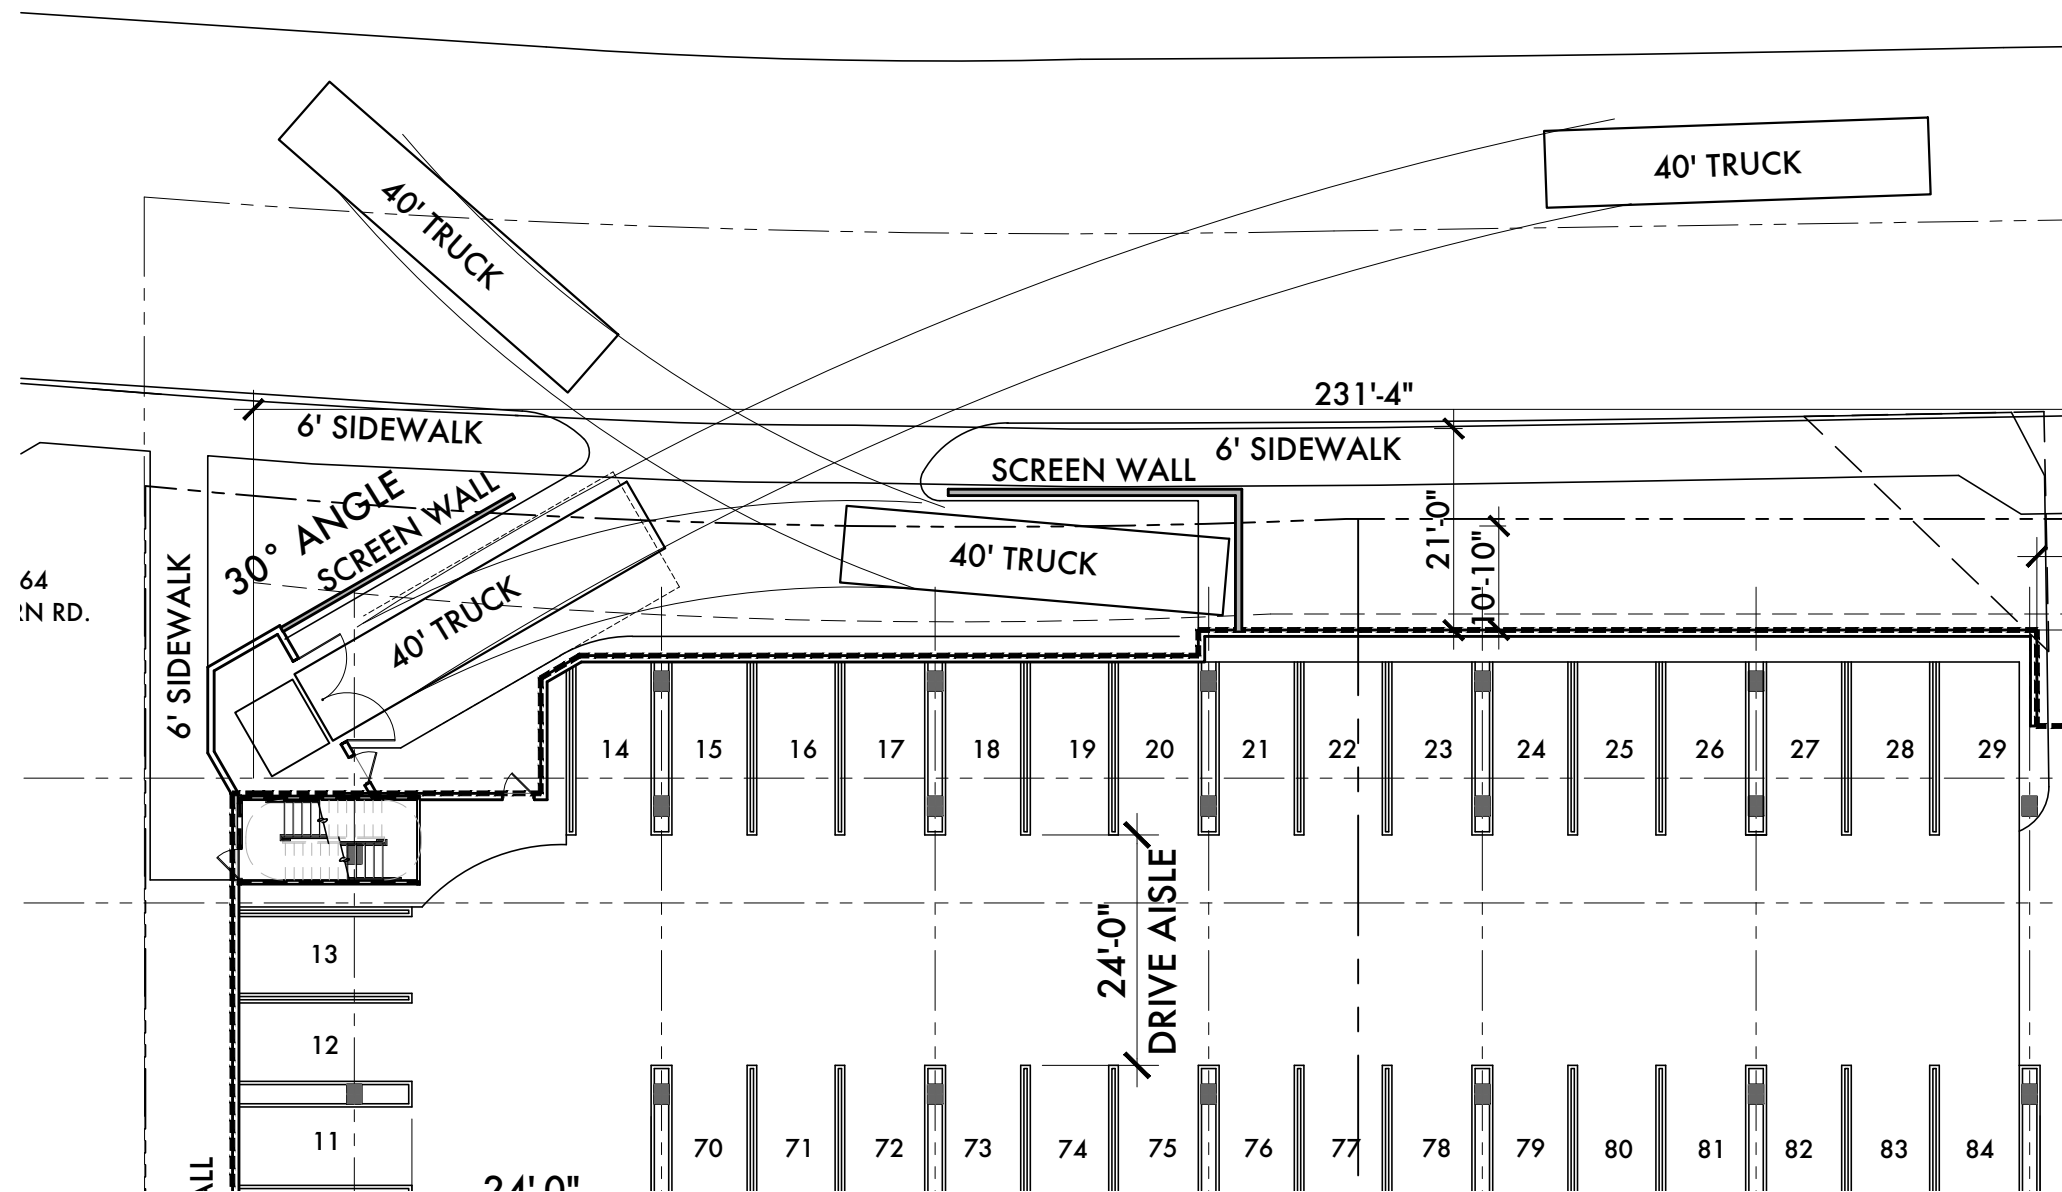

TRUCK RADIUS PLAN

SCALE: 1"=40'

REFUSE TRUCK PLAN

SCALE: 1"=20'

A108
02 August 2023