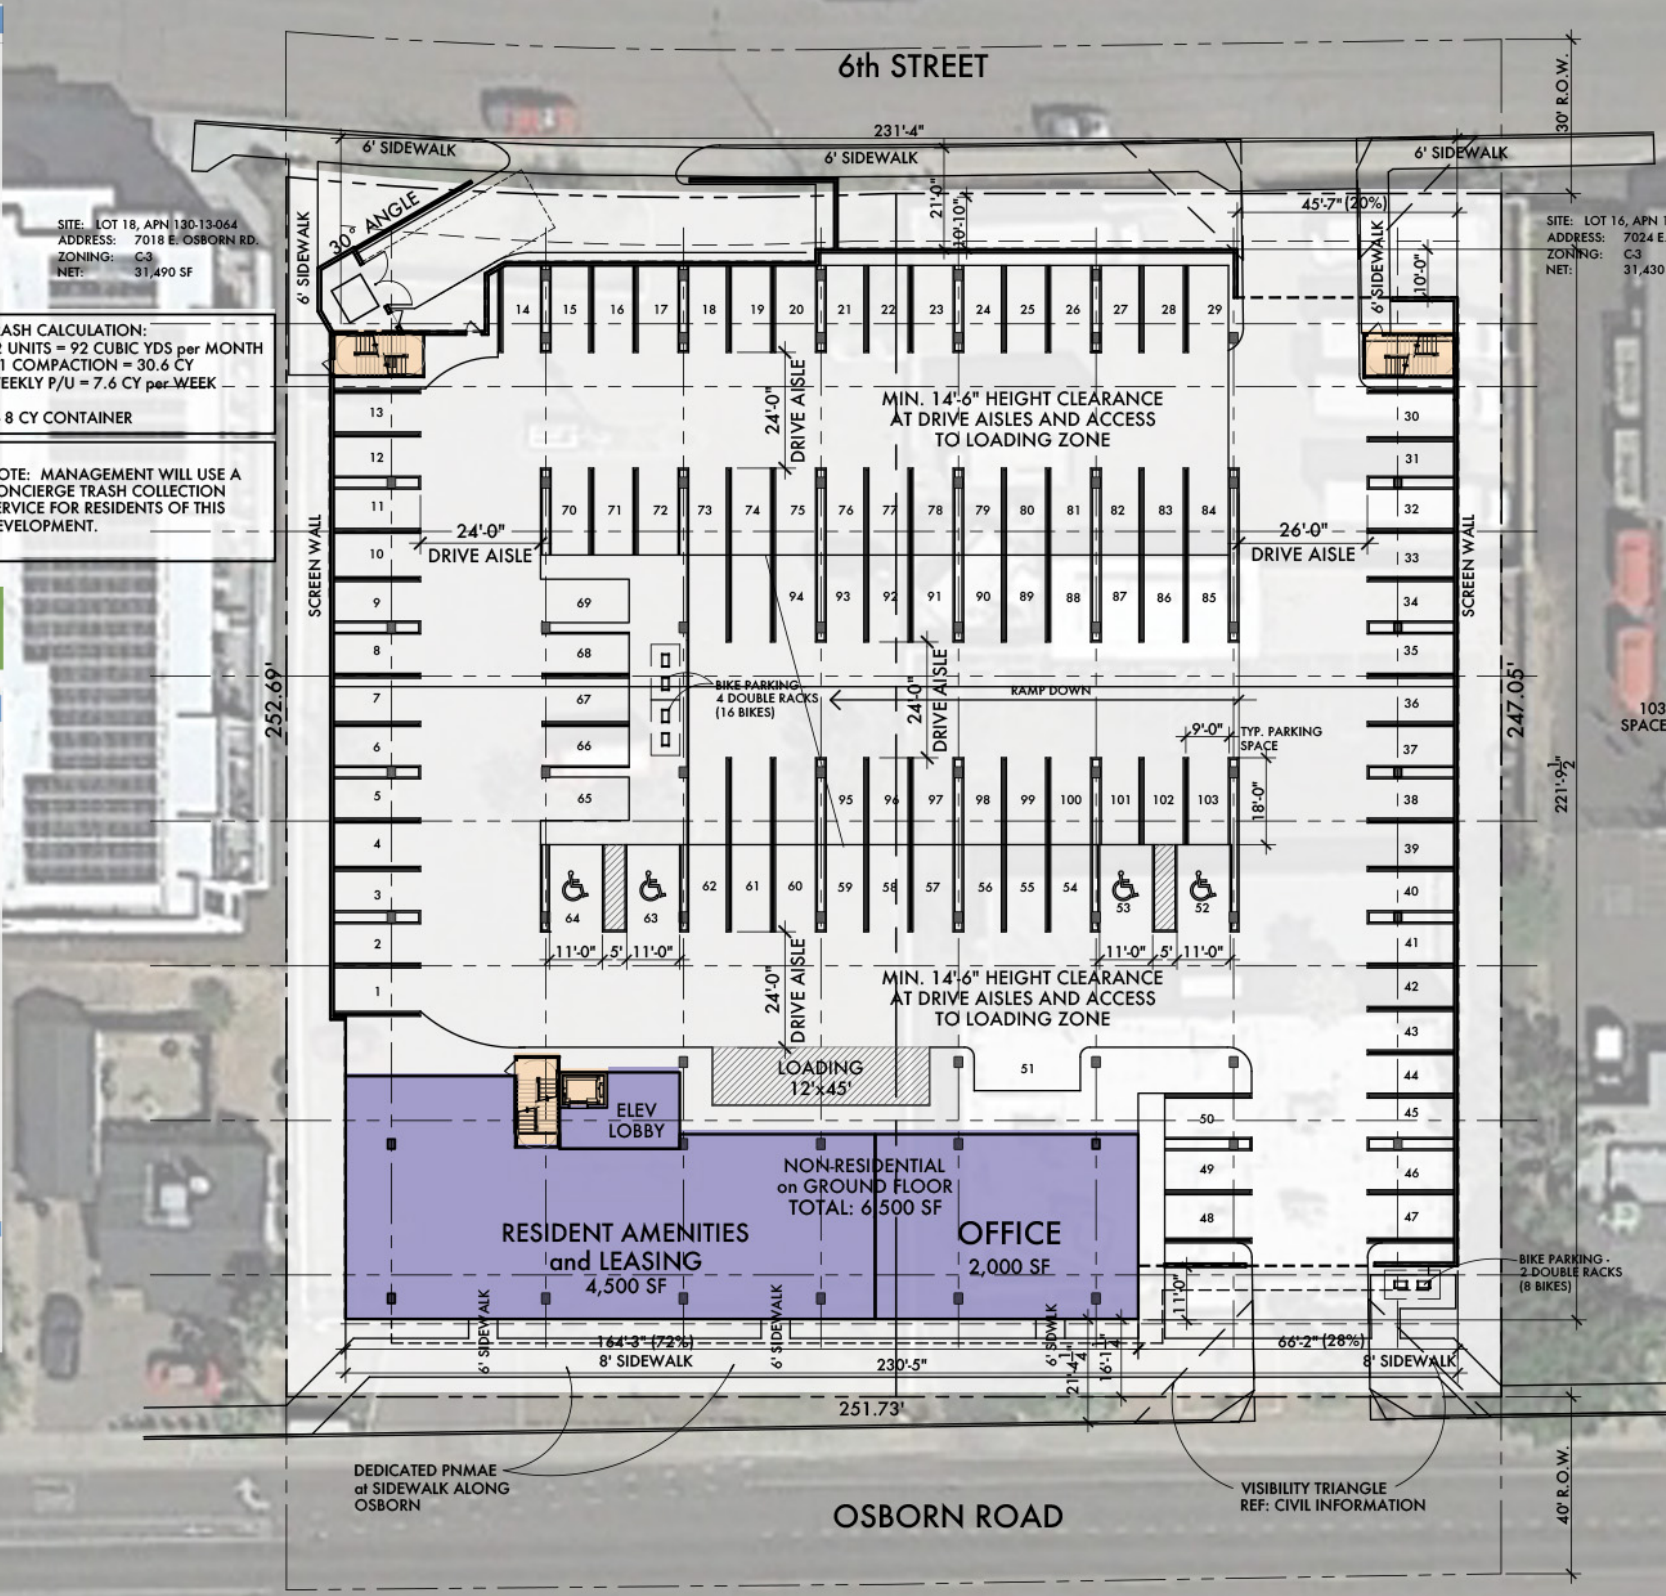

SELF-CONTAINED COMPACTORS

Vert-I-Pack® Self-Contained Compactor/Container

Use for front or rear load applications

Convert the unit to accommodate 4, 8, or 8 cubic yard containers

Low profile feed heights

Rigid anchoring platform

Triple interlock

Available from 3 to 8 cubic yard capacities

MARATHON
by DOVER CORP.

RAMJET
Stationary and self-contained compactors.

GREEN BUILT
Also available as Green Built®. Validating Solar and other environmentally friendly components. Manufacture using green steel, and US, and US, and US.

Authorized Dealer:

RAMJET

Environmental Solutions Group

Vertical Dimensions and Specifications

Dimensions	Capacity	Weight	Height	Width	Depth
Charge Box Capacity (20% Full)	4,000 lbs	1,500 lbs	4.0 ft	4.0 ft	4.0 ft
Clear Top Opening	24.0" x 24.0"	24.0" x 24.0"	24.0" x 24.0"	24.0" x 24.0"	24.0" x 24.0"
Capacity	4, 8, or 8 CY	4, 8, or 8 CY	4, 8, or 8 CY	4, 8, or 8 CY	4, 8, or 8 CY
Weight	1,500 lbs	1,500 lbs	1,500 lbs	1,500 lbs	1,500 lbs
Height	4.0 ft	4.0 ft	4.0 ft	4.0 ft	4.0 ft
Width	4.0 ft	4.0 ft	4.0 ft	4.0 ft	4.0 ft
Depth	4.0 ft	4.0 ft	4.0 ft	4.0 ft	4.0 ft

© 2015 Marathon Equipment Company. All rights reserved. Printed in USA. (288) 680-7111 8/19/13

REFUSE PLAN
SCALE: 1"=40'
A106
24 August 2023