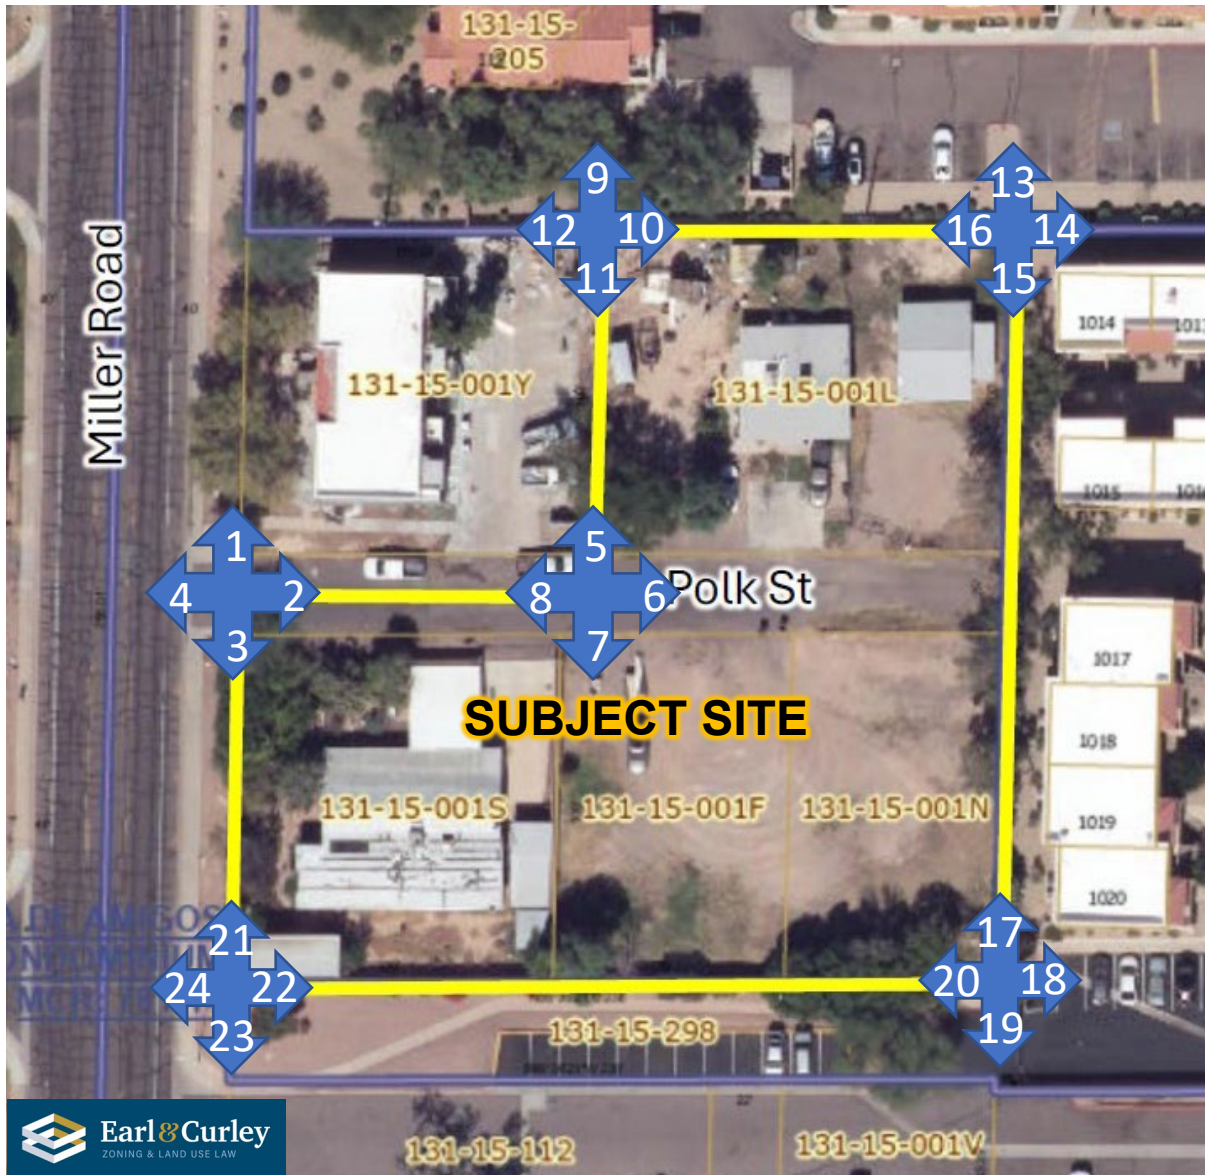

Context Plan & Site Photographs

174-PA-2024

VICINITY MAP 

NOTE: All photographs taken on September 27th, 2024

NWC of Site 1-4

NEC of Site 5-8

SEC of Site 9-12

SWC of Site 13-16

SWC of Site 17-20

SWC of Site 13-16

Earl & Curley PC – 174-PA-2024

NOTE: All photographs taken on September 27th, 2024