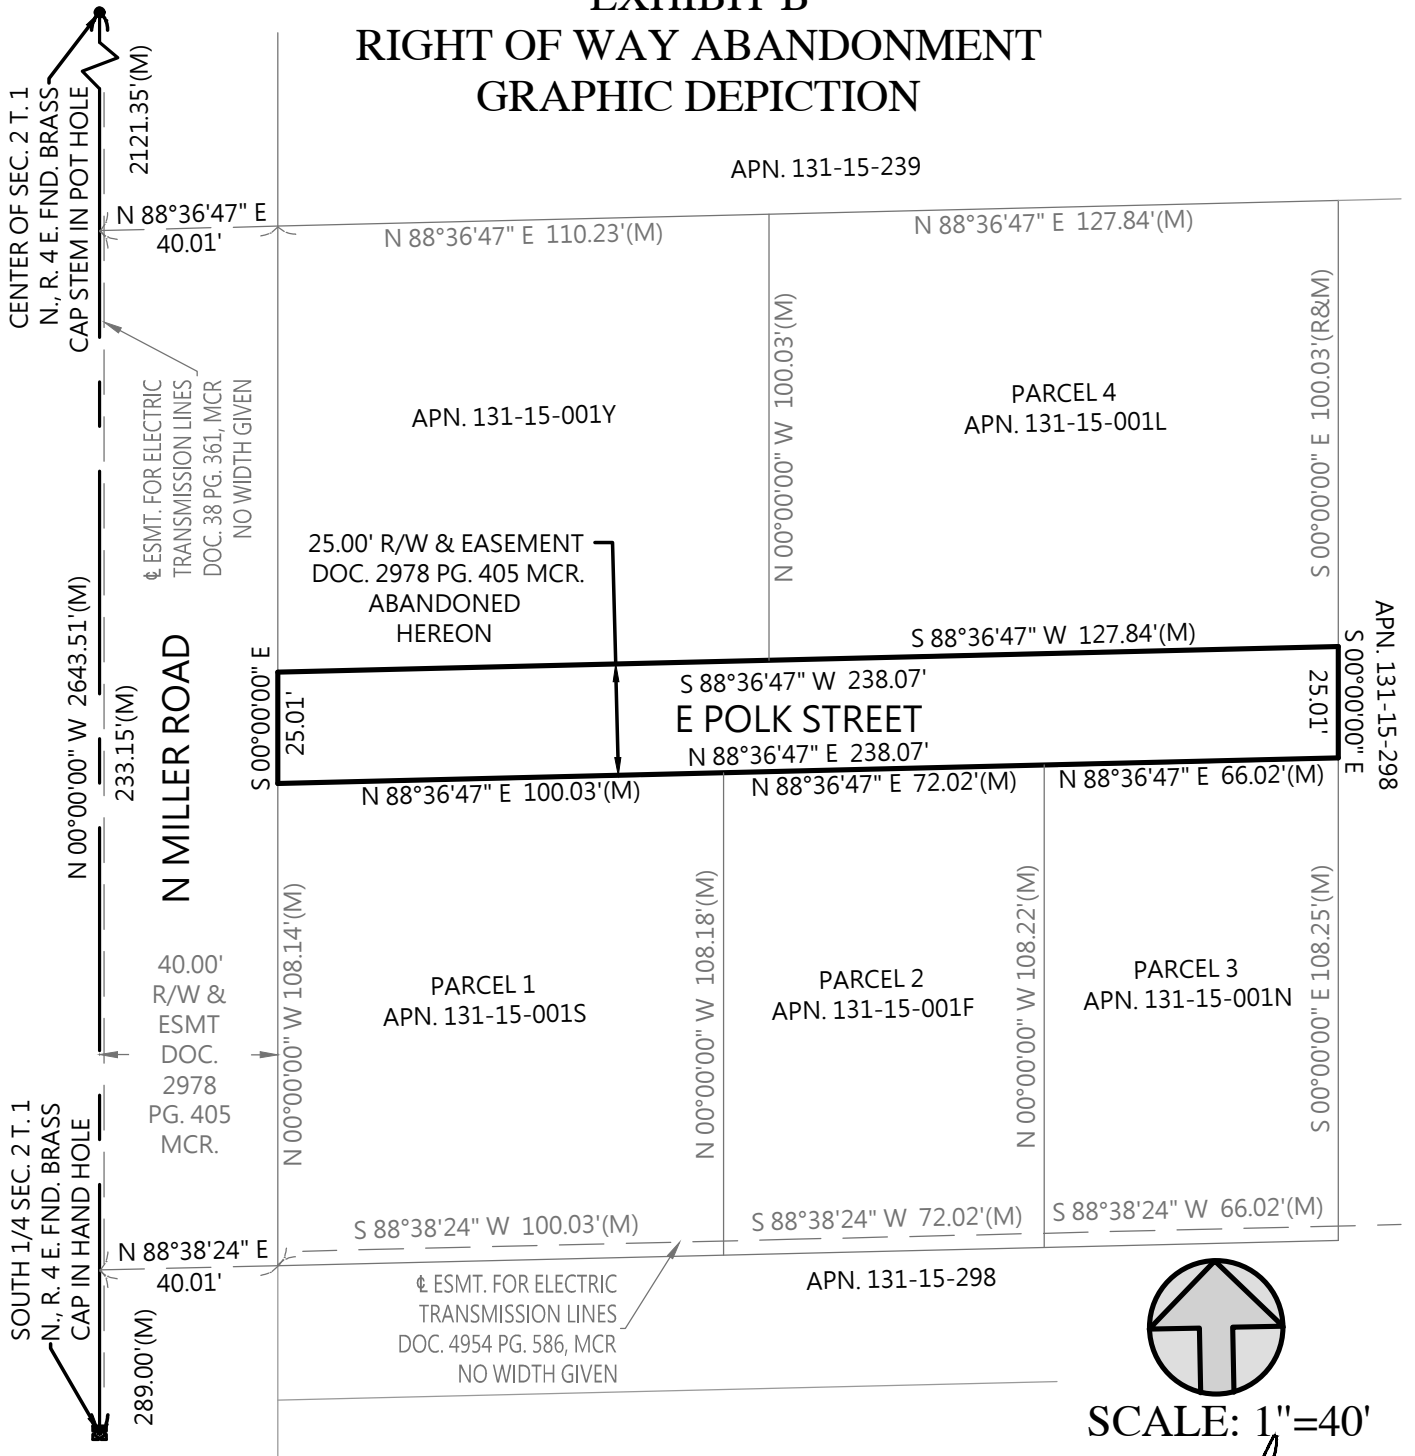

EXHIBIT B RIGHT OF WAY ABANDONMENT GRAPHIC DEPICTION

SCALE: 1"=40'

MILLER & SONS SURVEYING