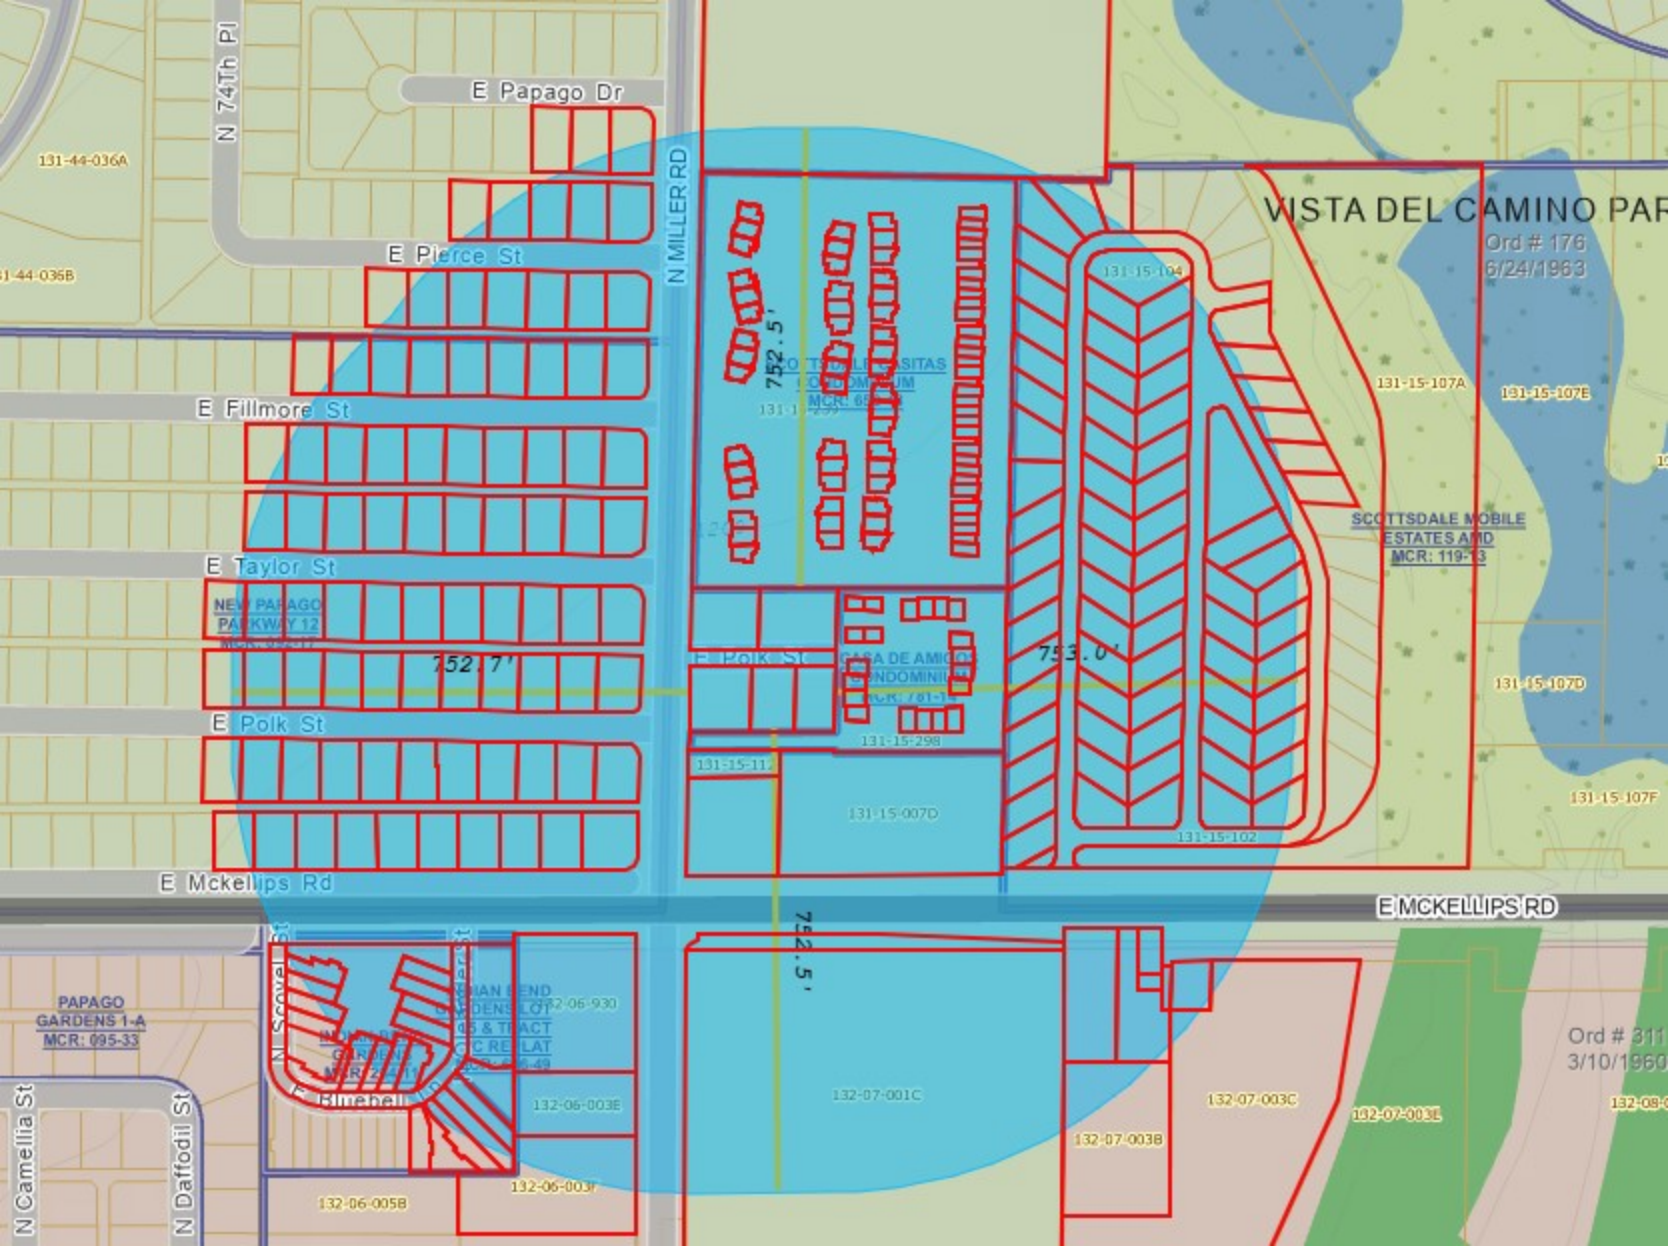

E Papago Dr

E Pierce St

E Fillmore St

E Taylor St

NEW PAPAGO PARKWAY 12

E Poik St

E McKellips Rd

E MCKELLIPS RD

N 74th Pl

N MILLER RD

N Scovel St

N Daffodil St

N Camellia St

VISTA DEL CAMINO PARK

Ord # 176
6/24/1963

SCOTTSDALE MOBILE ESTATES AND MCR: 119-13

752.7'

752.5'

753.0'

752.5'

131-15-104

131-15-107A

131-15-107E

131-15-107D

131-15-107F

131-15-111

131-15-298

131-15-07D

131-15-102

131-44-036A

1-44-036B

PAPAGO GARDENS 1-A MCR: 095-33

MANHATTAN GARDENS MCR: 092-930

Ord # 311
3/10/1960

132-06-005B

132-06-003F

132-06-003E

132-07-001C

132-07-003C

132-07-003B

102-07-003E

132-08-003